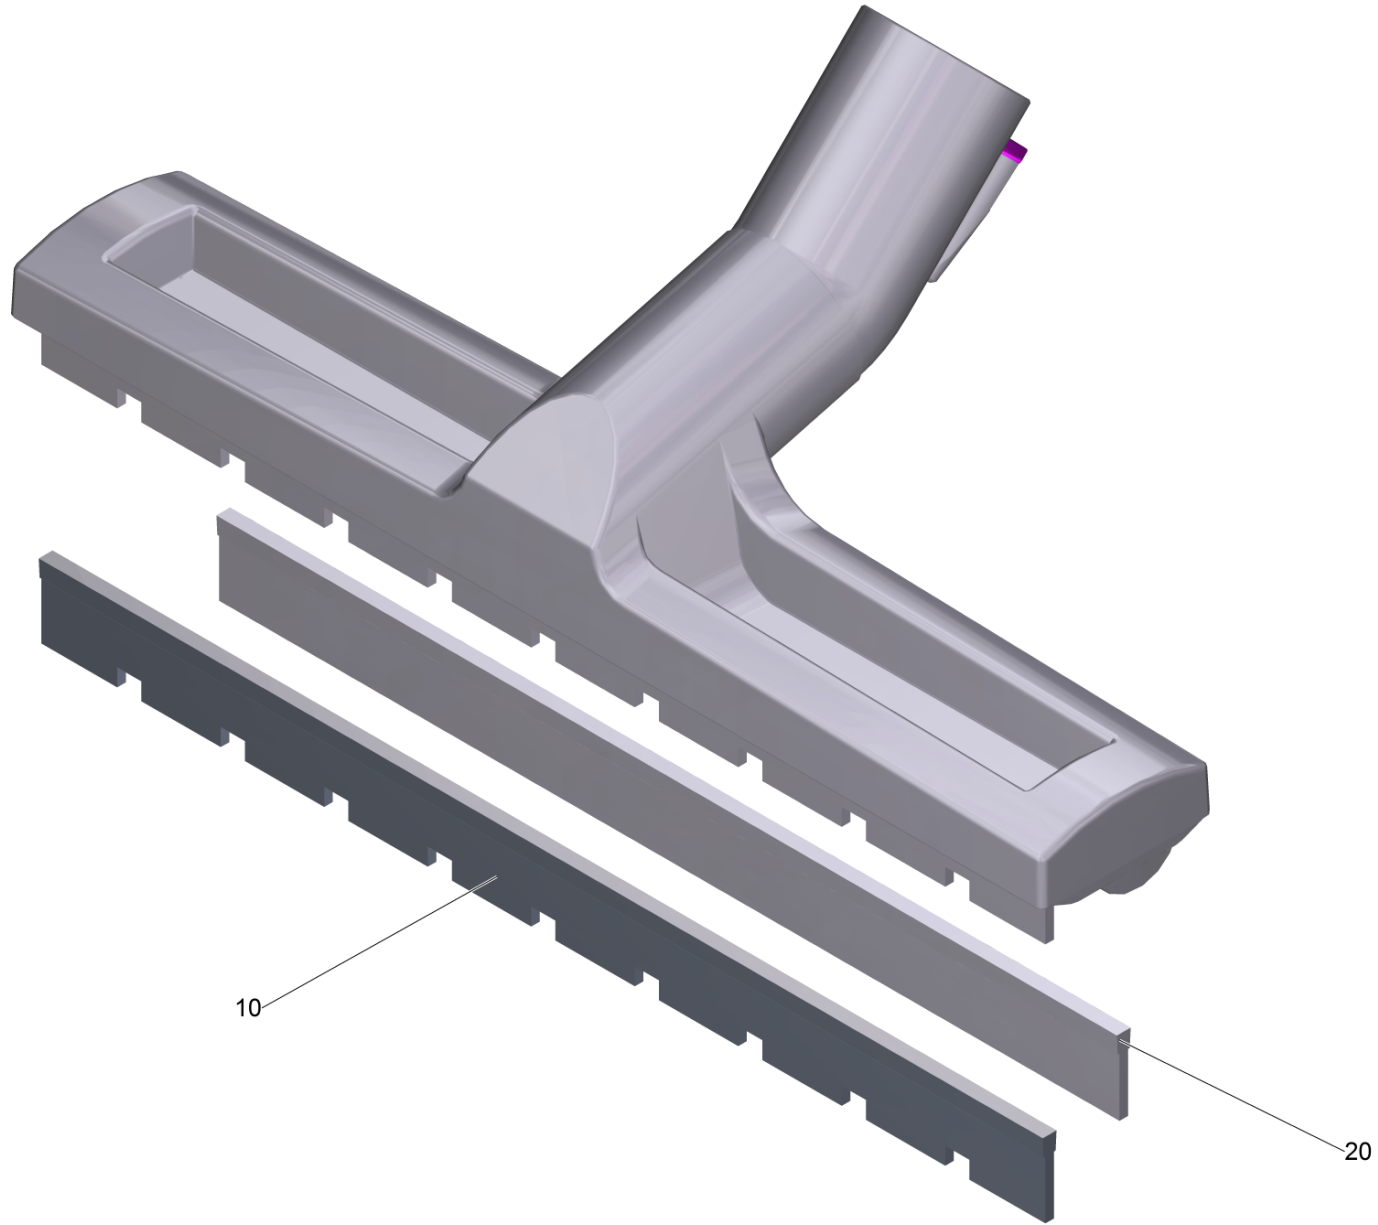

115 Floor tool packaged grey DN 35 300mm (2.889-263.0)

Professional \ Sweepers \ Ride-on \ Electric motor \ KM 130/300 R Bp STL \ KM 130/300 R Bp *KNA \ Spare parts list KM 130/300 R Bp *KNA \ Add-on kit vacuum cleaner KM 105-120-130 R \ Add-on kit vacuum cleaner KM 105-120-130 R *EU \ Floor tool packaged grey DN 35 300mm

115 Floor tool packaged grey DN 35 300mm (2.889-263.0)

KÄRCHER

Professional \ Sweepers \ Ride-on \ Electric motor \ KM 130/300 R Bp STL \ KM 130/300 R Bp *KNA \ Spare parts list KM 130/300 R Bp *KNA \ Add-on kit vacuum cleaner KM 105-120-130 R \ Add-on kit vacuum cleaner KM 105-120-130 R *EU \ Floor tool packaged grey DN 35 300mm

POS	Article no.	Description	Quantity	Unit
10	6.903-278.0	Brush strips set	1	PC
20	6.903-277.0	Set suction lips	1	PC