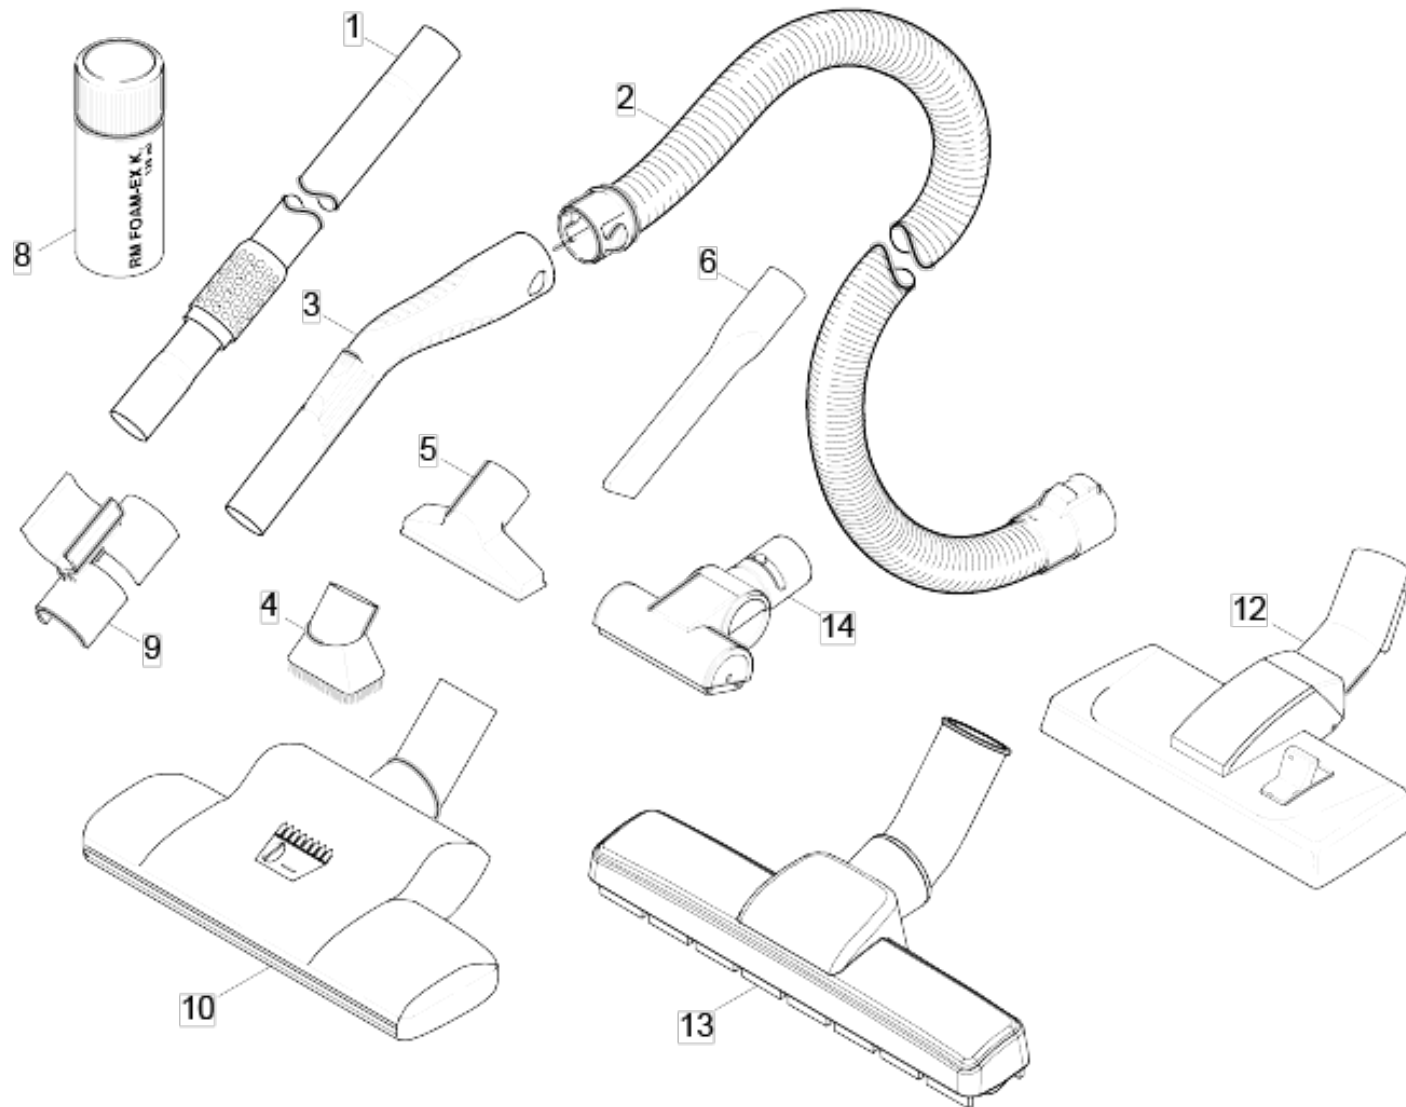

50 Accessories

Home and Garden \ Vacuum cleaner \ Dry vacuum cleaner \ DS 5600 *EU \ Spare parts list DS 5600 \ Accessories

50 Accessories

Home and Garden \ Vacuum cleaner \ Dry vacuum cleaner \ DS 5600 *EU \ Spare parts list DS 5600 \ Accessories

| POS | Article no. | Description | Quantity | Unit | Foot note text |
|-----|--------------------------------------------------|------------------------------------------|----------|------|----------------------|
| 6 | 5.195-196.0 | Crevice nozzle | 1.000 | ST | |
| 12 | 6.906-894.0 | Floor tool black RD270 DN35 | 1.000 | ST | |
| 3 | 6.902-126.0 | Hand tube | 1.000 | ST | |
| 3 | 6.902-156.0 | Hand tube black/grey | 1.000 | ST | |
| | Item text1: 1.195-137.0 / -138.0 / -139.0 | | | | |
| 9 | 5.037-138.0 | Holder accessories | 1.000 | ST | |
| 13 | 2.863-302.0 | Parquet nozzle DS/VC | 1.000 | ST | |
| 8 | 6.295-873.0 | RM FoamStop neutrally 125ml | 1.000 | ST | |
| 4 | 2.863-241.0 | Soft dusting brush VC | 1.000 | ST | |
| 2 | 6.901-076.0 | Suction hose complete black DS 5500/5600 | 1.000 | ST | |
| 2 | 6.901-084.0 | Suction hose complete DS5600 mediclean | 1.000 | ST | |
| | Item text1: 1.195-137.0 / -138.0 / -139.0 | | | | |
| 1 | 6.902-127.0 | Telescopic tube | 1.000 | ST | |
| 1 | 6.902-148.0 | Telescopic tube stainless steel | 1.000 | ST | EDELSTAHLAUSFUEHRUNG |
| 10 | 4.130-177.0 | Turbo suction nozzle VC | 1.000 | ST | |
| 14 | 2.903-001.0 | Turbo upholstery nozzle VC | 1.000 | ST | |
| 5 | 6.906-622.0 | Upholstery nozzle | 1.000 | ST | |