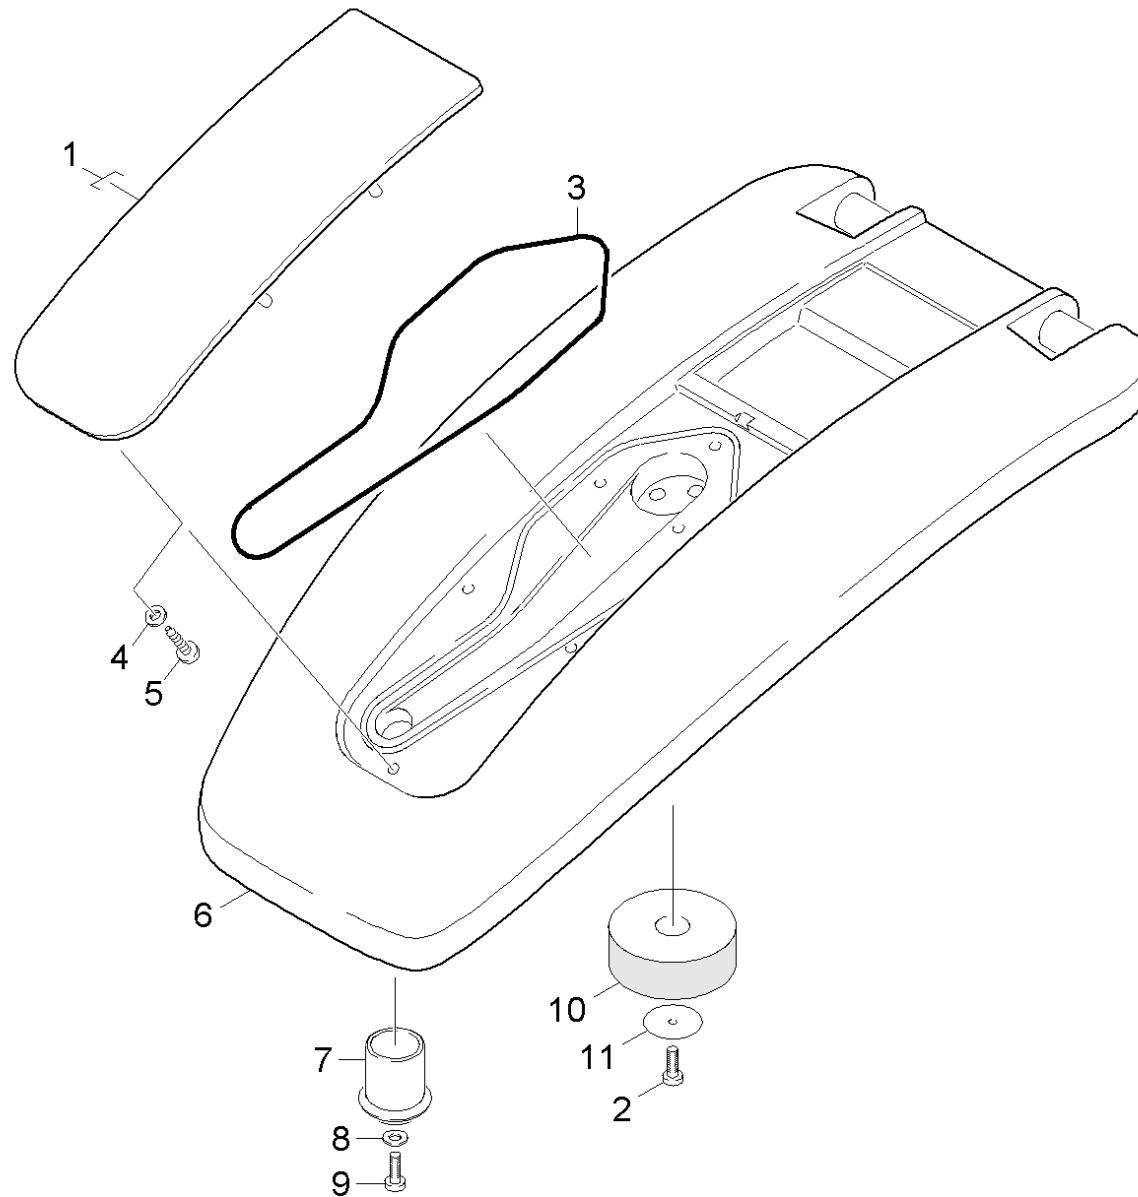

12 Cap of a tank

Professional \ Floor cleaner \ Walk behind \ B 60 W Bp CLASSIC *EU \ Documentation B 60 W \ Spare parts list B 60 W \ Tank \ Cap of a tank

12 Cap of a tank

Professional \ Floor cleaner \ Walk behind \ B 60 W Bp CLASSIC *EU \ Documentation B 60 W \ Spare parts list B 60 W \ Tank \ Cap of a tank

KÄRCHER

POS	Article no.	Description	Quantity	Unit	Foot note text
6	5.064-040.0	Cover BR/BD 55.60 W	1	PC	
1	5.069-007.0	Covering cap	1	PC	
10	5.585-044.0	Float BR/BD 55/60	1	PC	
7	5.363-549.0	Joint ring Frischwasseroeffnung	1	PC	
5	7.303-104.0	Screw 5x16 -A2-70 (IN6RD)	6	PC	
2	7.303-107.0	Screw 5x16-10.9-P2R (K-In6Rd)	1	PC	
9	7.303-105.0	Screw 5x25 -A2-70-bk (In6Rd)	1	PC	
3	6.273-196.0	Seal string cellular rubber	1	m	TO ORDER AS CUT GOODS
11	5.115-754.0	Washer	1	PC	
8	7.312-267.0	Washer 5-A2 ISO 7094	1	PC	
4	7.312-266.0	Washer 6-A2 ISO 7094	6	PC	