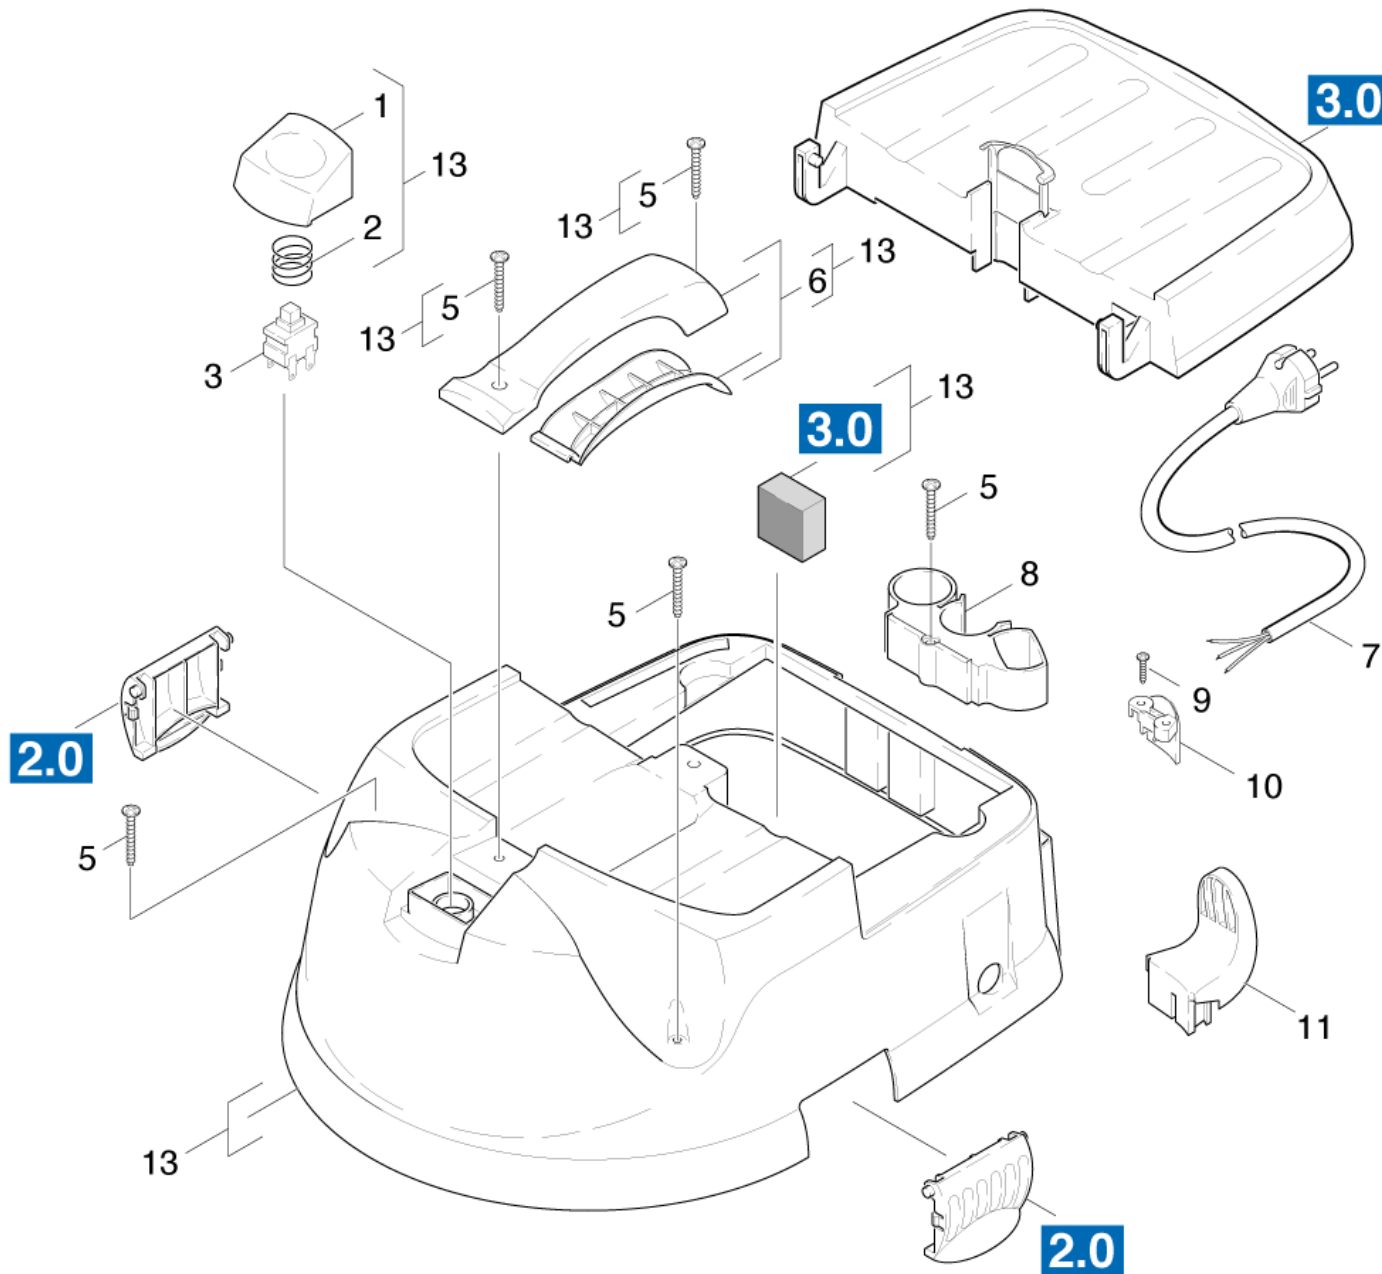

10 Cover individual parts

Professional \ Vacuum cleaner \ Wet-dry vacuum cleaner \ NT 561 ECO *EU \ Spare parts list NT 561 ECO \ Cover individual parts

10 Cover individual parts

Professional \ Vacuum cleaner \ Wet-/dry vacuum cleaner \ NT 561 ECO *EU \ Spare parts list NT 561 ECO \ Cover individual parts

POS	Article no.	Description	Quantity	Unit	Remark
7	6.648-233.0	Cable with plug *RA	1.000	ST	* RA
13	4.066-359.0	Cover complete Eco	1.000	ST	
6	4.321-122.0	Handhold complete	1.000	ST	
8	5.031-603.0	Holder accessories	1.000	ST	
11	5.044-224.0	Holder cable	1.000	ST	
7	6.647-266.0	Power cable 7,5m PVC *AUS	1.000	ST	* AUS
7	6.647-265.0	Power cable 7,5m PVC *CH	1.000	ST	* CH
7	6.647-263.0	Power cable 7,5m PVC *EU	1.000	ST	* EUR
7	6.647-264.0	Power cable 7,5m PVC *GB	1.000	ST	* GB
1	5.324-040.0	Pushbutton	1.000	ST	
9	7.303-205.0	Screw 4x16-St-10.9-R2R (In6Rd)	2.000	ST	
5	7.303-154.0	Screw 5x50 -A2-70 (In6Rd)	5.000	ST	
2	5.332-457.0	Spring switch	1.000	ST	
10	5.031-639.0	Strain relief	1.000	ST	
3	6.630-032.0	Switch	1.000	ST	
	Item text1: /1.145-102.0 / -103.0 / -104.0				
3	6.630-437.0	Switch on/off	1.000	ST	
	Item text1: /1.145-101.0 / -198.0				