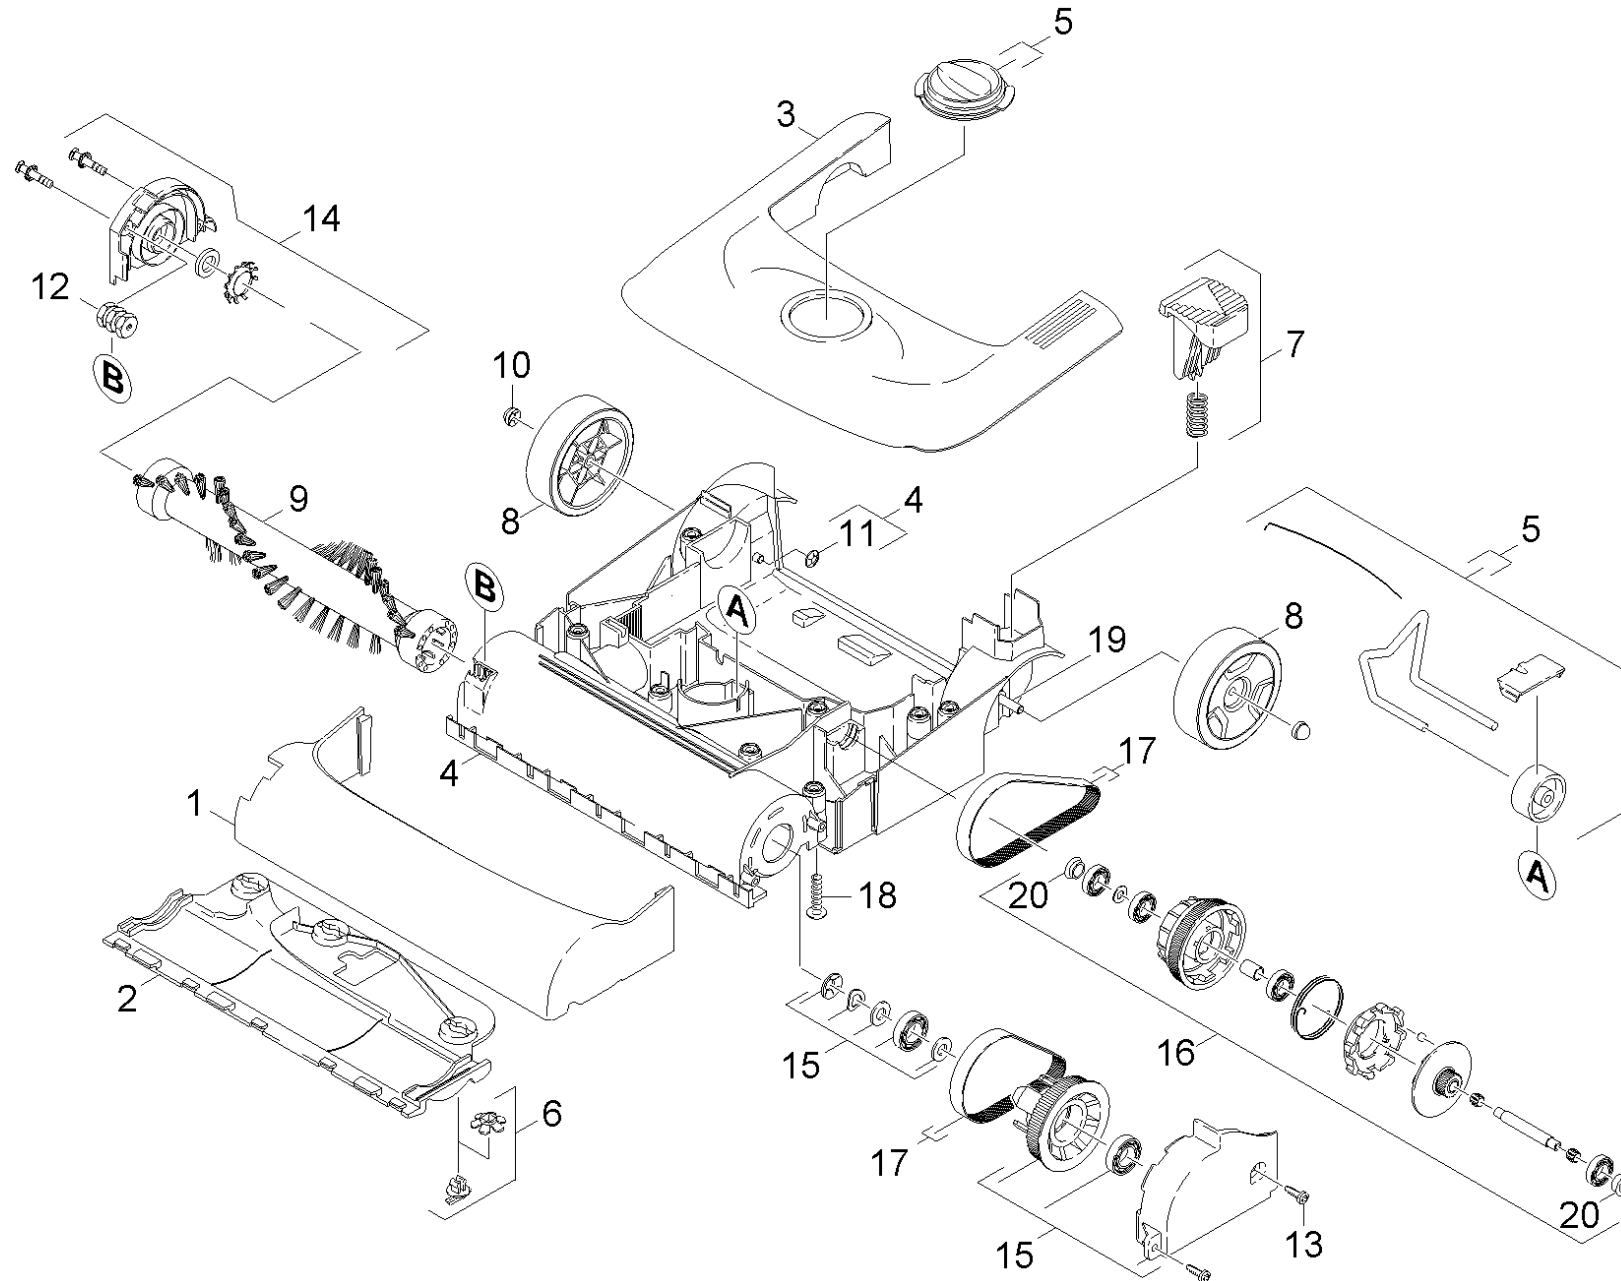

20 Brush-head

Home and Garden \ Vacuum cleaner \ Dry vacuum cleaner \ CV 30/1 *EU \ Brush-head

20 Brush-head

Home and Garden \ Vacuum cleaner \ Dry vacuum cleaner \ CV 30/1 *EU \ Brush-head

KÄRCHER

POS	Preces Nr.	Apraksts	Quantity	Unit
1	5.032-404.0	Bumper CV 30/1	1.000	ST
2	5.058-404.0	Sliding bottom CV 30/1	1.000	ST
3	5.062-429.0	Housing top part basalt grey RAL 7012	1.000	ST
4	4.060-697.0	Housing	1.000	ST
5	4.515-335.0	Adjusting wheel complete	1.000	ST
6	2.889-084.0	closure parts set	1.000	ST
7	4.481-265.0	Foot pedal complete	1.000	ST
8	5.515-374.0	Ritenis	2.000	ST
9	6.906-642.0	Roller brush red	1.000	ST
10	6.343-187.0	Sprostpaplāksne	2.000	ST
11	6.343-119.0	Sprostpaplāksne	2.000	ST
12	5.401-288.0	Skrūves savienotāja daļa	2.000	ST
13	7.303-106.0	Skrūve 4x12 -10.9-R2R (IN6RD)	2.000	ST
14	4.063-892.0	Covering cap complete brush Aluminiumdru	1.000	ST
15	4.063-774.0	Covering cap complete belt	1.000	ST
16	4.470-022.0	Coupler	1.000	ST
17	2.884-274.0	Spare parts set belt	1.000	ST
18	7.303-108.0	Skrūve 5x20 -10.9-R2R (In6Rd)	8.000	ST
19	9.412-178.0	Ass	1.000	ST
20	5.032-617.0	Moulded part ring	2.000	ST