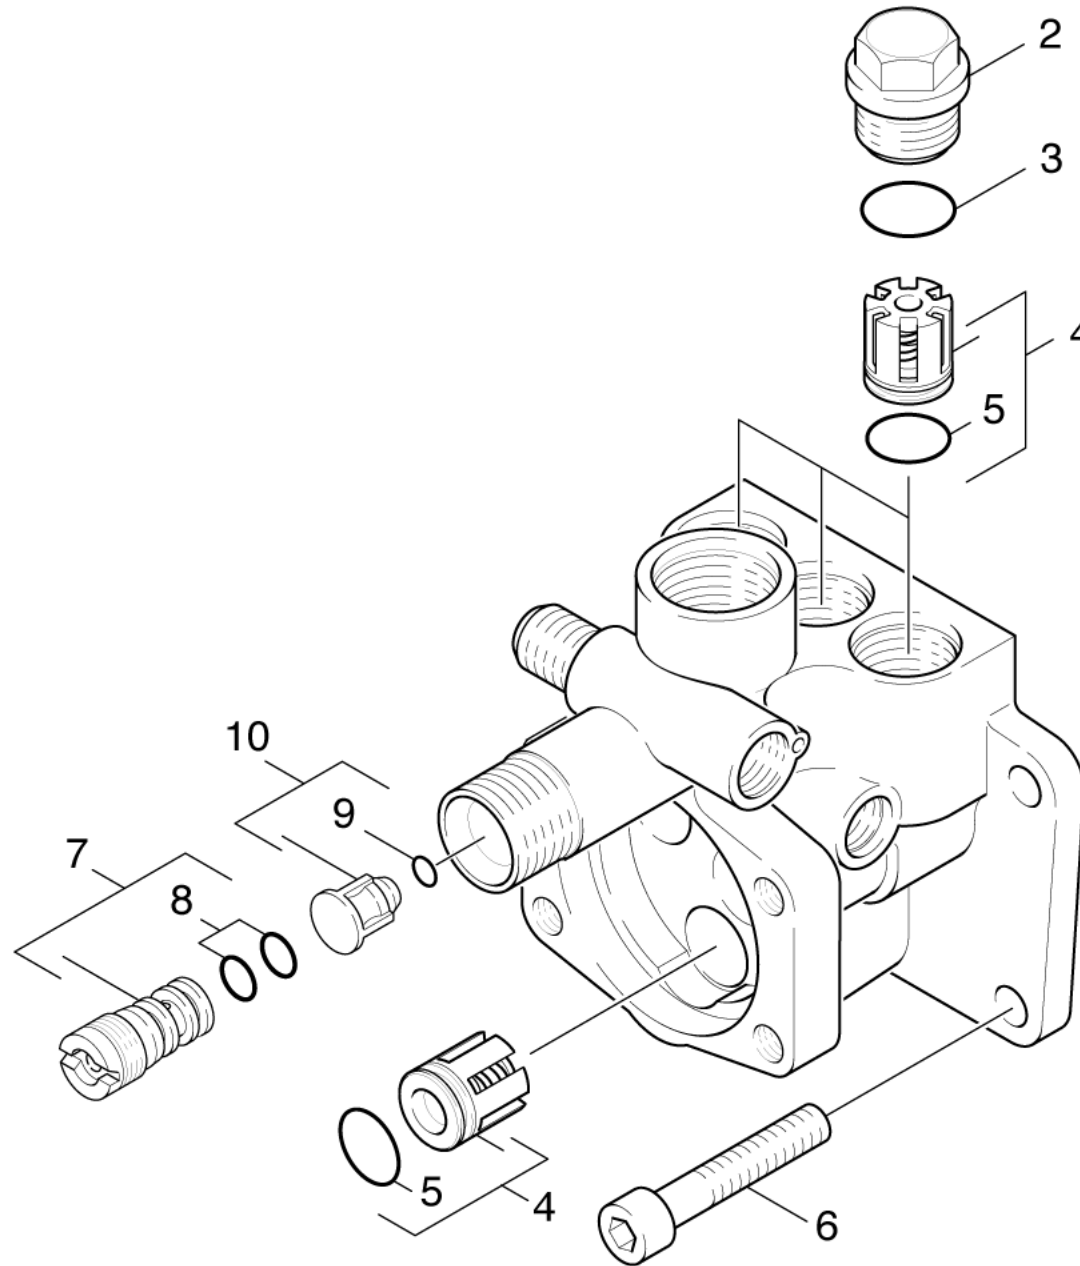

# 22 Valves

Home and Garden \ High pressure cleaner cold water \ Electric motor \ K 7 \ K 725M PLUS \*EU \ Spare parts list K 725 M \*EUR \ Pump set \ Valves

## 22 Valves

Home and Garden \ High pressure cleaner cold water \ Electric motor \ K 7 \ K 725M PLUS \*EU \ Spare parts list K 725 M \*EUR \ Pump set \ Valves

POS	Article no.	Description	Quantity	Unit
2	5.583-115.0	Valve screw	3	PC
3	6.362-160.0	O-Ring seal 17,3 X 2,4	3	PC
4	2.884-919.0	Valve (4 Stück)	1	PC
5	6.362-381.0	O-Ring seal 13x2 - NBR 70	6	PC
6	7.306-039.0	Cylinder head screw M8x50 -8.8-A2E ISO	4	PC
7	4.769-030.0	Nozzle insert complete	1	PC
8	6.362-054.0	O-Ring seal 7,5 x 2,0	2	PC
9	6.363-613.0	O-Ring seal 4 x 2 -NBR90	1	PC
10	4.584-022.0	Valve pin complete	1	PC