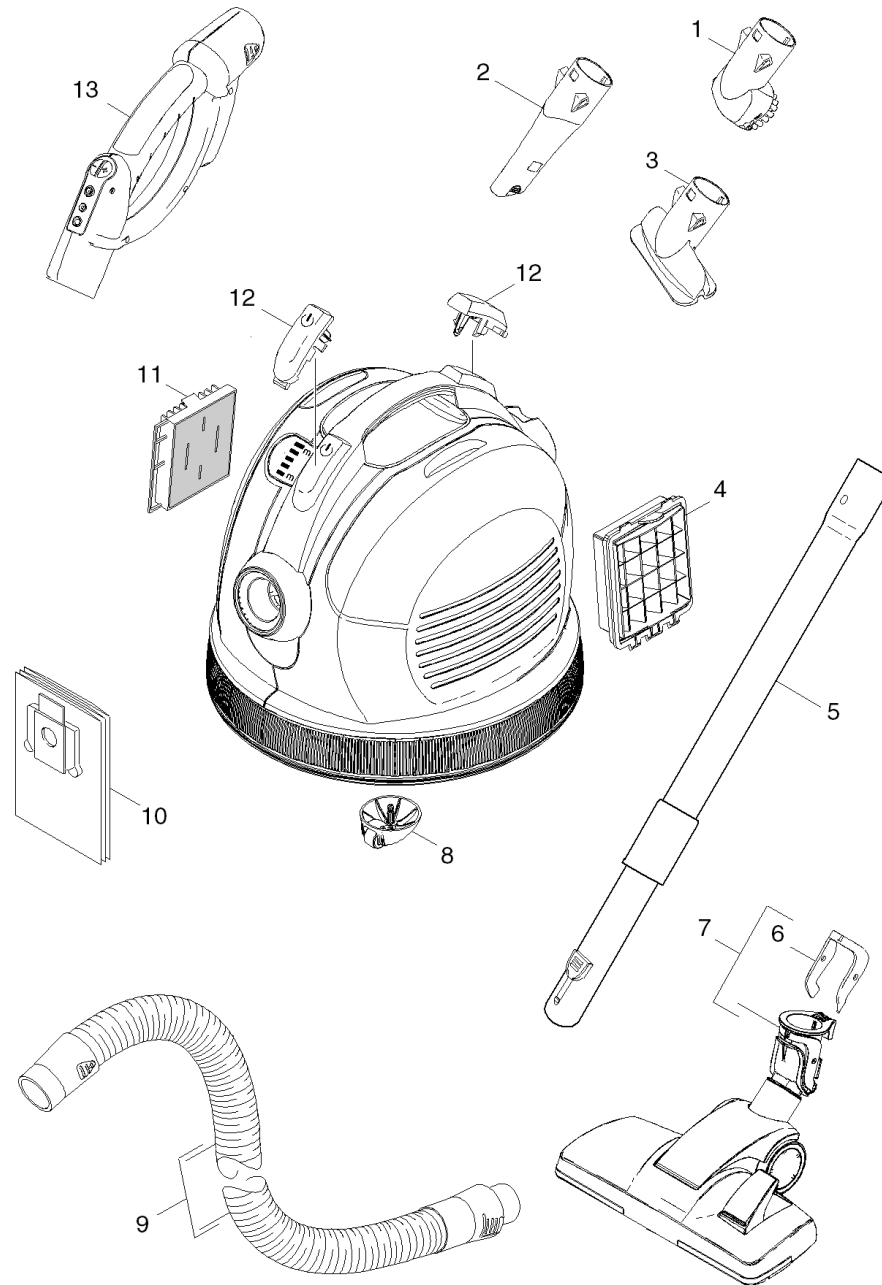

Short spare parts list

Home and Garden \ Vacuum cleaner \ Dry vacuum cleaner \ VC 6 Premium *EU \ Short spare parts list

Short spare parts list

Home and Garden \ Vacuum cleaner \ Dry vacuum cleaner \ VC 6 Premium *EU \ Short spare parts list

KÄRCHER

| POS | Article no. | Description | Quantity | Unit |
|-----|-------------|---------------------------------|----------|------|
| 8 | 4.195-063.0 | Castor complete | 1.000 | ST |
| 2 | 4.195-202.0 | Crevice nozzle telescope | 1.000 | ST |
| 10 | 6.904-329.0 | Filter bag fleece VC 5pc. | 1.000 | ST |
| 4 | 6.414-805.0 | Filter HEPA 12 VC | 1.000 | ST |
| 11 | 6.414-799.0 | Filter motor complete | 1.000 | ST |
| 7 | 4.195-296.0 | Floor tool for replacement | 1.000 | ST |
| 1 | 4.195-005.0 | Furniture brush | 1.000 | ST |
| 13 | 6.902-143.0 | Hand tube complete IR | 1.000 | ST |
| 6 | 5.195-233.0 | Lever connection piece | 1.000 | ST |
| 12 | 4.195-007.0 | Pushbutton only for replacement | 2.000 | ST |
| 9 | 6.901-058.0 | Suction hose complete | 1.000 | ST |
| 5 | 6.902-066.3 | Telescopic tube complete | 1.000 | ST |
| 3 | 4.195-004.0 | Upholstery nozzle | 1.000 | ST |