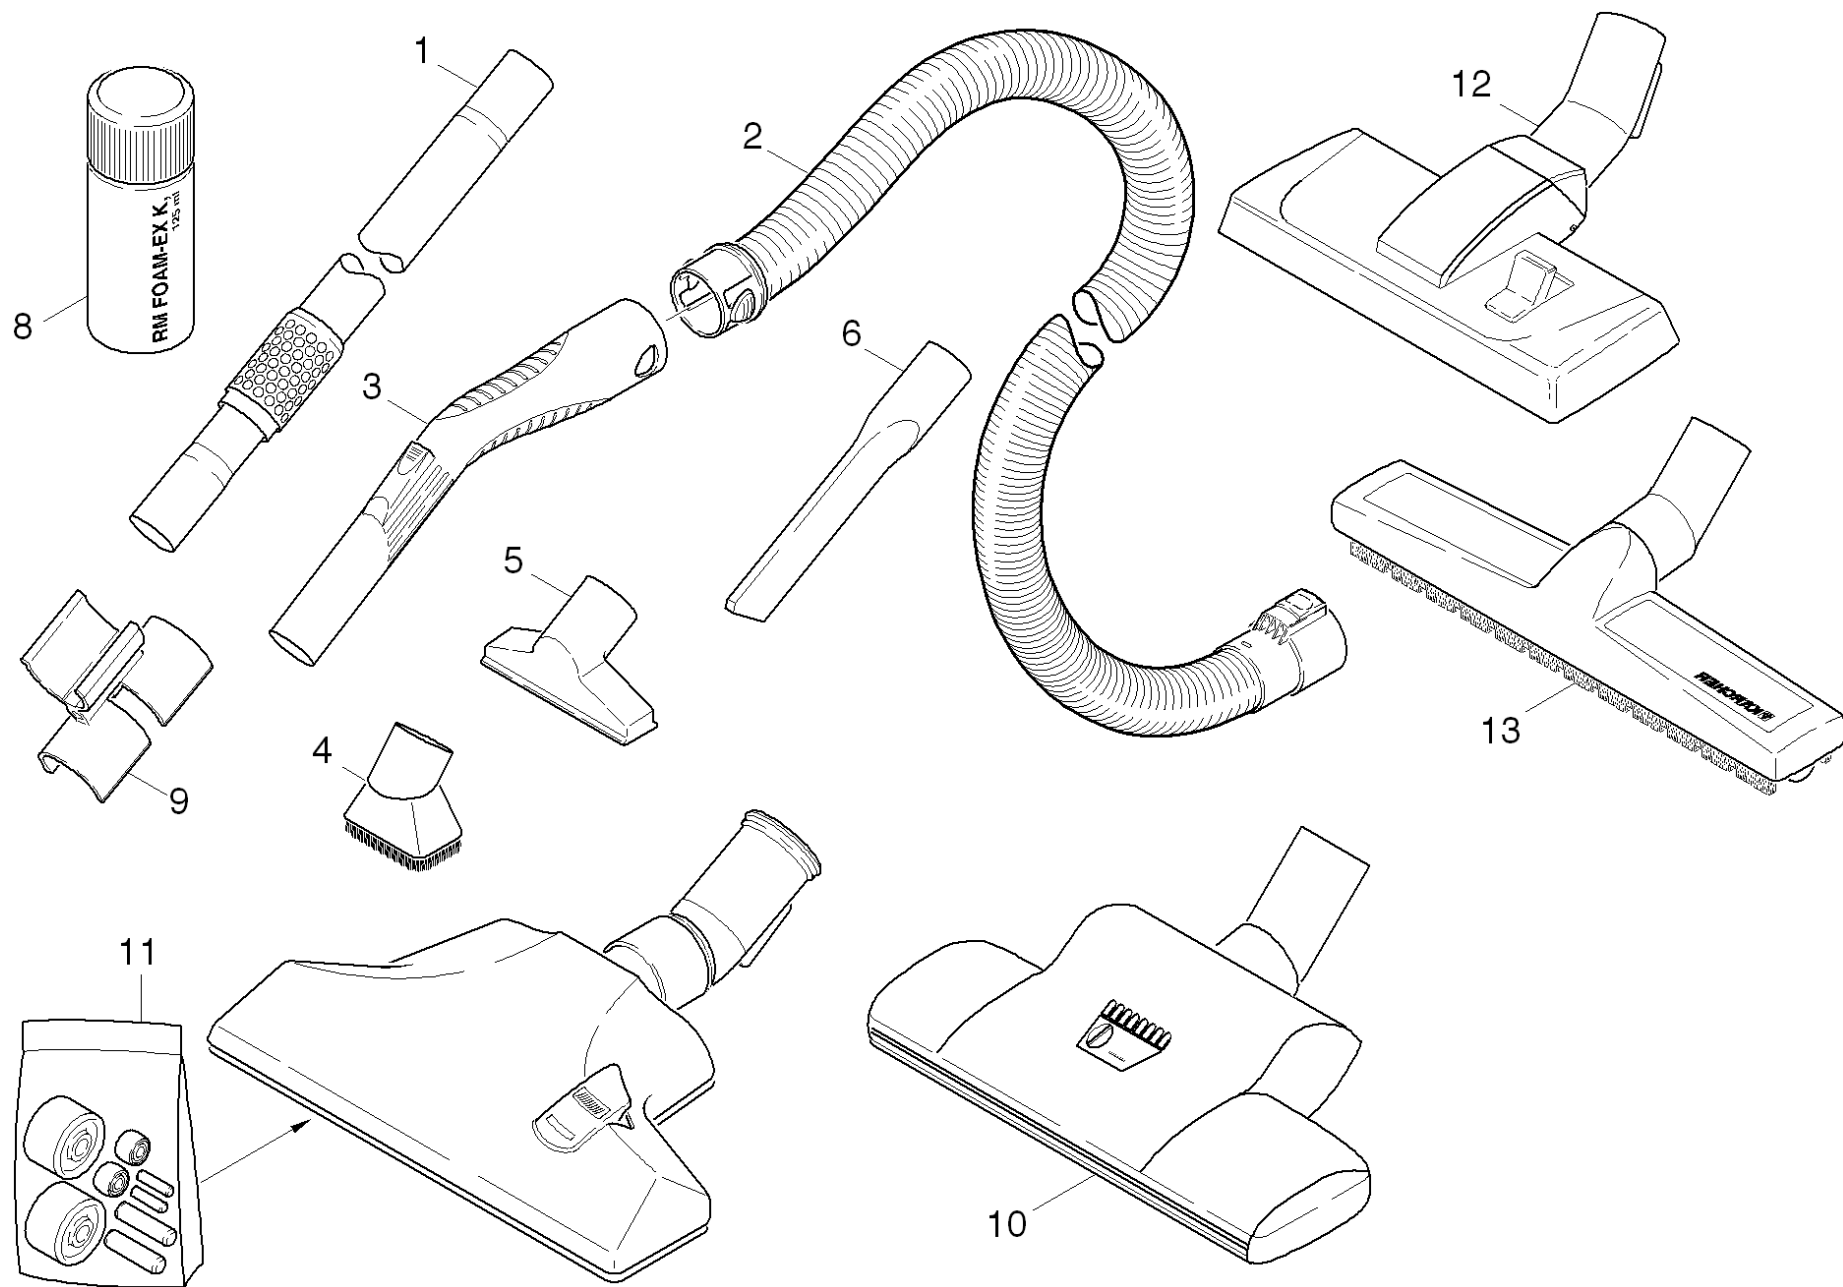

Spare parts list

Accessories

50 Accessories

| POS | Article no. | Description | Quantity | Unit | Foot note text |
|-----|---|--|----------|------|--------------------------------|
| 6 | 6.906-108.0 | Car nozzle DN35 | 1.000 | ST | GREY |
| 6 | 6.900-385.0 | Crevice nozzle DN35 | 1.000 | ST | BLACK |
| 6 | 6.900-385.0 | Crevice nozzle DN35 | 1.000 | ST | BLACK |
| 12 | 6.906-894.0 | Floor tool black RD270 DN35 | 1.000 | ST | |
| | Item text1: / 1.195-101.0 / -102.0 / -103.0 / -104.0 / -105.0 / -109.0 / -110.0 / -120.0 / -111.0 / -114.0 / -115.0 / -116.0 | | | | |
| 4 | 2.863-241.0 | Furniture brush VC 5 | 1.000 | ST | |
| 3 | 6.902-116.0 | Hand tube | 1.000 | ST | GREY |
| 3 | 6.902-126.0 | Hand tube | 1.000 | ST | BLACK |
| 9 | 5.037-138.0 | Holder accessories | 1.000 | ST | BLACK |
| 9 | 5.037-146.0 | Holder accessories grey | 1.000 | ST | GREY |
| 13 | 4.130-172.0 | Parquet nozzle complete | 1.000 | ST | |
| 8 | 6.290-852.0 | RM FOAMSTOP neutral,125ml*DE,FR,IT,EN,NL | 1.000 | ST | |
| 11 | 6.906-550.0 | Roller set K5500 | 1.000 | ST | ORDER ACCORDING TO CONSUMPTION |
| | Item text1: / 6.906-248.0 | | | | |
| 2 | 6.901-076.0 | Suction hose complete black DS 5500/5600 | 1.000 | ST | BLACK |
| 2 | 6.901-077.0 | Suction hose complete grey DS 5500 | 1.000 | ST | GREY |
| 1 | 6.902-127.0 | Telescopic tube | 1.000 | ST | |
| 1 | 6.902-148.0 | Telescopic tube stainless steel | 1.000 | ST | |
| | Item text1: /1.195-119.0 | | | | |
| 10 | 4.130-177.0 | Turbo nozzle | 1.000 | ST | |
| | Item text1: / 1.195-101.0 / -107.0 / -111.0 / -117.0 | | | | |
| | Item text2: / -119.0 / -120.0 | | | | |
| 5 | 6.906-622.0 | Upholstery nozzle | 1.000 | ST | BLACK |