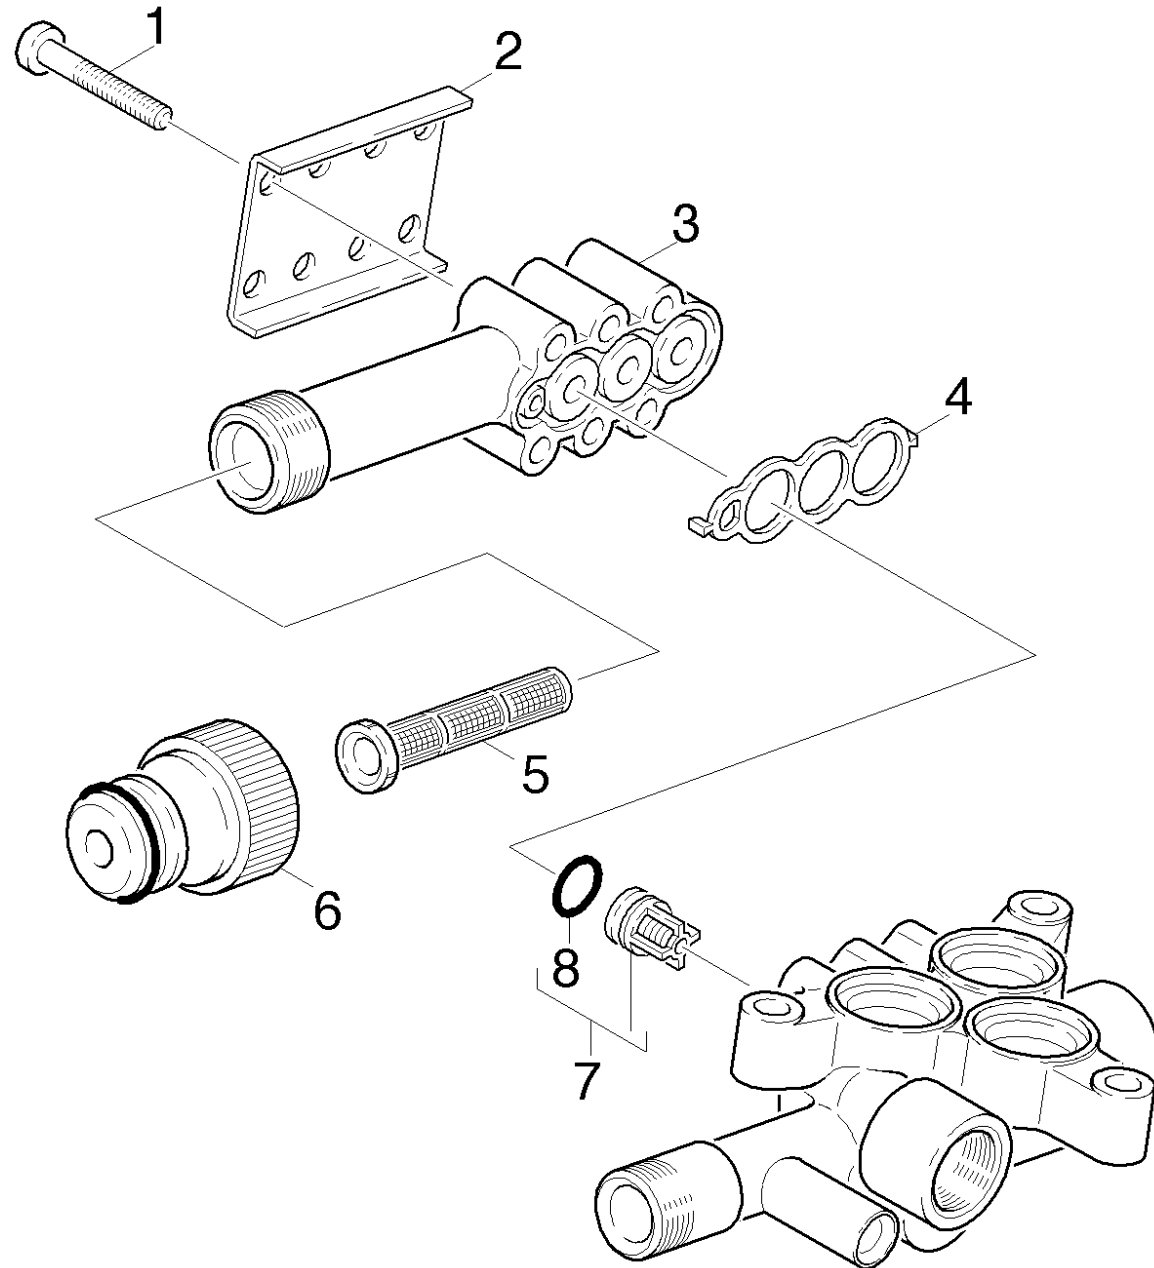

22 Suction side

Home and Garden \ High pressure cleaner cold water \ Electric motor \ K 7 \ K 7.20MX-PLUS *EU \ Spare parts list K 720 *MX \ Pump set \ Suction side

22 Suction side

Home and Garden \ High pressure cleaner cold water \ Electric motor \ K 7 \ K 7.20MX-PLUS *EU \ Spare parts list K 720 *MX \ Pump set \ Suction side

KÄRCHER

POS	Article no.	Description	Quantity	Unit	Foot note text
6	6.465-031.0	Connection 3/4	1	PC	
5	5.731-011.0	Fine filter	1	PC	
3	5.063-616.0	Inlett fitting	1	PC	
8	6.362-077.0	O-Ring seal 10 x 2,2 NBR 70	3	PC	
2	5.003-068.0	Plate inlet fitting	1	PC	
4	5.365-182.0	Profile gasket	1	PC	
1	7.306-129.0	Screw M6x40 -8.8-P2R (In6Rd)	1	PC	
7	2.884-916.0	Valve (3 Stück)	1	PC	SET CONSITSTS OF 3X VALVE