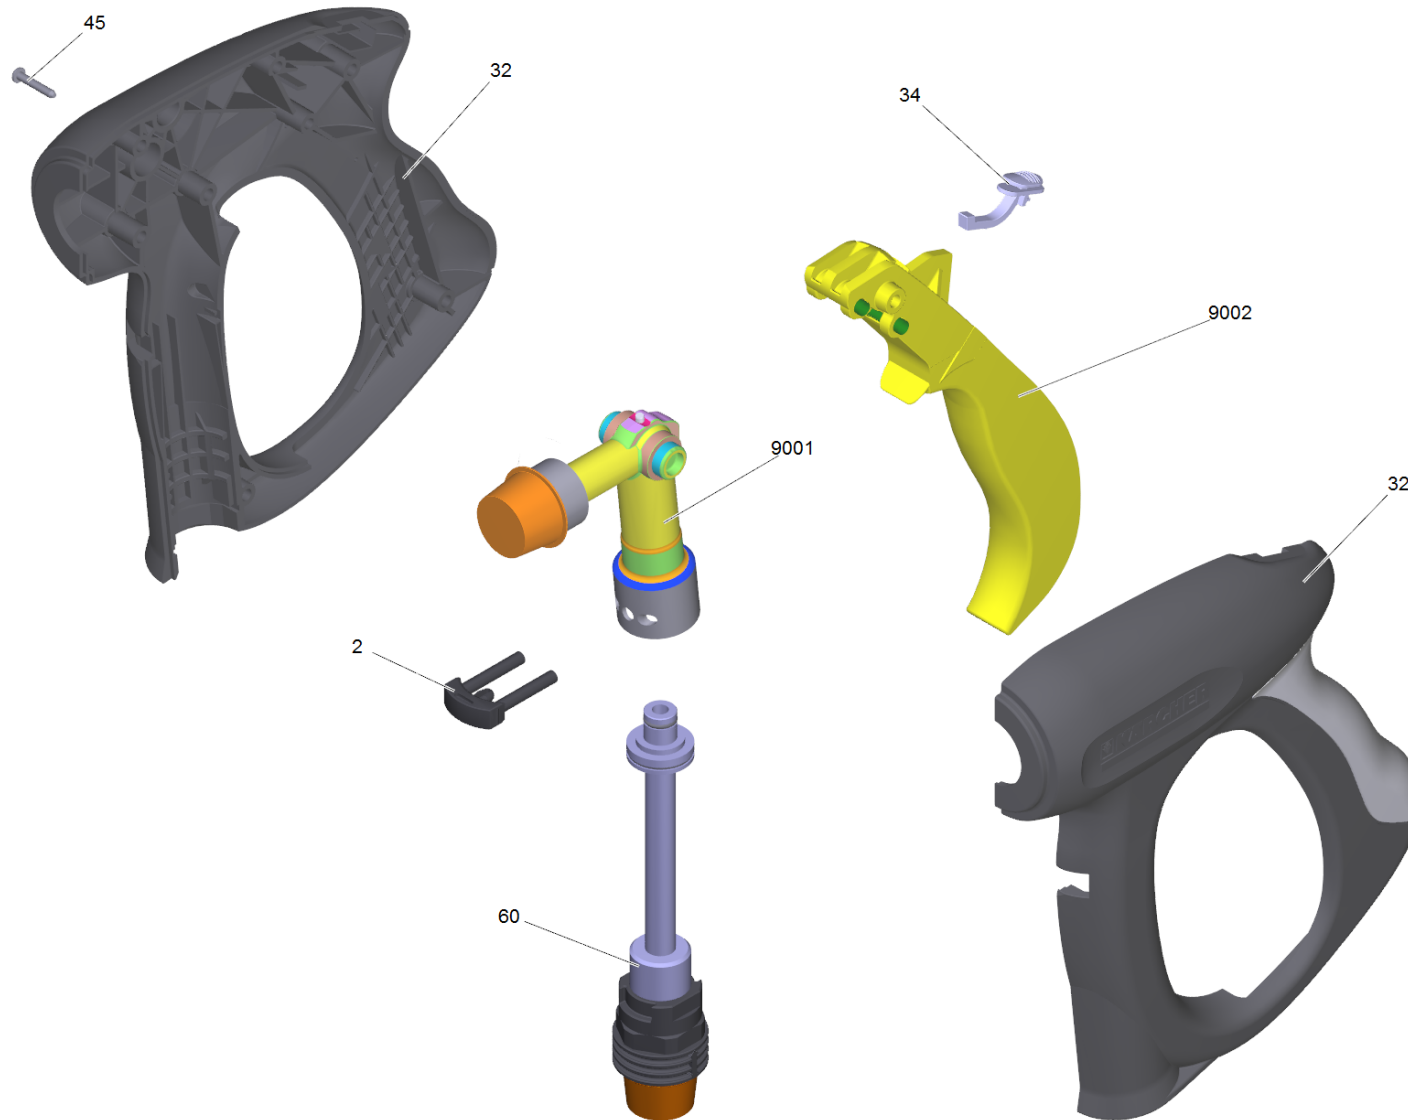

1 Hand trigger gun (4.775-466.0)

Professional \ High pressure cleaner hotwater \ Electric motor \ HDS 558 CSX ECO *EU \ Spare parts list HDS 558 C Eco \ Accessories \ Hand trigger gun \ Hand trigger gun

POS	Article no.	Description	Quantity	Unit
2	4.037-013.0	Hook	1.000	ST
32	5.321-669.0	Handhold few	1.000	ST
34	5.481-331.0	Slider	1.000	ST
45	7.303-096.0	Screw 4x22 -ST-10.9-R2R (IN6RD)	7.000	ST
60	4.421-739.0	Adapter pipelines AVS-M22x1,5	1.000	ST
9001	4.427-215.0	Manifold complete only for replacement	1.000	ST
9002	4.481-209.0	Lever complete	1.000	ST