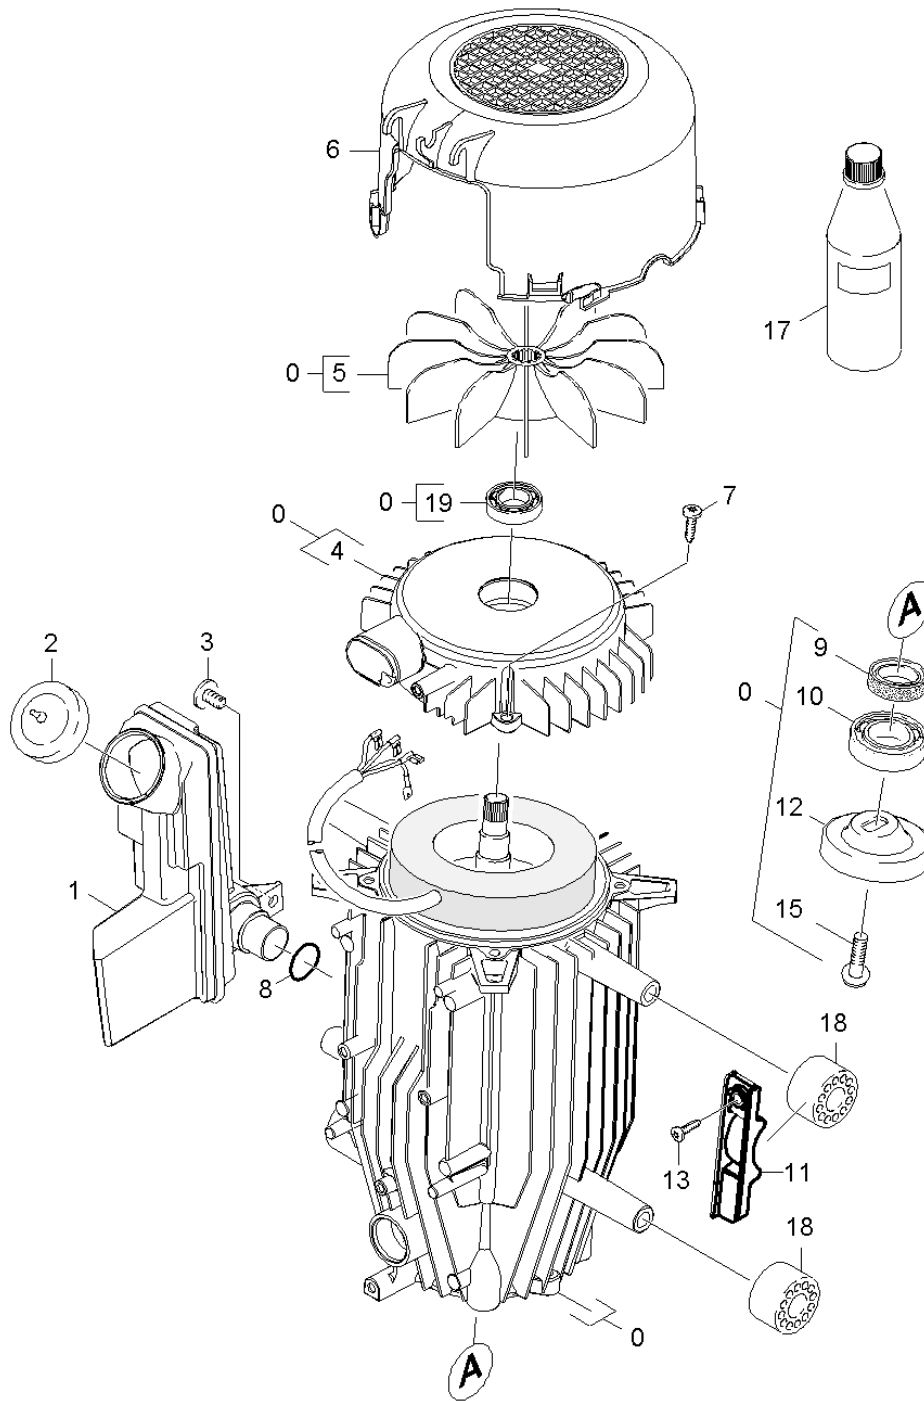

Spare parts list / High pressure cleaner cold water / Electric motor / Xpert HD 7125 (59708430) / 3.0 Motor

3.0 Motor

pos	part no.	Qty.	Description	from ser.nr.	up to ser.nr.
0	46236150	1	Motor complete		
1.514-116.0 /-121.0 /-122.0					
0	46238150	1	Motor complete		
1.514-117.0 /-118.0 /					
1	50706390	1	Tank oil		
2	50633890	1	Cover		
3	63031530	1	Screw M5x15-ST-A2R (IN6RD)		
4	50941270	1	Bearing cover B		
5	56000600	1	Blower wheel		
6	56920810	1	Air circulation		
7	63033200	4	Screw M 5x 20-St-R2R		
8	63621610	1	O-Ring seal 19,3 X 2,4		
9	73670010	1	Radial shaft seal ring A24x37x7 -NBR DI		
10	74011550	1	Ball bearing 6304-WAELZLAGERST DIN 625		
11	58022880	2	Mounting part		
12	64012890	1	Wobble plate		
1.514-117.0 /-118.0 /					
12	64012560	1	Wobble plate		
1.514-116.0 /-121.0 /-122.0					
13	73031080	2	Screw 5x20 -10.9-R2R (In6Rd)		
15	90861690	1	Wobble plate screw M8x16		
17	62880500	1	Engine oil 1L		
18	57670050	4	Rubber buffer		
19	74011280	1	Ball bearing 6202-2RS -Walzl.St DIN 625		

3.0 Motor