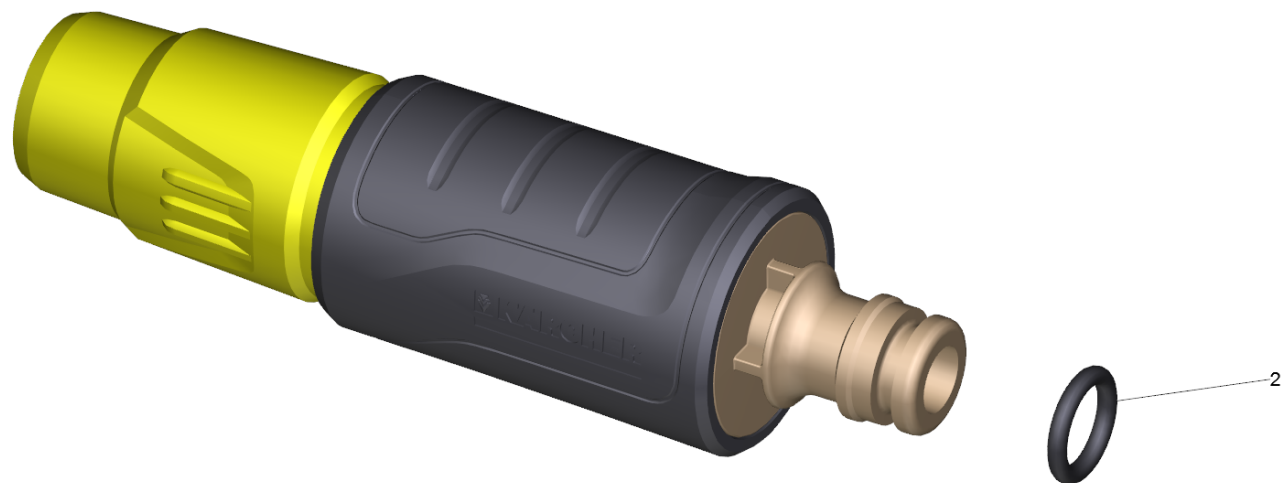

---

<b>POS</b>	<b>Article no.</b>	<b>Description</b>	<b>Quantity</b>	<b>Unit</b>
0	5.971-277.0	Spare parts list hose trolley better	1.000	ST

Spare parts list hose trolley better (5.971-277.0)

---

POS	Description	Quantity	Unit
10	Individual parts	1.000	ST

## 10 Individual parts

POS	Article no.	Description	Quantity	Unit	Remark
2	5.645-506.0	Accessories holder	1.000	ST	
1	4.645-355.0	Accessories holder complete for replacem	1.000	ST	
7	4.645-324.0	Crank complete	1.000	ST	
10	2.645-176.0	Hose coupling set 1/2", 5/8" OPP	1.000	ST	
9	2.645-138.0	Hose PrimoFlex 1/2" -20m	1.000	ST	1/2"-20m
9	6.645-712.0	Hose PrimoFlex 1/2" -40m	1.000	ST	1/2"-40m
9	2.645-140.0	Hose PrimoFlex 5/8" -25m	1.000	ST	5/8"-25m
3	5.645-334.0	Nipple closed	1.000	ST	
11	2.645-264.0	Nozzle	1.000	ST	
6	4.645-353.0	SNAPPER FOR REPLACEMENT	1.000	ST	
5	4.645-354.0	TAP ADAPTER ANGLED FOR REPLACEMENT	1.000	ST	
12	2.645-006.0	Tap adaptor with reducer G3/4	1.000	ST	
4	4.645-336.0	WATER PIPE CPL. BETTER	1.000	ST	
8	4.645-351.0	Wheel set for replacement	1.000	ST	