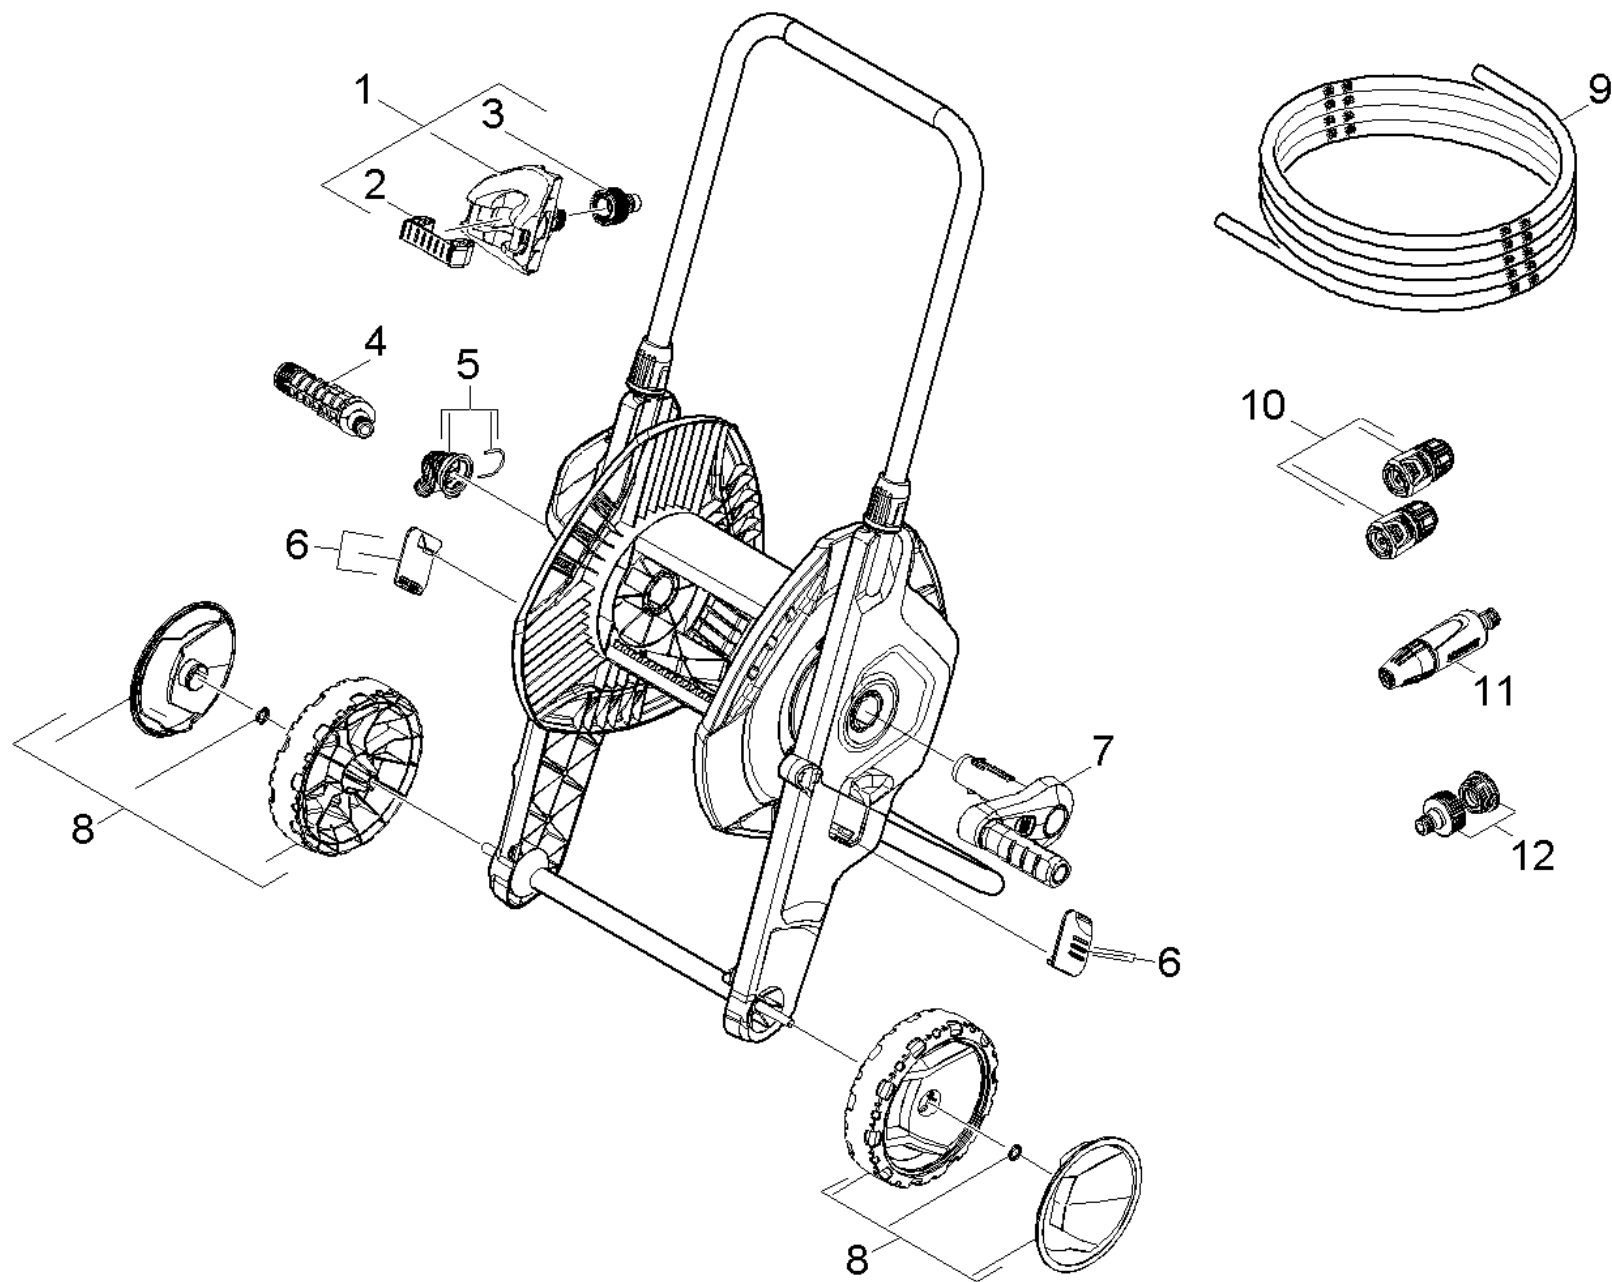

## **Spare parts list**

(2.645-168.0) Hose trolley HT 4.520 Kit 1/2"

---

<b>POS</b>	<b>Article no.</b>	<b>Description</b>	<b>Quantity</b>	<b>Unit</b>
0	5.971-277.0	Spare parts list hose trolley better	1.000	ST

Spare parts list hose trolley better (5.971-277.0)

---

POS	Description	Quantity	Unit
10	Individual parts	1.000	ST

## 10 Individual parts

POS	Article no.	Description	Quantity	Unit	Remark
2	5.645-506.0	Accessories holder	1.000	ST	
1	4.645-355.0	Accessories holder complete for replacem	1.000	ST	
7	4.645-324.0	Crank complete	1.000	ST	
10	2.645-176.0	Hose coupling set 1/2", 5/8" OPP	1.000	ST	
9	2.645-138.0	Hose PrimoFlex 1/2" -20m	1.000	ST	1/2"-20m
9	6.645-712.0	Hose PrimoFlex 1/2" -40m	1.000	ST	1/2"-40m
9	2.645-140.0	Hose PrimoFlex 5/8" -25m	1.000	ST	5/8"-25m
3	5.645-334.0	Nipple closed	1.000	ST	
11	2.645-264.0	Nozzle	1.000	ST	
6	4.645-353.0	SNAPPER FOR REPLACEMENT	1.000	ST	
5	4.645-354.0	TAP ADAPTER ANGLED FOR REPLACEMENT	1.000	ST	
12	2.645-006.0	Tap adaptor with reducer G3/4	1.000	ST	
4	4.645-336.0	WATER PIPE CPL. BETTER	1.000	ST	
8	4.645-351.0	Wheel set for replacement	1.000	ST	

11 Nozzle (2.645-264.0)

---

POS	Article no.	Description	Quantity	Unit
1	6.363-054.0	O-Ring seal 10,78 x 2,62	1.000	ST