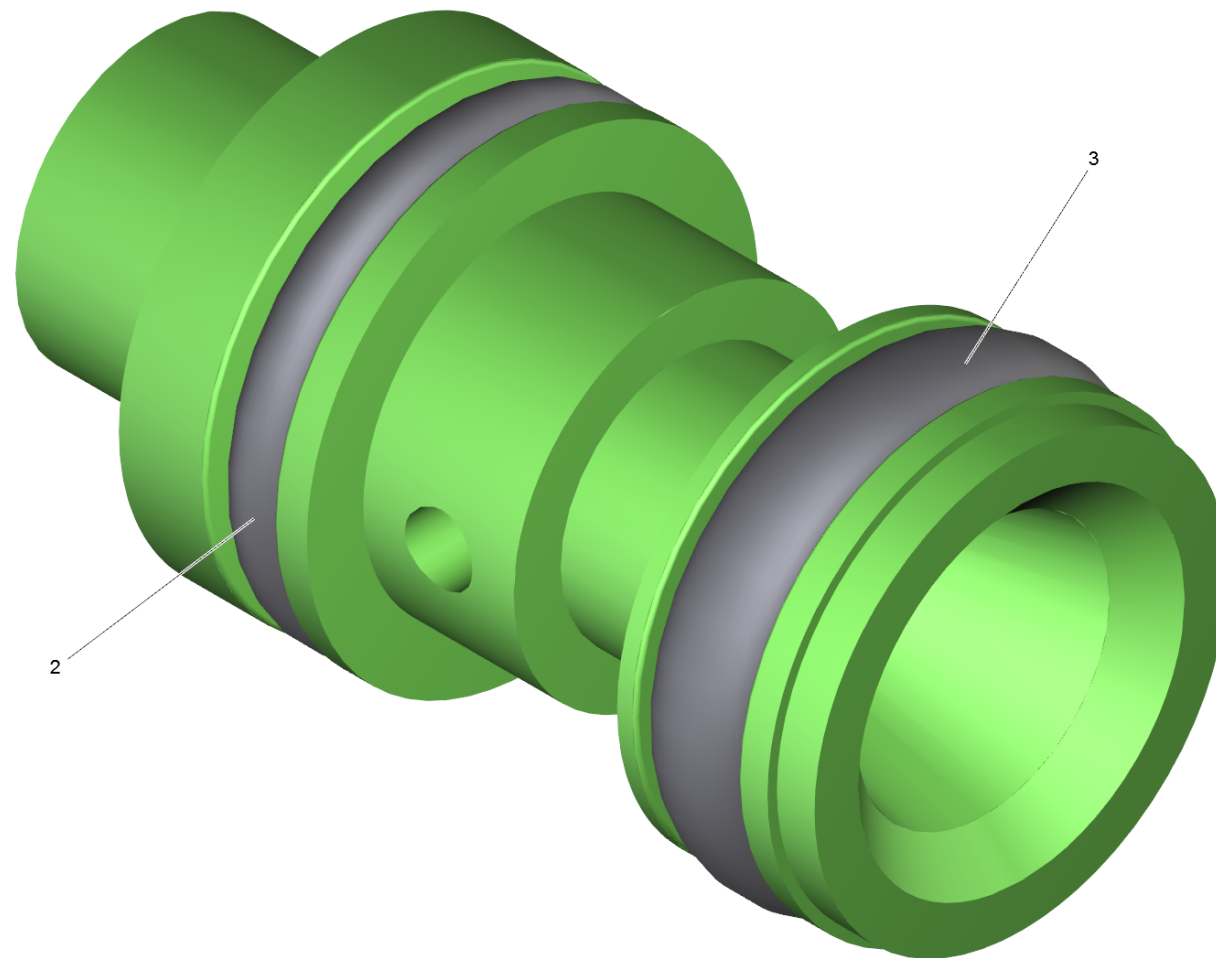

28 Nozzle insert complete (4.769-000.0)

Professional \ High pressure cleaner cold water \ Electric motor \ HD 10/21 -4S *EU \ Spare parts list HD 10/21 S \ Pump set \ Cylinder head \ Nozzle insert complete

POS	Preces Nr.	Apraksts	Quantity	Unit
2	6.362-384.0	Gredzenblīve 9x1,5 - NBR 70	1.000	ST
3	6.363-282.0	O-Ring seal 6,3x2,4-NBR 70	1.000	ST