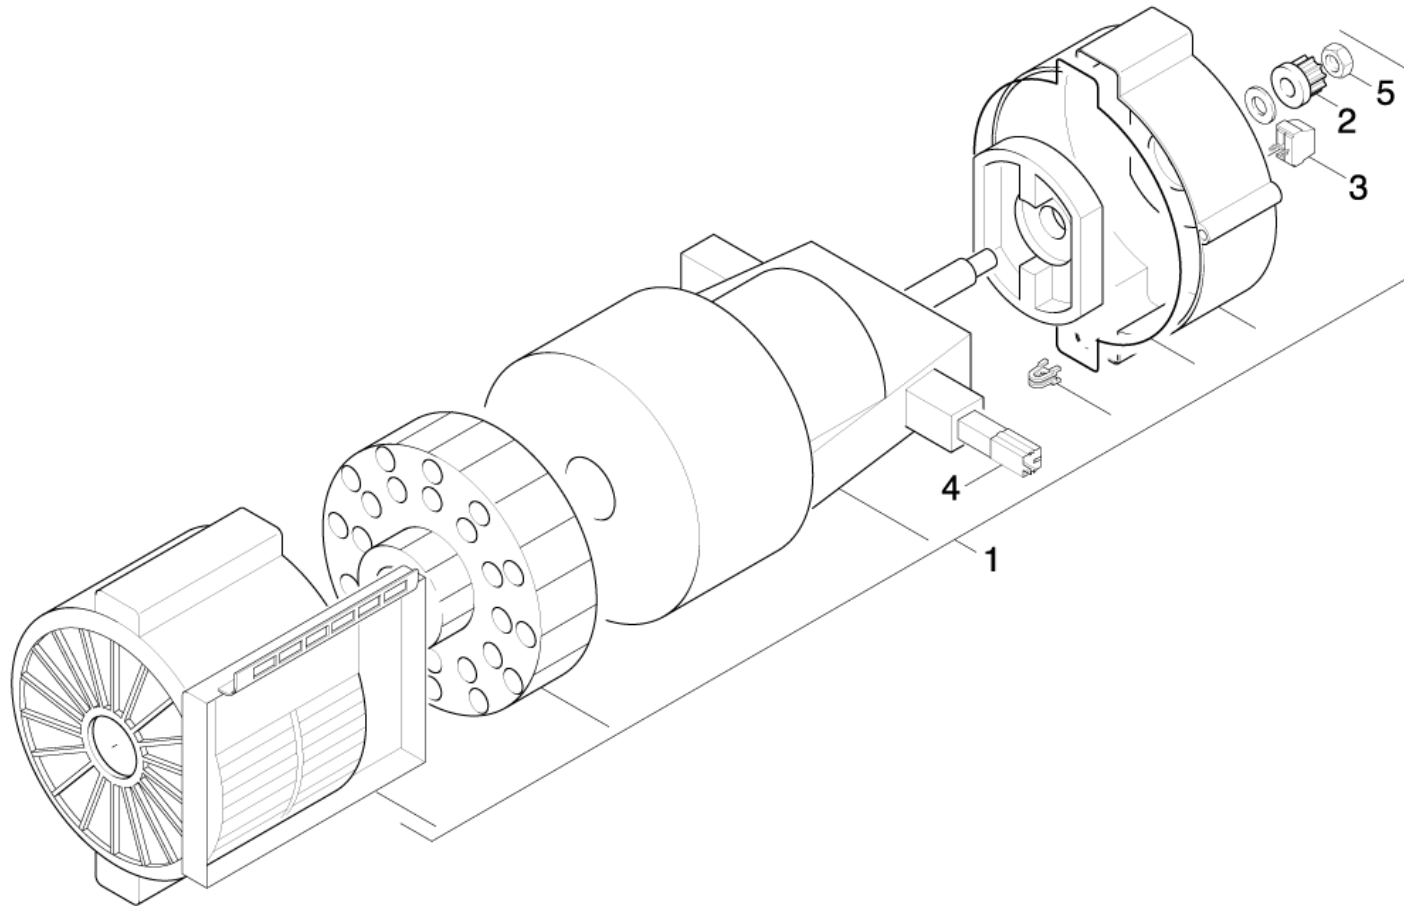

30 Vacuum motor

Professional \ Vacuum cleaner \ Dry vacuum cleaner \ CV 30/1 *JP \ Spare parts list CV 38/1 *JP \ Vacuum motor

30 Vacuum motor

Professional \ Vacuum cleaner \ Dry vacuum cleaner \ CV 30/1 *JP \ Spare parts list CV 38/1 *JP \ Vacuum motor

POS	Article no.	Description	Quantity	Unit
1	4.060-596.0	Motor housing complete	1	PC
2	5.352-085.0	Pinion	1	PC
3	6.643-551.0	Strip terminal	1	PC
4	6.610-249.0	Carbon brush set 120V	1	PC
5	7.311-431.0	Hexagon nut M5-1.4305 DIN 985	1	PC