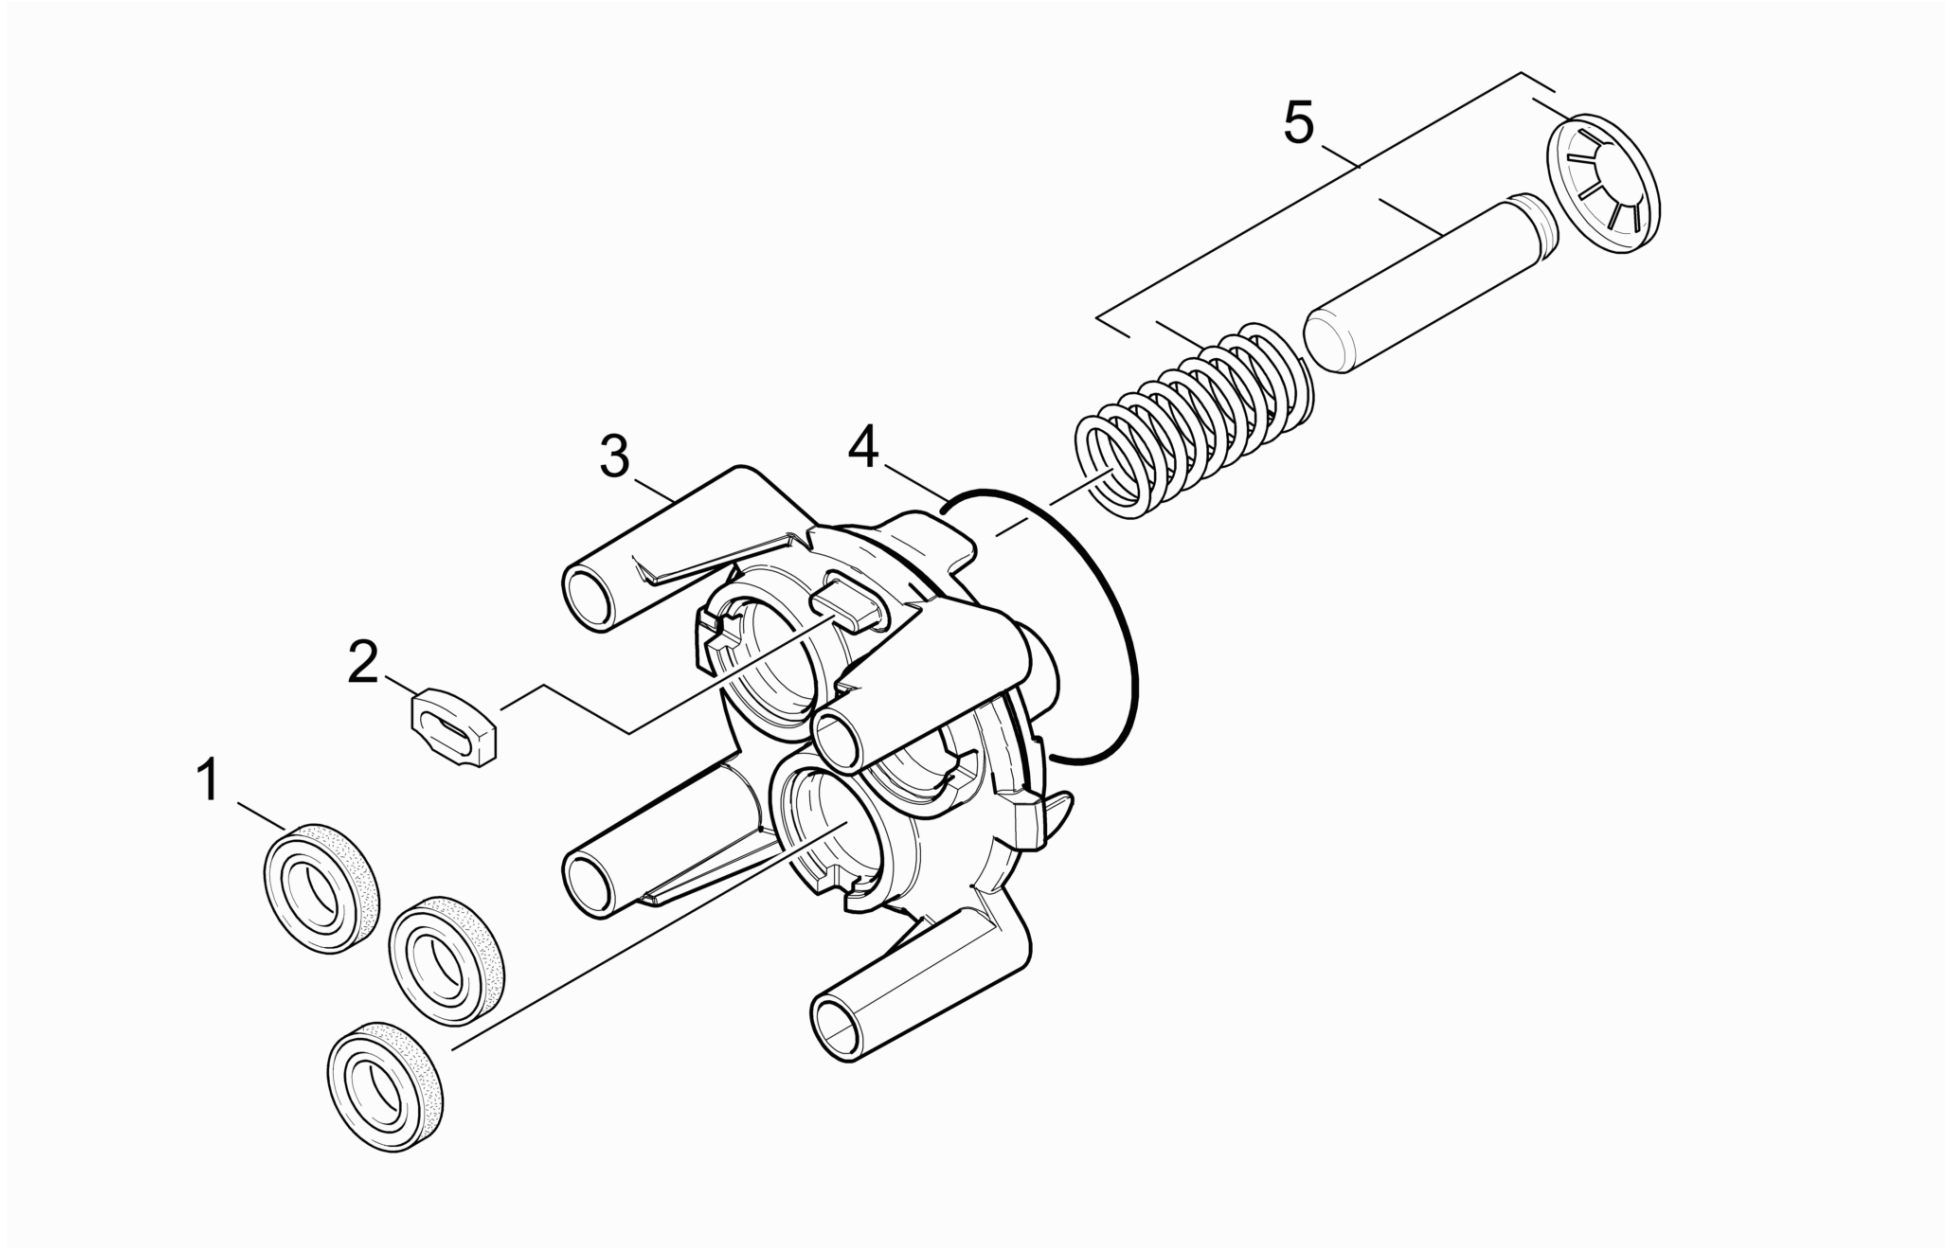

## 24 Thrust guidance

Overview technical documents/Home & Garden/High pressure cleaner cold water/Electric motor/K 3/K 3.500 EU (1.180-100.0)/Spare parts list K3.500 Mod.Range/20 Pump set/24 Thrust guidance