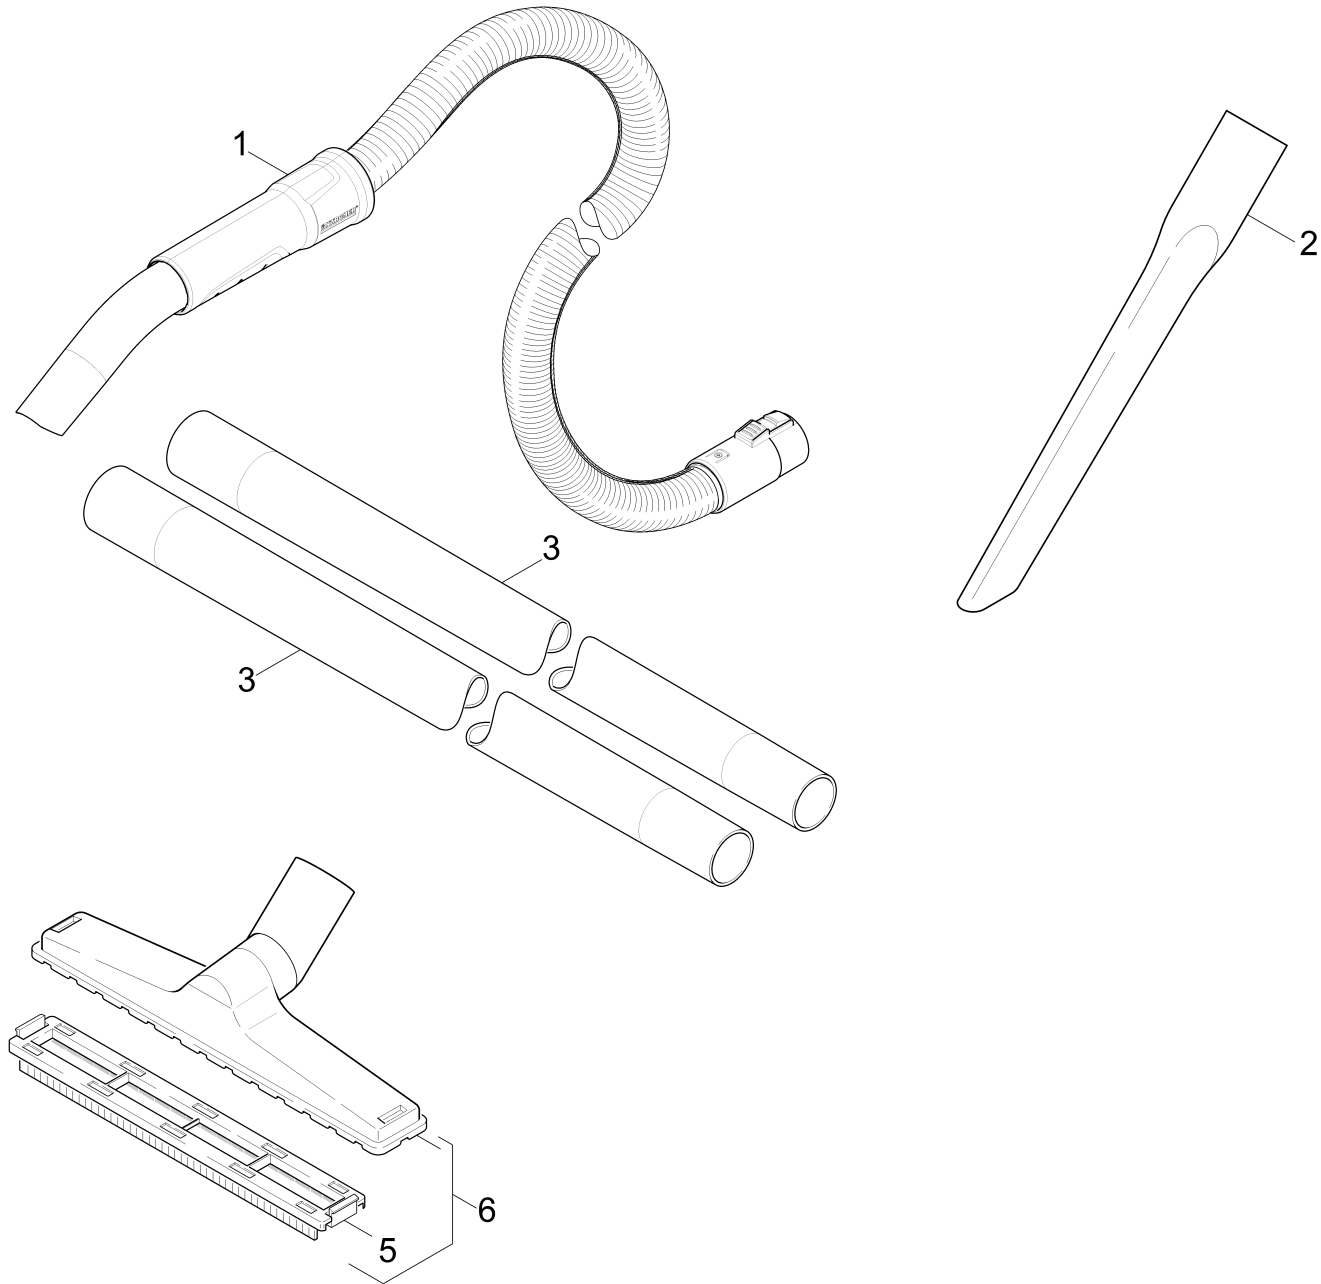

## 30 Accessories

Home and Garden \ Vacuum cleaner \ Wet-/Dry vacuum cleanerwet \ Fireplace Vac AD 3.200 \*EU-II \ Spare parts list FIREPLACE VAC AD 3.200 \ Accessories

**KÄRCHER**

## 30 Accessories

Home and Garden \ Vacuum cleaner \ Wet-/Dry vacuum cleanerwet \ Fireplace Vac AD 3.200 \*EU-II \ Spare parts list FIREPLACE VAC AD 3.200 \ Accessories

POS	Article no.	Description	Quantity	Unit
1	4.440-986.0	Suction hose kpl. DN35	1.000	ST
2	2.863-004.0	Crevice nozzle extra long flame-retardin	1.000	ST
3	9.039-339.0	Suction tube nichtrostender Stahl	2.000	ST
5	4.629-005.0	Insert dry	1.000	ST
6	2.862-141.0	Floor tool complete	1.000	ST