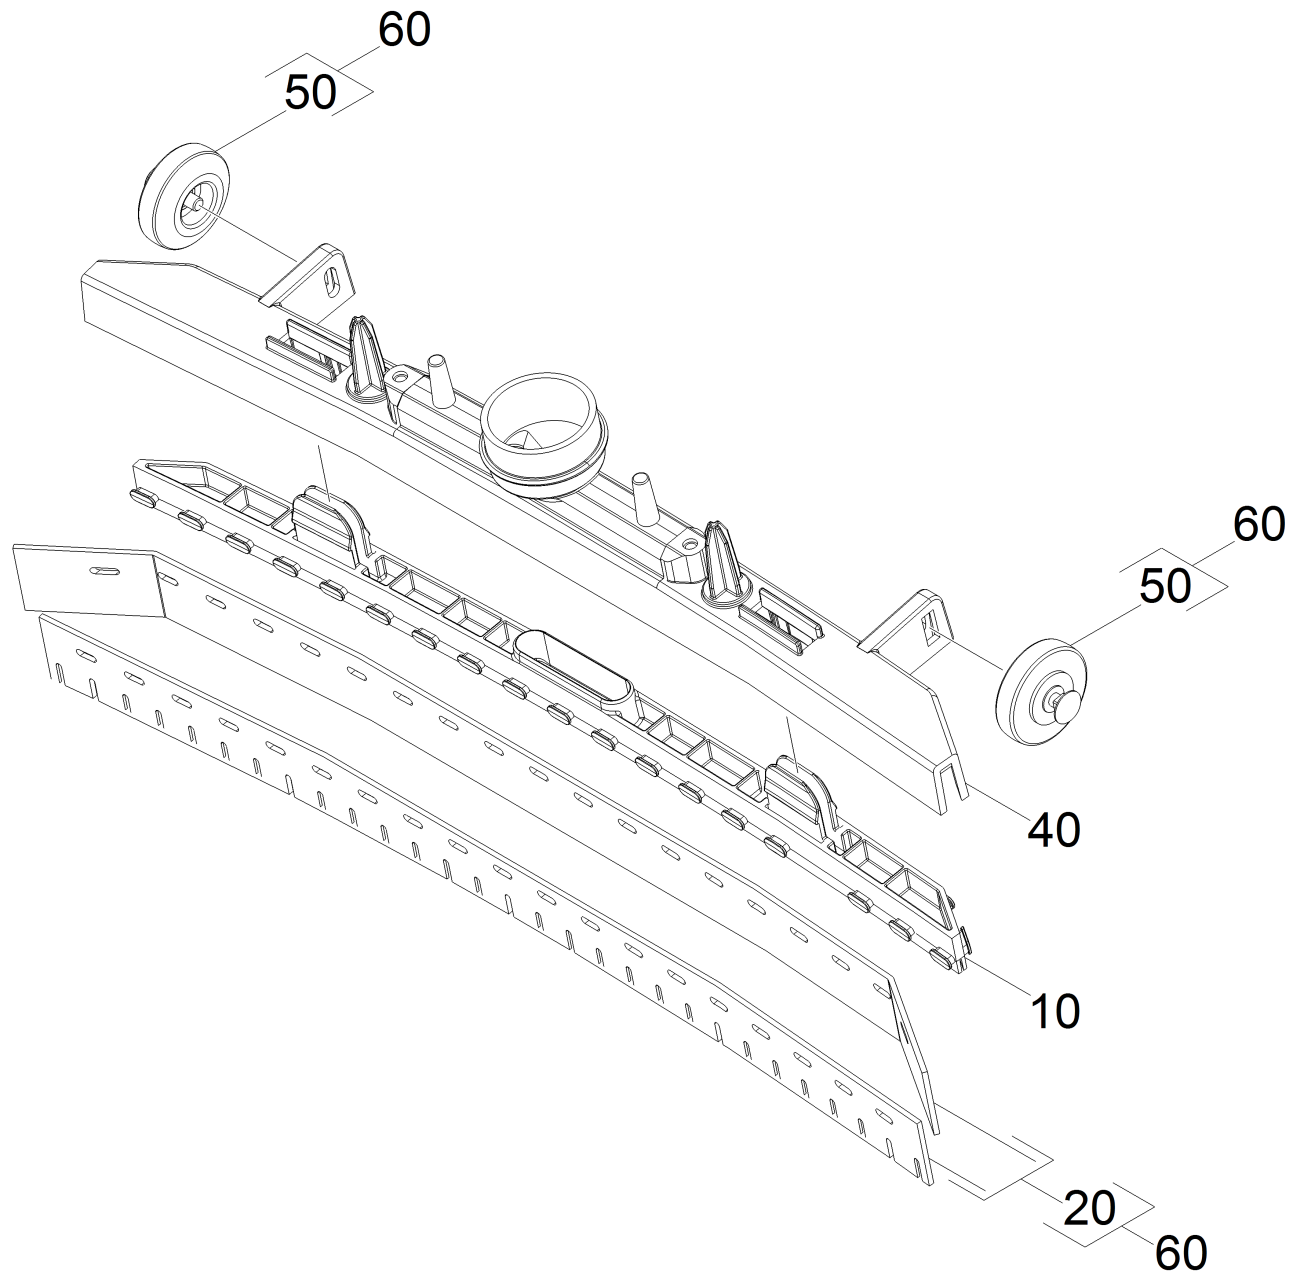

# 10 Suction bar replacement (4.037-034.0)

Professional \ Floor cleaner \ Compact \ BR 35/12 C Bp Pack \ Spare parts list BR 35/12 \ Brush-head complete \ Suction bar complete \ Suction bar replacement

## 10 Suction bar replacement (4.037-034.0)

Professional \ Floor cleaner \ Compact \ BR 35/12 C Bp Pack \ Spare parts list BR 35/12 \ Brush-head complete \ Suction bar complete \ Suction bar replacement

POS	Preces Nr.	Apraksts	Skaitis	Vienība
60	4.037-065.0	Conversion kit suction bar	1.000	ST
50	4.037-057.0	Set wheel suction bar	2.000	ST
10	5.037-282.0	Suction bar internal part	1.000	ST
40	5.037-281.0	Suction bar top part	1.000	ST
20	4.037-035.0	Suction lip set	1.000	ST