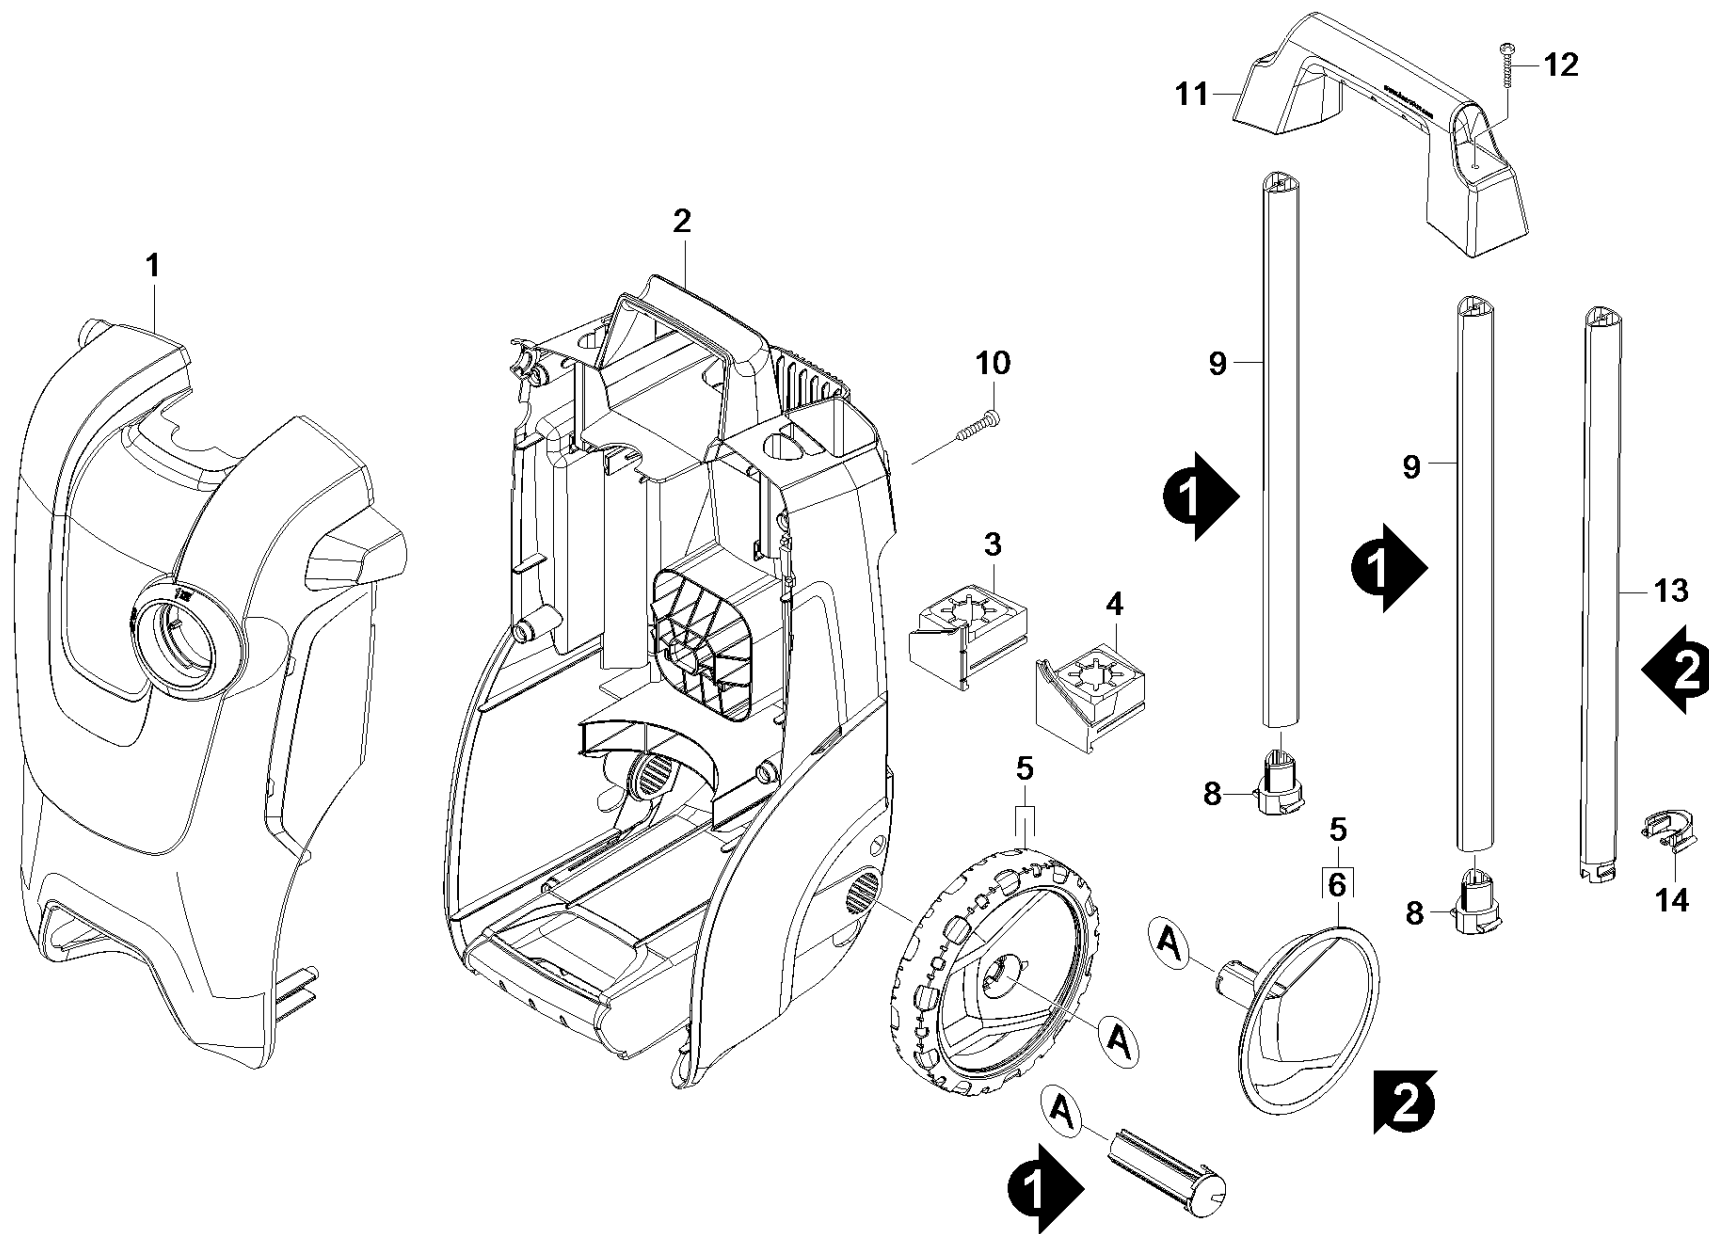

10 Housing

Overview technical documents/Home & Garden/High pressure cleaner cold water/Electric motor/K 3/K 3.200 *EU (1.637-300.0)/Spare parts list K3.200 Compact/10 Housing

10 Housing

Overview technical documents/Home & Garden/High pressure cleaner cold water/Electric motor/K 3/K 3.200 *EU (1.637-300.0)/Spare parts list K3.200 Compact/10 Housing

Rez.daļas/nodil.pakļ.daļas	Poz.	Materiāla Nr.	Nosaukums	Daudzums	Pārdoš. vienība
X-X	1	9.001-902.0	Korpuss	1.000	ST
	2	9.038-051.0	Aizmugures korpuss	1.000	ST
	3	9.038-149.0	Gummy starlock Right Compact	1.000	ST
	4	9.038-148.0	Gummy starlock left Compact	1.000	ST
	5	4.515-282.0	Wheel set	1.000	ST
	6	4.515-289.0	Screen	1.000	ST
	8	9.038-104.0	Cap for handhold	2.000	ST
	9		Stockpiling discontinued	2.000	ST
	10	9.086-173.0	Skrūve Hi-Lo d.4x22 Torx-d.7,5	6.000	ST
Pozīcijas teksts: 1.637-301.0/-302.0					
	10	9.086-221.0	Screw ATF 4.1x22	6.000	ST
	11	9.038-067.0	Compact plastic handle	1.000	ST
	12	9.086-203.0	Screw	2.000	ST
	13	9.013-176.0	Rod hand grip complete	2.000	ST
X	14	9.038-300.0	New handle fixation Compact	2.000	ST