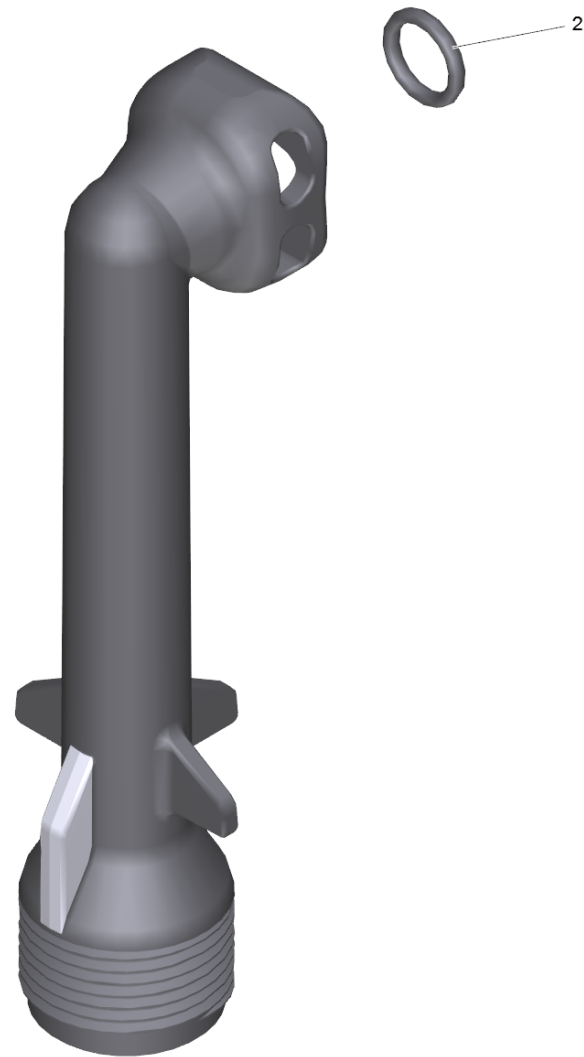

## 12 High-pressure outlet for replacement wit (4.063-914.0)

Home and Garden \ High pressure cleaner cold water \ Electric motor \ K 2 \ K 2 Basic \*EU \ Spare parts list K2 Basic \*EU (CORE) \ Pump set \ Pump set R V \ High-pressure outlet for replacement wit

POS	Article no.	Description	Quantity	Unit
2	6.362-113.0	O-Ring seal 6,0 x 2,0 NBR 70	1.000	ST