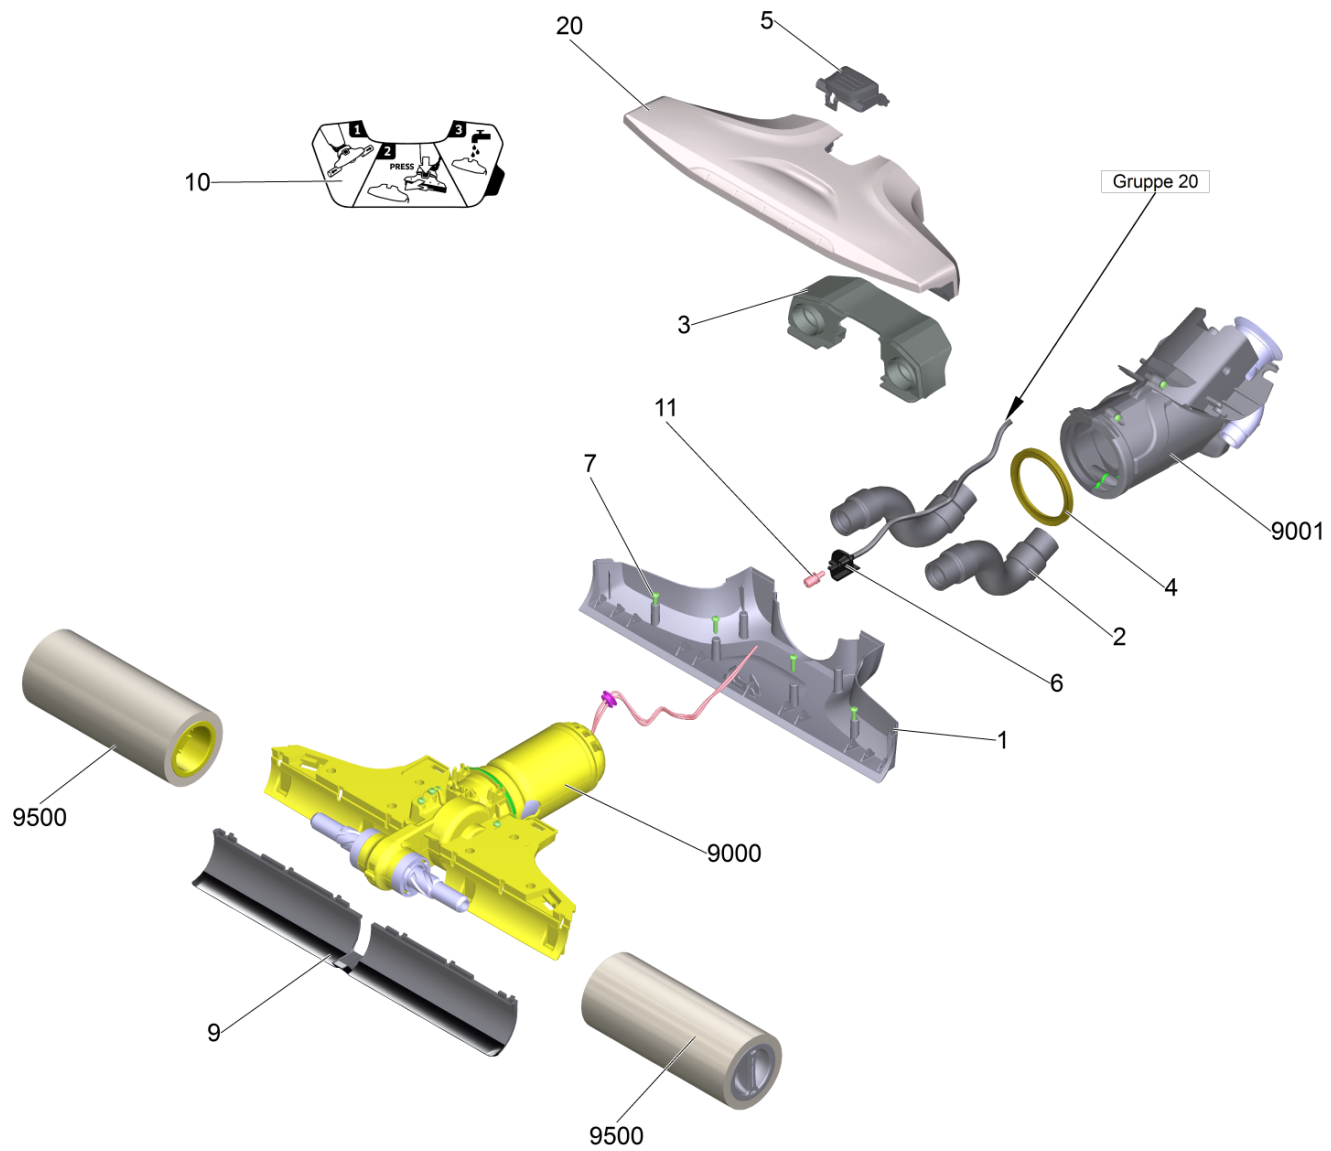

10 Power brush complete white alt

Home and Garden \ Hard surfaces cleaner \ FC 5 (white) *EU \ Power brush complete white alt

10 Power brush complete white alt

Home and Garden \ Hard surfaces cleaner \ FC 5 (white) *EU \ Power brush complete white alt

POS	Article no.	Description	Quantity	Unit	Remark
1	5.055-461.0	Covering cap power brush grey	1	PC	
2	6.901-002.0	Suction hose complete	2	PC	
3	5.055-473.0	Covering cap hose connection grey	1	PC	
5	5.055-431.0	Locking part suction nozzle black	1	PC	
6	5.055-432.0	Hose connection	1	PC	
7	6.633-012.0	Oval head screw 3x12	10	PC	
9	5.055-410.0	Sweep edge	1	PC	
10	5.397-816.3	Label vacuum channel packaged FC 5	1	PC	
11	5.055-506.0	Hose stem	1	PC	
20	2.055-020.0	Accessories vacuum channel white FC5	1	PC	
9000	4.055-102.0	Housing transmission yellow f.E.	1	PC	Version 1
9000	4.055-217.0	Housing transmission complete yel/withou	1	PC	Version 2
9001	4.055-059.0	Joint housing grey for replacement	1	PC	with Bypass
9001	4.055-225.0	Joint housing grey for replacement	1	PC	without Bypass
9500	2.055-006.0	Set of rollers yellow set gelb	1	PC	
9500	2.055-007.0	Set of rollers grey set grau	1	PC	
9500	2.055-021.0	Stone rollers set two parts	1	PC	
9500	2.055-022.0	Wooden rollers set	1	PC	