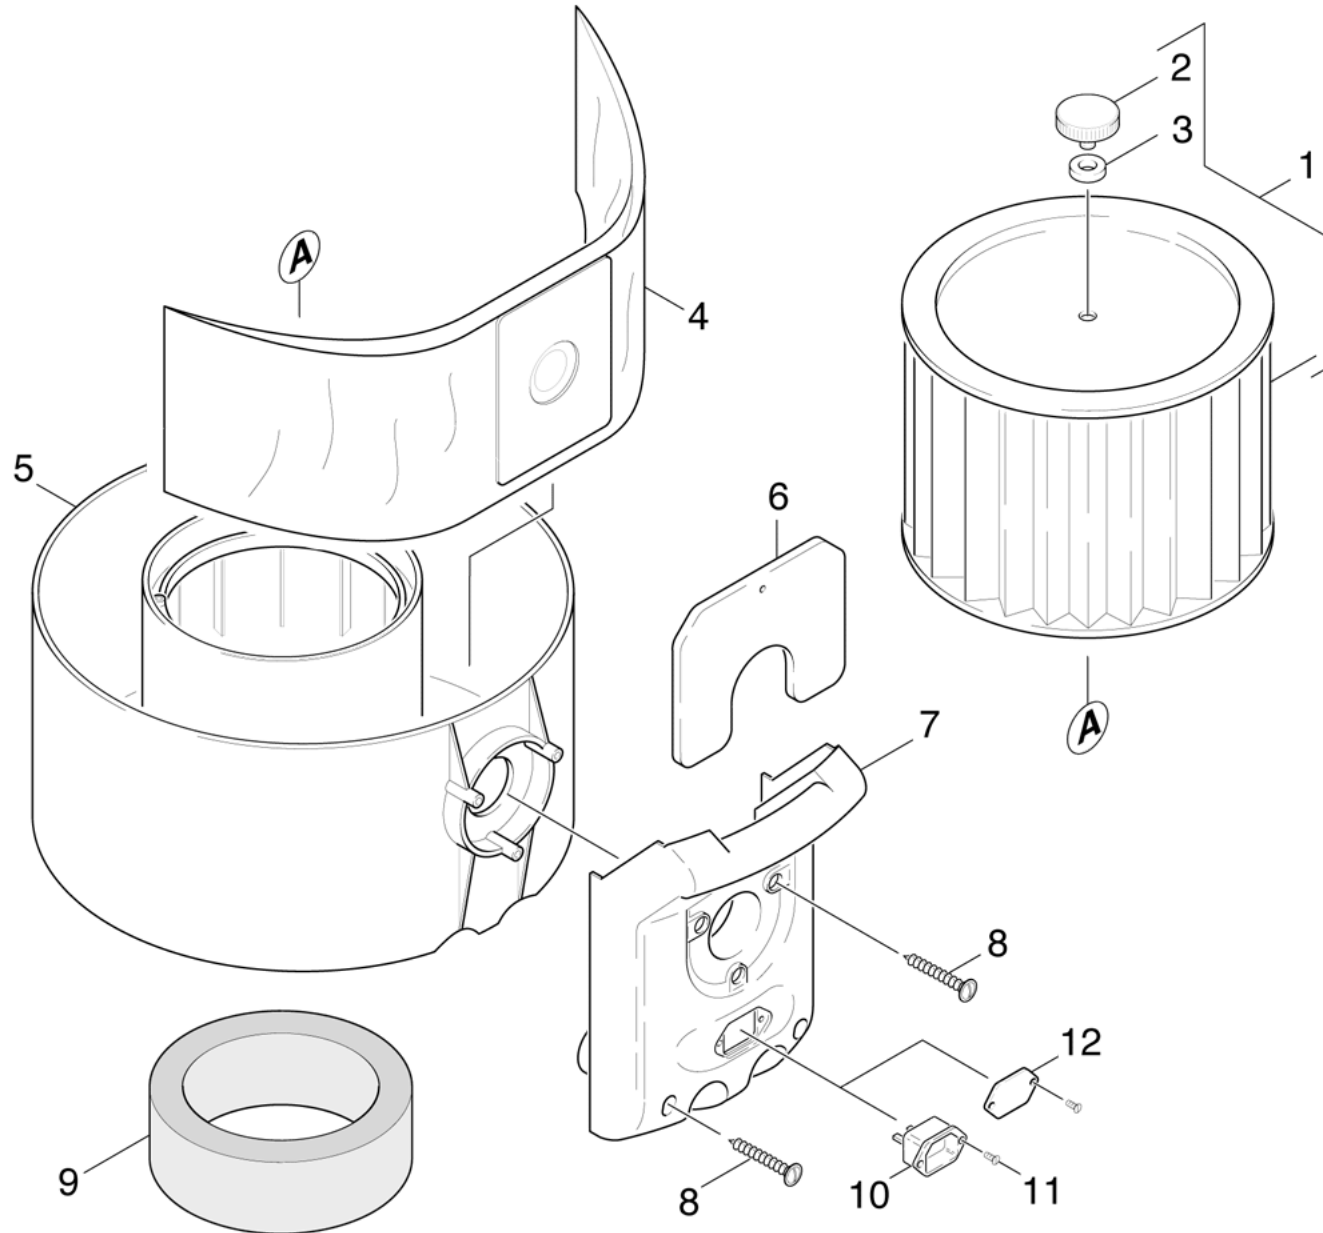

30 Tank and filter

Professional \ Vacuum cleaner \ Dry vacuum cleaner \ T 201 +ESB 28 *EU \ Spare parts list T 201 \ Tank and filter

30 Tank and filter

Professional \ Vacuum cleaner \ Dry vacuum cleaner \ T 201 +ESB 28 *EU \ Spare parts list T 201 \ Tank and filter

POS	Article no.	Description	Quantity	Unit	Remark
1	2.638-093.0	Accessories set filter	1.000	ST	
12	5.002-923.0	Cover plate	1.000	ST	
	Item text1: / 1.889-882.0				
4	6.903-523.0	Dust bag 200 ST.	1.000	ZSA	//200 STCK/QTY/NBR/
4	6.906-118.0	Filter bag set 10 St.	1.000	ZSA	
7	5.321-363.0	Hand grip	1.000	ST	
9	6.286-200.0	Insulating mat	1.000	ST	
3	6.362-076.0	Joint ring	1.000	ST	
2	7.303-301.0	Knurled thumb screw M5x8-ST-A2E DIN 653	1.000	ST	
11	6.303-262.0	Oval head screw 2,9X 16	2.000	ST	
10	6.646-200.0	Plug socket	1.000	ST	
	Item text1: / 1.889-110.0 / -121.0 / -131.0 / -281.0				
	Item text2: / -291.0 / -601.0 / -731.0 / -801.0				
8	7.303-086.0	Screw 5x30 -10.9-R2R (K-In6Rd)	5.000	ST	
6	2.860-119.0	Slider T201	1.000	ST	
5	5.070-139.0	Tank	1.000	ST	
	Item text1: / 1.889-831.0				
5	5.070-125.0	Tank	1.000	ST	
	Item text1: / 1.889-110.0 / -121.0 / -131.0 / -281.0				
	Item text2: / -291.0 / -601.0 / -731.0 / -801.0				