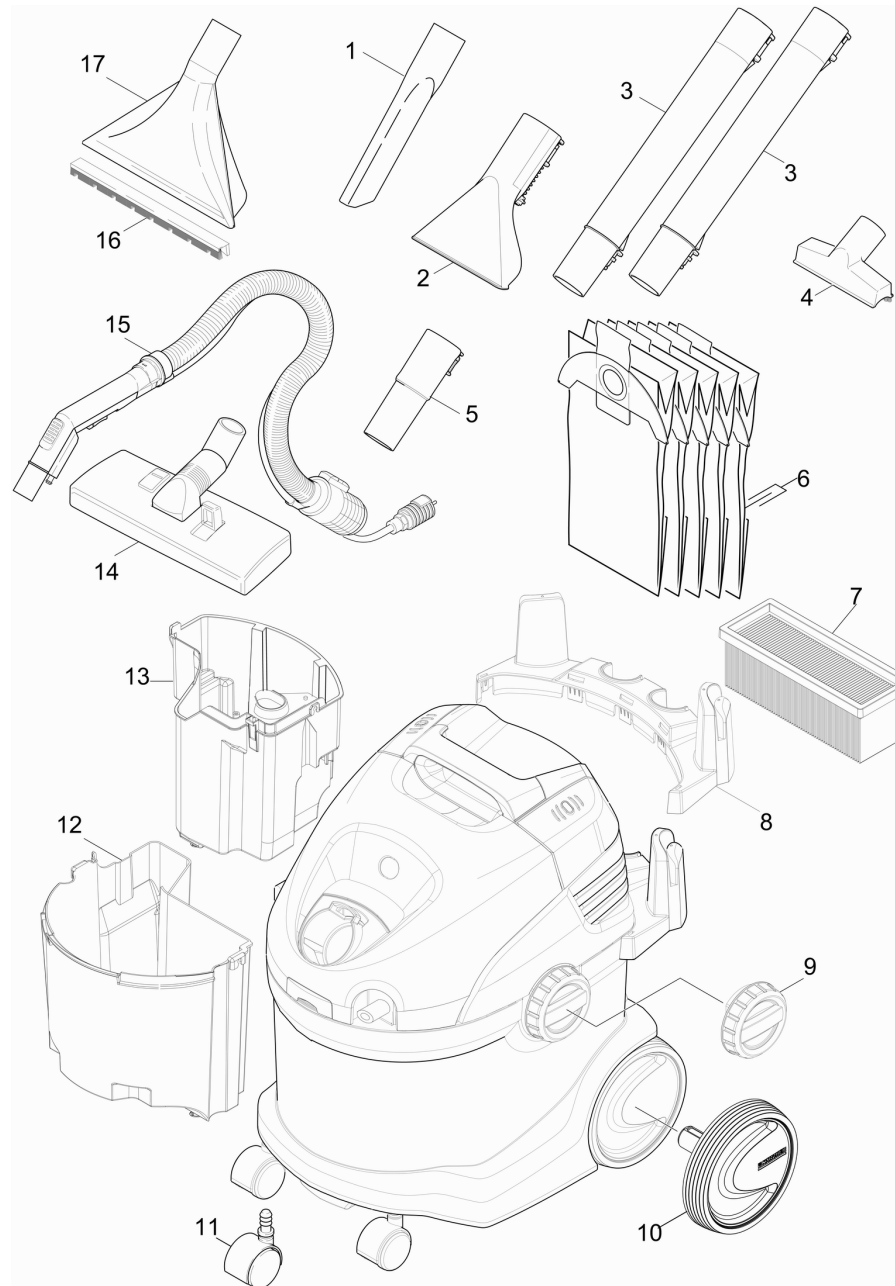

# Short spare parts list

Home and Garden \ Spray extraction \ SE 6.100 (white) \*EU \ Short spare parts list

## Short spare parts list

Home and Garden \ Spray extraction \ SE 6.100 (white) \*EU \ Short spare parts list

**KÄRCHER**

POS	Article no.	Description	Quantity	Unit
8	9.412-340.0	Accessory Holder	1.000	ST
5	9.012-279.0	Adapter /ADATTATORE ACC.SE	1.000	ST
16	9.012-276.0	Carpet nozzle Spray-Ex	1.000	ST
17	9.012-276.0	Carpet nozzle Spray-Ex	1.000	ST
11	6.435-353.0	Castor D 42	1.000	ST
14	6.906-511.0	Combination nozzle DN35	1.000	ST
1	6.900-385.0	Crevice nozzle DN35	1.000	ST
3	9.012-468.0	Extension pipe SE 4002/TUBO PROLUNGA SE	2.000	ST
6	6.904-143.0	Filter kit WD/SE	1.000	ZSA
7	6.414-498.0	Flat-pleated filter SE	1.000	ST
13	9.001-803.0	Fresh water tank	1.000	ST
15	9.437-025.0	Hose complete SE	1.000	ST
9	9.001-801.0	Set closure SE5/6	1.000	ST
4	6.905-998.0	Upholstery nozzle complete NW35	1.000	ST
2	2.885-018.0	Upholstery spray extraction nozzle SE	1.000	ST
12	9.001-804.0	Waste water tank	1.000	ST
10	9.412-213.0	Wheel complete	1.000	ST