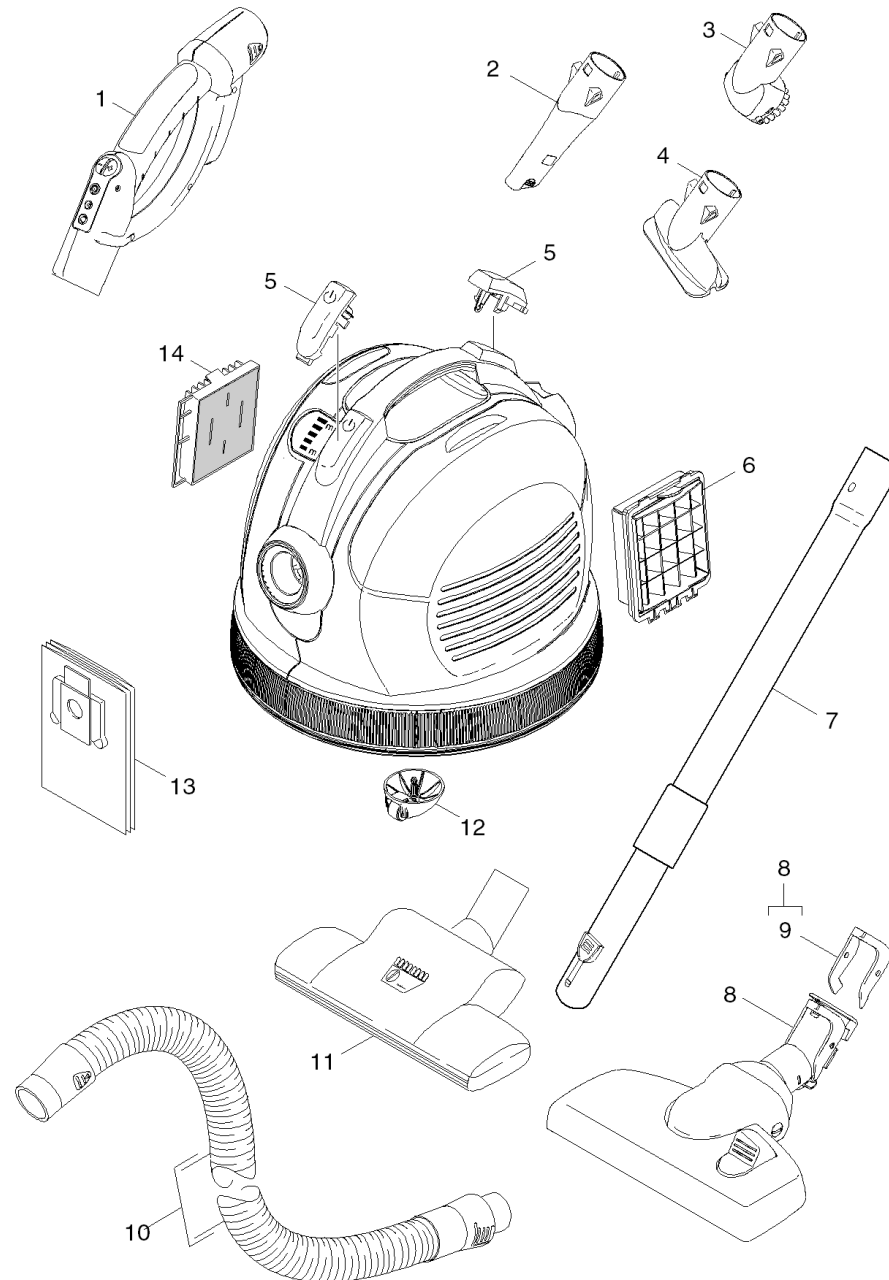

Short spare parts list

Home and Garden \ Vacuum cleaner \ Dry vacuum cleaner \ VC 6300 *EU \ Short spare parts list

Short spare parts list

Home and Garden \ Vacuum cleaner \ Dry vacuum cleaner \ VC 6300 *EU \ Short spare parts list

POS	Article no.	Description	Quantity	Unit
12	4.195-063.0	Castor complete	1.000	ST
2	4.195-202.0	Crevice nozzle telescope	1.000	ST
13	6.904-329.0	Filter bag fleece VC 5pc.	1.000	ST
6	6.414-805.0	Filter HEPA 12 VC	1.000	ST
14	6.414-799.0	Filter motor complete	1.000	ST
8	4.195-131.0	Floor tool Comfoglidle 2006	1.000	ST
3	4.195-005.0	Furniture brush	1.000	ST
1	6.902-143.3	Hand tube complete IR	1.000	ST
9	5.195-233.0	Lever connection piece	1.000	ST
5	4.195-007.0	Pushbutton only for replacement	1.000	ST
10	6.901-058.0	Suction hose complete	1.000	ST
7	6.902-066.3	Telescopic tube complete	1.000	ST
11	4.130-177.0	Turbo suction nozzle VC	1.000	ST
4	4.195-004.0	Upholstery nozzle	1.000	ST