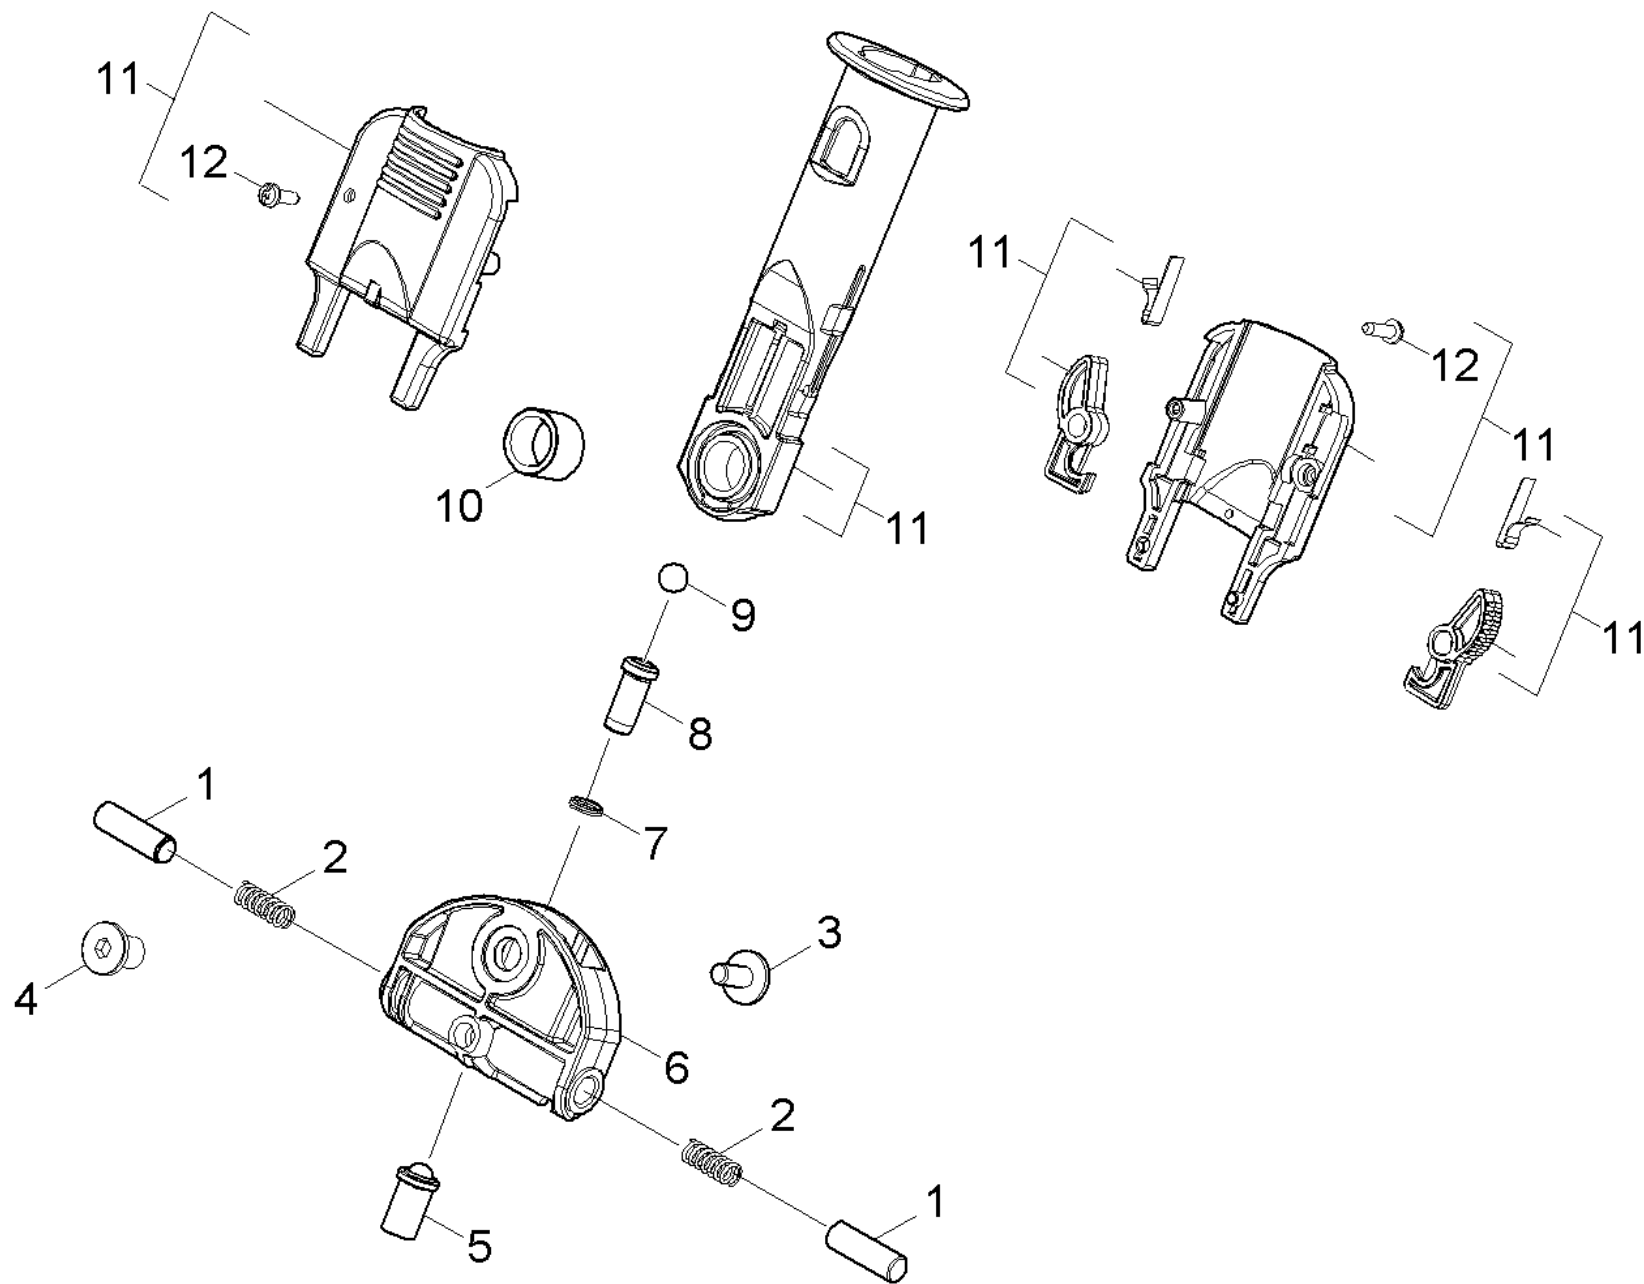

10 Individual parts

POS	Article no.	Description	Quantity	Unit	Remark	Foot note text
1	4.081-005.0	Bottom part complete	1	PC	1.545-117/-118/-119/-120	
2	4.324-047.0	Pushbutton with spring	1	PC		YELLOW
4	4.454-000.3	Transmission	1	PC		
5	6.654-328.0	Accumulator replacement Li-Ion	1	PC		
6	7.303-129.0	Screw 4x16-10.9-R2R (K-In6Rd)	11	PC		
7	6.348-427.0	Toothed belt	1	PC		
8	4.070-946.0	Tube complete	1	PC		
9	4.070-606.0	Hand grip complete	1	PC		
10	4.623-750.0	Motor complete	1	PC		
11	6.645-915.0	BC 1/1.8 *EU	1	PC		
	Item text1: only for 1.545-129.0					
11	6.645-915.0	BC 1/1.8 *EU	1	PC		
	Item text1: only for 1.545-126.0					
12	4.762-400.0	Roller brush packaged	1	PC		BLACK
12	4.762-401.0	Roller brush red packaged	1	PC		RED
13	4.880-058.0	Roller set	1	PC		
14	4.070-804.0	Sweep tank complete	1	PC		
16	4.822-434.0	Electrical small parts complete	1	PC		
17	6.630-413.0	Switch	1	PC		
19	5.515-000.0	Wheel grey	2	PC		
20	6.343-187.0	Lock washer	2	PC		
21	4.672-201.0	Locking part complete	2	PC		
22	5.008-775.0	Bearing plate left	1	PC		
23	5.080-028.0	Top part	1	PC		
24	5.605-314.0	Joint	1	PC		
25	4.110-013.0	Thrust piece springy	1	PC		
26	5.324-137.0	Pushbutton connection accumulator	1	PC		
27	6.330-254.0	Leg spring	1	PC		
29	6.654-190.0	Rechargeable battery changer *EU BC 1/1.	1	PC		
29	6.654-204.0	Rechargeable battery changer quadruple *	1	PC		
31	4.682-092.0	Electronics complete	1	PC		
32	6.346-043.0	Ferrite ring	1	PC		