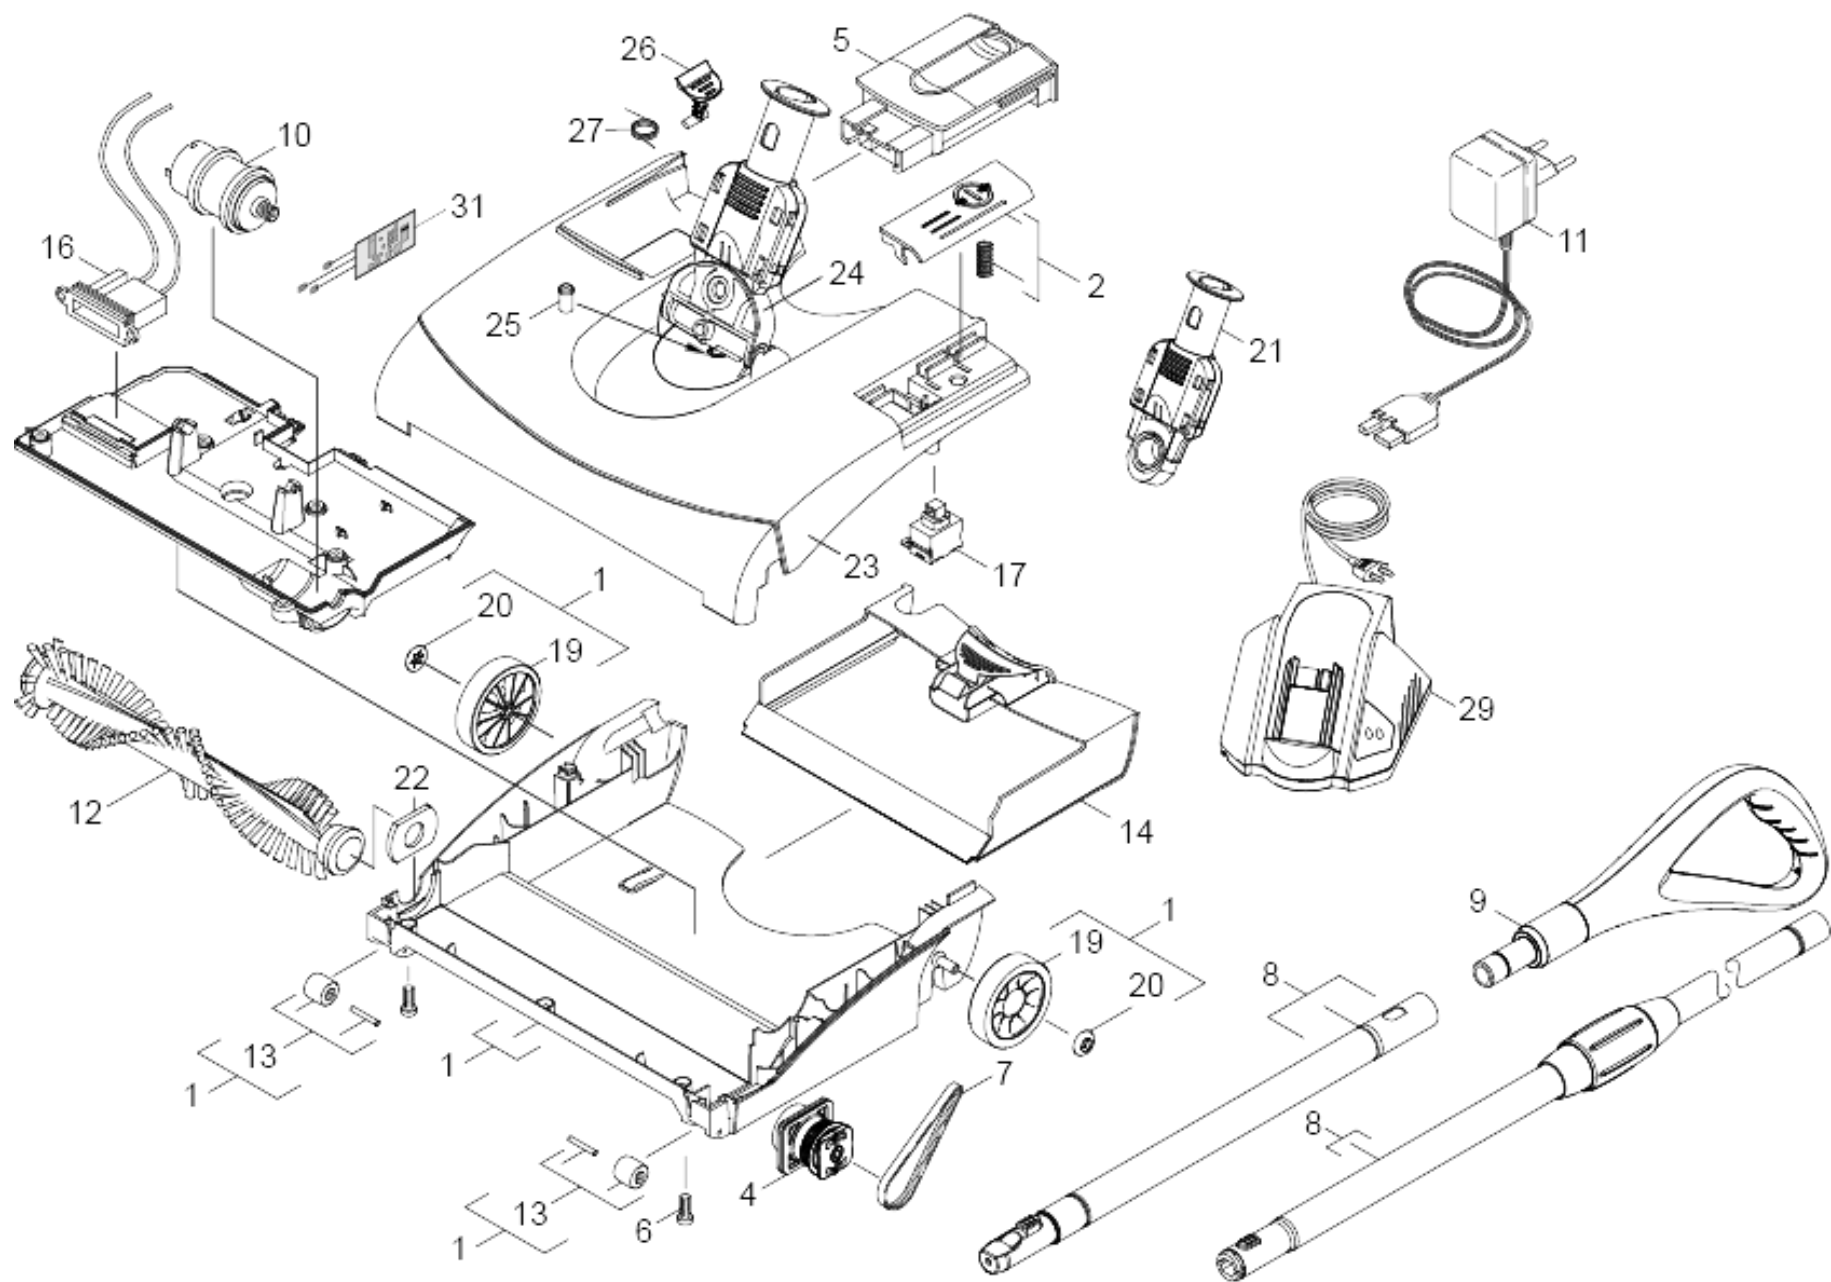

10 Individual parts

POS	Article no.	Description	Quantity	Unit	Remark	Foot note text
1	4.081-005.0	Bottom part complete	1	PC	1.545-117/-118/-119/-120	
2	4.324-047.0	Pushbutton with spring	1	PC		YELLOW
4	4.454-000.3	Transmission	1	PC		
5	6.654-328.0	Accumulator replacement Li-Ion	1	PC		
6	7.303-129.0	Screw 4x16-10.9-R2R (K-In6Rd)	11	PC		
7	6.348-427.0	Toothed belt	1	PC		
8	4.070-946.0	Tube complete	1	PC		
9	4.070-606.0	Hand grip complete	1	PC		
10	4.623-750.0	Motor complete	1	PC		
11	6.645-915.0	BC 1/1.8 *EU	1	PC		
	Item text1: only for 1.545-129.0					
11	6.645-915.0	BC 1/1.8 *EU	1	PC		
	Item text1: only for 1.545-126.0					
12	4.762-400.0	Roller brush packaged	1	PC		BLACK
12	4.762-401.0	Roller brush red packaged	1	PC		RED
13	4.880-058.0	Roller set	1	PC		
14	4.070-804.0	Sweep tank complete	1	PC		
16	4.822-434.0	Electrical small parts complete	1	PC		
17	6.630-413.0	Switch	1	PC		
19	5.515-000.0	Wheel grey	2	PC		
20	6.343-187.0	Lock washer	2	PC		
21	4.672-201.0	Locking part complete	2	PC		
22	5.008-775.0	Bearing plate left	1	PC		
23	5.080-028.0	Top part	1	PC		
24	5.605-314.0	Joint	1	PC		
25	4.110-013.0	Thrust piece springy	1	PC		
26	5.324-137.0	Pushbutton connection accumulator	1	PC		
27	6.330-254.0	Leg spring	1	PC		
29	6.654-190.0	Rechargeable battery changer *EU BC 1/1.	1	PC		
29	6.654-204.0	Rechargeable battery changer quadruple *	1	PC		
31	4.682-092.0	Electronics complete	1	PC		
32	6.346-043.0	Ferrite ring	1	PC