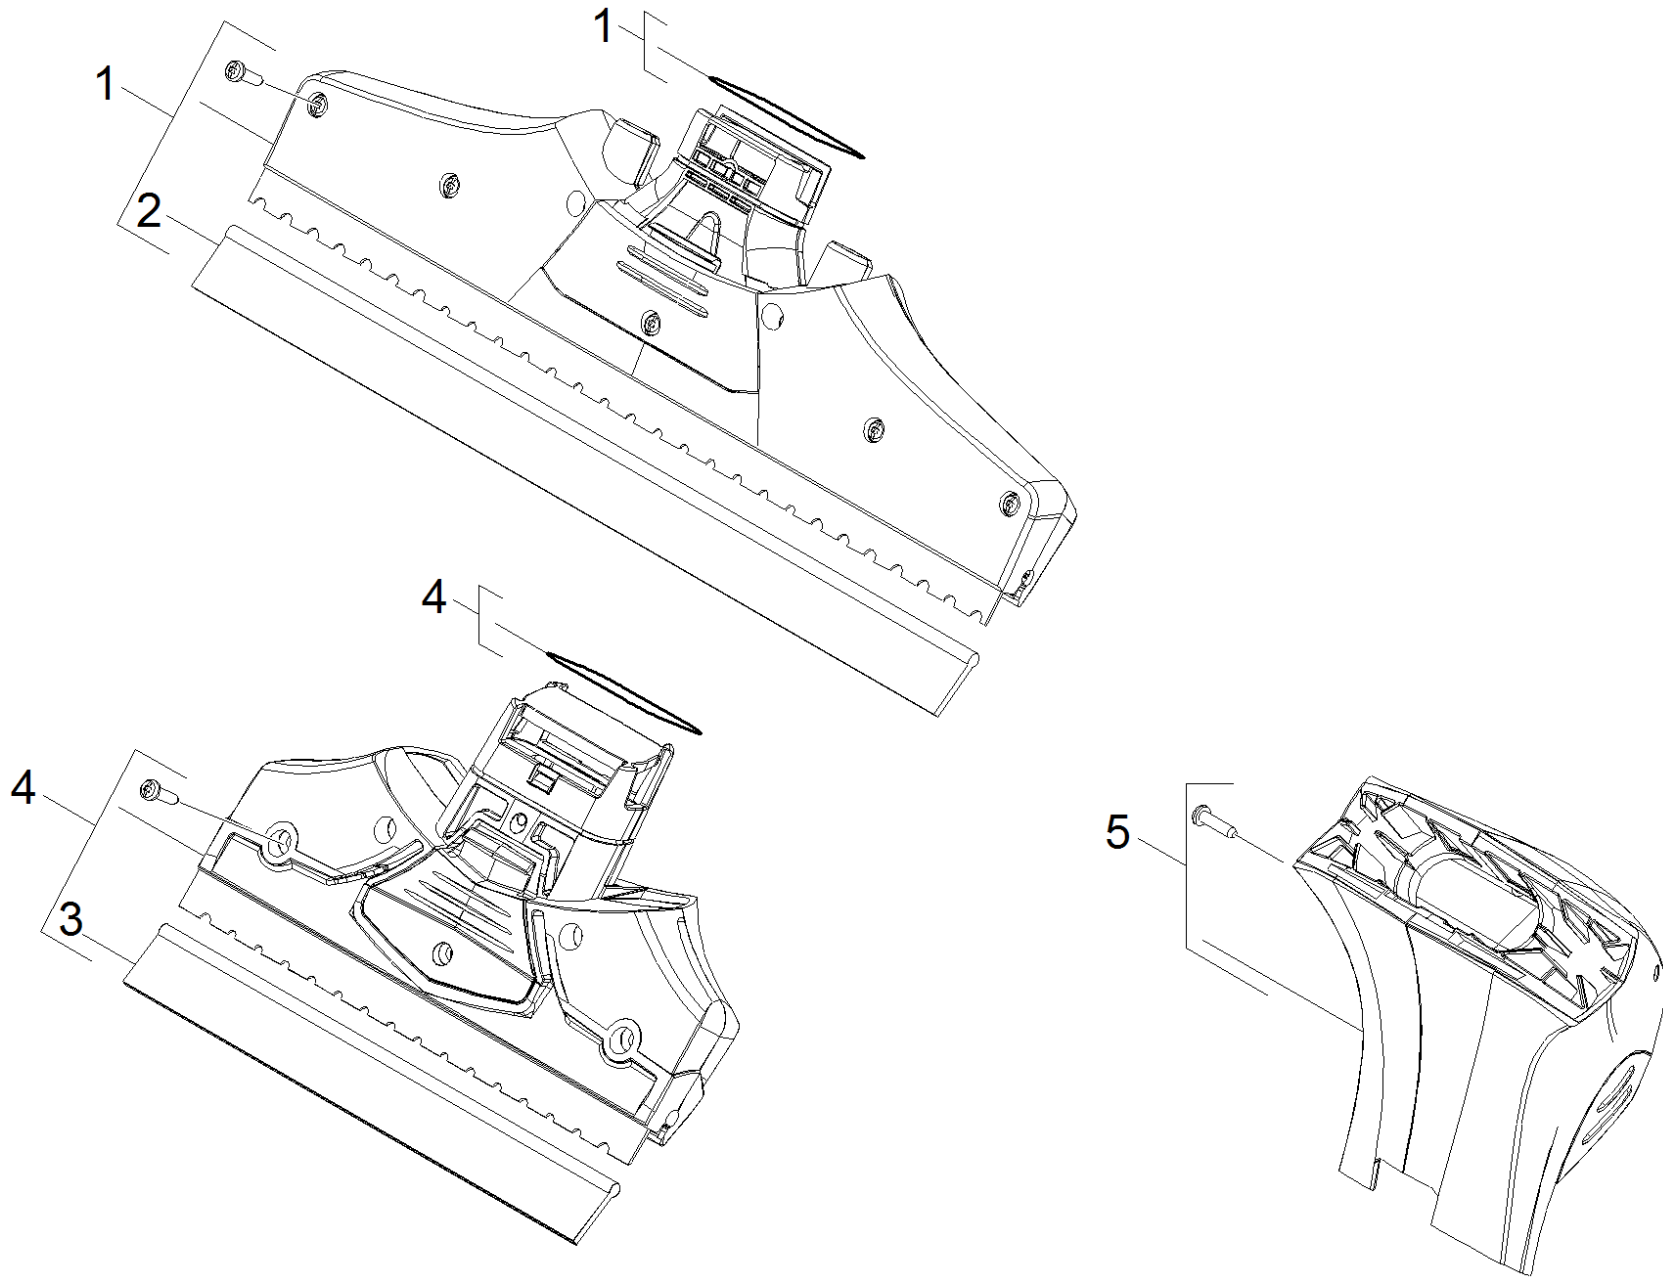

10 Top part

Home and Garden \ Window cleaner \ WV 2 Black Edition *EU \ Spare parts list 1.633-426.0, -425.0 \ Top part

10 Top part

Home and Garden \ Window cleaner \ WV 2 Black Edition *EU \ Spare parts list 1.633-426.0, -425.0 \ Top part

POS	Article no.	Description	Quantity	Unit
1	4.633-019.0	Suction nozzle black only for replacemen	1	PC
2	2.633-005.0	Pull-off lip WV 50 (280mm)	1	PC
3	2.633-104.0	Pull-off lip WV 50 (170mm)	1	PC
4	4.633-075.0	Suction nozzle complete replacement schm	1	PC
5	4.633-015.0	Separator yellow only for replacement	1	PC