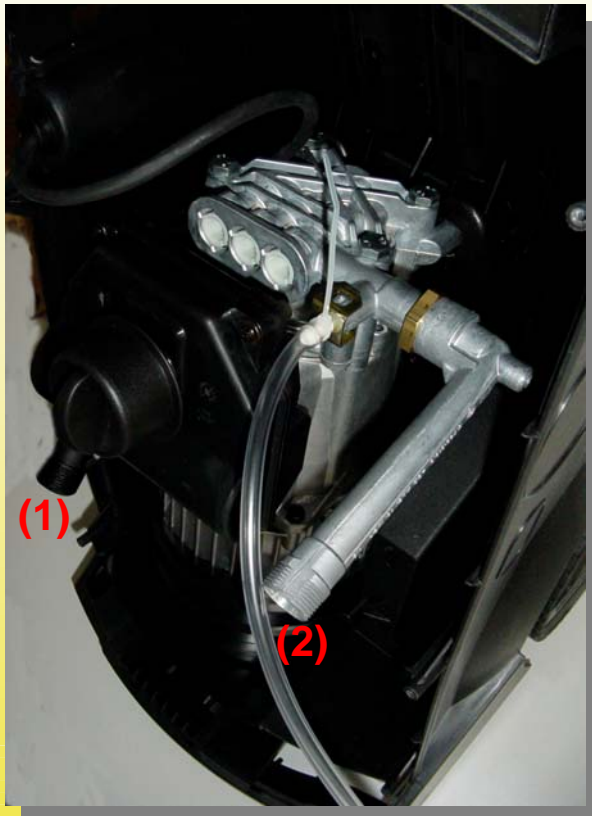

K 5.80 M plus

Features & Benefits