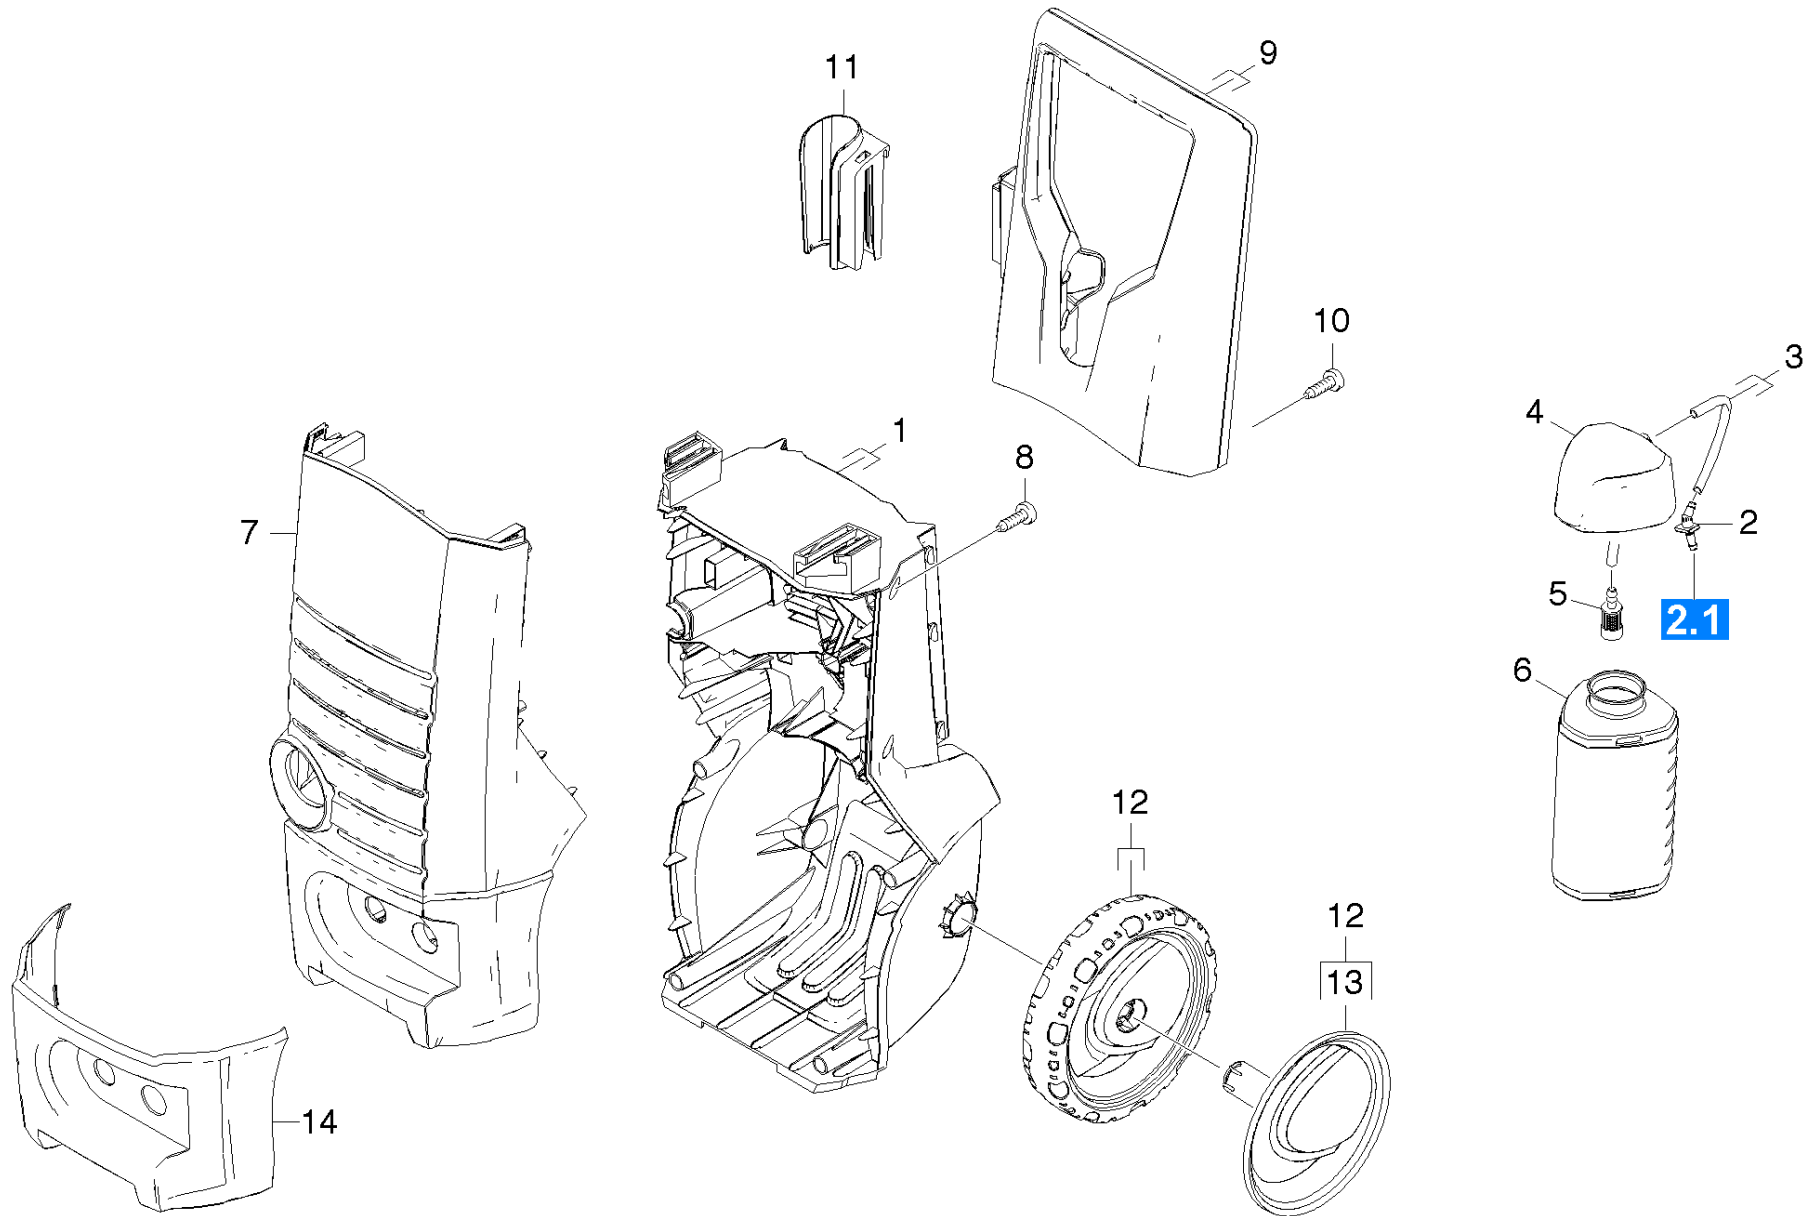

10 Housing

Overview technical documents/Home & Garden/High pressure cleaner cold water/Electric motor/K 3/K 3.80 MD (1.950-105.0)/Spare parts list K3.80MD-Plus */CA/10 Housing

10 Housing

Overview technical documents/Home & Garden/High pressure cleaner cold water/Electric motor/K 3/K 3.80 MD (1.950-105.0)/Spare parts list K3.80MD-Plus */CA/10 Housing

Poz.	Materiāla Nr.	Nosaukums	Daudzums	Pārdoš. vienība
1	5.033-217.0	Chassis	1.000	ST
2	9.037-314.0	Nipple	1.000	ST
3	6.388-216.0	Šjūtene DN 5	1.000	M
4	5.071-189.0	Cap tank cleaning agents	1.000	ST
5	5.731-652.0	Filtrs ar atsvariņu	1.000	ST
6	5.071-188.0	Tank cleaning agents	1.000	ST
7		Cover (K3.80MD)	1.000	ST
8	9.086-173.0	Skrūve Hi-Lo d.4x22 Torx-d.7,5	8.000	ST
9	5.321-867.0	Handhold complete	1.000	ST
10	9.086-203.0	Screw	2.000	ST
11	5.321-904.0	Pistoles turētājs	1.000	ST
12	4.515-281.0	Wheel set Parabel 200	1.000	ST
13	4.515-291.0	Screen for replacement 200 Parabel SF	1.000	ST
14		Bumper */CA	1.000	ST