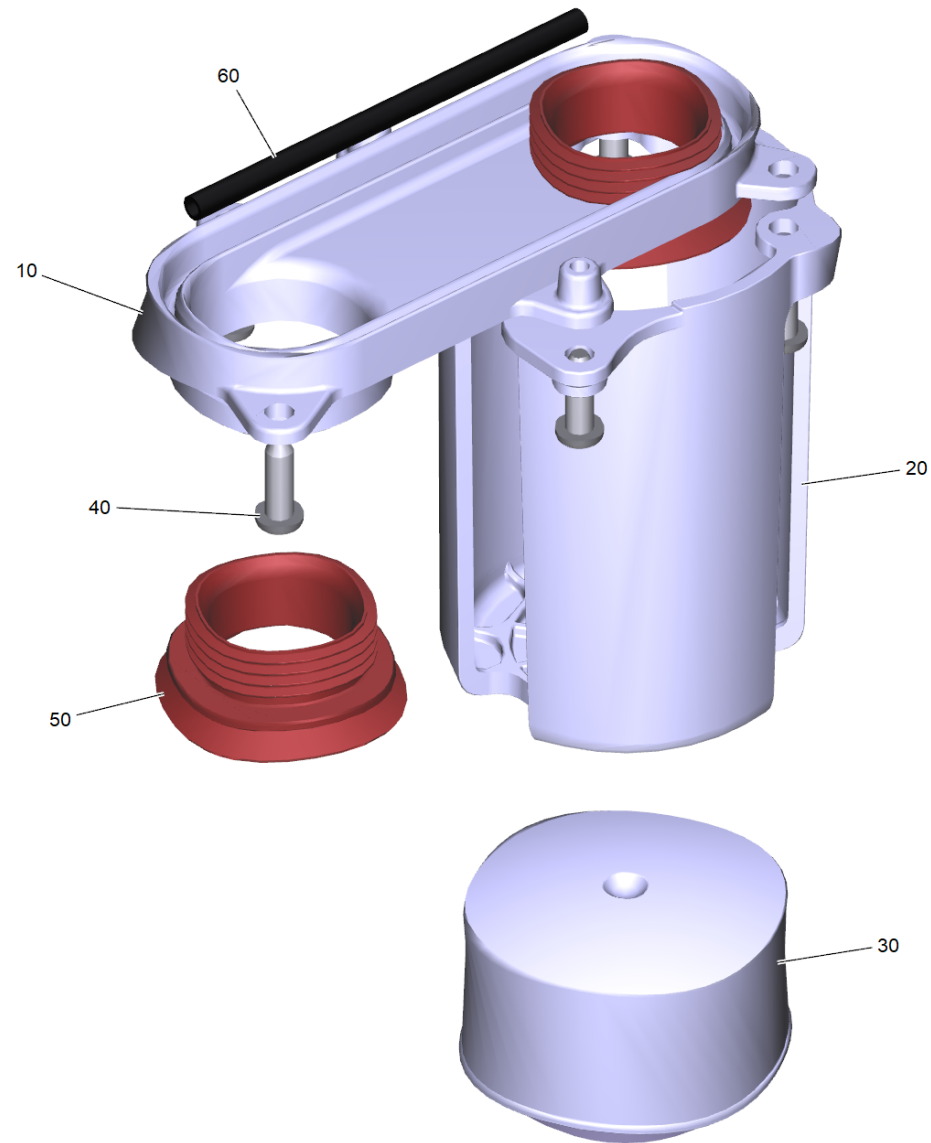

9000 Conversion kit float (2.639-292.0)

Professional \ Floor cleaner \ Compact \ BD 38/12 C *BR \ BD 38/12 C *EU \ Waste water tank complete \ Cover waste water tank replacement \ Conversion kit float

9000 Conversion kit float (2.639-292.0)

Professional \ Floor cleaner \ Compact \ BD 38/12 C *BR \ BD 38/12 C *EU \ Waste water tank complete \ Cover waste water tank replacement \ Conversion kit float

POS	Article no.	Description	Quantity	Unit
10	5.037-861.0	Float retainer	1	PC
20	5.037-862.0	Float cage	1	PC
30	4.035-607.0	Float replacement	1	PC
40	7.303-104.0	Screw 5x16 -A2-70 (IN6RD)	6	PC
50	5.050-415.0	Joint ring	2	PC
60	6.273-037.0	Seal string cellular rubber 3	0,28	m