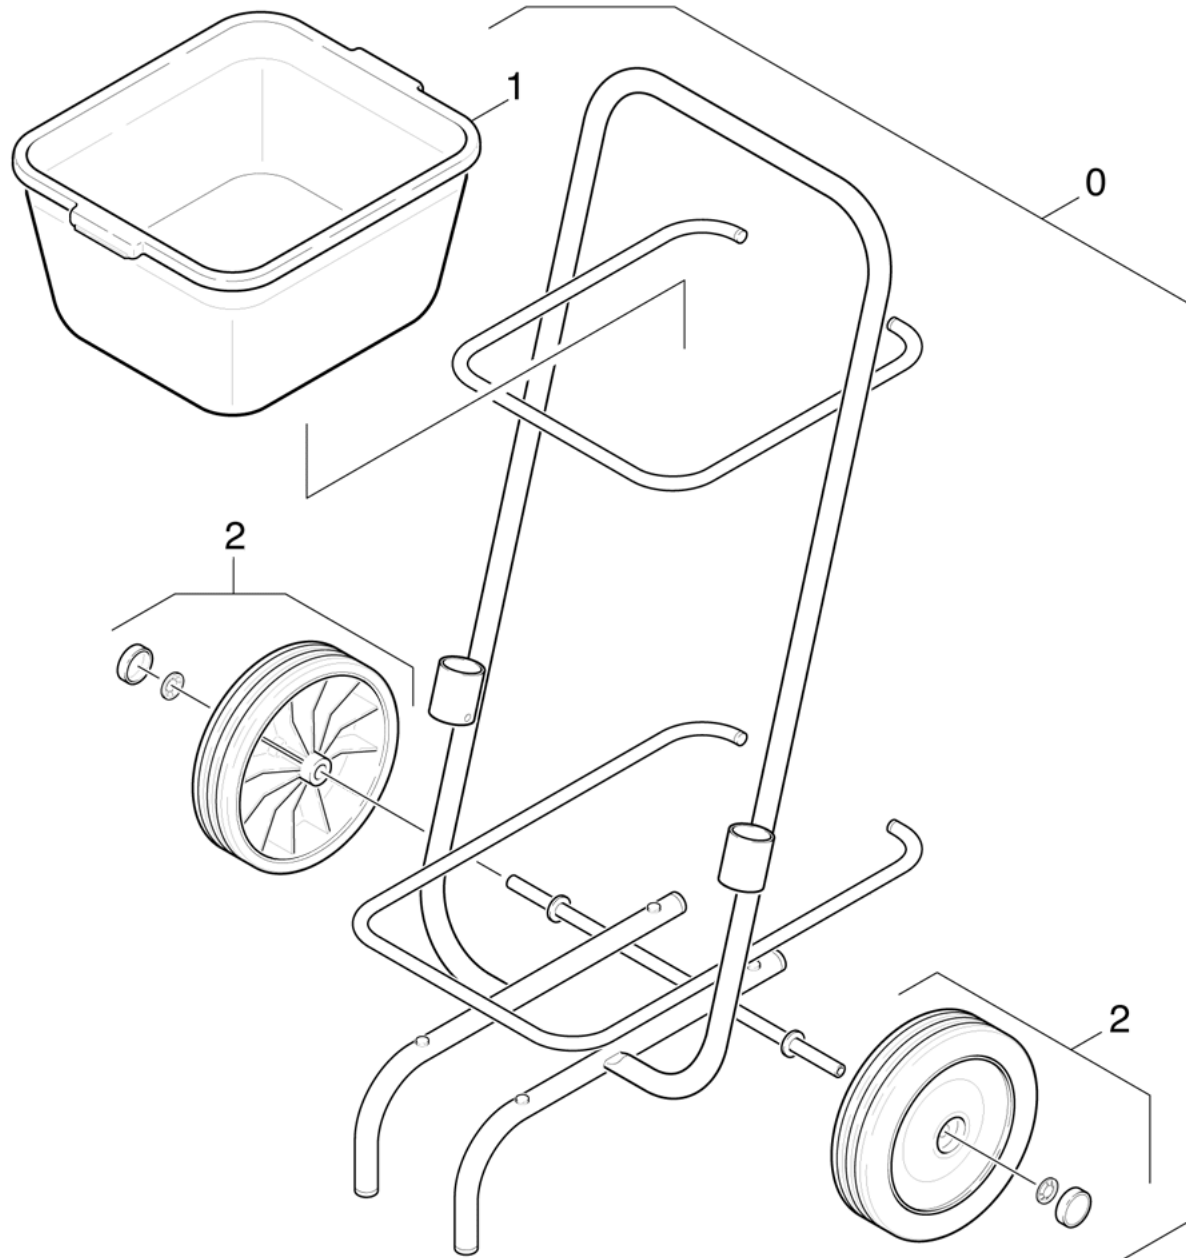

50 Driving carriage

Professional \ Steamer \ DE 4001 *EU \ Spare parts list DE 4001 \ Driving carriage

50 Driving carriage

Professional \ Steamer \ DE 4001 *EU \ Spare parts list DE 4001 \ Driving carriage

POS	Article no.	Description	Quantity	Unit
0	6.962-239.0	Driving carriage DE 4002	1	PC
2	7.777-999.0	Stockpiling discontinued	2	PC
1	6.962-140.0	Tub	1	PC