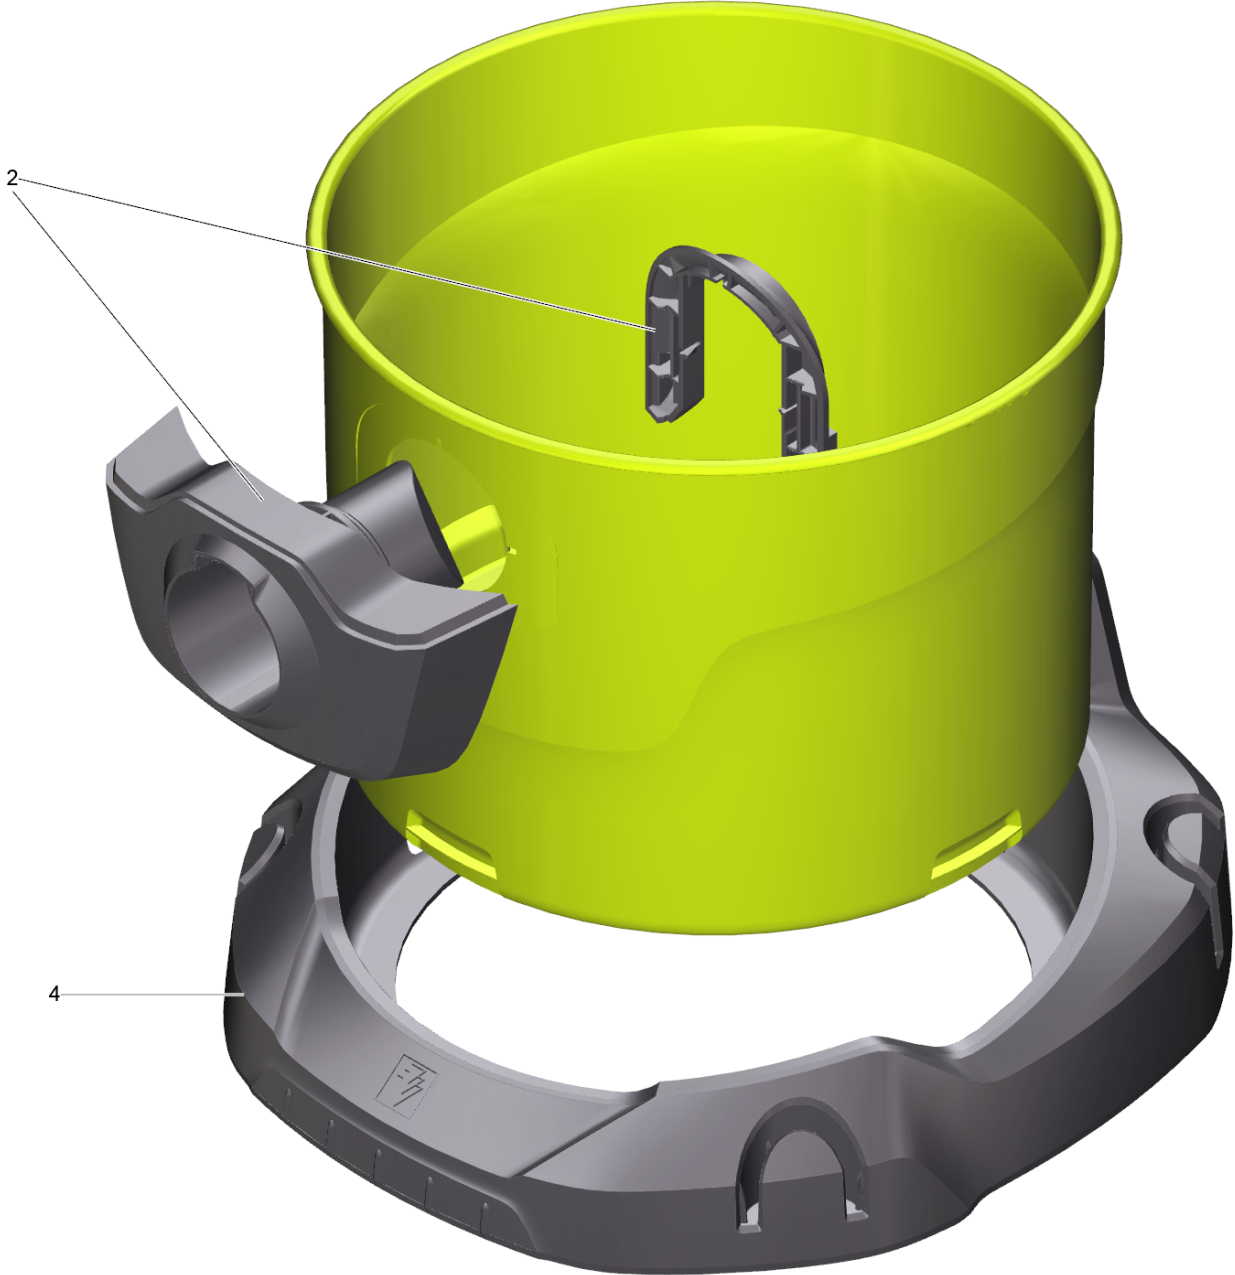

43 Cover complete for replacement WD 3 -Y (4.628-011.3)

---

<b>POS</b>	<b>Article no.</b>	<b>Description</b>	<b>Quantity</b>	<b>Unit</b>
3	5.628-044.3	Catch for cable for replacement yellow WD 3	1	PC
4	6.633-534.0	Oval head screw with Kombi-Torx 3x18	1	PC