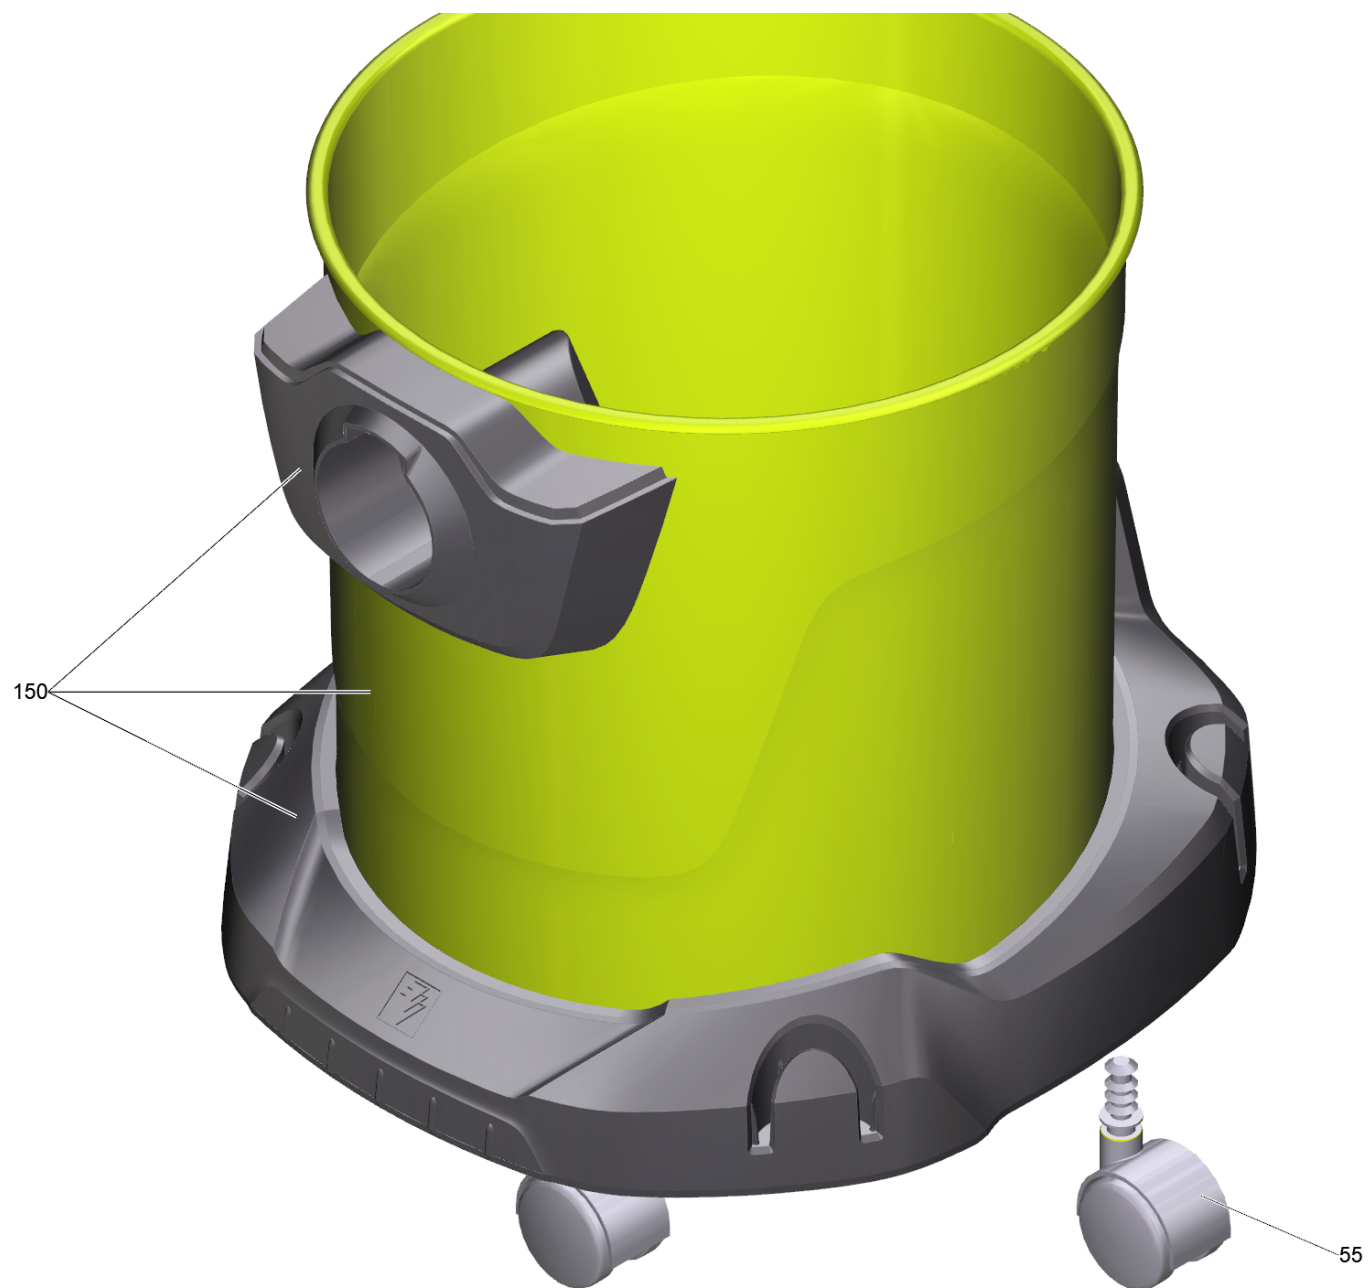

## **Spare parts list**

(1.628-104.0) WD 3 V-15/4/20 (YYY) \*EU

## Table of contents

---

WD 3 V-15/4/20 (YYY) *EU (1.628-104.0)	3
43 Cover complete for replacement WD 3 -Y (4.628-011.3)	7
150 Tank plastics for replacement 15L YBBY (4.628-006.3)	9
904 Vacuum kit for power tools WD 2St. (2.863-112.0)	11