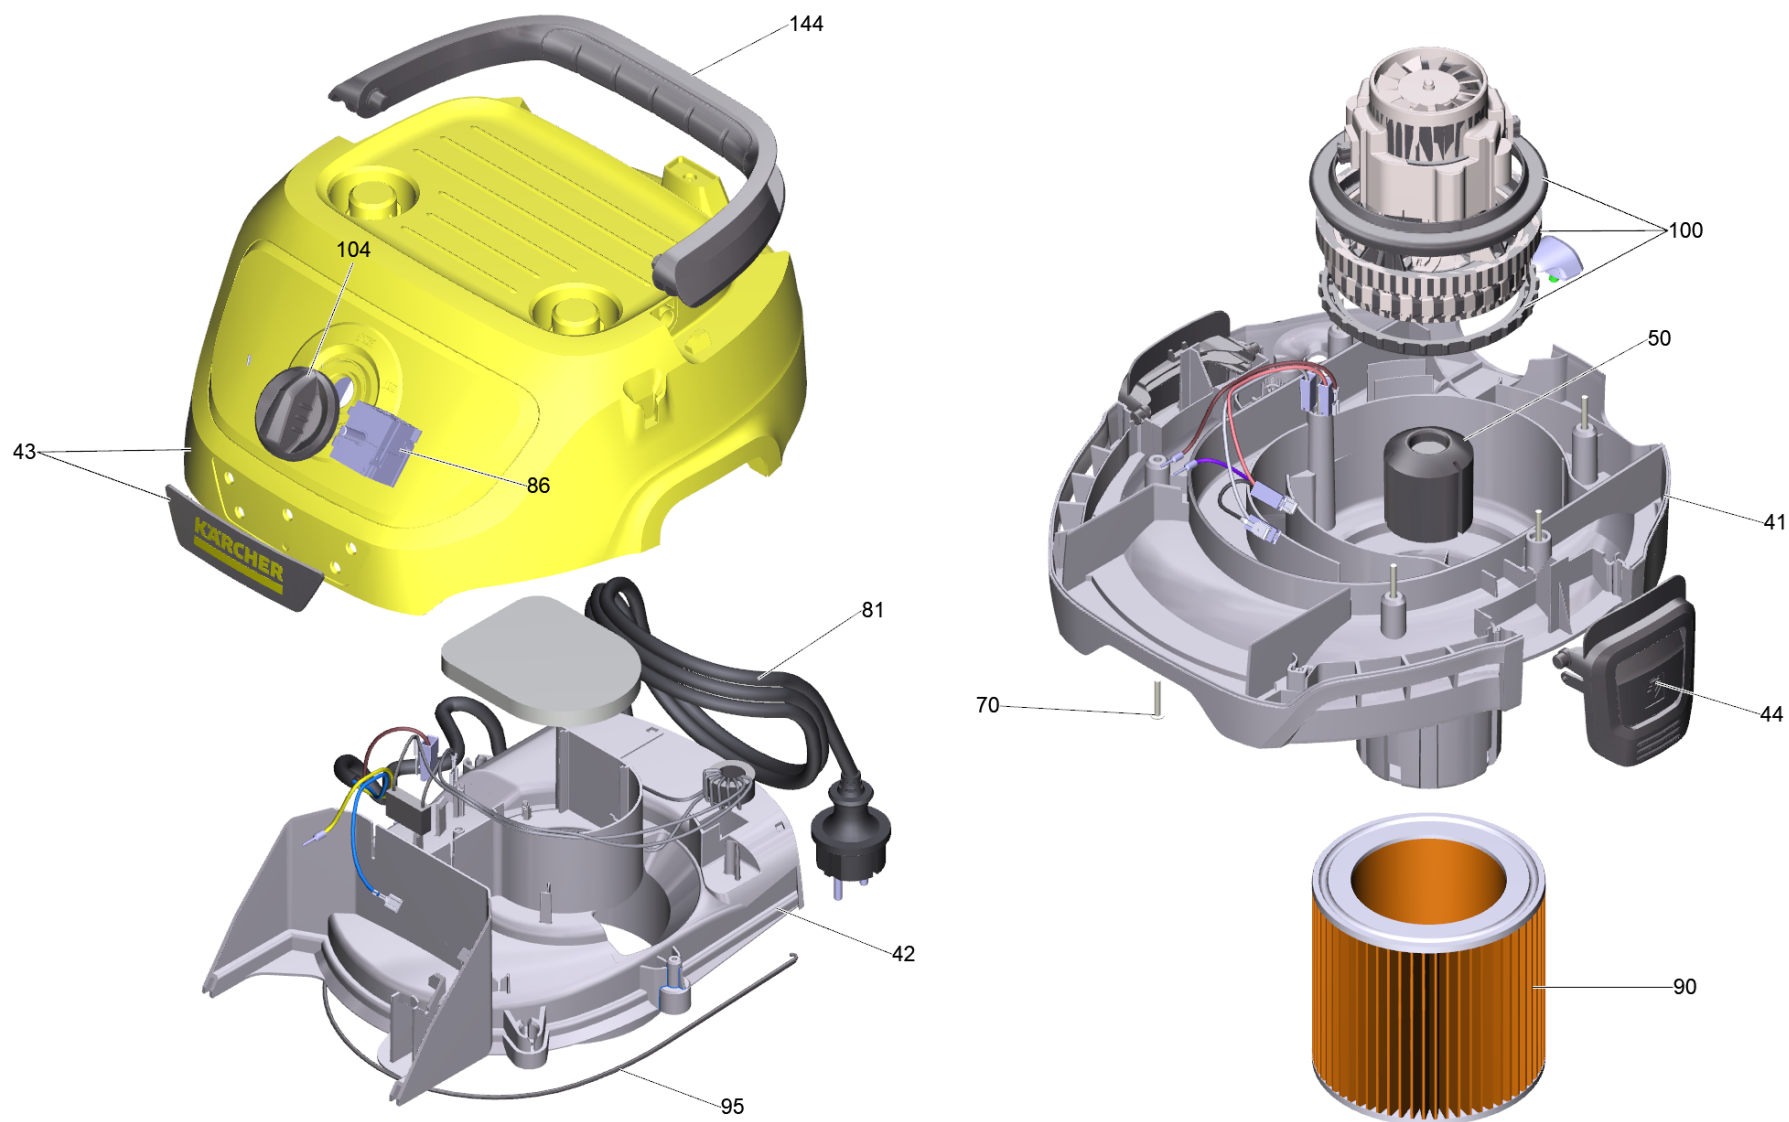

Table of contents

WD 3 V-15/4/20 (YYY) *EU (1.628-104.0)	3
43 Cover complete for replacement WD 3 -Y (4.628-011.3)	7
150 Tank plastics for replacement 15L YBBY (4.628-006.3)	9
904 Vacuum kit for power tools WD 2St. (2.863-112.0)	11