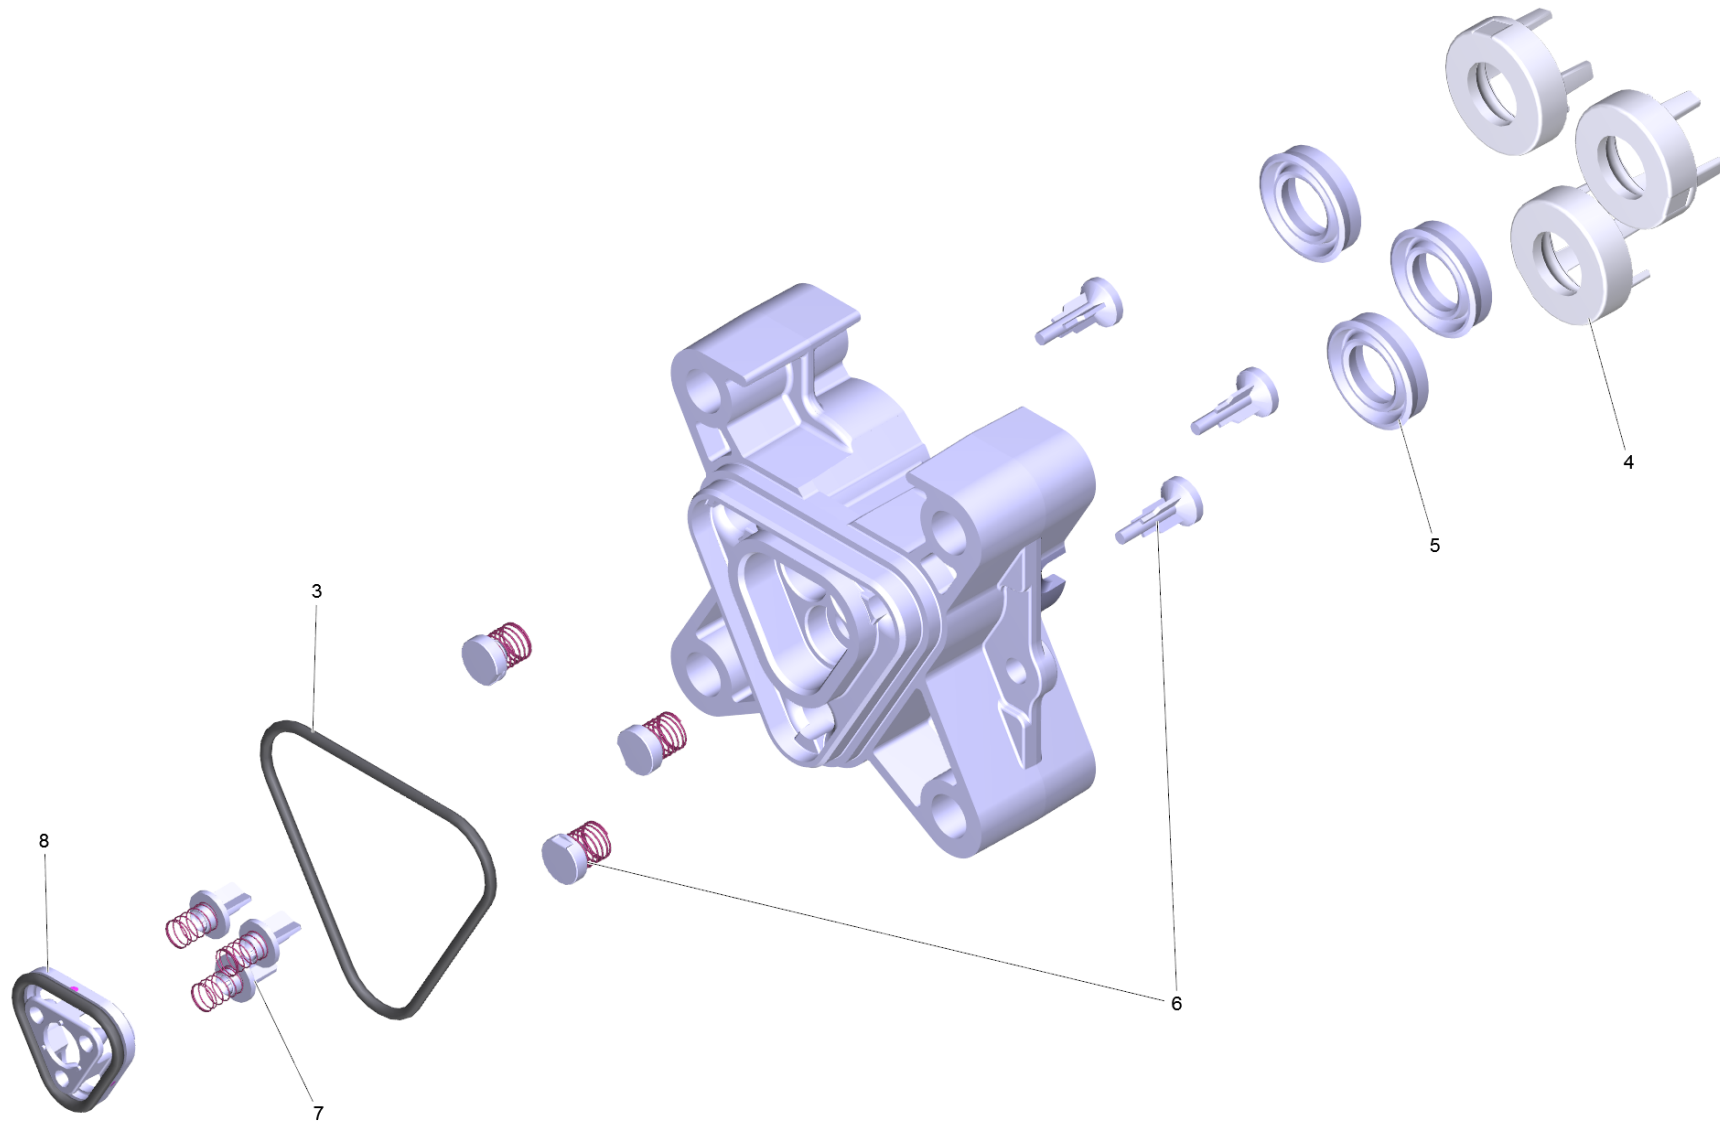

15 Pump head Alu (9001-2740) new oil seal (9.002-188.0)

Home and Garden \ High pressure cleaner cold water \ Electric motor \ K 3 \ K 3.800 eco!logic *AU \ Spare parts list K3.800 eco!logic*AU \ Pump set \ Housing \ Pump head Alu (9001-2740) new oil seal

15 Pump head Alu (9001-2740) new oil seal (9.002-188.0)

Home and Garden \ High pressure cleaner cold water \ Electric motor \ K 3 \ K 3.800 eco!logic*AU \ Spare parts list K3.800 eco!logic*AU \ Pump set \ Housing \ Pump head Alu (9001-2740) new oil seal

| POS | Article no. | Description | Quantity | Unit |
|-----|-------------|-----------------------|----------|------|
| 7 | 9.001-275.0 | Valve set | 1.000 | ST |
| 4 | 9.038-428.0 | Supportring 6,7 mm | 3.000 | ST |
| 6 | 9.001-110.0 | Moulded part complete | 1.000 | ST |
| 8 | 9.001-276.0 | Joining piece | 1.000 | ST |
| 5 | 6.362-875.0 | Grooved ring | 3.000 | ST |
| 3 | 9.081-424.0 | Form seal | 1.000 | ST |