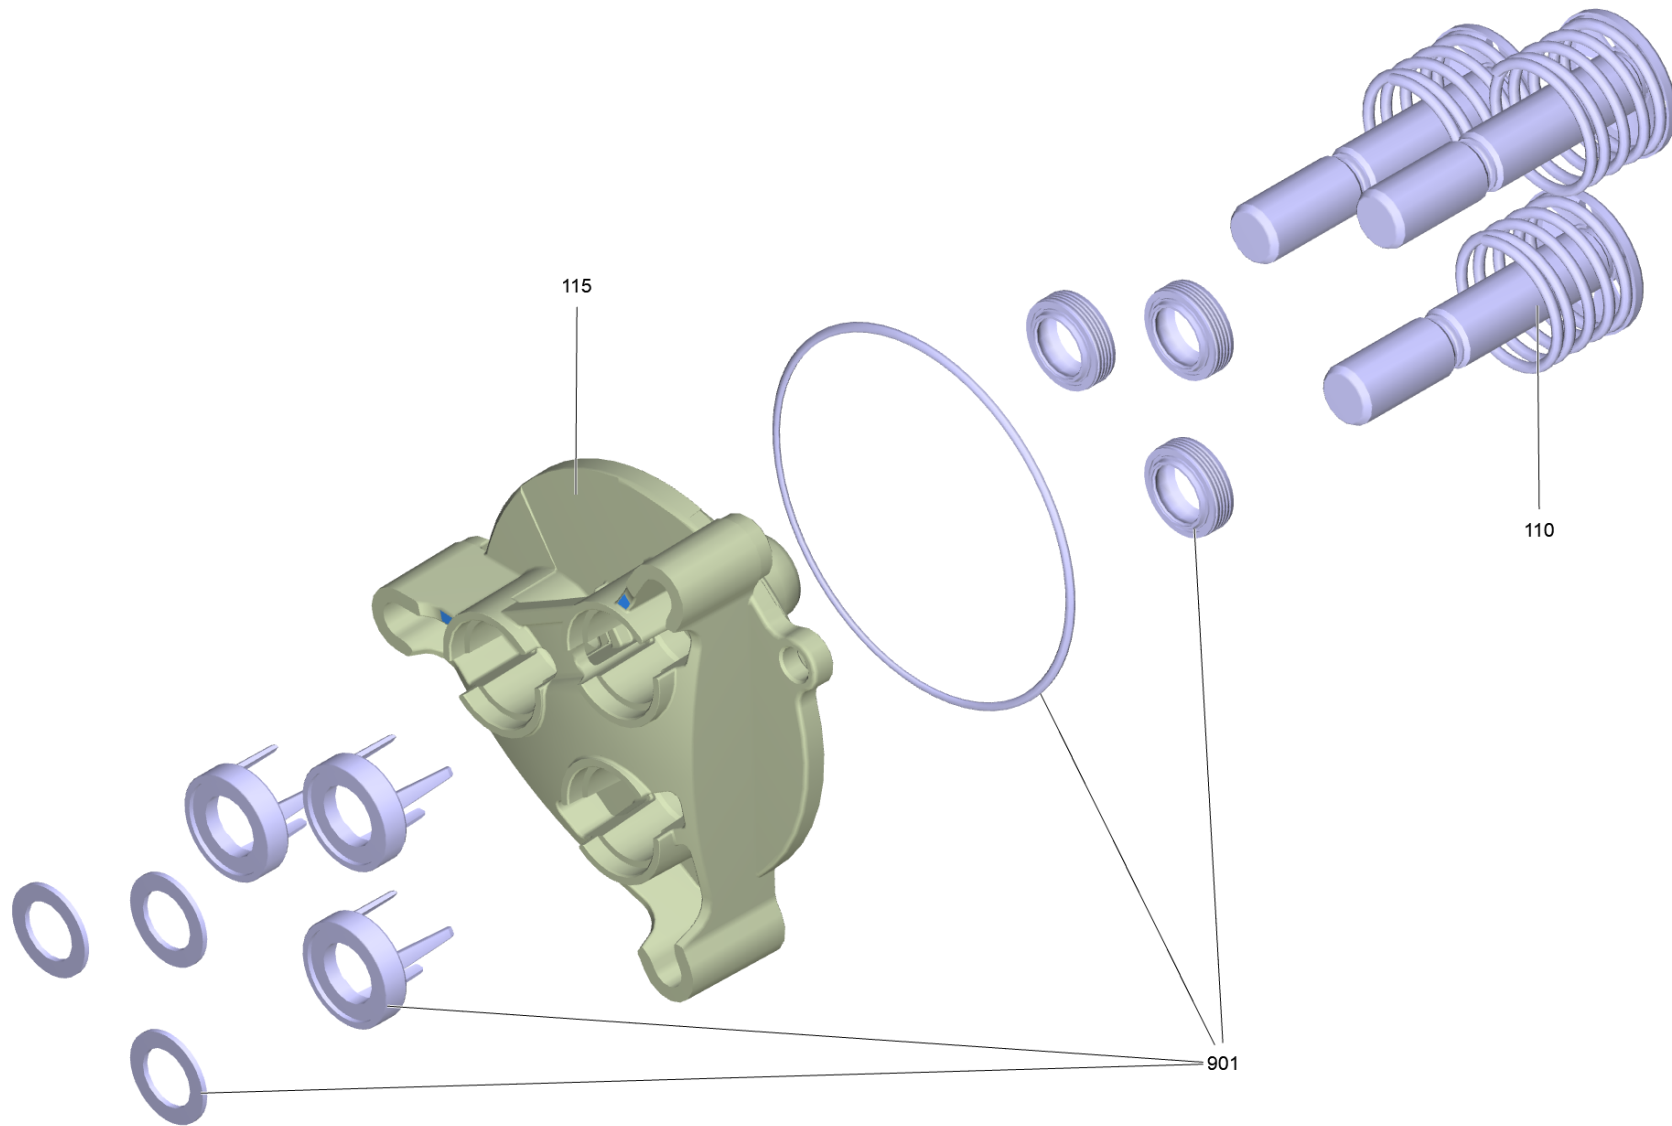

# 101 Piston guidance complete

Home and Garden \ High pressure cleaner cold water \ Electric motor \ K 7 \ K 7 Premium Full Control \*EU \ Spare parts list K7 Premium \*EU \ Pump set complete K7 2016 \ Pump head complete K7 \*EU \ Piston guidance complete

## 101 Piston guidance complete

Home and Garden \ High pressure cleaner cold water \ Electric motor \ K 7 \ K 7 Premium Full Control \*EU \ Spare parts list K7 Premium \*EU \ Pump set complete K7 2016 \ Pump head complete K7 \*EU \ Piston guidance complete

**KÄRCHER**

POS	Article no.	Description	Quantity	Unit
901	4.100-834.0	Spare parts set seals	1	PC
115	5.062-655.0	Piston guidance K7	1	PC
110	9.002-522.0	Piston completo K7 (c/imballo)	3	PC