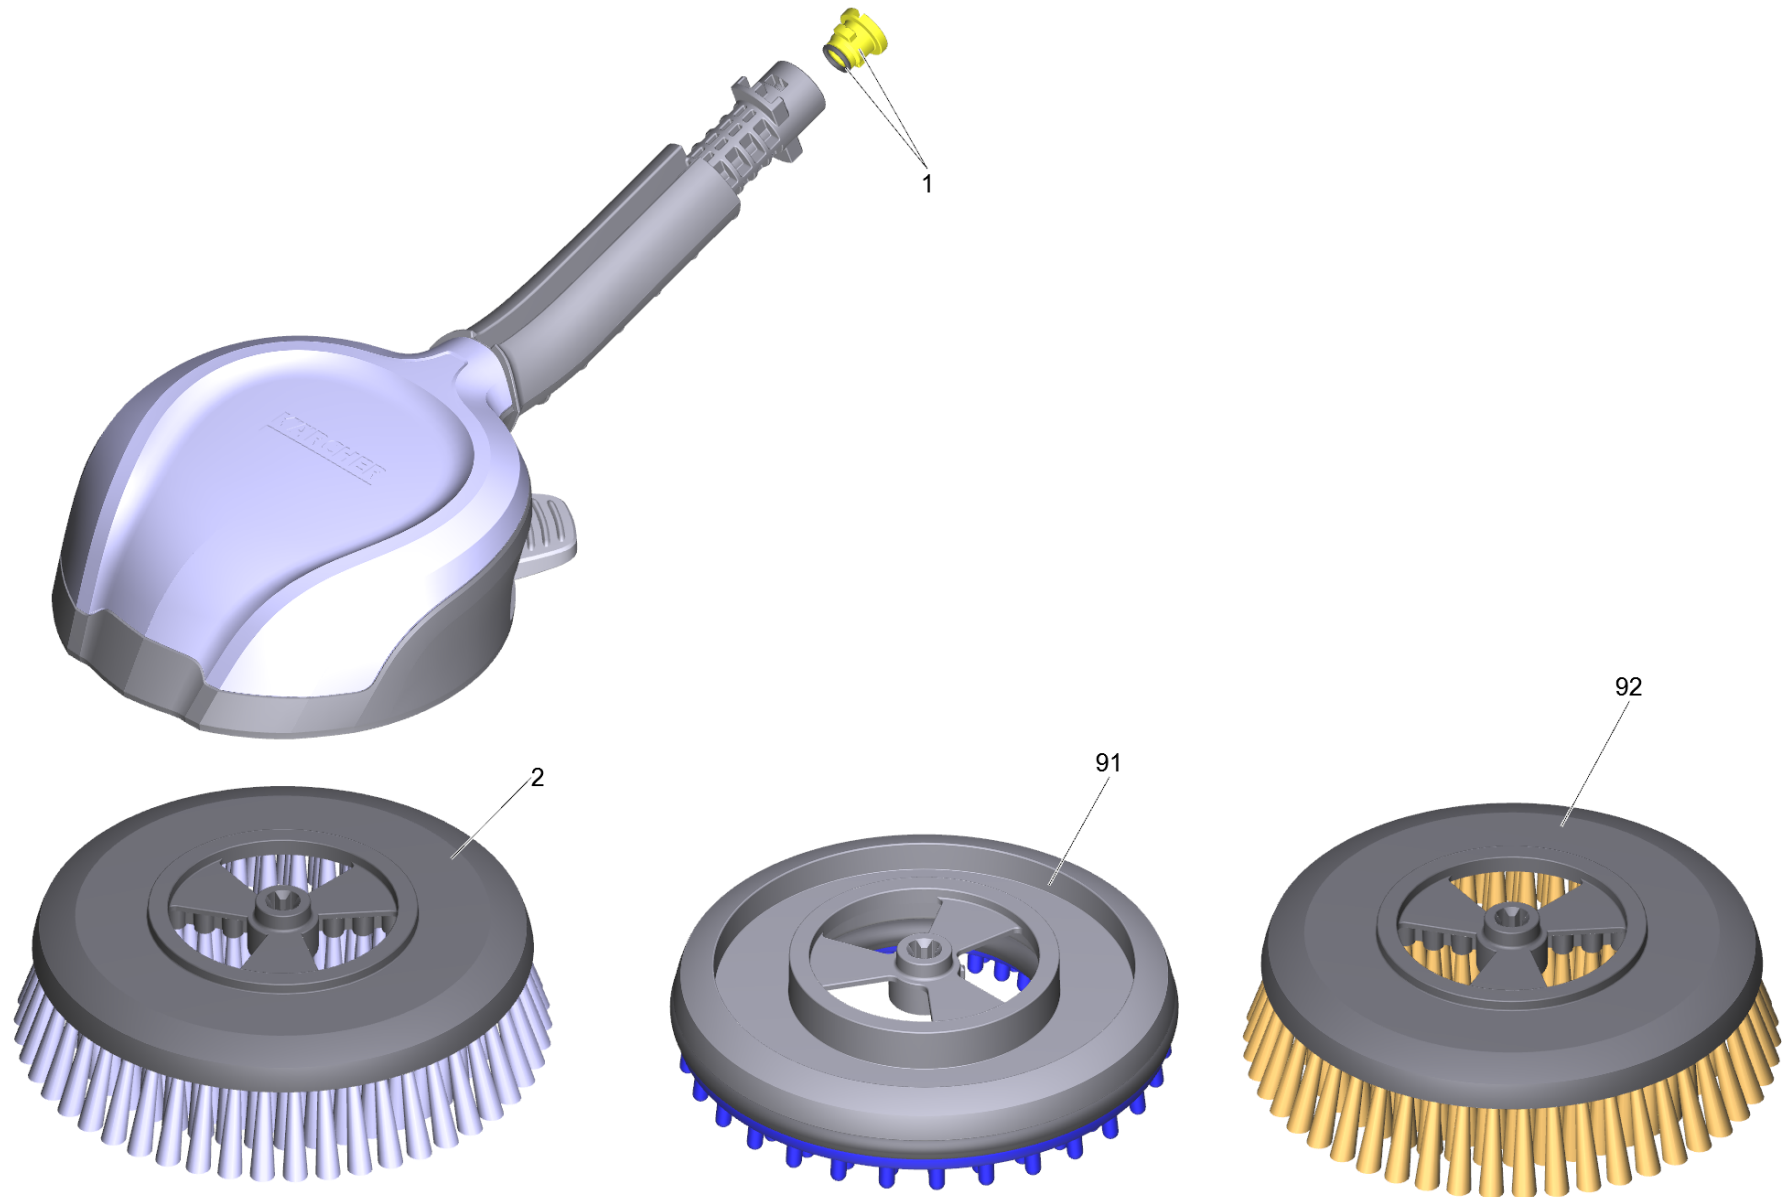

49 WB 120 rotary washing brush (2.644-060.0)

Home and Garden \ High pressure cleaner cold water \ Electric motor \ K 3 \ K 3.480 *EU \ Spare parts list K3.500 Mod.Range \ Accessories \ WB 120 rotary washing brush

POS	Article no.	Description	Quantity	Unit	Foot note text
1	2.640-729.0	O-Ring seal set	1	PC	
2	2.644-062.0	Changeable attachment Universal	1	PC	
91	2.644-063.0	Changeable attachment Car & Bike	1	PC	Accessories optional
92	2.644-064.0	Changeable attachment Home&Garden	1	PC	Accessories optional