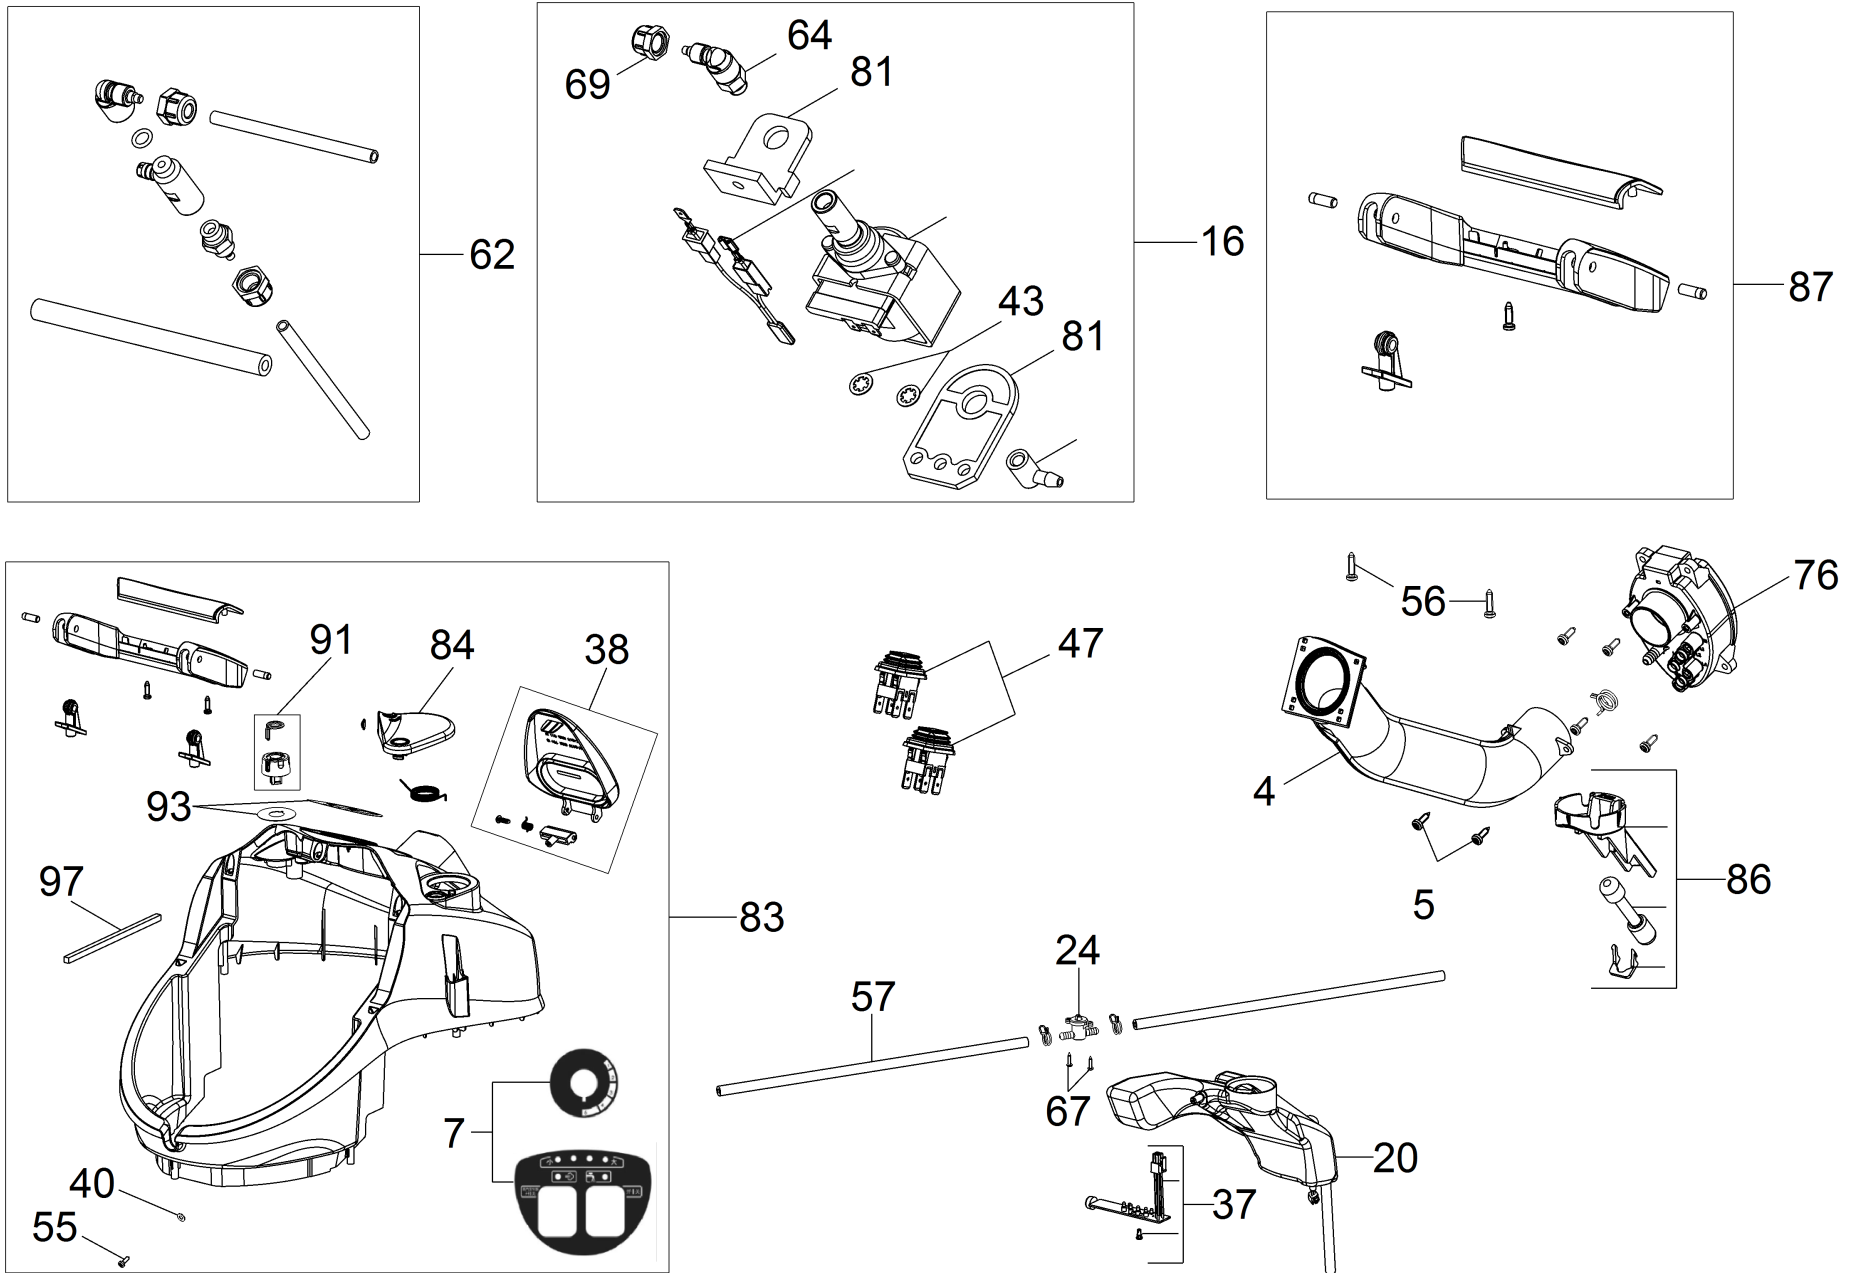

## SV 7 \*EU (1.439-410.0)

POS	Article no.	Description	Quantity	Unit	Serial number from	Serial number to	Foot note text
1	6.402-119.0	Fixing boiler replacement SV 7	1.000	ST			
2	6.402-148.0	Strain relief SV	1.000	ST			
3	6.402-149.0	Hose EPDM 11x8x240, SV 7	1.000	ST			
4	6.402-150.0	Connecting pipe complete replacement SV	1.000	ST			
5	6.402-151.0	Screw 3,5x13 Torx, SV 7	1.000	ST			
6	6.402-152.0	Screw 3,5x16 Torx, SV 7	1.000	ST			
8	6.402-145.0	Castor SV 7	1.000	ST			
10	6.402-100.0	Probe complete replacement SV 7	1.000	ST			
12	6.402-128.0	Hose seal replacement 4,5x2,5, SV 7	1.000	ST			
13	6.402-024.0	Filter foam replacement SV	1.000	ST			
14	6.402-118.0	Water tank complete replacement SV 7	1.000	ST			
15	6.402-091.0	Elbow replacement SV	1.000	ST			
16	6.402-103.0	Pump set replacement SV 7	1.000	ST			
19	6.402-163.0	Clamp clip 12,2, SV 7	1.000	ST			
20	6.402-144.0	Tank SV 7	1.000	ST			
22	2.889-245.0	Set carbon brushes 850W & 550W	1.000	ST			
24	6.402-046.0	Control device replacement SV	1.000	ST			
27	6.402-011.0	Turbine replacement SV 1802/1902	1.000	ST		30628	VERSION 1
29	6.402-117.0	Set float replacement SV 7	1.000	ST			
30	6.402-029.0	Filter cartridge replacement SV	1.000	ST			
32	6.402-061.0	Holder handhold replacement SV	1.000	ST			
33	6.402-143.0	Handhold box replacement SV 7	1.000	ST			
34	6.402-116.0	Bracket complete replacement SV 7	1.000	ST			
35	6.402-146.0	Covering cap black replacement SV 7	1.000	ST			
37	6.402-106.0	Electronics complete replacement SV 7	1.000	ST			