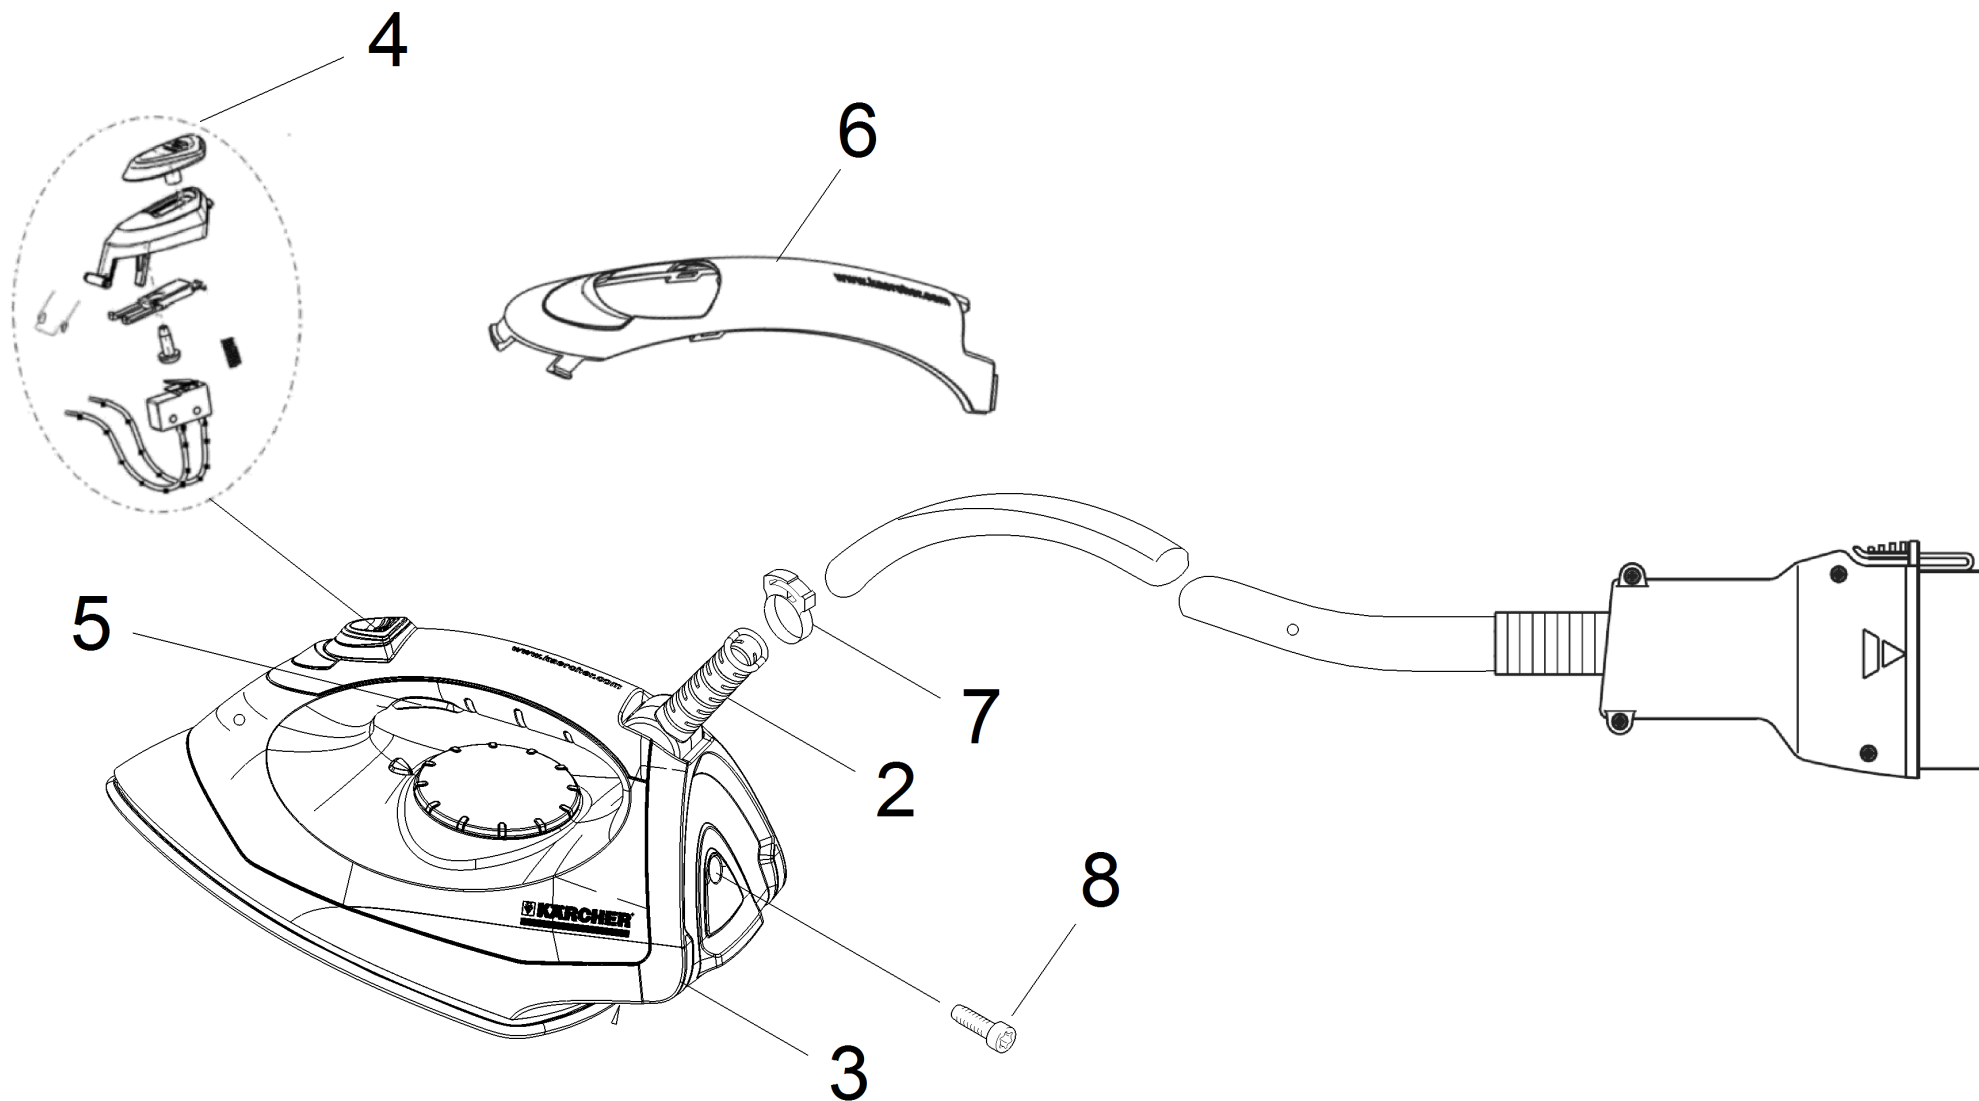

9501 Smoothing iron I 6006 - SV 7 (4.862-005.0)

POS	Article no.	Description	Quantity	Unit
2	5.862-023.0	Bend protection smoothing iron	1.000	ST
3	6.862-000.0	Rear panel smoothing iron replacement I	1.000	ST
4	4.862-006.0	Set pushbutton smoothing iron I 6006	1.000	ST
5	5.862-031.0	Pushbutton bottom smoothing iron bk	1.000	ST
6	4.512-113.0	Covering cap handhold replacement yw	1.000	ST
7	6.389-993.0	Hose clip 7,5 - 9,0	1.000	ST
8	6.303-557.0	Screw 3x12 Kombitorx T8	1.000	ST