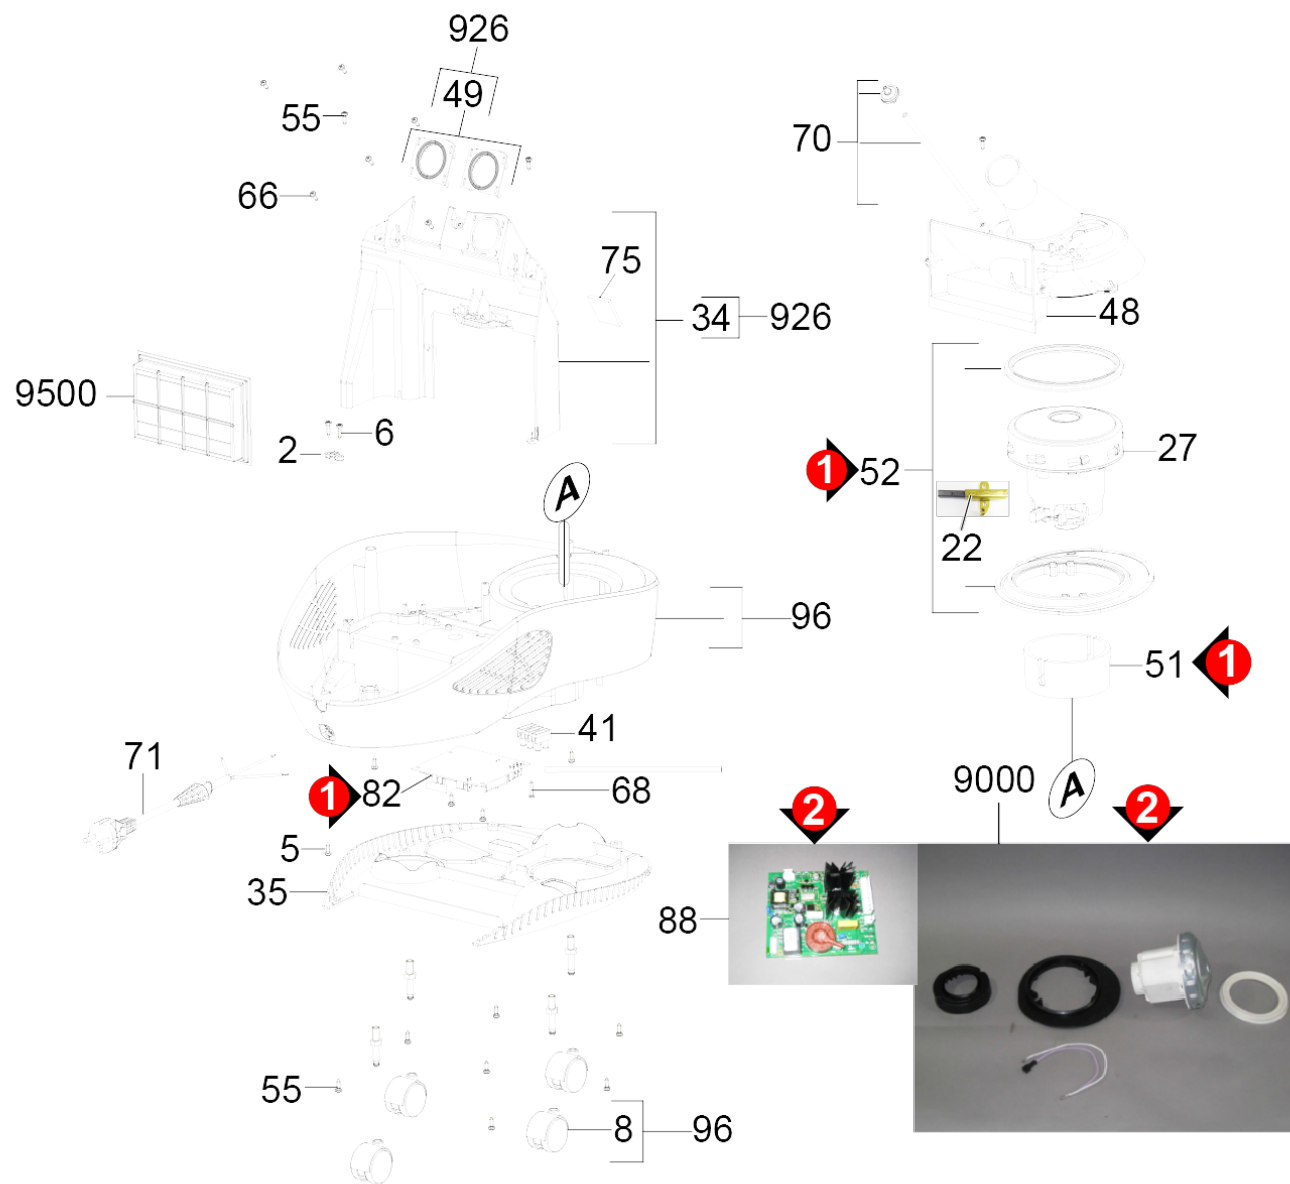

## **Spare parts list**

(1.439-410.0) SV 7 \*EU

## SV 7 \*EU (1.439-410.0)

POS	Article no.	Description	Quantity	Unit	Serial number from	Serial number to	Foot note text
1	6.402-119.0	Fixing boiler replacement SV 7	1.000	ST			
2	6.402-148.0	Strain relief SV	1.000	ST			
3	6.402-149.0	Hose EPDM 11x8x240, SV 7	1.000	ST			
4	6.402-150.0	Connecting pipe complete replacement SV	1.000	ST			
5	6.402-151.0	Screw 3,5x13 Torx, SV 7	1.000	ST			
6	6.402-152.0	Screw 3,5x16 Torx, SV 7	1.000	ST			
8	6.402-145.0	Castor SV 7	1.000	ST			
10	6.402-100.0	Probe complete replacement SV 7	1.000	ST			
12	6.402-128.0	Hose seal replacement 4,5x2,5, SV 7	1.000	ST			
13	6.402-024.0	Filter foam replacement SV	1.000	ST			
14	6.402-118.0	Water tank complete replacement SV 7	1.000	ST			
15	6.402-091.0	Elbow replacement SV	1.000	ST			
16	6.402-103.0	Pump set replacement SV 7	1.000	ST			
19	6.402-163.0	Clamp clip 12,2, SV 7	1.000	ST			
20	6.402-144.0	Tank SV 7	1.000	ST			
22	2.889-245.0	Set carbon brushes 850W & 550W	1.000	ST			
24	6.402-046.0	Control device replacement SV	1.000	ST			
27	6.402-011.0	Turbine replacement SV 1802/1902	1.000	ST		30628	VERSION 1
29	6.402-117.0	Set float replacement SV 7	1.000	ST			
30	6.402-029.0	Filter cartridge replacement SV	1.000	ST			
32	6.402-061.0	Holder handhold replacement SV	1.000	ST			
33	6.402-143.0	Handhold box replacement SV 7	1.000	ST			
34	6.402-116.0	Bracket complete replacement SV 7	1.000	ST			
35	6.402-146.0	Covering cap black replacement SV 7	1.000	ST			
37	6.402-106.0	Electronics complete replacement SV 7	1.000	ST			