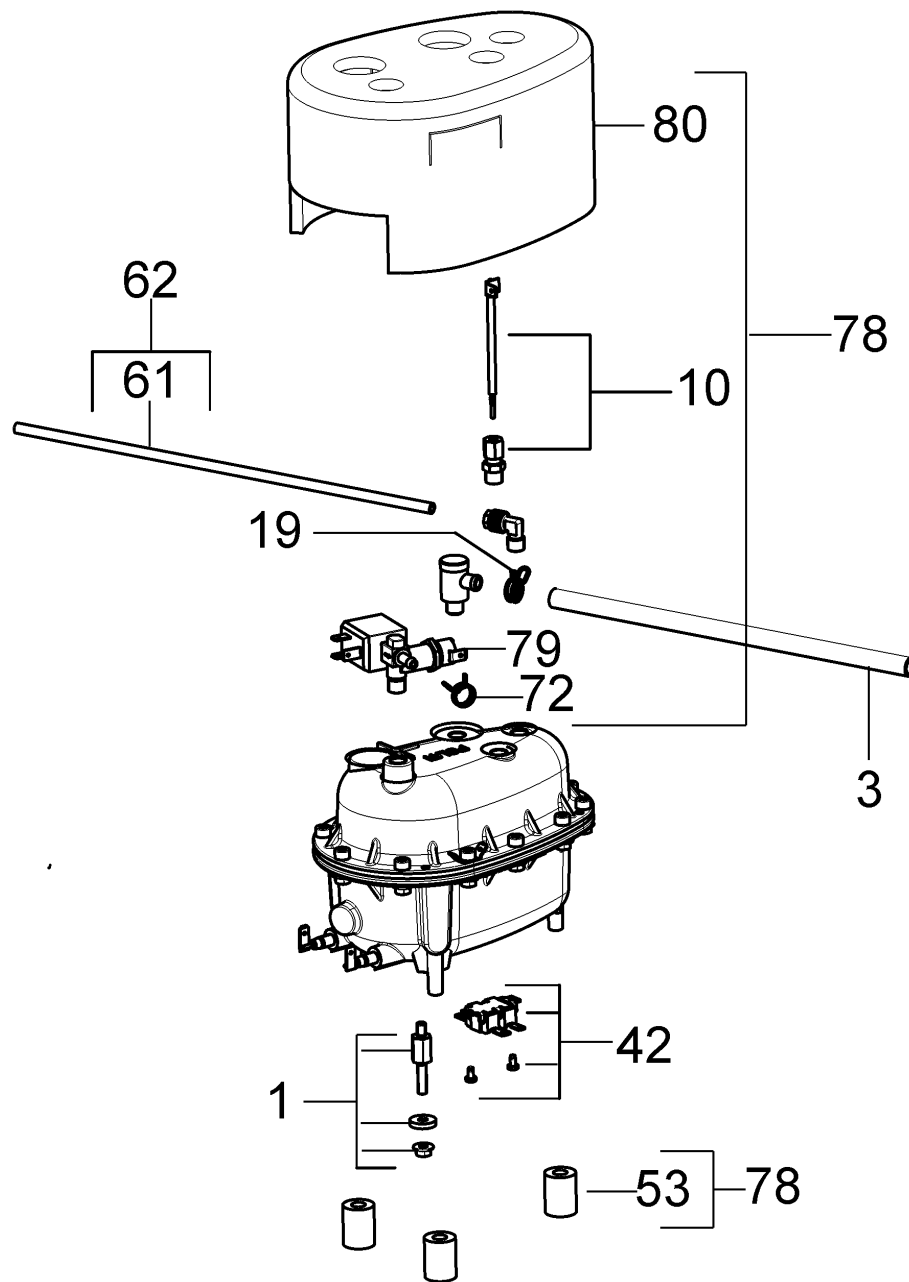

## SV 7 \*EU (1.439-410.0)

POS	Article no.	Description	Quantity	Unit	Serial number from	Serial number to	Foot note text
1	6.402-119.0	Fixing boiler replacement SV 7	1.000	ST			
2	6.402-148.0	Strain relief SV	1.000	ST			
3	6.402-149.0	Hose EPDM 11x8x240, SV 7	1.000	ST			
4	6.402-150.0	Connecting pipe complete replacement SV	1.000	ST			
5	6.402-151.0	Screw 3,5x13 Torx, SV 7	1.000	ST			
6	6.402-152.0	Screw 3,5x16 Torx, SV 7	1.000	ST			
8	6.402-145.0	Castor SV 7	1.000	ST			
10	6.402-100.0	Probe complete replacement SV 7	1.000	ST			
12	6.402-128.0	Hose seal replacement 4,5x2,5, SV 7	1.000	ST			
13	6.402-024.0	Filter foam replacement SV	1.000	ST			
14	6.402-118.0	Water tank complete replacement SV 7	1.000	ST			
15	6.402-091.0	Elbow replacement SV	1.000	ST			
16	6.402-103.0	Pump set replacement SV 7	1.000	ST			
19	6.402-163.0	Clamp clip 12,2, SV 7	1.000	ST			
20	6.402-144.0	Tank SV 7	1.000	ST			
22	2.889-245.0	Set carbon brushes 850W & 550W	1.000	ST			
24	6.402-046.0	Control device replacement SV	1.000	ST			
27	6.402-011.0	Turbine replacement SV 1802/1902	1.000	ST		30628	VERSION 1
29	6.402-117.0	Set float replacement SV 7	1.000	ST			
30	6.402-029.0	Filter cartridge replacement SV	1.000	ST			
32	6.402-061.0	Holder handhold replacement SV	1.000	ST			
33	6.402-143.0	Handhold box replacement SV 7	1.000	ST			
34	6.402-116.0	Bracket complete replacement SV 7	1.000	ST			
35	6.402-146.0	Covering cap black replacement SV 7	1.000	ST			
37	6.402-106.0	Electronics complete replacement SV 7	1.000	ST			