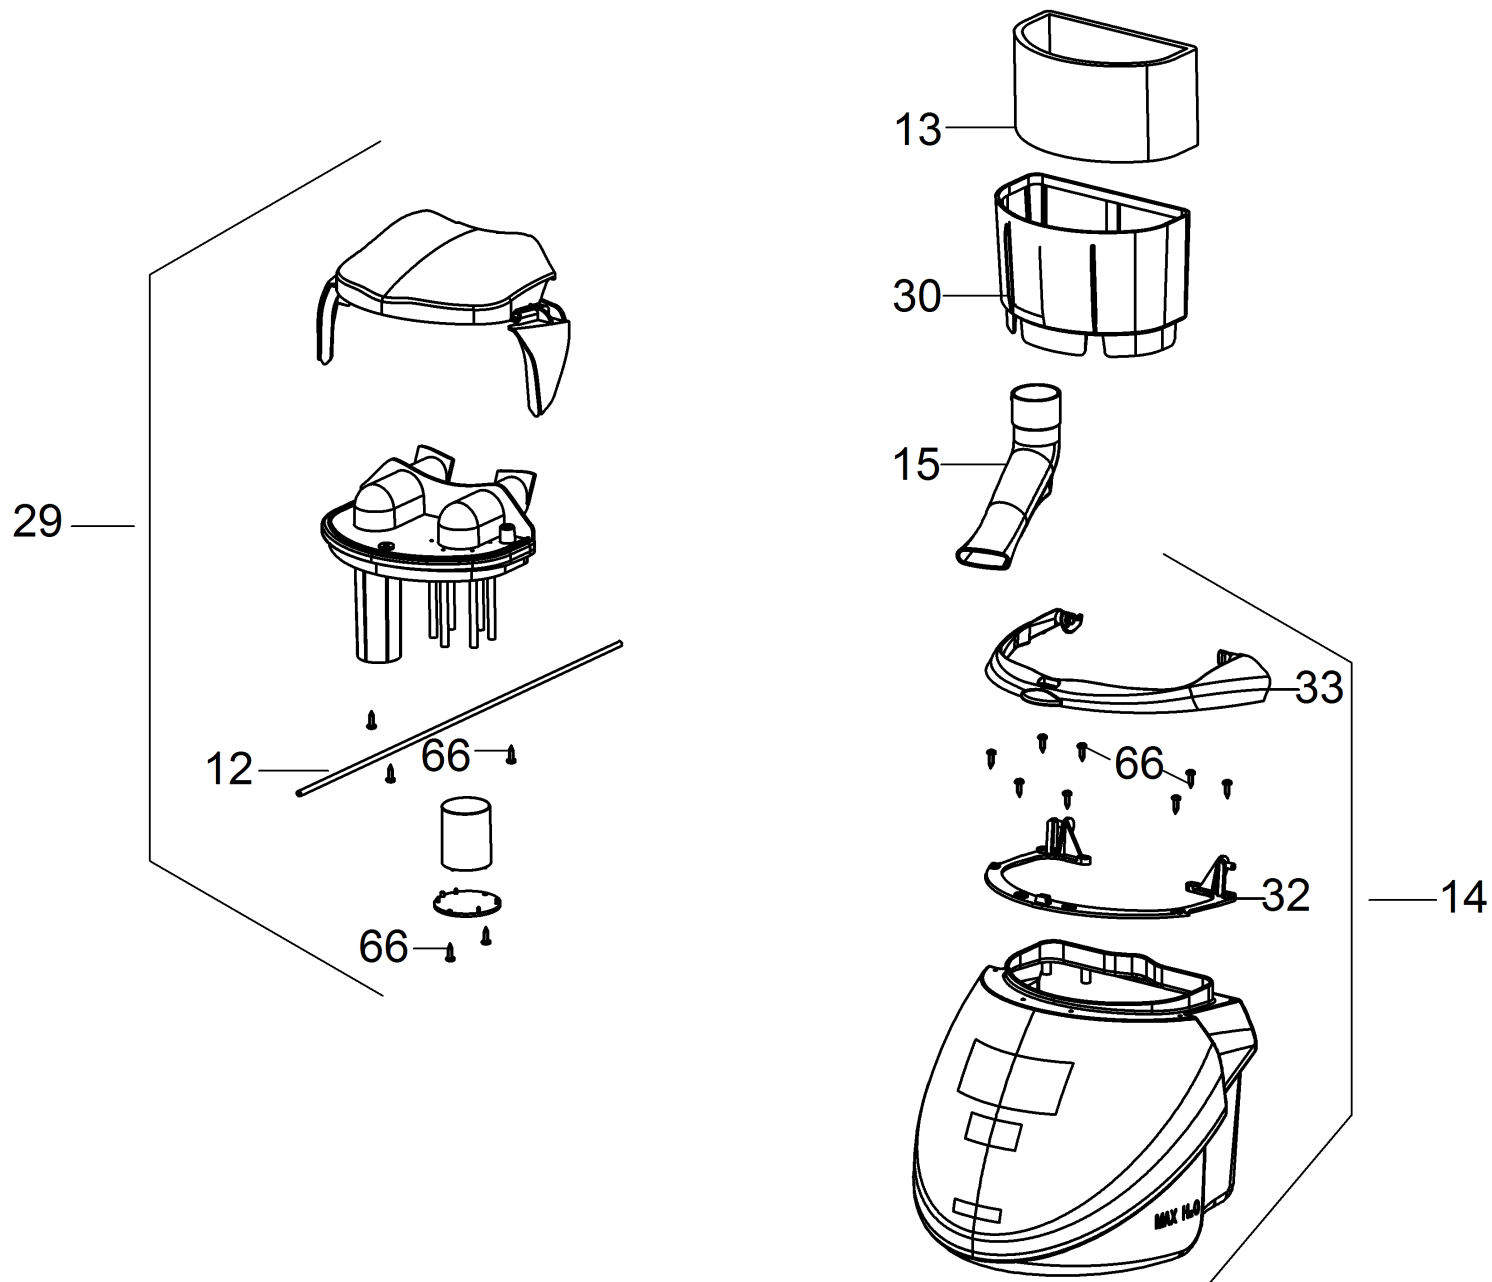

## **Spare parts list**

(1.439-410.0) SV 7 \*EU

## SV 7 \*EU (1.439-410.0)

POS	Article no.	Description	Quantity	Unit	Serial number from	Serial number to	Foot note text
1	6.402-119.0	Fixing boiler replacement SV 7	1.000	ST			
2	6.402-148.0	Strain relief SV	1.000	ST			
3	6.402-149.0	Hose EPDM 11x8x240, SV 7	1.000	ST			
4	6.402-150.0	Connecting pipe complete replacement SV	1.000	ST			
5	6.402-151.0	Screw 3,5x13 Torx, SV 7	1.000	ST			
6	6.402-152.0	Screw 3,5x16 Torx, SV 7	1.000	ST			
8	6.402-145.0	Castor SV 7	1.000	ST			
10	6.402-100.0	Probe complete replacement SV 7	1.000	ST			
12	6.402-128.0	Hose seal replacement 4,5x2,5, SV 7	1.000	ST			
13	6.402-024.0	Filter foam replacement SV	1.000	ST			
14	6.402-118.0	Water tank complete replacement SV 7	1.000	ST			
15	6.402-091.0	Elbow replacement SV	1.000	ST			
16	6.402-103.0	Pump set replacement SV 7	1.000	ST			
19	6.402-163.0	Clamp clip 12,2, SV 7	1.000	ST			
20	6.402-144.0	Tank SV 7	1.000	ST			
22	2.889-245.0	Set carbon brushes 850W & 550W	1.000	ST			
24	6.402-046.0	Control device replacement SV	1.000	ST			
27	6.402-011.0	Turbine replacement SV 1802/1902	1.000	ST		30628	VERSION 1
29	6.402-117.0	Set float replacement SV 7	1.000	ST			
30	6.402-029.0	Filter cartridge replacement SV	1.000	ST			
32	6.402-061.0	Holder handhold replacement SV	1.000	ST			
33	6.402-143.0	Handhold box replacement SV 7	1.000	ST			
34	6.402-116.0	Bracket complete replacement SV 7	1.000	ST			
35	6.402-146.0	Covering cap black replacement SV 7	1.000	ST			
37	6.402-106.0	Electronics complete replacement SV 7	1.000	ST			