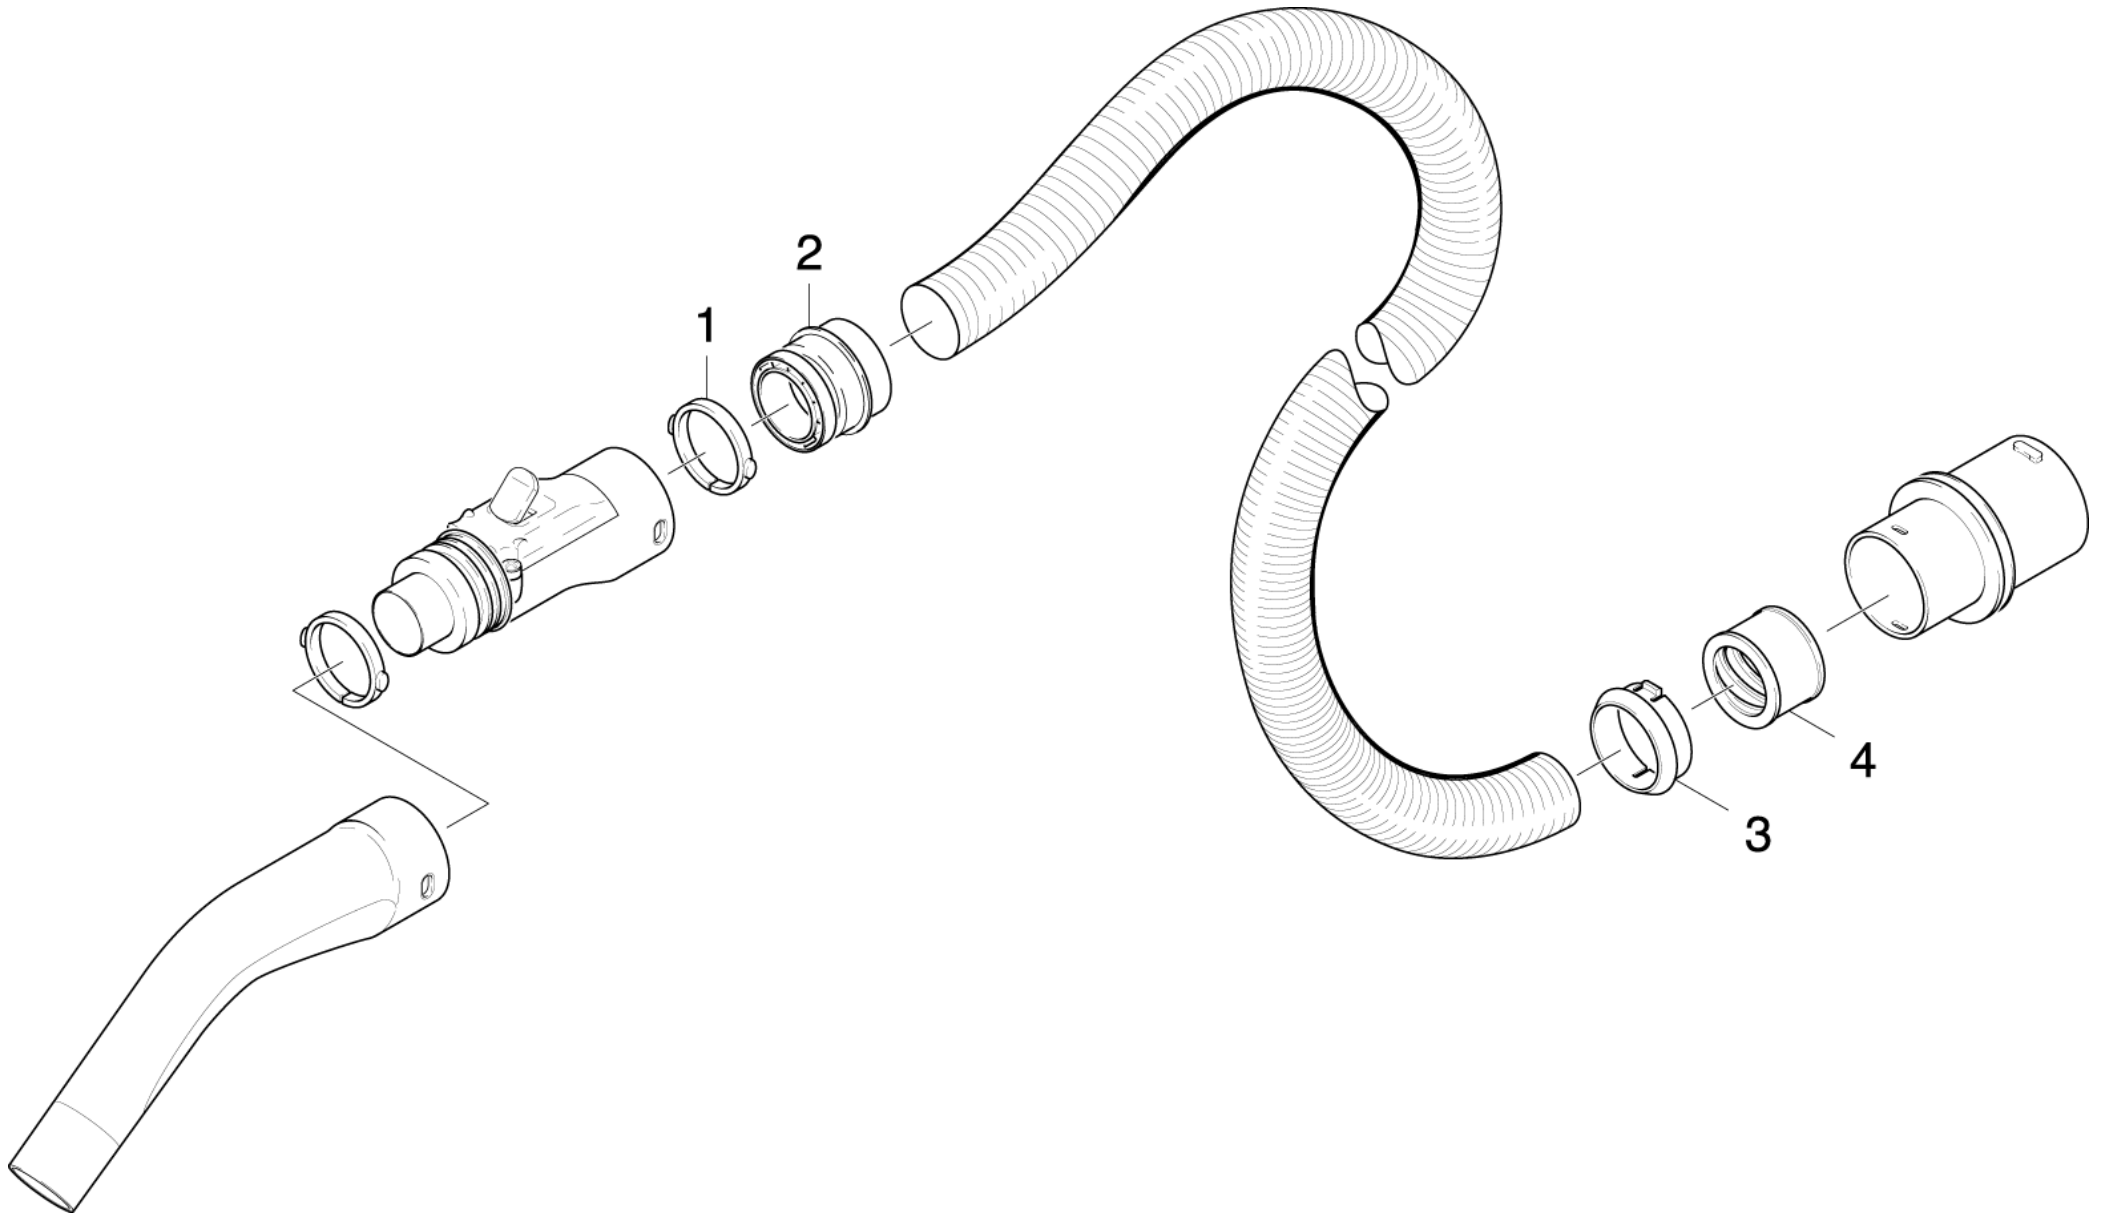

## 10 Add-on kit hose coupling

Professional \ Vacuum cleaner \ Wet-/dry vacuum cleaner \ NT 70/1 \*EU \ Spare parts list NT 70/1 \*EU \ ACCESSORIES \ Repair set \ Spare parts list add-on kit hose couplin \ Add-on kit hose coupling

**KÄRCHER**

POS	Article no.	Description	Quantity	Unit	Serial number from	Serial number to
1	5.031-905.0	Tension ring C40	1.000	ST	0000000000	0000000000
2	5.406-020.0	Threaded ring C40EL	1.000	ST	0000000000	0000000000
3	6.902-068.0	Snap-in ring	1.000	ST	0000000000	0000000000
4	6.902-069.0	Threaded ring	1.000	ST	0000000000	0000000000