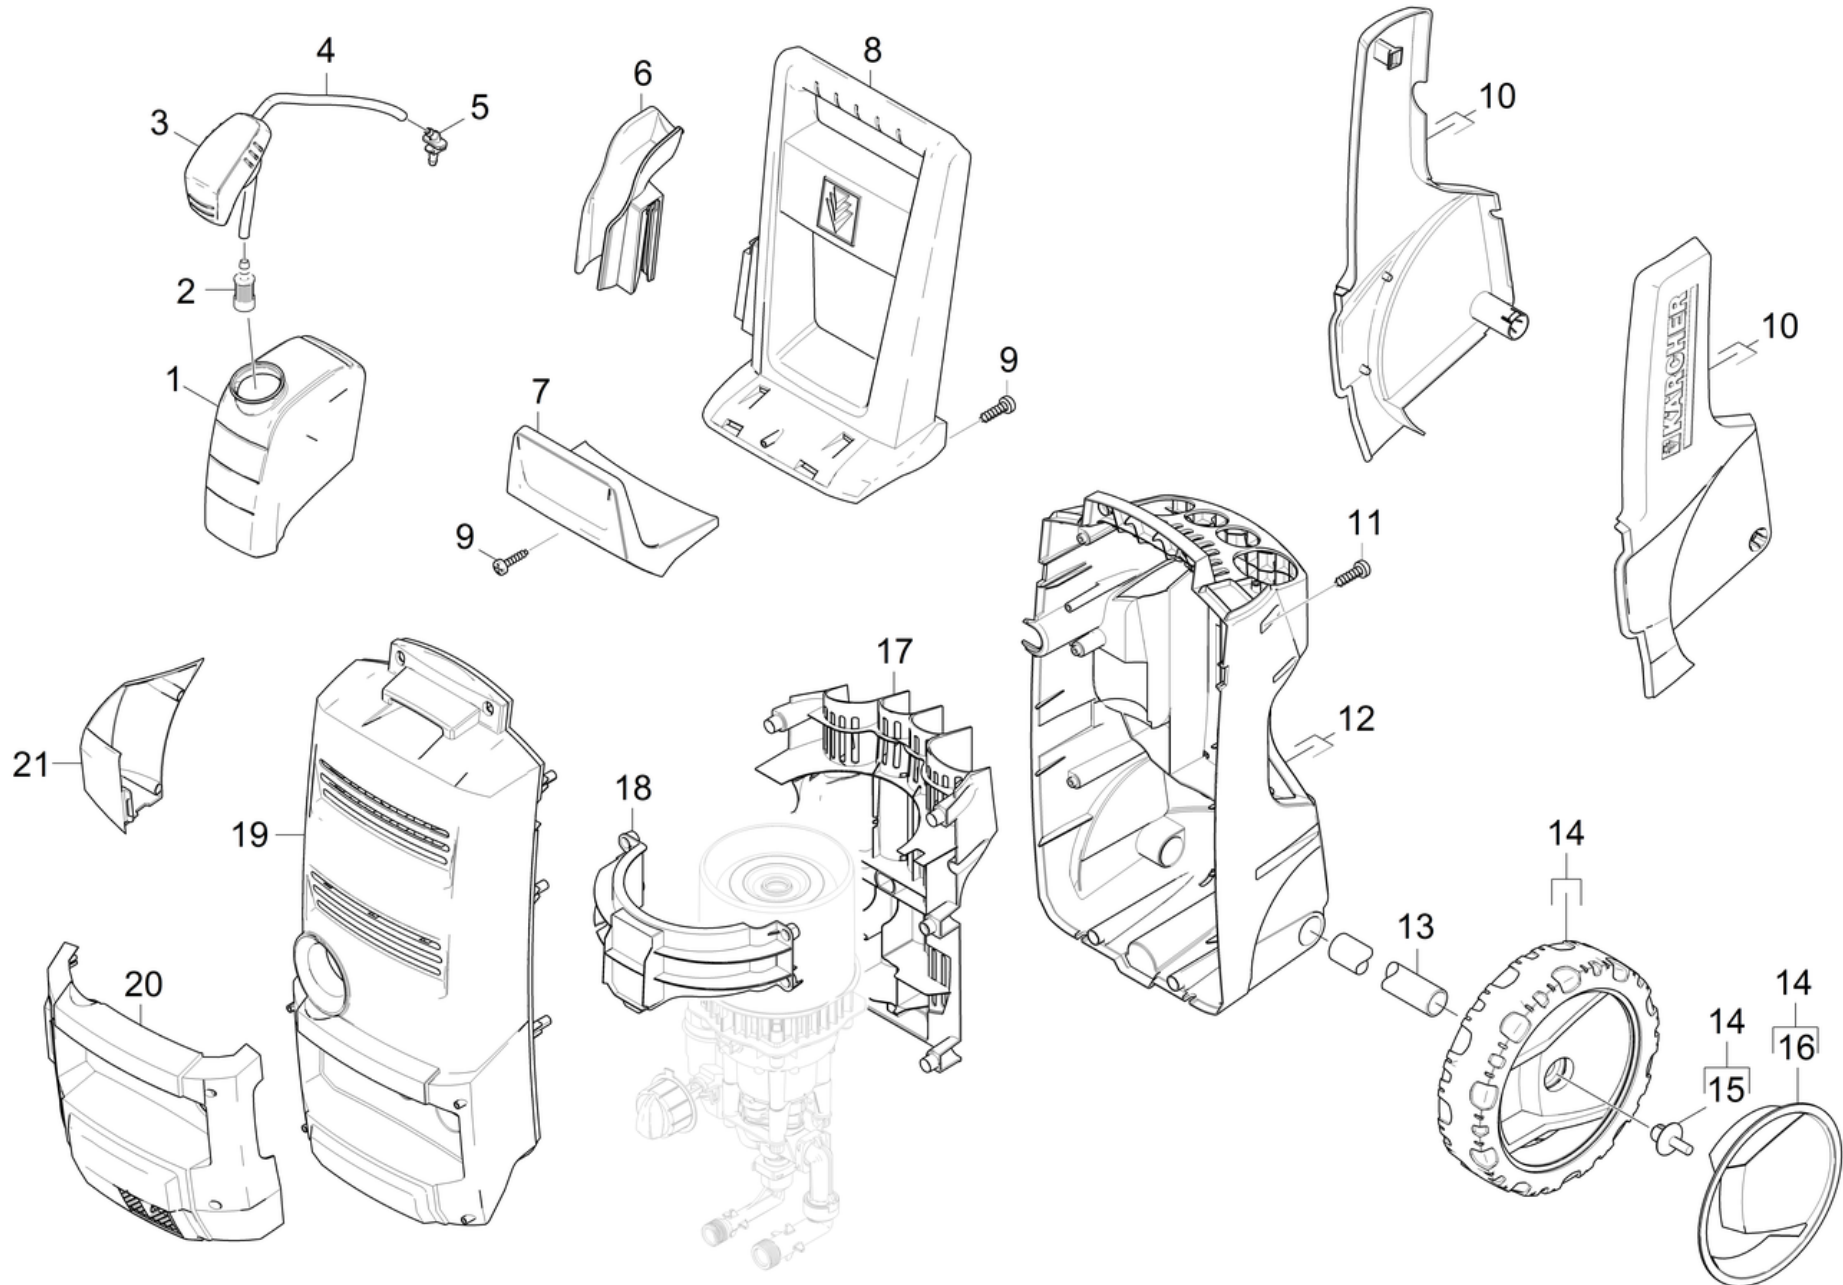

10 Housing

Home and Garden \ High pressure cleaner cold water \ Electric motor \ K 3 \ K 3.68 MD PLUS *EU \ Spare parts list K3.68MD *EU \ Housing

10 Housing

Home and Garden \ High pressure cleaner cold water \ Electric motor \ K 3 \ K 3.68 MD PLUS *EU \ Spare parts list K3.68MD *EU \ Housing

POS	Article no.	Description	Quantity	Unit	Foot note text
1	9.037-292.0	Tank KX.68MD	1.000	ST	
2	5.731-652.0	Filter with weight	1.000	ST	
3	9.048-080.0	Cap of a tank	1.000	ST	
4	6.388-216.0	Hose DN 5	1.000	M	TO ORDER AS CUT GOODS
5	9.037-314.0	Nipple	1.000	ST	
6	5.321-904.0	Holder pistol	1.000	ST	NEW VERSION
7	9.037-376.0	Holder hose yellow K3.68	1.000	ST	
8	9.037-312.0	Hand grip K3.68	1.000	ST	
9	9.086-203.0	Screw 4x22	7.000	ST	
10	9.001-650.0	Covering cap left / right KX.68	1.000	ST	
11	9.086-221.0	Screw ATF 4.1x22	8.000	ST	
	Item text1: 1.636-167.0/-168.0				
11	9.086-221.0	Screw ATF 4.1x22	8.000	ST	
	Item text1: 1.636-160.0/-161.0/-163.0/-164.0/-165.0/ Item text2: -166.0				
12	9.037-305.0	Chassis rear K3.68	1.000	ST	
13	9.039-259.0	Axle d16x304 Sp.1	1.000	ST	
14	4.515-288.0	Wheel set replacement 250 Hummer	1.000	ST	SET OF 2 PIECES
15	5.132-178.0	Expanding rivet steel axis	2.000	ST	
16	4.515-296.0	Screen for replacement 250 Hummer	1.000	ST	SET OF 2 PIECES
17	9.037-404.0	Moulded part KX.68	1.000	ST	
18	9.037-365.0	Flange bracket KX.68	1.000	ST	
19	9.001-651.0	Cover Kx.68 SOLO KÄRCHER	1.000	ST	
20	9.037-297.0	Bumper complete K5.68MD	1.000	ST	
21	9.037-315.0	Holder jet pipe K5.68MD	1.000	ST	