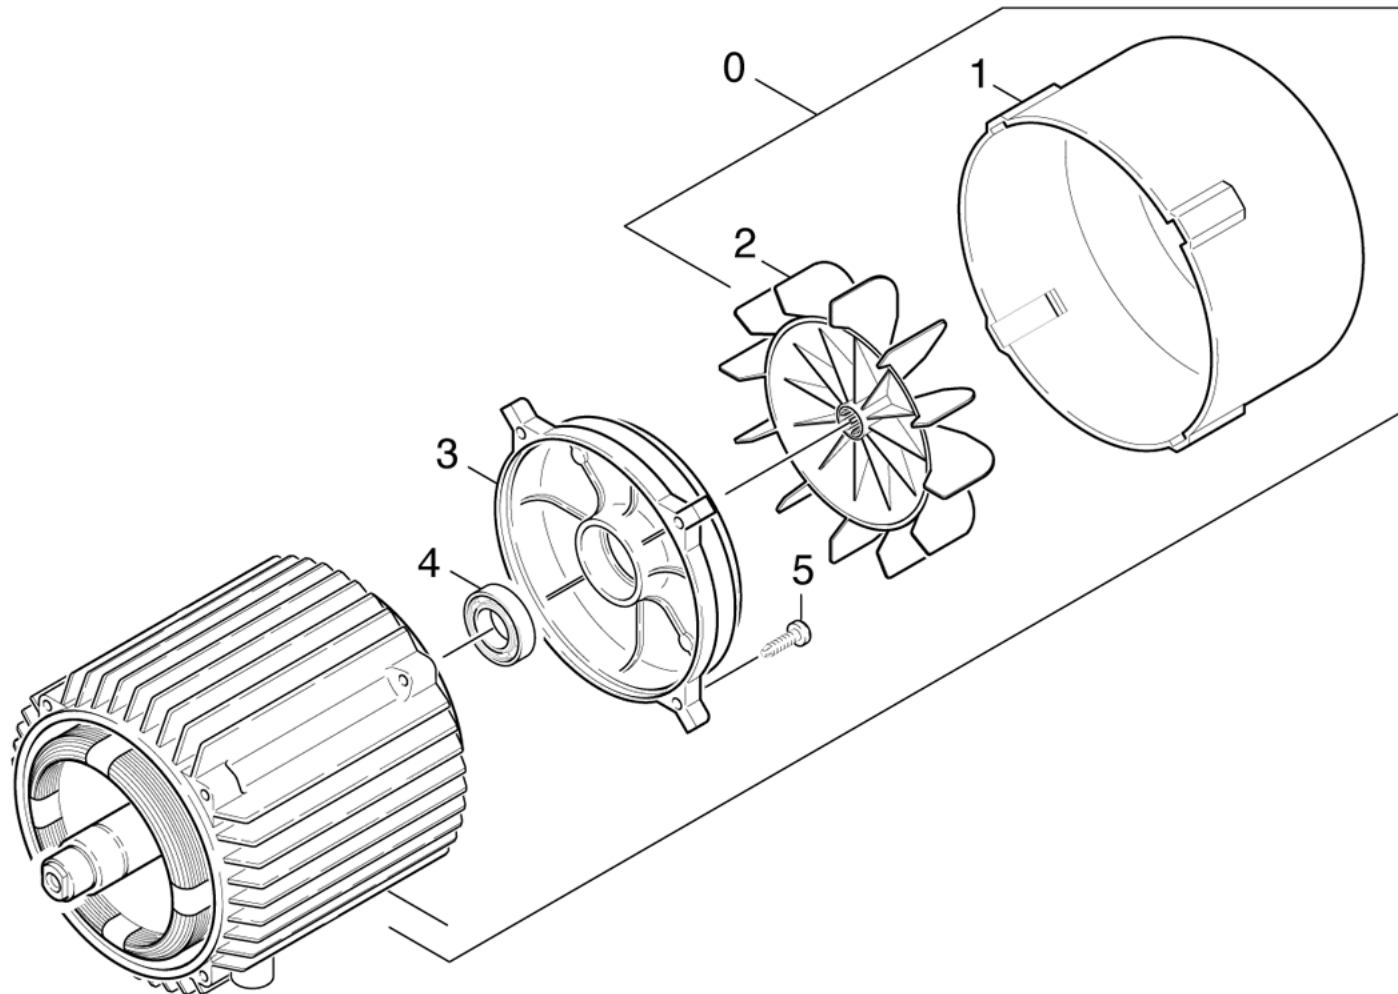

31 Ventilation motor

Home and Garden \ High pressure cleaner cold water \ Electric motor \ K 6 \ K 630 MS PLUS *EU \ Spare parts list K 630 MS \ Motor cable \ Ventilation motor

31 Ventilation motor

Home and Garden \ High pressure cleaner cold water \ Electric motor \ K 6 \ K 630 MS PLUS *EU \ Spare parts list K 630 MS \ Motor cable \ Ventilation motor

KÄRCHER

POS	Article no.	Description	Quantity	Unit
4	7.401-105.0	Ball bearing 6003-2RS Wälzl.St DIN 625	1.000	ST
2	5.600-038.0	Blower wheel	1.000	ST
5	6.303-320.0	Screw M 5x 20-St-R2R	4.000	ST
0	7.777-999.0	Stockpiling discontinued	1.000	ST
	Item text1: / 1.973-844.0 / -853.0			
3	7.777-999.0	Stockpiling discontinued	1.000	ST
0	7.777-999.0	Stockpiling discontinued	1.000	ST
	Item text1: / 1.973-841.0 / -842.0 / -843.0			
	Item text2: / -845.0 / -846.0			
1	7.777-999.0	Stockpiling discontinued	1.000	ST