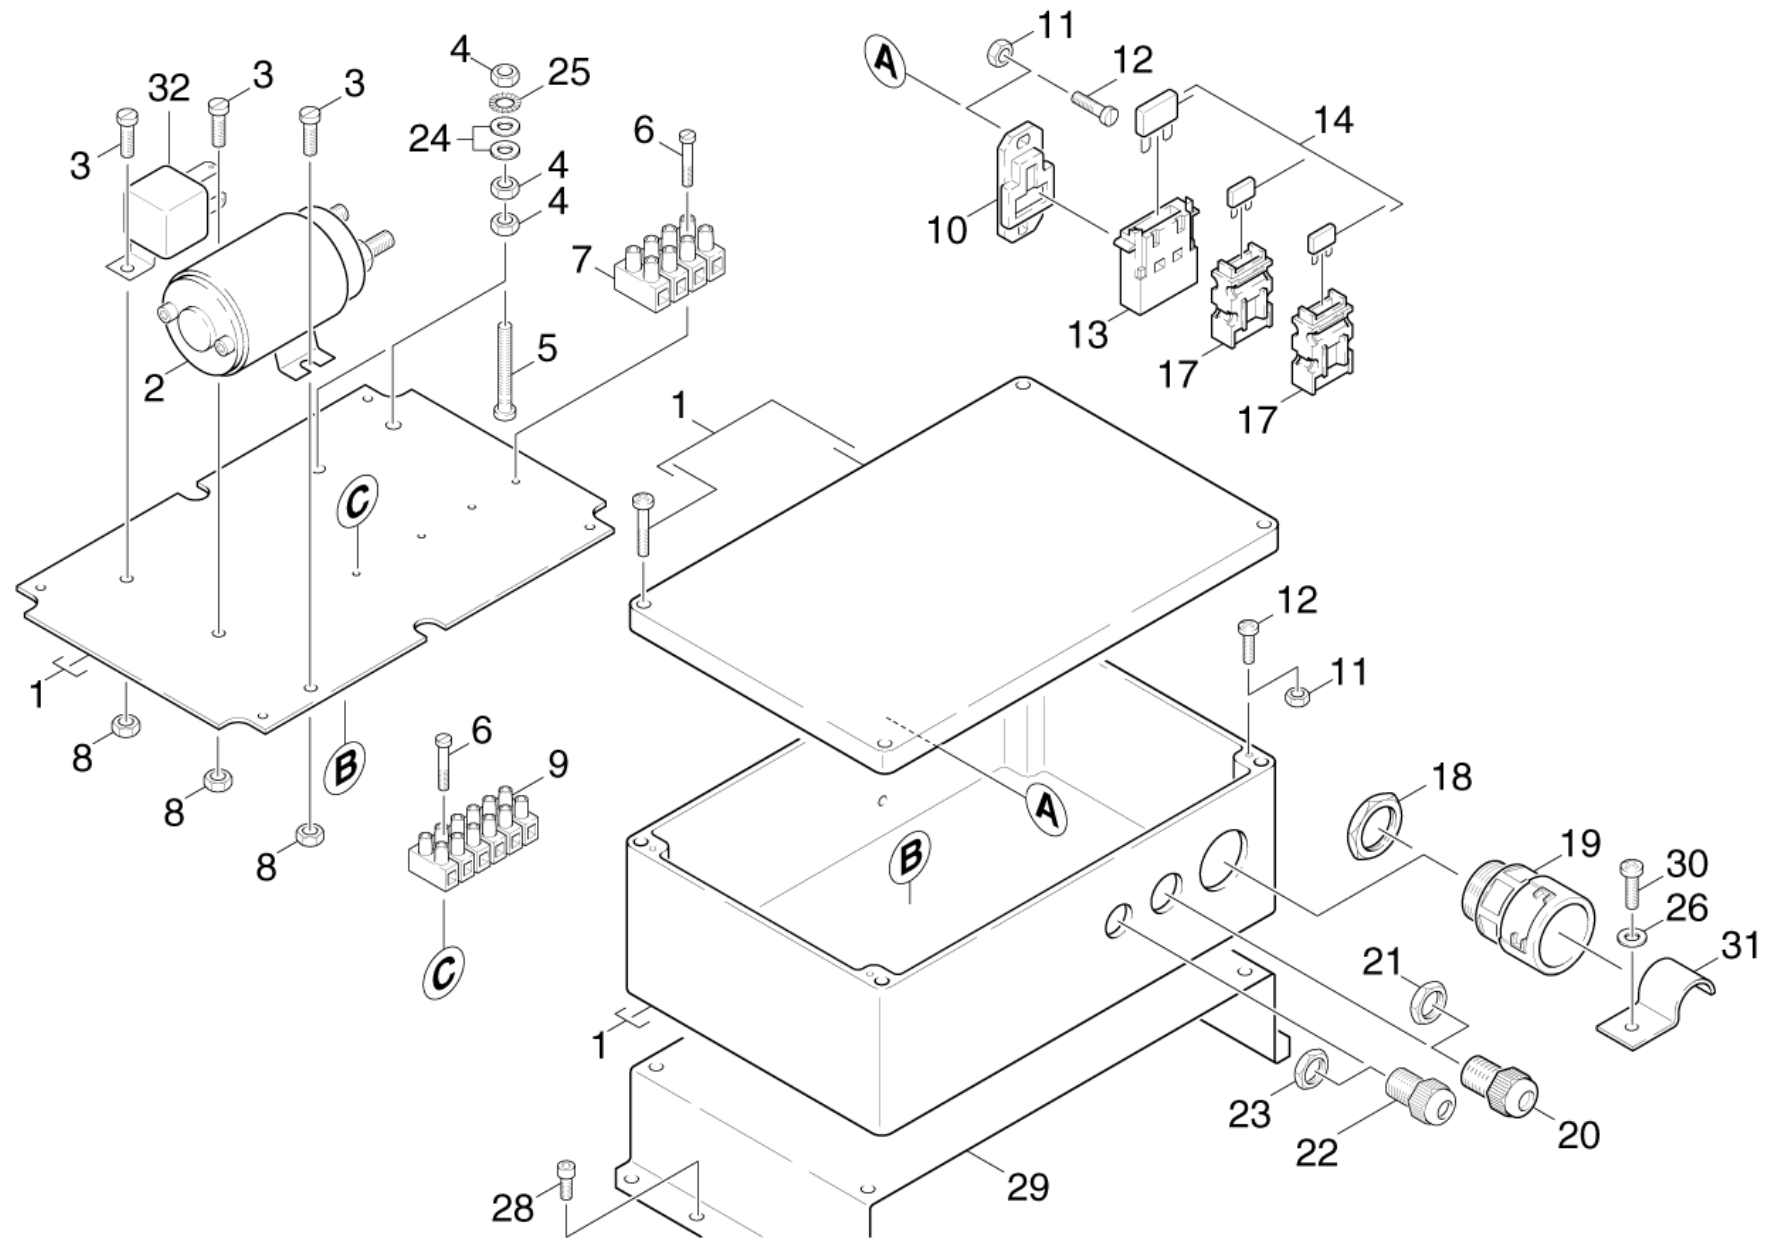

40 Switch box

Professional \ Floor cleaner \ Walk behind \ BD 530 BAT *EU \ Spare parts list BD 530 BAT \ Switch box

40 Switch box

Professional \ Floor cleaner \ Walk behind \ BD 530 BAT *EU \ Spare parts list BD 530 BAT \ Switch box

KÄRCHER

POS	Article no.	Description	Quantity	Unit
14	2.883-854.0	Spare part set	1	PC
29	5.044-095.0	Holder storage cabinet	1	PC
6	6.303-262.0	Oval head screw 2,9X 16	4	PC
31	6.373-670.0	Pipe clamp	1	PC
1	6.601-301.0	Chest and mounting plate LAENGE 630 MM	1	PC
32	6.633-235.0	Relay 24 V	1	PC
2	6.633-389.0	Relay 24VDC / 100A	1	PC
22	6.641-355.0	Cable gland PG9	1	PC
20	6.641-357.0	Cable gland PG11	1	PC
23	6.641-366.0	Locknut PG 9	1	PC
21	6.641-367.0	Locknut PG11	1	PC
18	6.641-368.0	Locknut PG21-PA DIN 46320	1	PC
9	6.643-686.0	Strip terminal six-pole	1	PC
7	6.643-687.0	Strip terminal four-pole	1	PC
13	6.644-275.0	Fuse holder	1	PC
10	6.644-276.0	Plate	1	PC
17	6.644-302.0	Fuse holder	2	PC
30	7.303-104.0	Screw 5x16 -A2-70 (IN6RD)	1	PC
3	7.306-077.0	Screw M5x16 -8.8-R2R (In6Rd)	3	PC
5	7.306-118.0	Screw M 6x35 -8.8-R3R (In6Rd)	2	PC
28	7.306-119.0	Cylinder head screw M8x12 -A2-70 ISO 47	3	PC
11	7.311-001.0	Hexagon nut M4 -6-A2E ISO 4032	6	PC
8	7.311-002.0	Hexagon nut M5 -6-A2E ISO 4032	3	PC
4	7.311-003.0	Hexagon nut M6 -8-A2E ISO 4032	6	PC
24	7.312-003.0	Washer 6 -200HV-A3E ISO 7089	4	PC
25	7.312-167.0	Toothed lock washer A6,4-FSt-A3E DIN 6797	2	PC
26	7.312-278.0	Washer 5-200HV-A2E ISO7093-1	1	PC
19	7.777-999.0	Stockpiling discontinued	1	PC