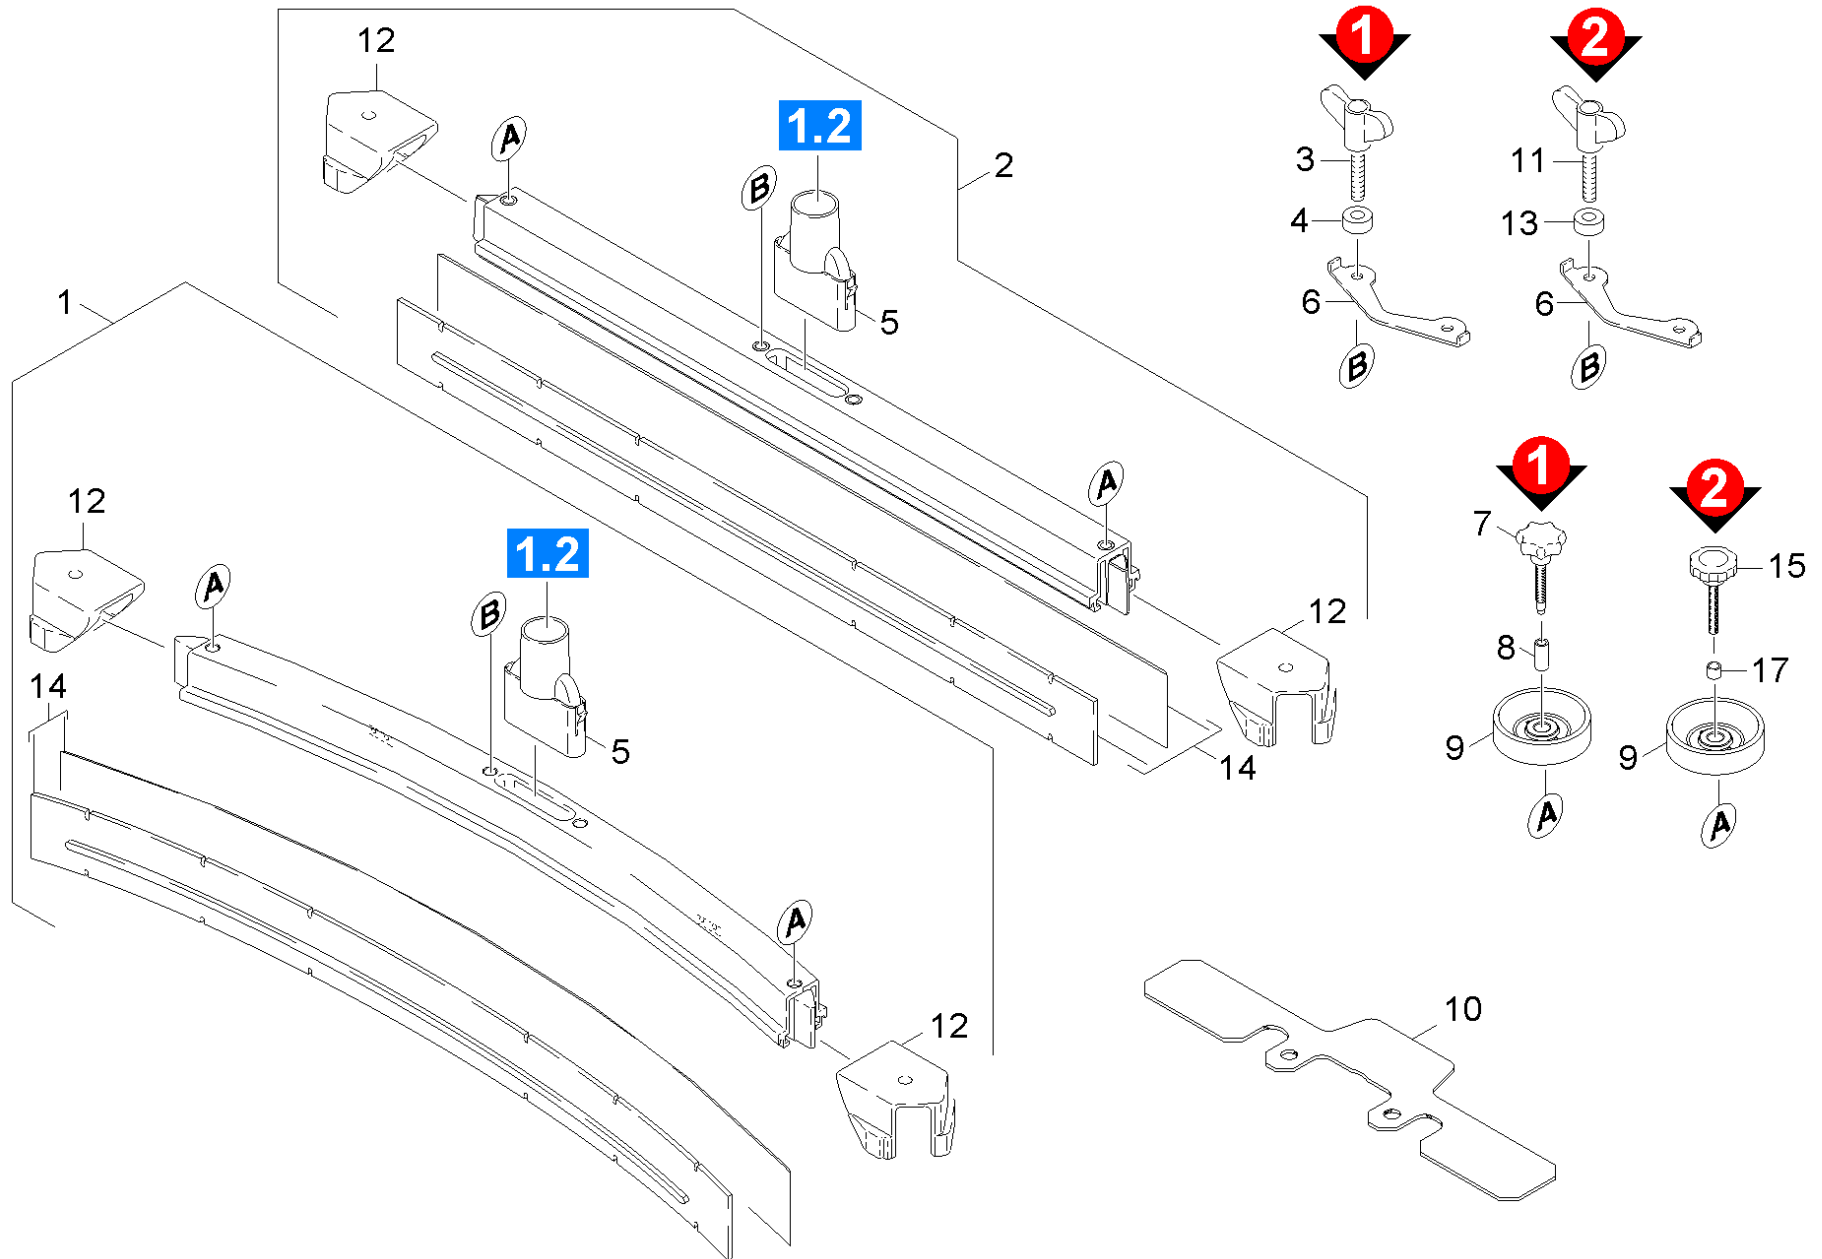

71 Suction bar

Professional \ Floor cleaner \ Walk behind \ BD 45/40 C Bp *EU \ Spare parts list BR/BD 45-55 / 40 \ Suction bar \ Suction bar

71 Suction bar

Professional \ Floor cleaner \ Walk behind \ BD 45/40 C Bp *EU \ Spare parts list BR/BD 45-55 / 40 \ Suction bar \ Suction bar

KÄRCHER

POS	Article no.	Description	Quantity	Unit	Foot note text
10	5.128-339.0	Additional weight suction bar	1	PC	
9	5.515-267.0	Deflector roll	2	PC	
12	2.885-294.0	End piece left / right spare parts set	1	PC	
6	5.007-217.0	Plate	1	PC	
14	6.273-229.0	Rubber lip set anti stripe oil resistant	1	PC	ANTI-STRIP, OIL RESISTANT
14	6.273-207.0	Rubber lip set oil resistant BR-BD530,55	1	ZSA	OIL RESISTANT
14	6.273-213.0	Rubber lip set standard	1	ZSA	STANDARD
17	5.094-231.0	Sleeve suction bar in VA	2	PC	
8	5.094-231.0	Sleeve suction bar in VA	2	PC	
4	5.112-810.0	Sleeve VA	2	PC	
7	6.321-179.0	Star grip	2	PC	
15	6.321-239.0	Star grip VA Ø50x43	2	PC	
1	4.777-416.0	Suction bar curved 850mm	1	PC	
2	4.777-306.0	Suction bar straight 850 AB oLR	1	PC	
5	5.031-989.0	Suction nipple	1	PC	
11	5.305-008.0	Wing screw M8x30 VA	2	PC	
3	5.305-008.0	Wing screw M8x30 VA	2	PC	