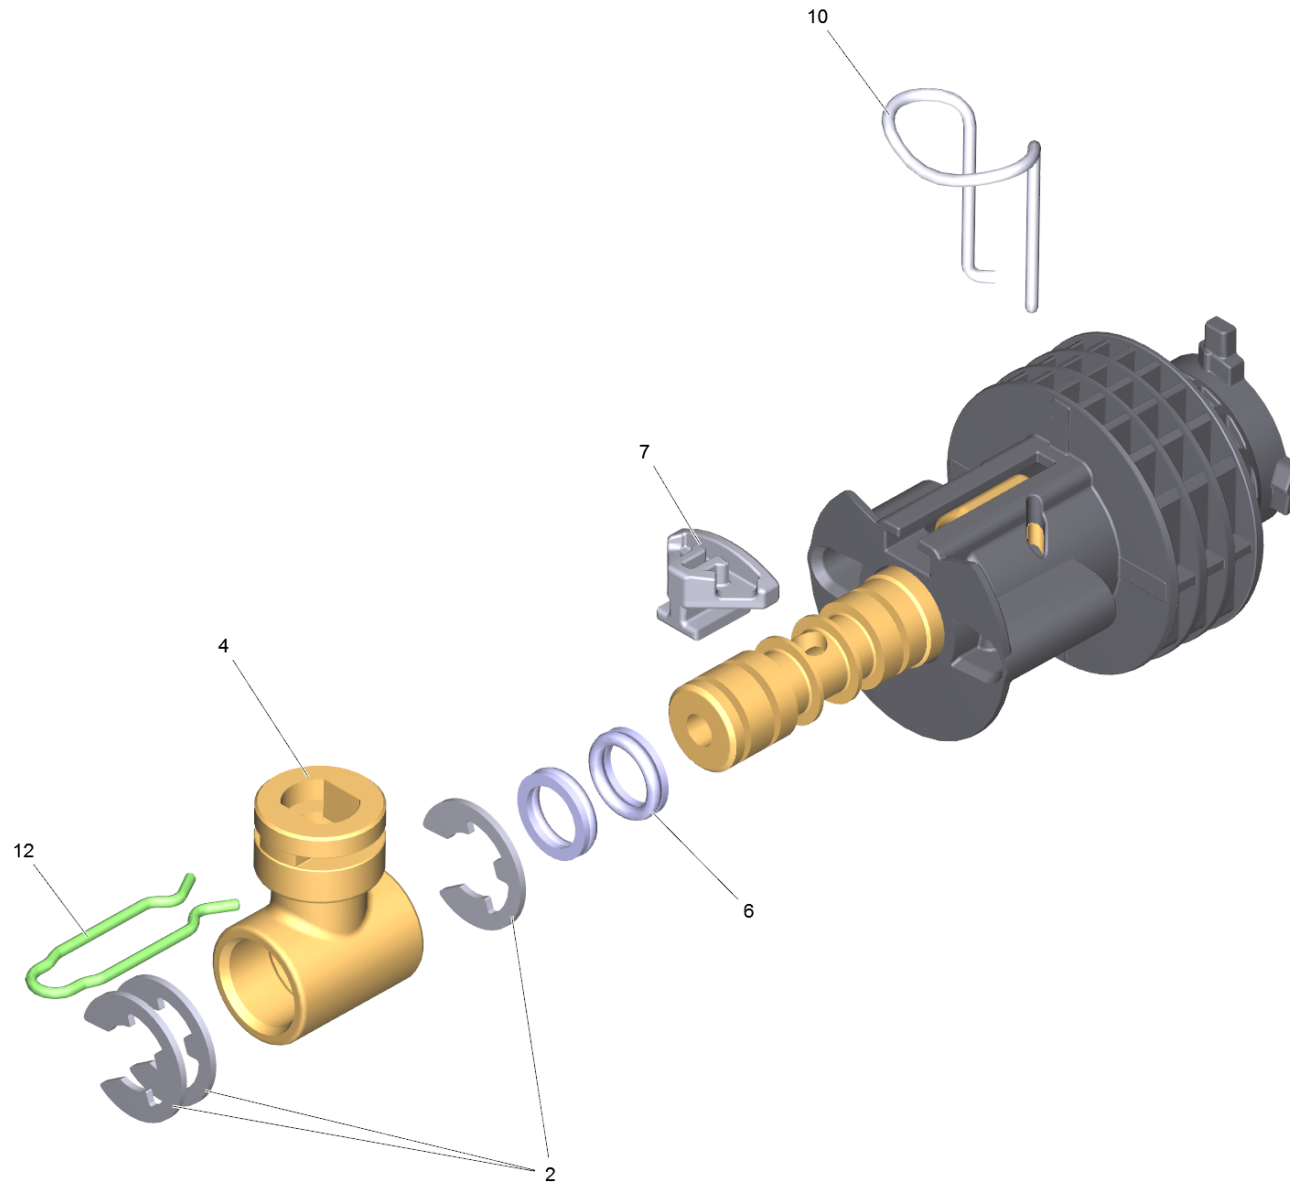

# 9002 Spare parts set hose reel (9.002-440.0)

Home and Garden \ High pressure cleaner cold water \ Electric motor \ K 5 \ K 5 Premium Power Control \*EU \ Hose reel FC 16MPa/10m \ Spare parts set hose reel

## 9002 Spare parts set hose reel (9.002-440.0)

Home and Garden \ High pressure cleaner cold water \ Electric motor \ K 5 \ K 5 Premium Power Control \*EU \ Hose reel FC 16MPa/10m \ Spare parts set hose reel

POS	Article no.	Description	Quantity	Unit
12	5.059-401.0	Clamp	1	PC
4	5.401-308.0	Rotary bushing	1	PC
6	6.363-628.0	O-Ring seal complete	1	PC
2	7.343-306.0	Lock washer 12-FSt-A2E DIN 6799	3	PC
7	9.038-470.0	Hose reel FC QC Button	1	PC
10	9.047-117.0	Hose reel QC Clamp soft	1	PC