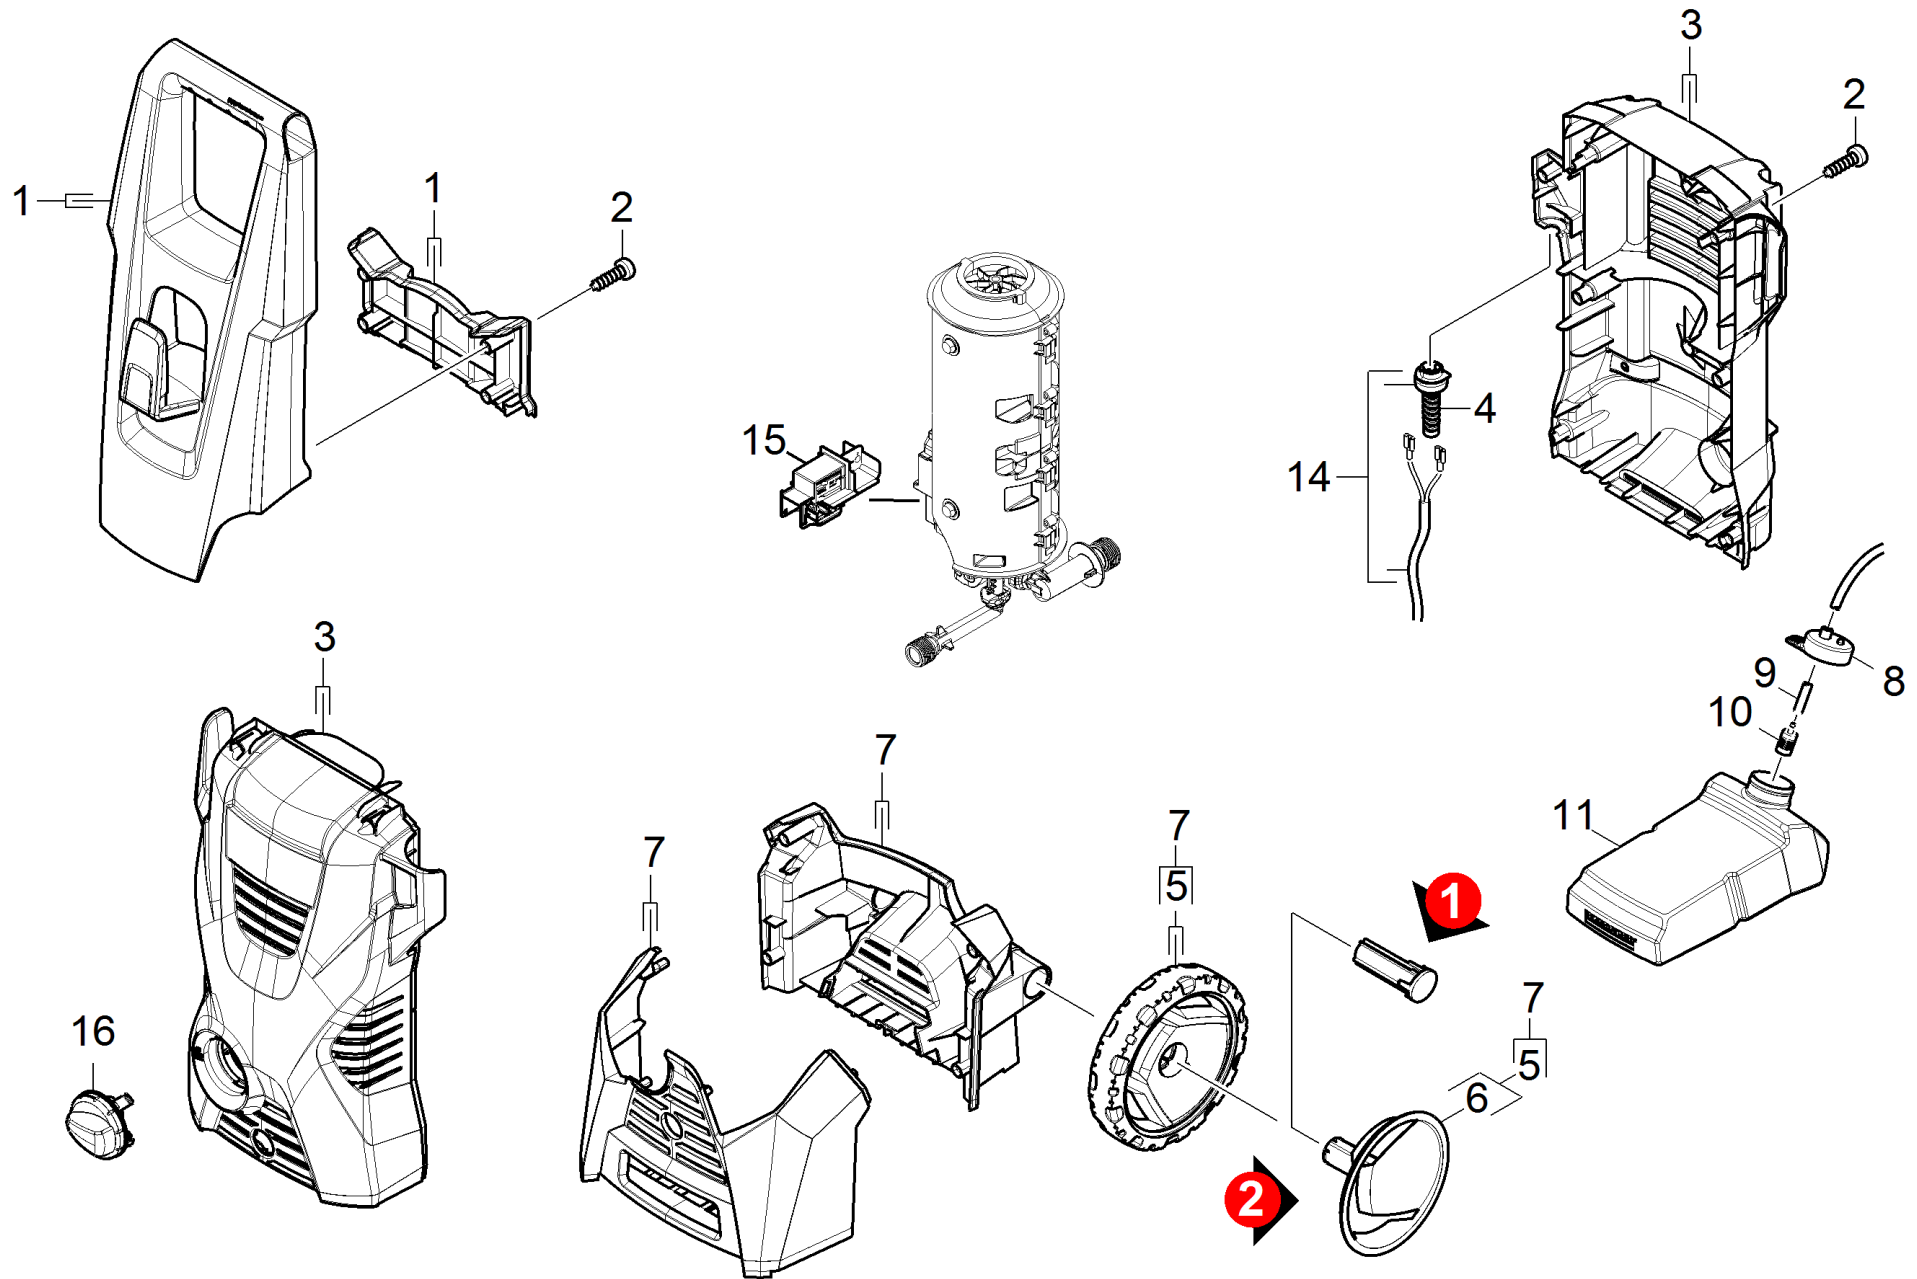

10 Housing

Home and Garden \ High pressure cleaner cold water \ Electric motor \ K 3 \ K 3 *EU \ Spare parts list K3 *EU (RV) \ Housing

10 Housing

Home and Garden \ High pressure cleaner cold water \ Electric motor \ K 3 \ K 3 *EU \ Spare parts list K3 *EU (RV) \ Housing

POS	Article no.	Description	Quantity	Unit	Foot note text
14	6.651-860.0	Cable with plug *CH (IP55,H05VV-F 2x1)	1	PC	
	Item text1: 1.676-002.0 /-004.0 /-007.0				
14	6.648-181.0	Cable with plug *EU (H05VV-F 2x1-5,5m)	1	PC	
	Item text1: 1.676-000.0 /-001.0/-003.0/-006.0/-008.0				
	Item text2: /-010.0				
7	4.520-507.0	Chassis complete replacement K3 (QC)	1	PC	
8	6.394-670.0	Cover tank cleaning agents (TPE)	1	PC	
10	5.731-652.0	Filter with weight	1	PC	
1	4.322-035.0	Handhold complete replacement K3 *EU	1	PC	
16	5.322-039.0	Handhold switch Modul Range	1	PC	
9	6.388-216.0	Hose DN 5 (PVC)	1	m	TO ORDER AS CUT GOODS
3	5.067-550.0	Housing pair replacement KÄRCHER	1	PC	
2	6.303-150.0	Screw 4,2x 22	15	PC	
6	7.777-999.0	Stockpiling discontinued	1	PC	
4	9.760-372.0	strain relief	1	PC	
15	6.630-768.0	Switch replacement + UL/CSA RV	1	PC	
11	5.071-240.0	Tank cleaning agents K2 Modul-Range	1	PC	
5	5.515-397.3	Wheel only for replacement	2	PC	