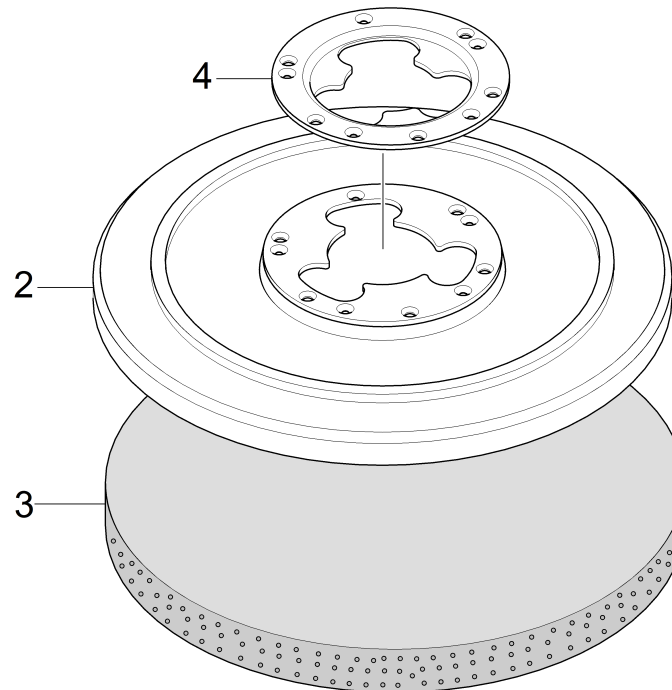

## 22 Brushes

Professional \ Floor cleaner \ Single disc machines \ BDS 43/180 C Adv \*EU \ Spare parts list BDS 43+51/180 C \ Brush-head \ Brushes

## 22 Brushes

Professional \ Floor cleaner \ Single disc machines \ BDS 43/180 C Adv \*EU \ Spare parts list BDS 43+51/180 C \ Brush-head \ Brushes

**KÄRCHER**

POS	Article no.	Description	Quantity	Unit	Remark
1	6.371-266.0	Brush Schampoo BDS 510	1.000	ST	BDS 51
1	6.369-895.0	Scrubbing brush red (old colour white)	1.000	ST	BDS 43
1	6.371-265.0	Brush black	1.000	ST	BDS 51
1	6.371-206.0	Scrubbing brush BDS 510	1.000	ST	BDS 51
1	6.369-896.0	Brush Shampoo BDS 43/150/DUO C	1.000	ST	BDS 43
1	6.369-898.0	Brush black (old colour grey)	1.000	ST	BDS 43
2	6.371-208.0	Disk BDS 510	1.000	ST	BDS 51
2	6.369-899.0	Disk LOW SPEED 420	1.000	ST	BDS 43
3	6.371-260.0	Diamond pad white set 5x Ø508	1.000	ST	BDS 51
3	6.371-261.0	Diamond pad yellow set 5x Ø508	1.000	ST	BDS 51
3	6.371-271.0	Pad micro-fibre	1.000	ZSA	BDS 51
3	6.371-257.0	Diamond pad yellow set 5x Ø432	1.000	ST	BDS 43
3	6.905-526.0	Pad micro-fibre	1.000	ZSA	BDS 43
3	6.371-023.0	Pad set 2x D 430 Melamin	1.000	ST	BDS 43
3	6.371-023.0	Pad set 2x D 430 Melamin	1.000	ST	BDS 43
3	6.371-256.0	Diamond pad white set 5x Ø432	1.000	ST	BDS 43
3	6.371-023.0	Pad set 2x D 430 Melamin	1.000	ST	BDS 43
3	6.371-240.0	Diamond pad green set 5x Ø508	1.000	ST	BDS 51
4	5.474-049.0	Carrier for disc brushes	1.000	ST	