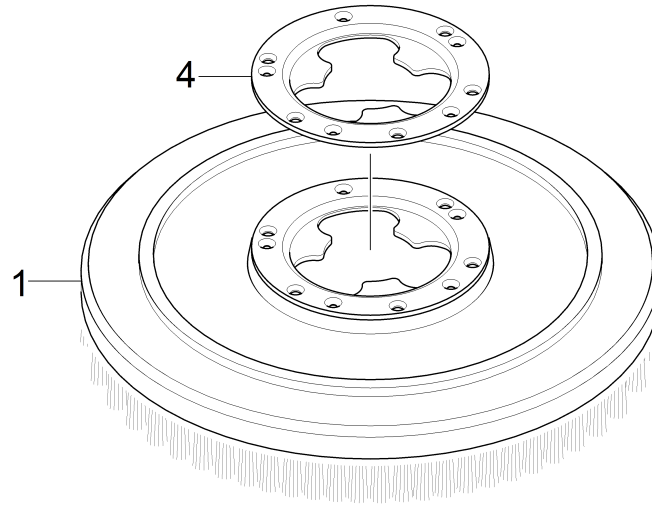

## 22 Brushes

Professional \ Floor cleaner \ Single disc machines \ BDS 43/180 C Adv \*EU \ Spare parts list BDS 43+51/180 C \ Brush-head \ Brushes

## 22 Brushes

Professional \ Floor cleaner \ Single disc machines \ BDS 43/180 C Adv \*EU \ Spare parts list BDS 43+51/180 C \ Brush-head \ Brushes

**KÄRCHER**

POS	Article no.	Description	Quantity	Unit	Remark
1	6.371-266.0	Brush Schampoo BDS 510	1.000	ST	BDS 51
1	6.369-895.0	Scrubbing brush red (old colour white)	1.000	ST	BDS 43
1	6.371-265.0	Brush black	1.000	ST	BDS 51
1	6.371-206.0	Scrubbing brush BDS 510	1.000	ST	BDS 51
1	6.369-896.0	Brush Shampoo BDS 43/150/DUO C	1.000	ST	BDS 43
1	6.369-898.0	Brush black (old colour grey)	1.000	ST	BDS 43
2	6.371-208.0	Disk BDS 510	1.000	ST	BDS 51
2	6.369-899.0	Disk LOW SPEED 420	1.000	ST	BDS 43
3	6.371-260.0	Diamond pad white set 5x Ø508	1.000	ST	BDS 51
3	6.371-261.0	Diamond pad yellow set 5x Ø508	1.000	ST	BDS 51
3	6.371-271.0	Pad micro-fibre	1.000	ZSA	BDS 51
3	6.371-257.0	Diamond pad yellow set 5x Ø432	1.000	ST	BDS 43
3	6.905-526.0	Pad micro-fibre	1.000	ZSA	BDS 43
3	6.371-023.0	Pad set 2x D 430 Melamin	1.000	ST	BDS 43
3	6.371-023.0	Pad set 2x D 430 Melamin	1.000	ST	BDS 43
3	6.371-256.0	Diamond pad white set 5x Ø432	1.000	ST	BDS 43
3	6.371-023.0	Pad set 2x D 430 Melamin	1.000	ST	BDS 43
3	6.371-240.0	Diamond pad green set 5x Ø508	1.000	ST	BDS 51
4	5.474-049.0	Carrier for disc brushes	1.000	ST	