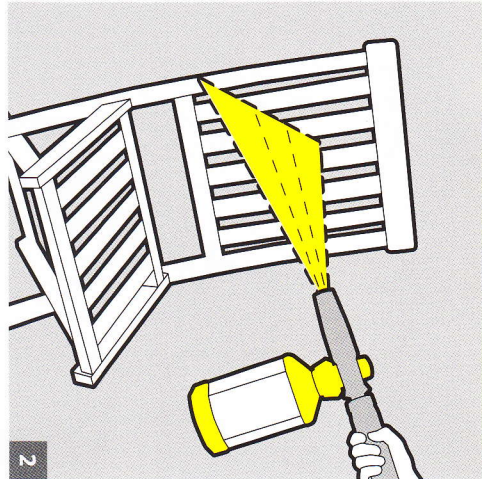

PATIO

Pressure Control

BALCONY

Application Video
T-Racer Surface Cleaner

Application Video
T-Racer Surface Cleaner

VEHICLES

Pressure Control

Application Video
Power Brush WB 150

GARDEN FURNITURE

Pressure Control

Application video
Soft Surface Wash Brush

PIPE CLEANING

Application video
Pipe Cleaning Kit

WATER SUPPLY

OUTSIDE GLASS SURFACES

Pressure Control