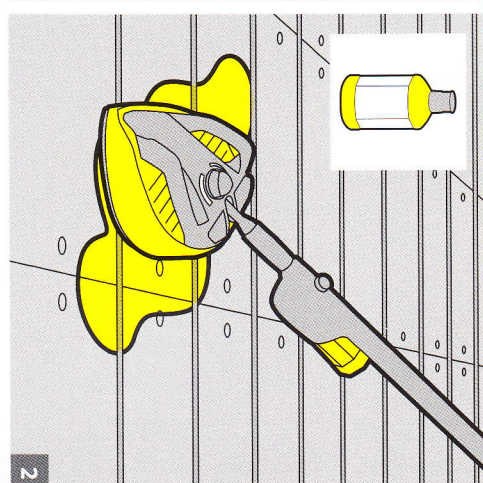

PATIO

Pressure Control

BALCONY

Application Video
T-Racer Surface Cleaner

Application Video
T-Racer Surface Cleaner

VEHICLES

Pressure Control

Application Video
Power Brush WB 150