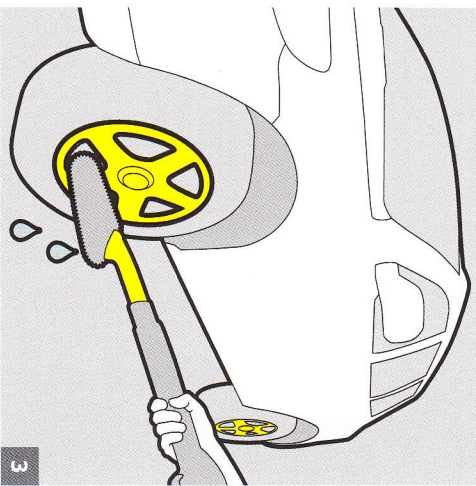

PATIO

Pressure Control

BALCONY

Application Video
T-Racer Surface Cleaner

Application Video
T-Racer Surface Cleaner

VEHICLES

Pressure Control

Application Video
Power Brush WB 150