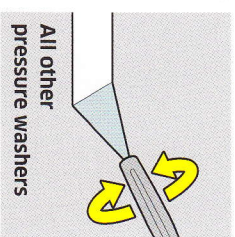

Application video
Suction Hose ecologic

Application video
Telescopic Spray Lance

CORNERS / STAIRS

RUBBISH BIN

Pressure Control

Application Video
Power Scrubber

Application video
Angled Spray Lance

ACCESSORIES