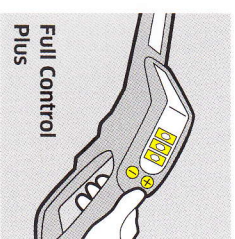

Application video
Suction Hose ecologic

Application video
Telescopic Spray Lance

CORNERS / STAIRS

RUBBISH BIN

Pressure Control

Application Video
Power Scrubber

Application video
Angled Spray Lance

ACCESSORIES