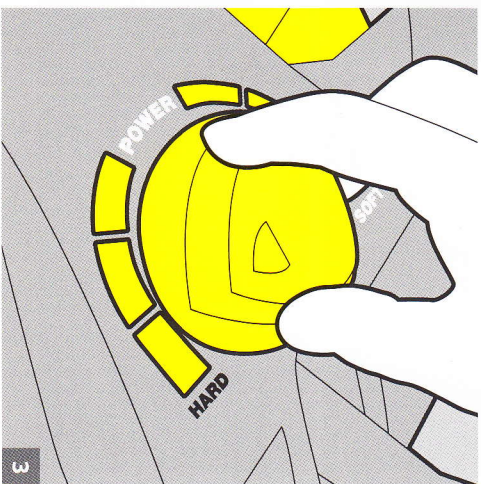

PATIO

Pressure Control

BALCONY

Application Video
T-Racer Surface Cleaner

Application Video
T-Racer Surface Cleaner

VEHICLES

Pressure Control

Application Video
Power Brush WB 150