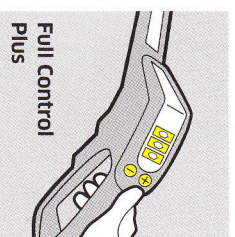

Application video
Suction Hose ecologic

Application video
Telescopic Spray Lance

CORNERS / STAIRS

RUBBISH BIN

Pressure Control

Application Video
Power Scrubber

Application video
Angled Spray Lance

ACCESSORIES