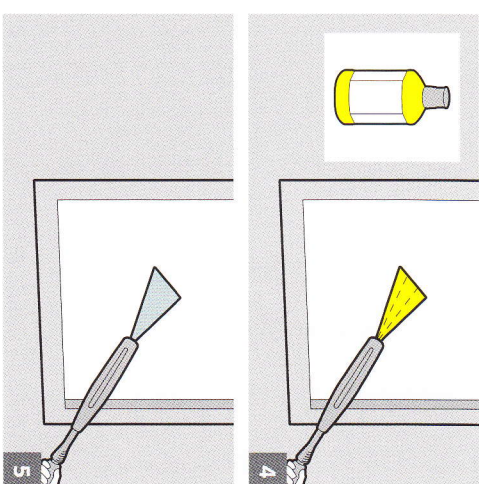

GARDEN FURNITURE

Pressure Control

Application video
Soft Surface Wash Brush

PIPE CLEANING

Application video
Pipe Cleaning Kit

WATER SUPPLY

OUTSIDE GLASS SURFACES

Pressure Control