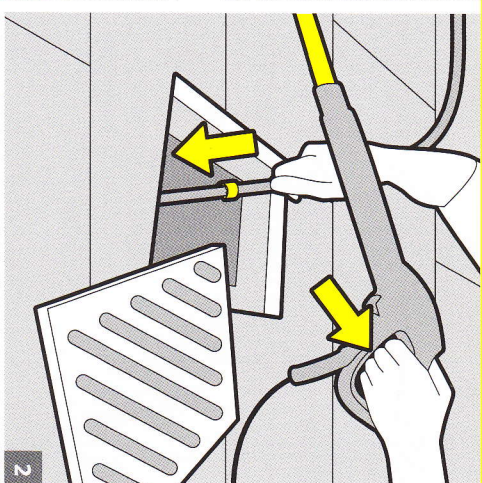

GARDEN FURNITURE

Pressure Control

Application video
Soft Surface Wash Brush

PIPE CLEANING

Application video
Pipe Cleaning Kit

WATER SUPPLY

OUTSIDE GLASS SURFACES

Pressure Control