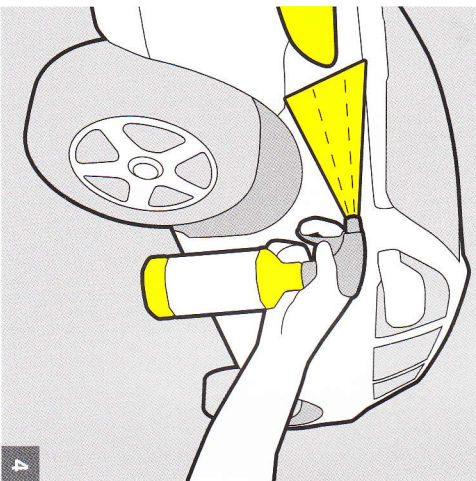

PATIO

Pressure Control

BALCONY

Application Video
T-Racer Surface Cleaner

Application Video
T-Racer Surface Cleaner

VEHICLES

Pressure Control

Application Video
Power Brush WB 150