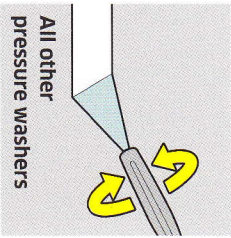

Pressure Control

Application video
Soft Surface Wash Brush