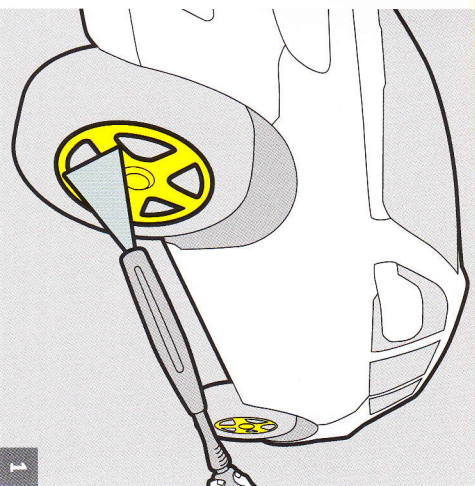

PATIO

Pressure Control

BALCONY

Application Video
T-Racer Surface Cleaner

Application Video
T-Racer Surface Cleaner

VEHICLES

Pressure Control

Application Video
Power Brush WB 150