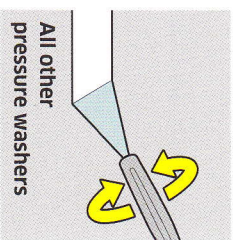

PATIO

Pressure Control

BALCONY

Application Video
T-Racer Surface Cleaner

Application Video
T-Racer Surface Cleaner

VEHICLES

Pressure Control

Application Video
Power Brush WB 150