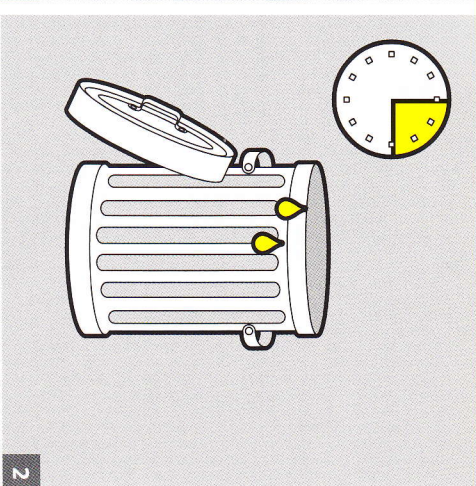

Application video
Suction Hose ecologic

Application video
Telescopic Spray Lance

CORNERS / STAIRS

RUBBISH BIN

Pressure Control

Application Video
Power Scrubber

Application video
Angled Spray Lance

ACCESSORIES

Patio Cleaners and Wash Brushes

T 550, T-Racer Surface Cleaner 2.643-2510

T-Racer Surface Cleaner for splash-free cleaning of large surfaces. With detergent application system, power nozzle for corners/edges, protection grid for gravel surfaces, pressure adjustment and handle.

PS 40, Power Scrubber Surface Cleaner 2.643-245.0

Power scrubber with three integrated high-pressure nozzles. Powerful cleaning action removes stubborn dirt from surfaces quickly and easily. Ideal for stairs and edges.