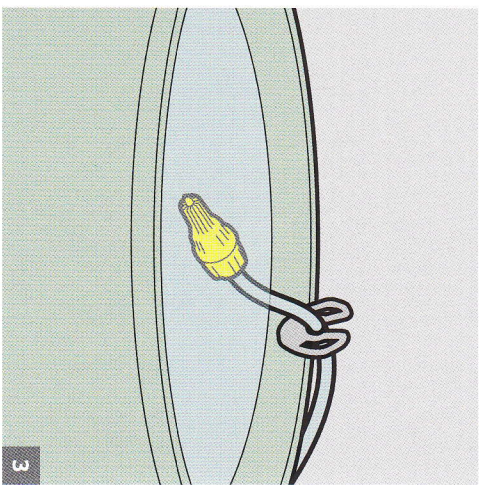

GARDEN FURNITURE

Pressure Control

Application video
Soft Surface Wash Brush

PIPE CLEANING

Application video
Pipe Cleaning Kit

WATER SUPPLY

OUTSIDE GLASS SURFACES

Pressure Control

Application video
Suction Hose ecologic

Application video
Telescopic Spray Lance

CORNERS / STAIRS

RUBBISH BIN

Pressure Control

Application Video
Power Scrubber

Application video
Angled Spray Lance

ACCESSORIES