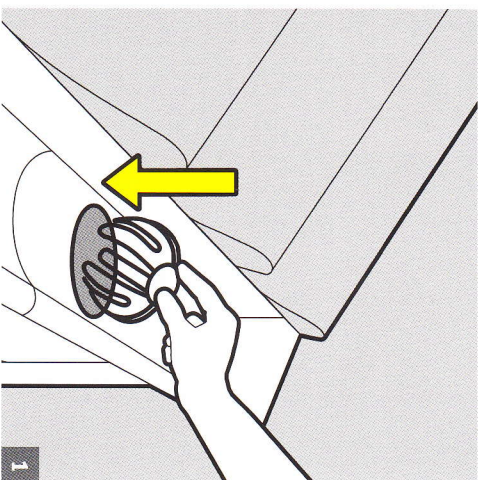

GARDEN FURNITURE

Pressure Control

Application video
Soft Surface Wash Brush

PIPE CLEANING

Application video
Pipe Cleaning Kit

WATER SUPPLY

OUTSIDE GLASS SURFACES

Pressure Control