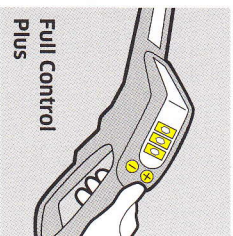

PATIO

Pressure Control

BALCONY

Application Video
T-Racer Surface Cleaner

Application Video
T-Racer Surface Cleaner

VEHICLES

Pressure Control

Application Video
Power Brush WB 150