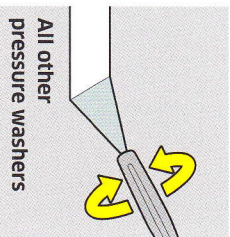

PATIO

Pressure Control

BALCONY

Application Video
T-Racer Surface Cleaner

Application Video
T-Racer Surface Cleaner

VEHICLES

Pressure Control

Application Video
Power Brush WB 150