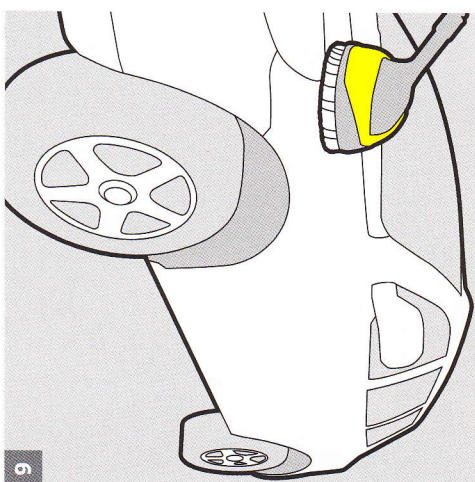

PATIO

Pressure Control

BALCONY

Application Video
T-Racer Surface Cleaner

Application Video
T-Racer Surface Cleaner

VEHICLES

Pressure Control

Application Video
Power Brush WB 150