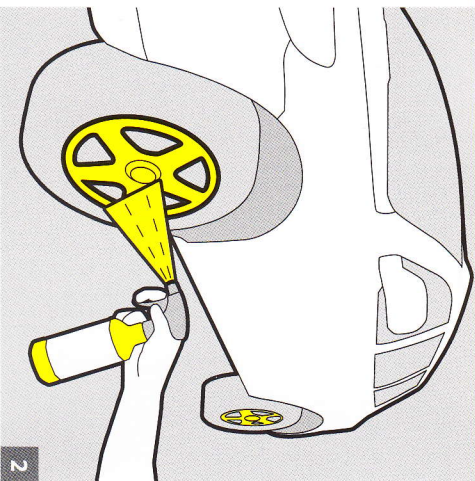

PATIO

Pressure Control

BALCONY

Application Video
T-Racer Surface Cleaner

Application Video
T-Racer Surface Cleaner

VEHICLES

Pressure Control

Application Video
Power Brush WB 150