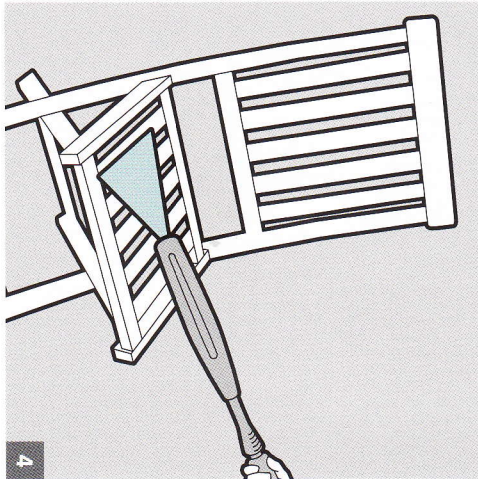

GARDEN FURNITURE