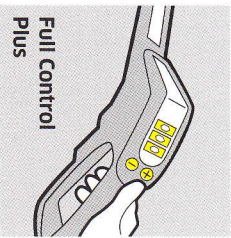

Pressure Control

Application video
Soft Surface Wash Brush