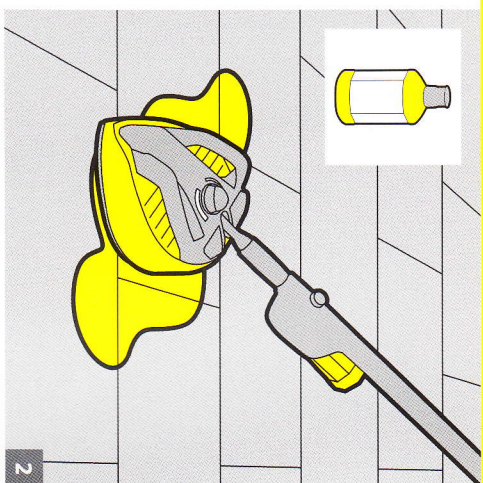

PATIO

Pressure Control

BALCONY

Application Video
T-Racer Surface Cleaner

Application Video
T-Racer Surface Cleaner

VEHICLES

Pressure Control

Application Video
Power Brush WB 150