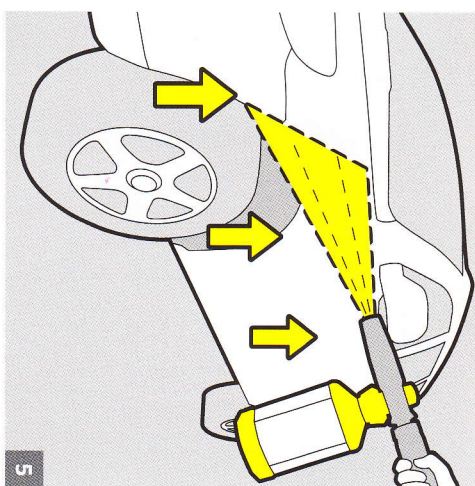

PATIO

Pressure Control

BALCONY

Application Video
T-Racer Surface Cleaner

Application Video
T-Racer Surface Cleaner

VEHICLES

Pressure Control

Application Video
Power Brush WB 150