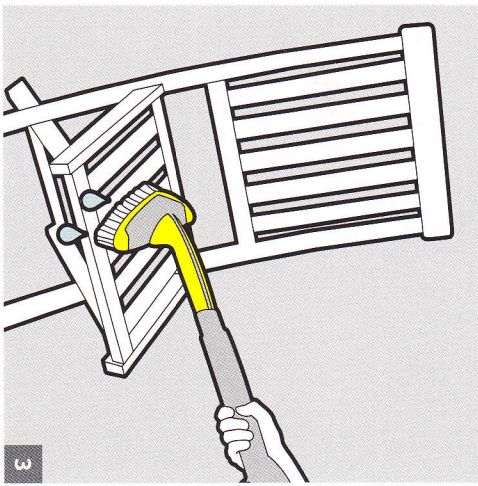

GARDEN FURNITURE