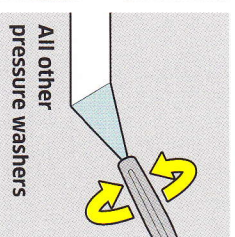

Application video
Suction Hose ecologic

Application video
Telescopic Spray Lance

CORNERS / STAIRS

RUBBISH BIN

Pressure Control

Application Video
Power Scrubber

Application video
Angled Spray Lance

ACCESSORIES