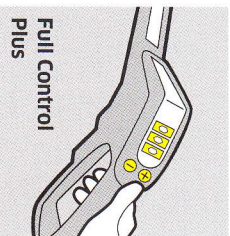

PATIO

Pressure Control

BALCONY

Application Video
T-Racer Surface Cleaner

Application Video
T-Racer Surface Cleaner

VEHICLES

Pressure Control

Application Video
Power Brush WB 150