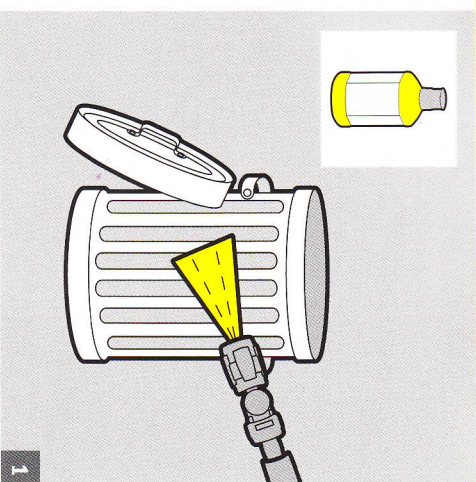

Application video
Suction Hose ecologic

Application video
Telescopic Spray Lance

CORNERS / STAIRS

RUBBISH BIN

Pressure Control

Application Video
Power Scrubber

Application video
Angled Spray Lance

ACCESSORIES