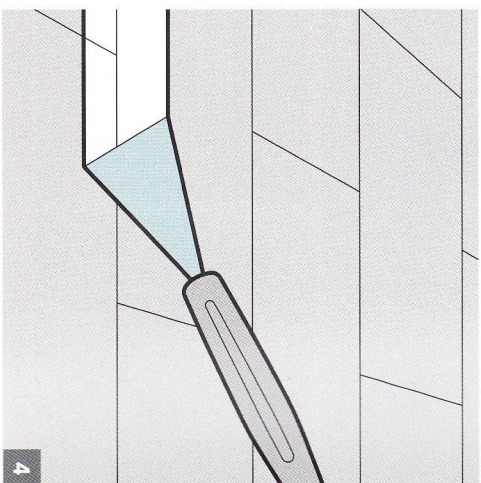

PATIO

Pressure Control

BALCONY

Application Video
T-Racer Surface Cleaner

Application Video
T-Racer Surface Cleaner

VEHICLES

Pressure Control

Application Video
Power Brush WB 150