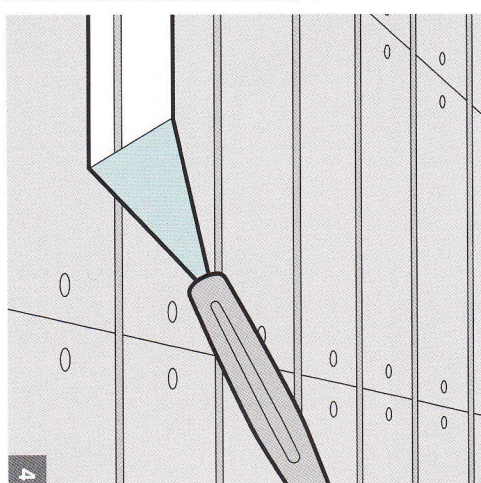

PATIO

Pressure Control

BALCONY

Application Video
T-Racer Surface Cleaner

Application Video
T-Racer Surface Cleaner

VEHICLES

Pressure Control

Application Video
Power Brush WB 150