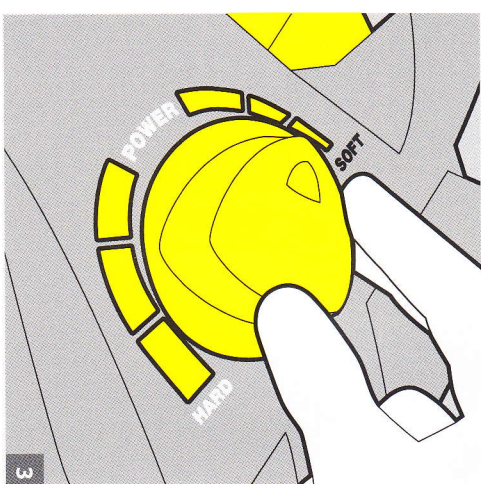

PATIO

Pressure Control

BALCONY

Application Video
T-Racer Surface Cleaner

Application Video
T-Racer Surface Cleaner

VEHICLES

Pressure Control

Application Video
Power Brush WB 150