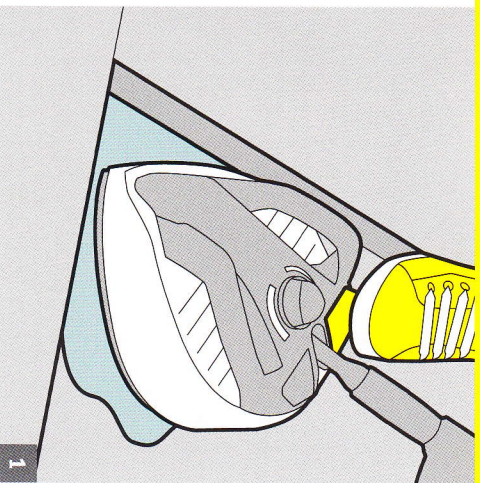

GARDEN FURNITURE

Pressure Control

Application video
Soft Surface Wash Brush

PIPE CLEANING

Application video
Pipe Cleaning Kit

WATER SUPPLY

OUTSIDE GLASS SURFACES

Pressure Control

Application video
Suction Hose ecologic

Application video
Telescopic Spray Lance

CORNERS / STAIRS

RUBBISH BIN

Pressure Control

Application Video
Power Scrubber

Application video
Angled Spray Lance

ACCESSORIES