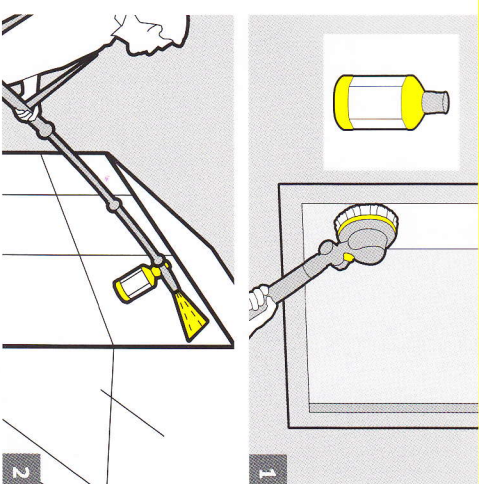

GARDEN FURNITURE

Pressure Control

Application video
Soft Surface Wash Brush

PIPE CLEANING

Application video
Pipe Cleaning Kit

WATER SUPPLY

OUTSIDE GLASS SURFACES

Pressure Control