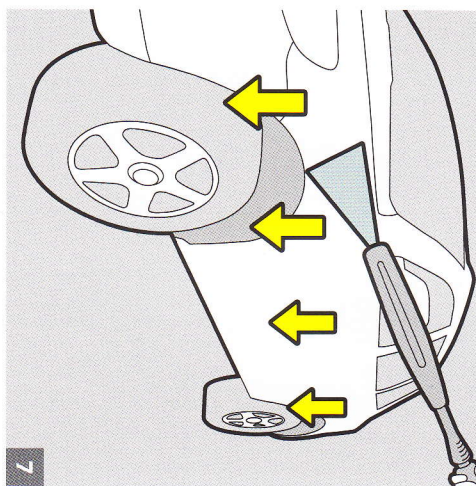

PATIO

Pressure Control

BALCONY

Application Video
T-Racer Surface Cleaner

Application Video
T-Racer Surface Cleaner

VEHICLES

Pressure Control

Application Video
Power Brush WB 150