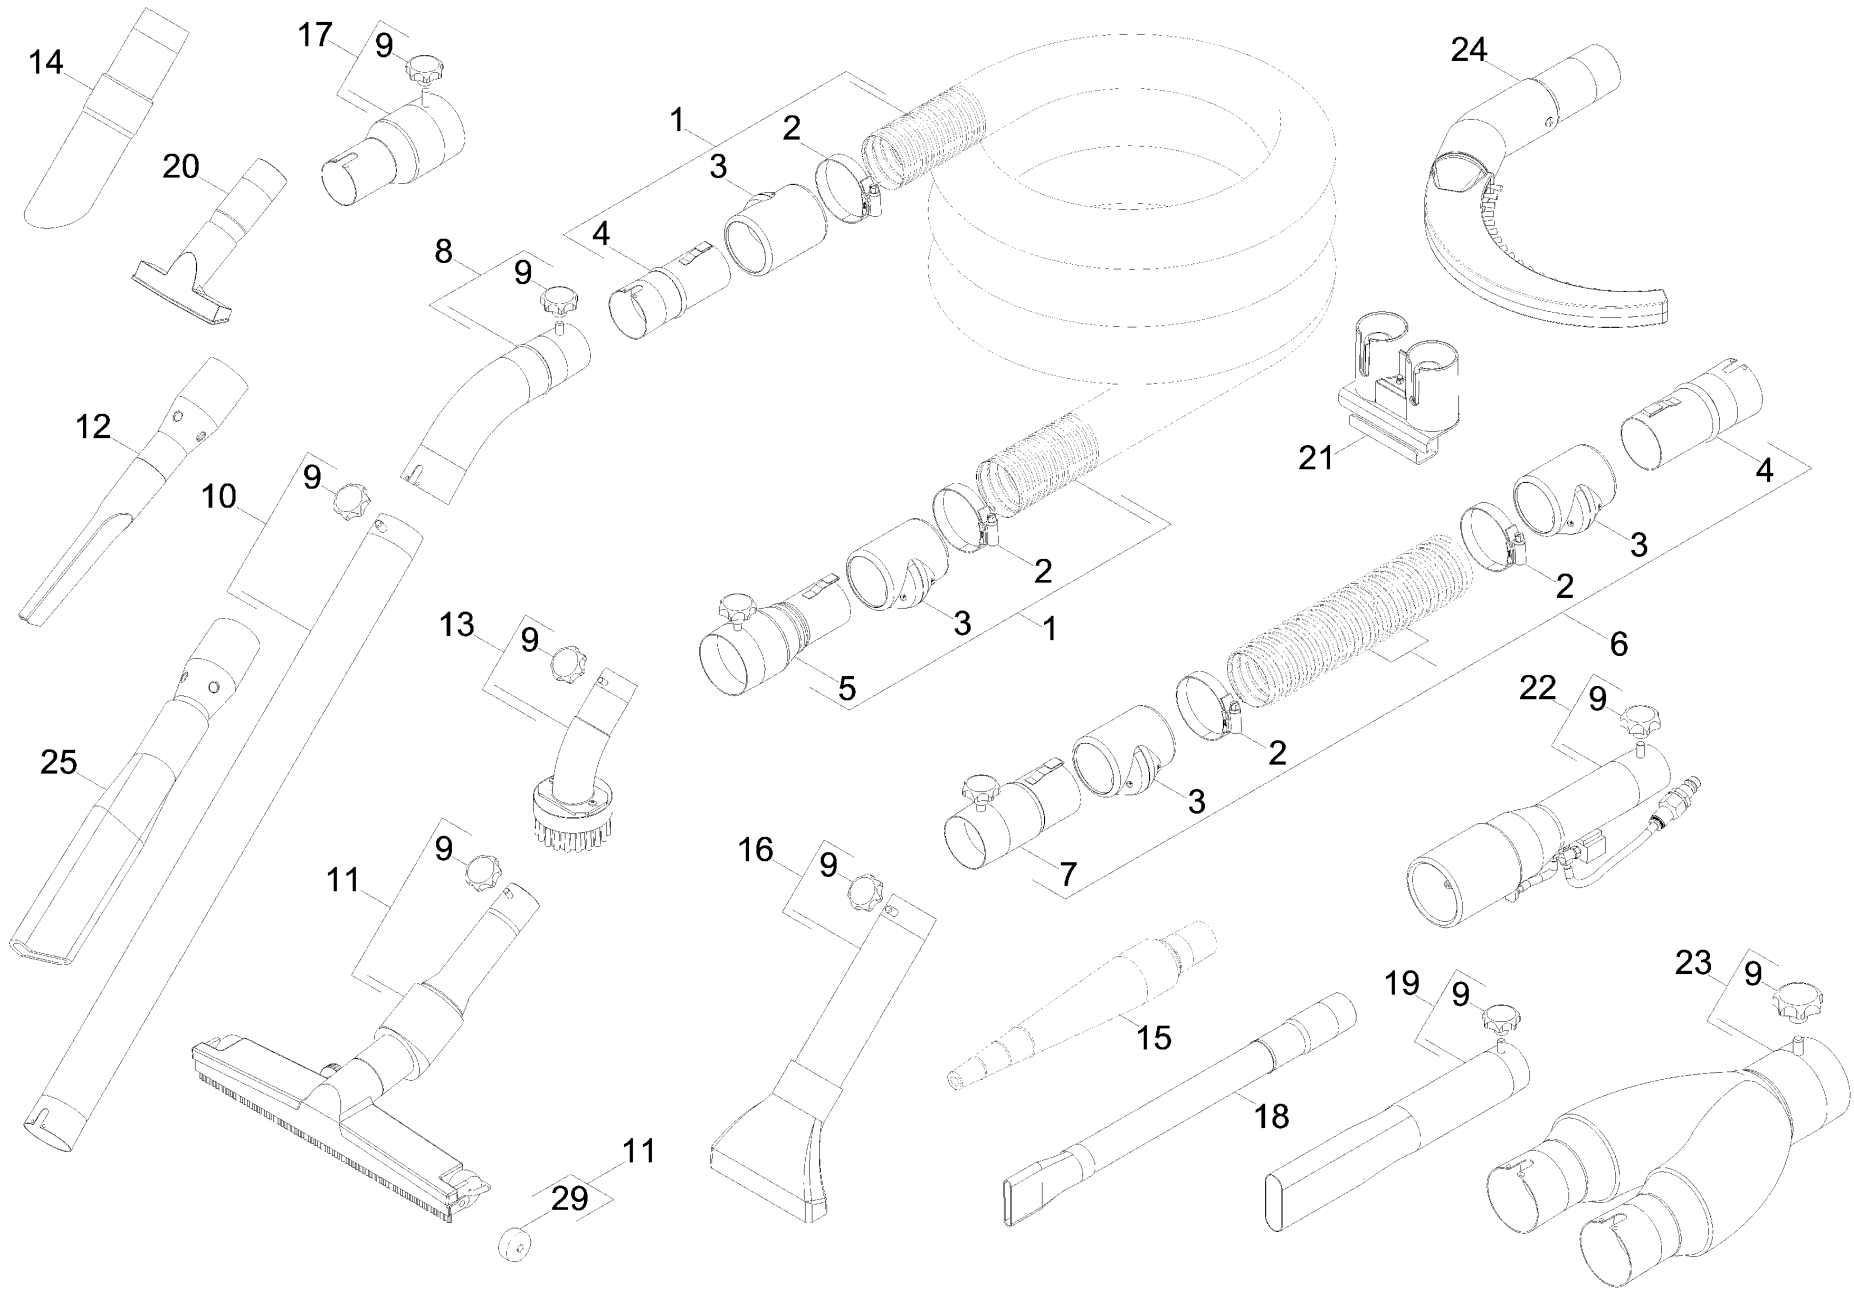

40 Accessories

POS	Article no.	Description	Quantity	Unit
7	6.902-170.0	Accessories connection DN42	1.000	ST
7	6.902-168.0	Accessories connection DN52	1.000	ST
7	6.902-173.0	Accessories connection DN72	1.000	ST
4	6.902-172.0	Accessories connection rotatable DN42	1.000	ST
4	6.902-169.0	Accessories connection rotatable DN52	1.000	ST
4	6.902-175.0	Accessories connection rotatable DN72	1.000	ST
21	4.645-412.0	Accessories holder complete	1.000	ST
25	6.902-210.0	Crevice nozzle DN42	1.000	ST
25	6.902-211.0	Crevice nozzle DN52	1.000	ST
18	6.902-190.0	Crevice nozzle flexible DN42, 10mm	1.000	ST
12	6.902-195.0	Crevice nozzle plastics long DN42	1.000	ST
12	6.902-194.0	Crevice nozzle plastics long DN52	1.000	ST
19	6.902-189.0	Crevice nozzle zinc-plated 17mm DN52	1.000	ST
19	6.902-191.0	Crevice nozzle zinc-plated 28mm DN72	1.000	ST
8	6.902-202.0	Elbow coated el. DN42	1.000	ST
8	6.902-201.0	Elbow coated el. DN52	1.000	ST
8	6.902-203.0	Elbow coated el. DN72	1.000	ST
6	6.907-318.0	Extension hose ME-PU el. DN42 3m	1.000	ST
6	6.907-319.0	Extension hose ME-PU el. DN42 5m	1.000	ST
6	6.907-320.0	Extension hose ME-PU el. DN52 3m	1.000	ST
6	6.907-321.0	Extension hose ME-PU el. DN52 5m	1.000	ST
6	6.907-314.0	Extension hose PU el. DN42 3m	1.000	ST
6	6.907-315.0	Extension hose PU el. DN42 5m	1.000	ST
6	6.907-316.0	Extension hose PU el. DN52 3m	1.000	ST
6	6.907-317.0	Extension hose PU el. DN52 5m	1.000	ST
6	6.907-310.0	Extension hose PVC el. DN42 3m	1.000	ST
6	6.907-311.0	Extension hose PVC el. DN42 5m	1.000	ST
6	6.907-312.0	Extension hose PVC el. DN52 3m	1.000	ST
6	6.907-313.0	Extension hose PVC el. DN52 5m	1.000	ST
2	6.902-167.0	Hose clip 40-60 mm	1.000	ST
2	6.902-176.0	Hose clip 60-80 mm	1.000	ST
3	6.902-171.0	Hose collar DN42	2.000	ST
3	6.902-166.0	Hose collar DN52	2.000	ST