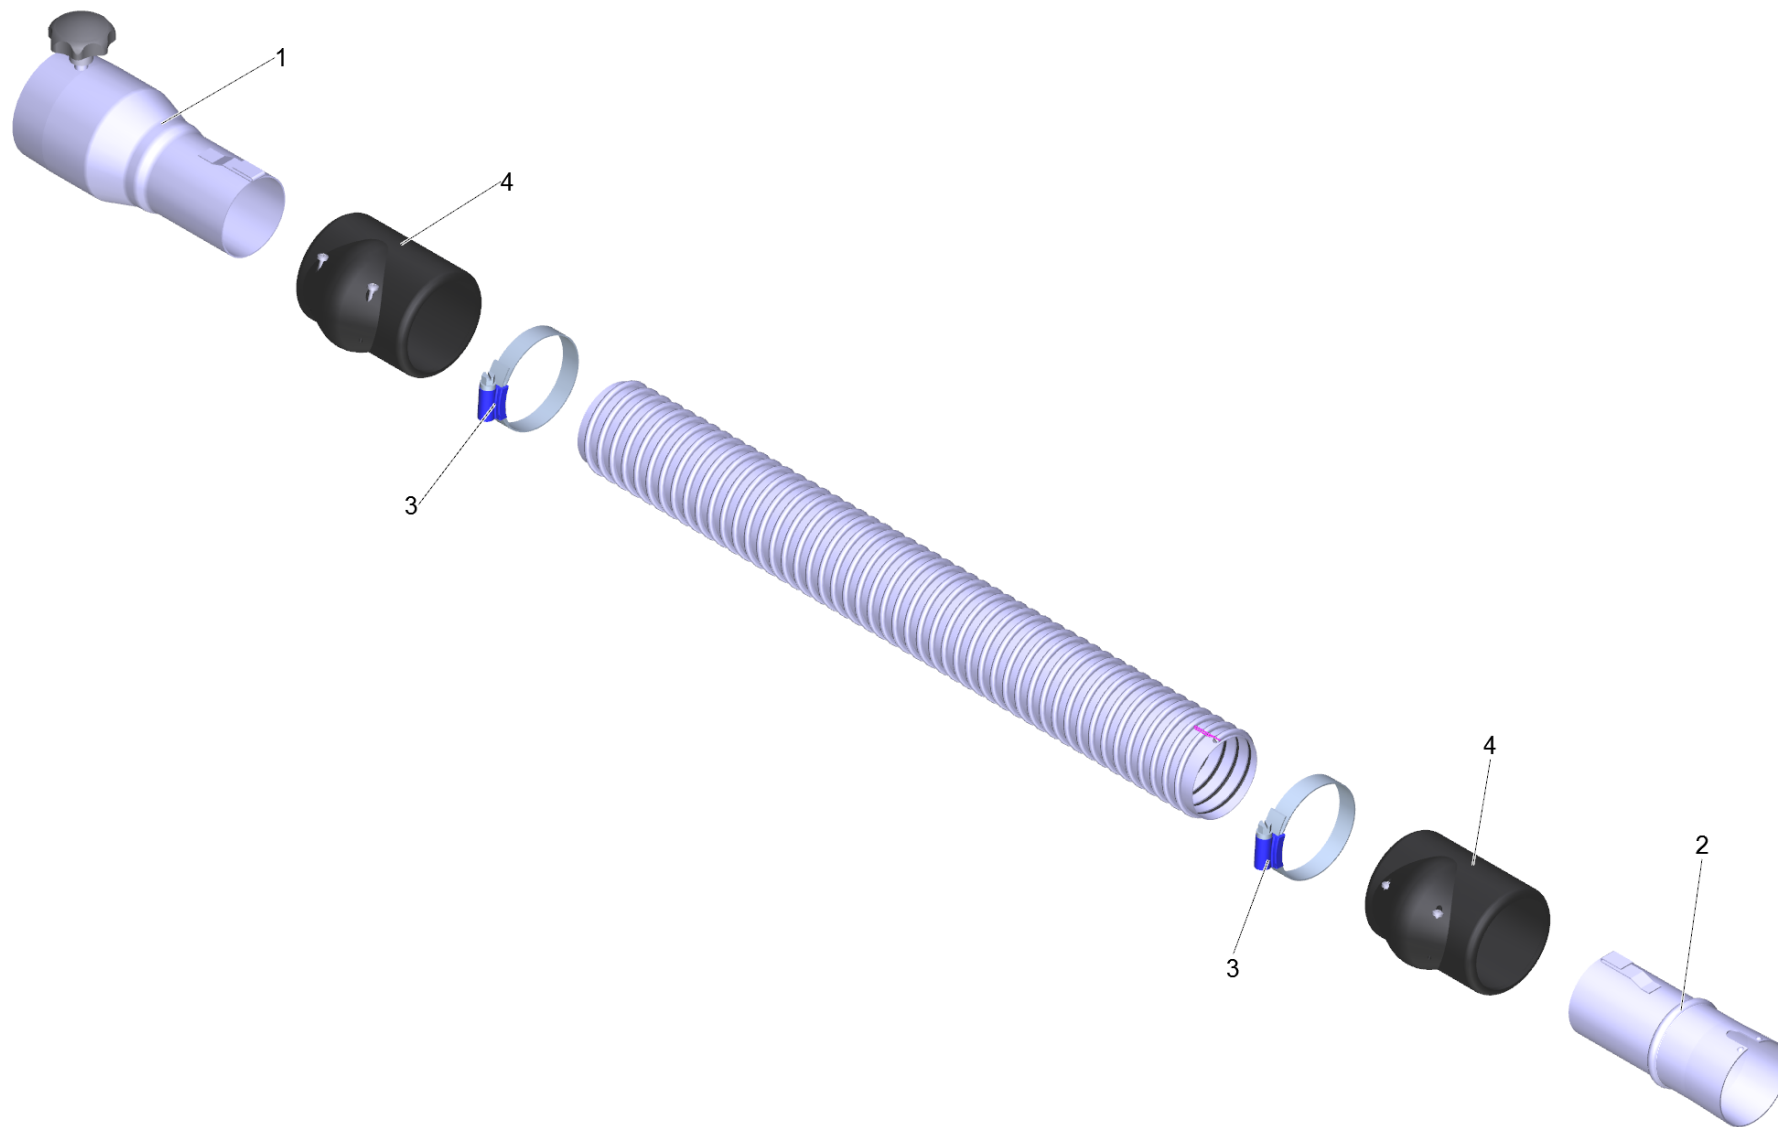

1 Suction hose PU el. DN42 5m (6.907-299.0)

POS	Article no.	Description	Quantity	Unit
2	6.902-172.0	Accessories connection rotatable DN42	1.000	ST
3	6.902-167.0	Hose clip 40-60 mm	2.000	ST
4	6.902-171.0	Hose collar DN42	2.000	ST
999	7.303-363.0	Sheet metal screw ST3,5X16,0-A2-20H-C-H	1.000	ST
999	6.303-554.0	Star grip M8	1.000	ST
1	6.902-178.0	Vacuum cleaner connection DN72 auf DN42	1.000	ST