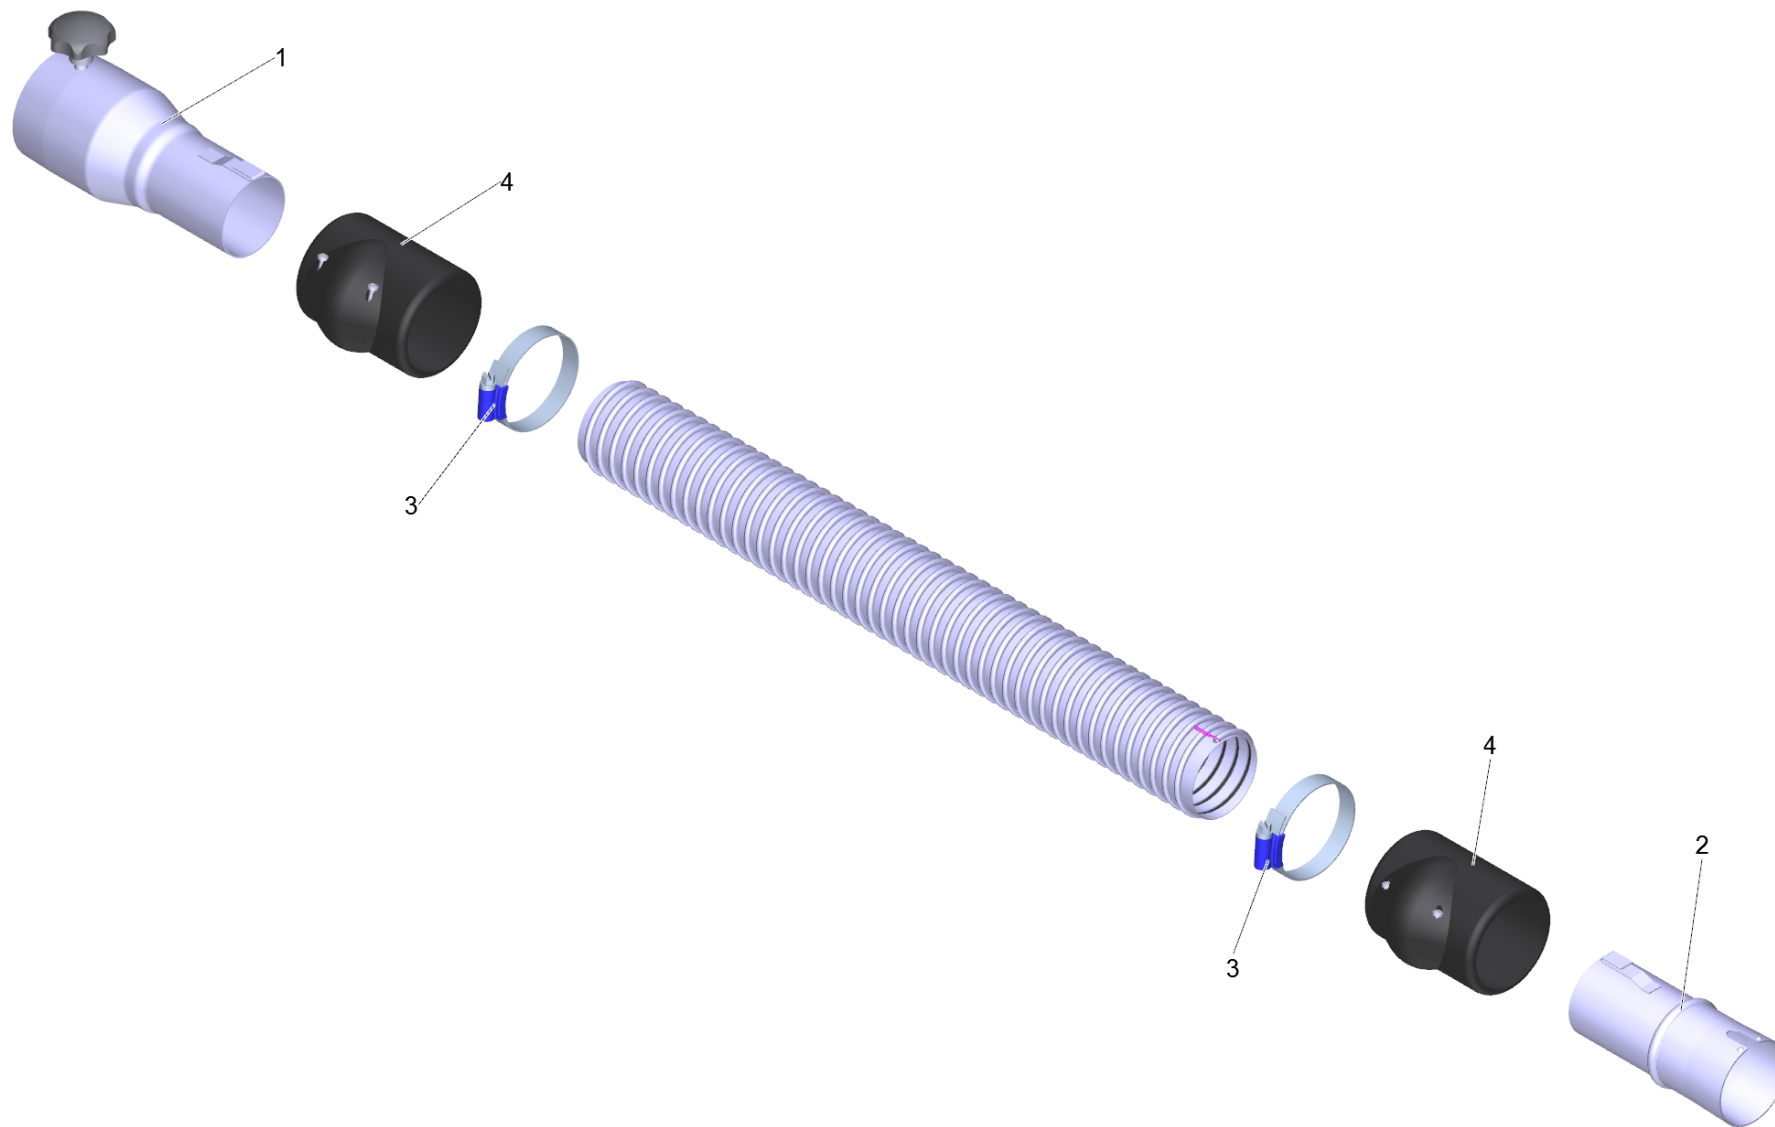

1 Suction hose PVC el. DN72 3m (6.907-296.0)

POS	Article no.	Description	Quantity	Unit
1	6.902-173.0	Accessories connection DN72	1.000	ST
2	6.902-175.0	Accessories connection rotatable DN72	1.000	ST
3	6.902-176.0	Hose clip 60-80 mm	2.000	ST
4	6.902-174.0	Hose collar DN72	2.000	ST
999	7.303-363.0	Sheet metal screw ST3,5X16,0-A2-20H-C-H	1.000	ST
999	6.303-554.0	Star grip M8	1.000	ST