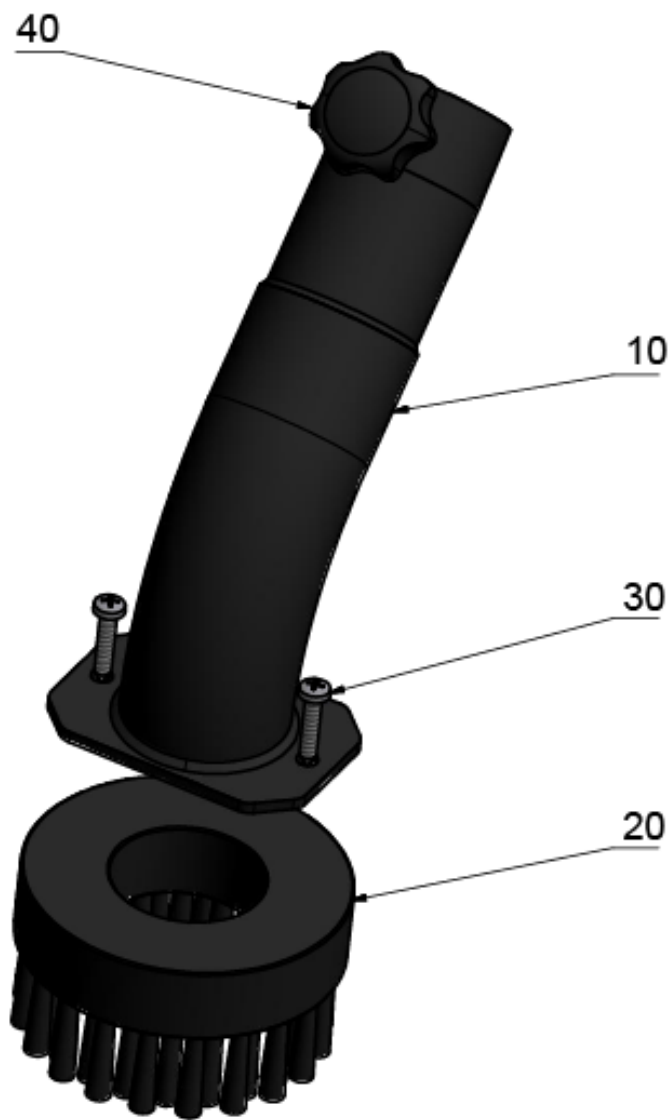

13 Suction brush round 45° DN52 (6.902-192.0)

POS	Article no.	Description	Quantity	Unit
10	9.976-381.0	Connecting piece with outside cone D50	1.000	ST
20	9.980-753.0	Disc brush for suction brush ø82mm	1.000	ST
30	9.974-177.0	Sheet metal screw 4,2x 22mm-vz DIN 7981	2.000	ST
40	6.303-555.0	Star grip M6	1.000	ST