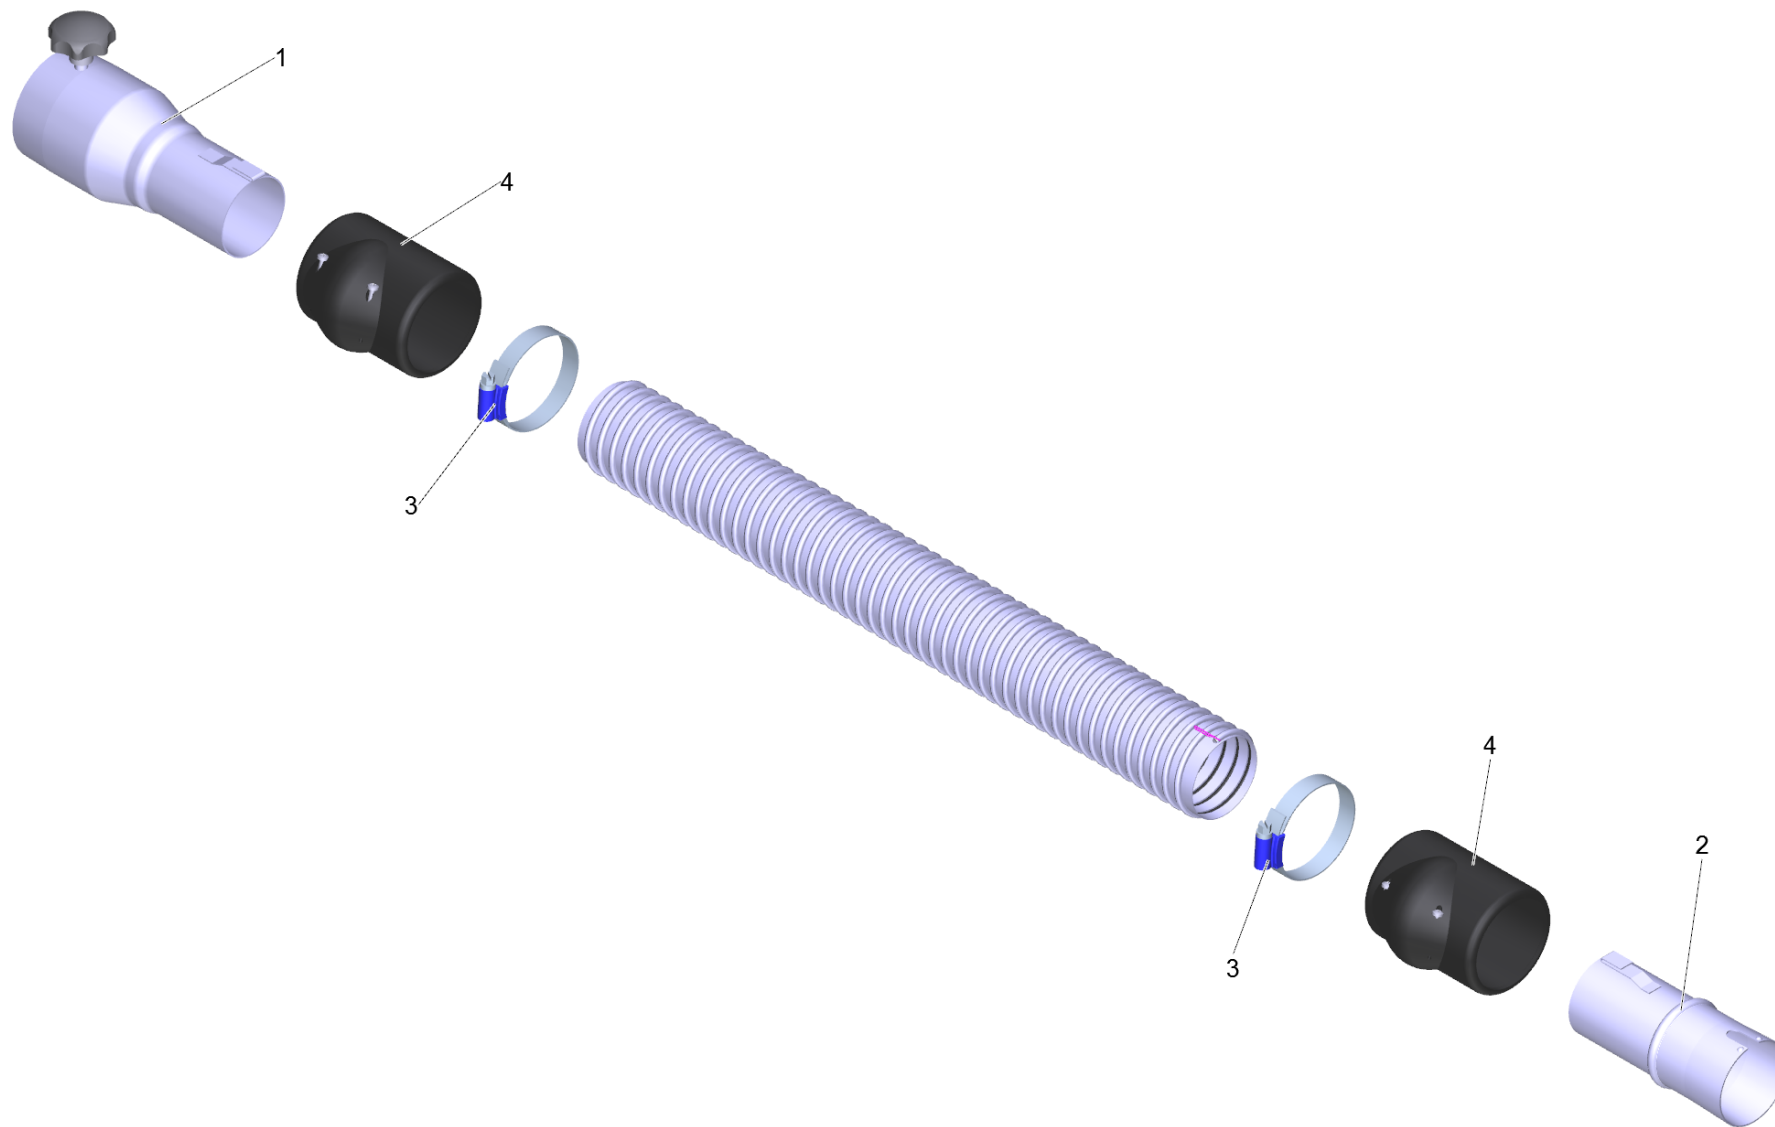

1 Suction hose ME-PU el. DN42 5m (6.907-305.0)

POS	Article no.	Description	Quantity	Unit
2	6.902-172.0	Accessories connection rotatable DN42	1.000	ST
3	6.902-167.0	Hose clip 40-60 mm	2.000	ST
4	6.902-171.0	Hose collar DN42	2.000	ST
999	7.303-363.0	Sheet metal screw ST3,5X16,0-A2-20H-C-H	1.000	ST
999	6.303-554.0	Star grip M8	1.000	ST
1	6.902-178.0	Vacuum cleaner connection DN72 auf DN42	1.000	ST