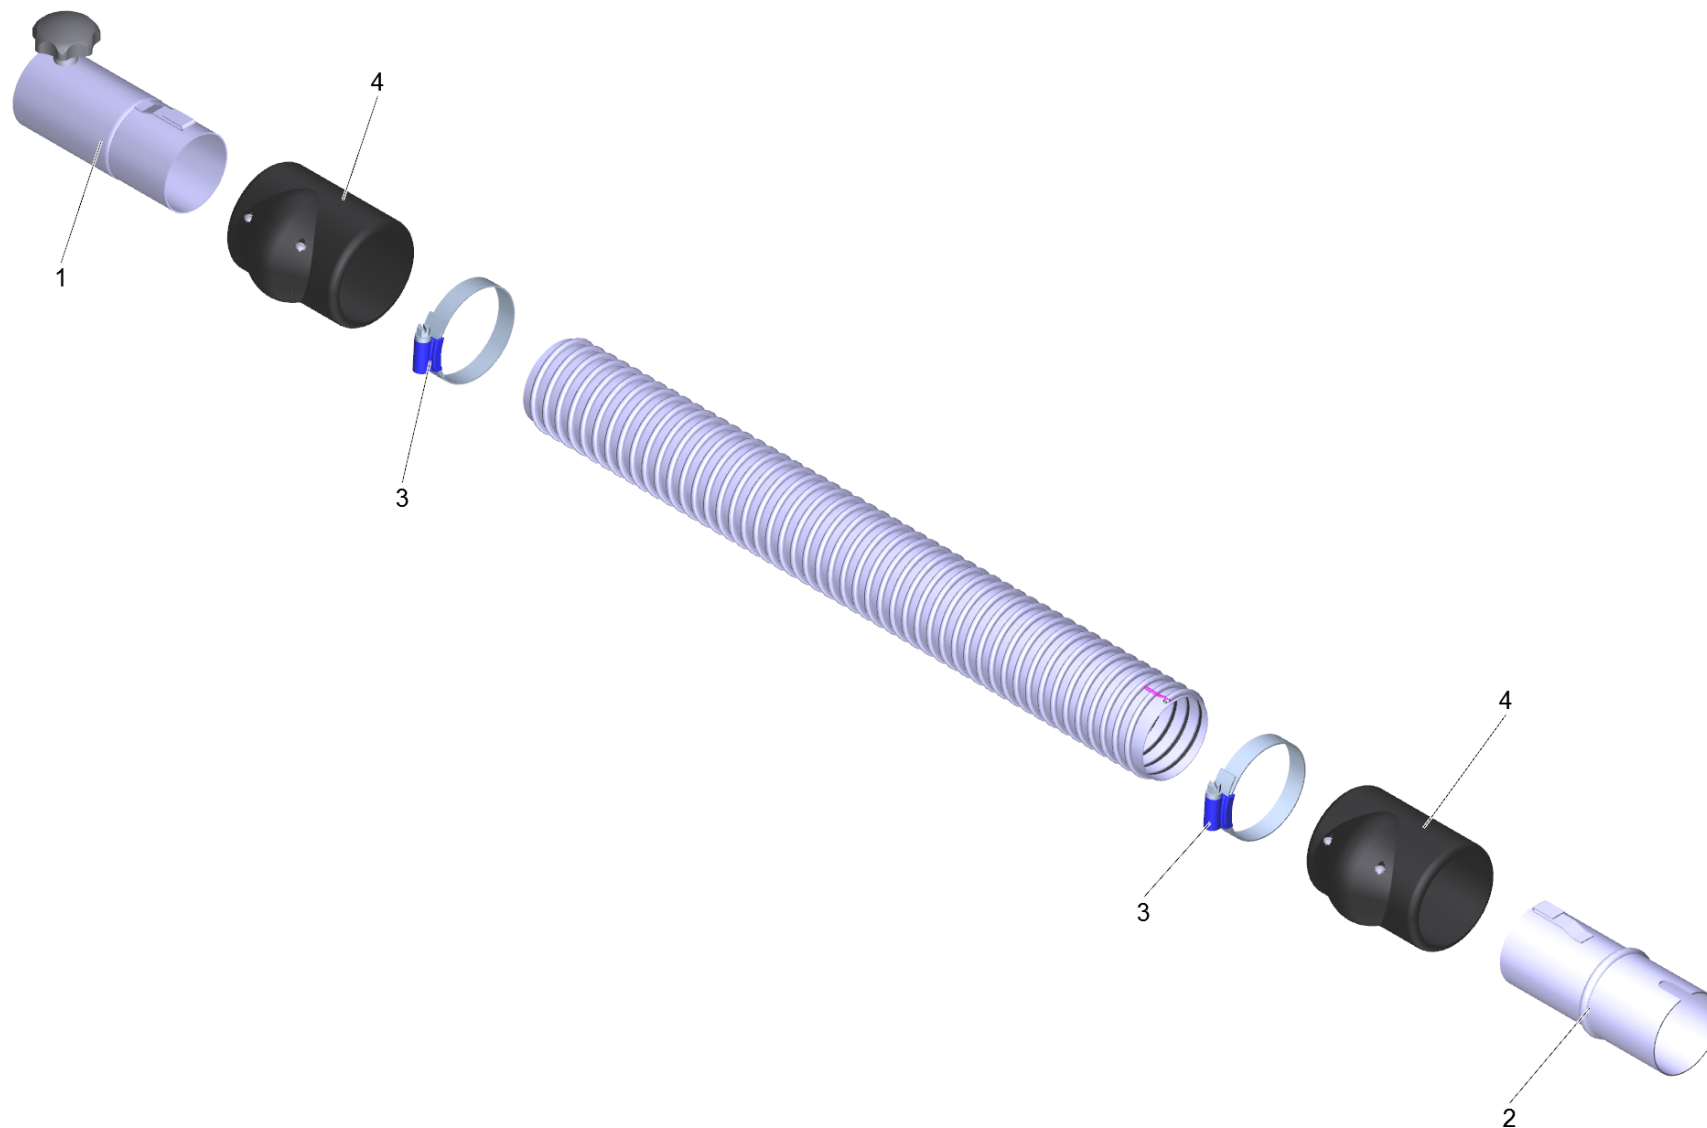

6 Extension hose PU el. DN52 5m (6.907-317.0)

POS	Article no.	Description	Quantity	Unit
1	6.902-168.0	Accessories connection DN52	1.000	ST
2	6.902-169.0	Accessories connection rotatable DN52	1.000	ST
3	6.902-167.0	Hose clip 40-60 mm	2.000	ST
4	6.902-166.0	Hose collar DN52	2.000	ST
999	7.303-363.0	Sheet metal screw ST3,5X16,0-A2-20H-C-H	1.000	ST
999	6.303-554.0	Star grip M8	1.000	ST