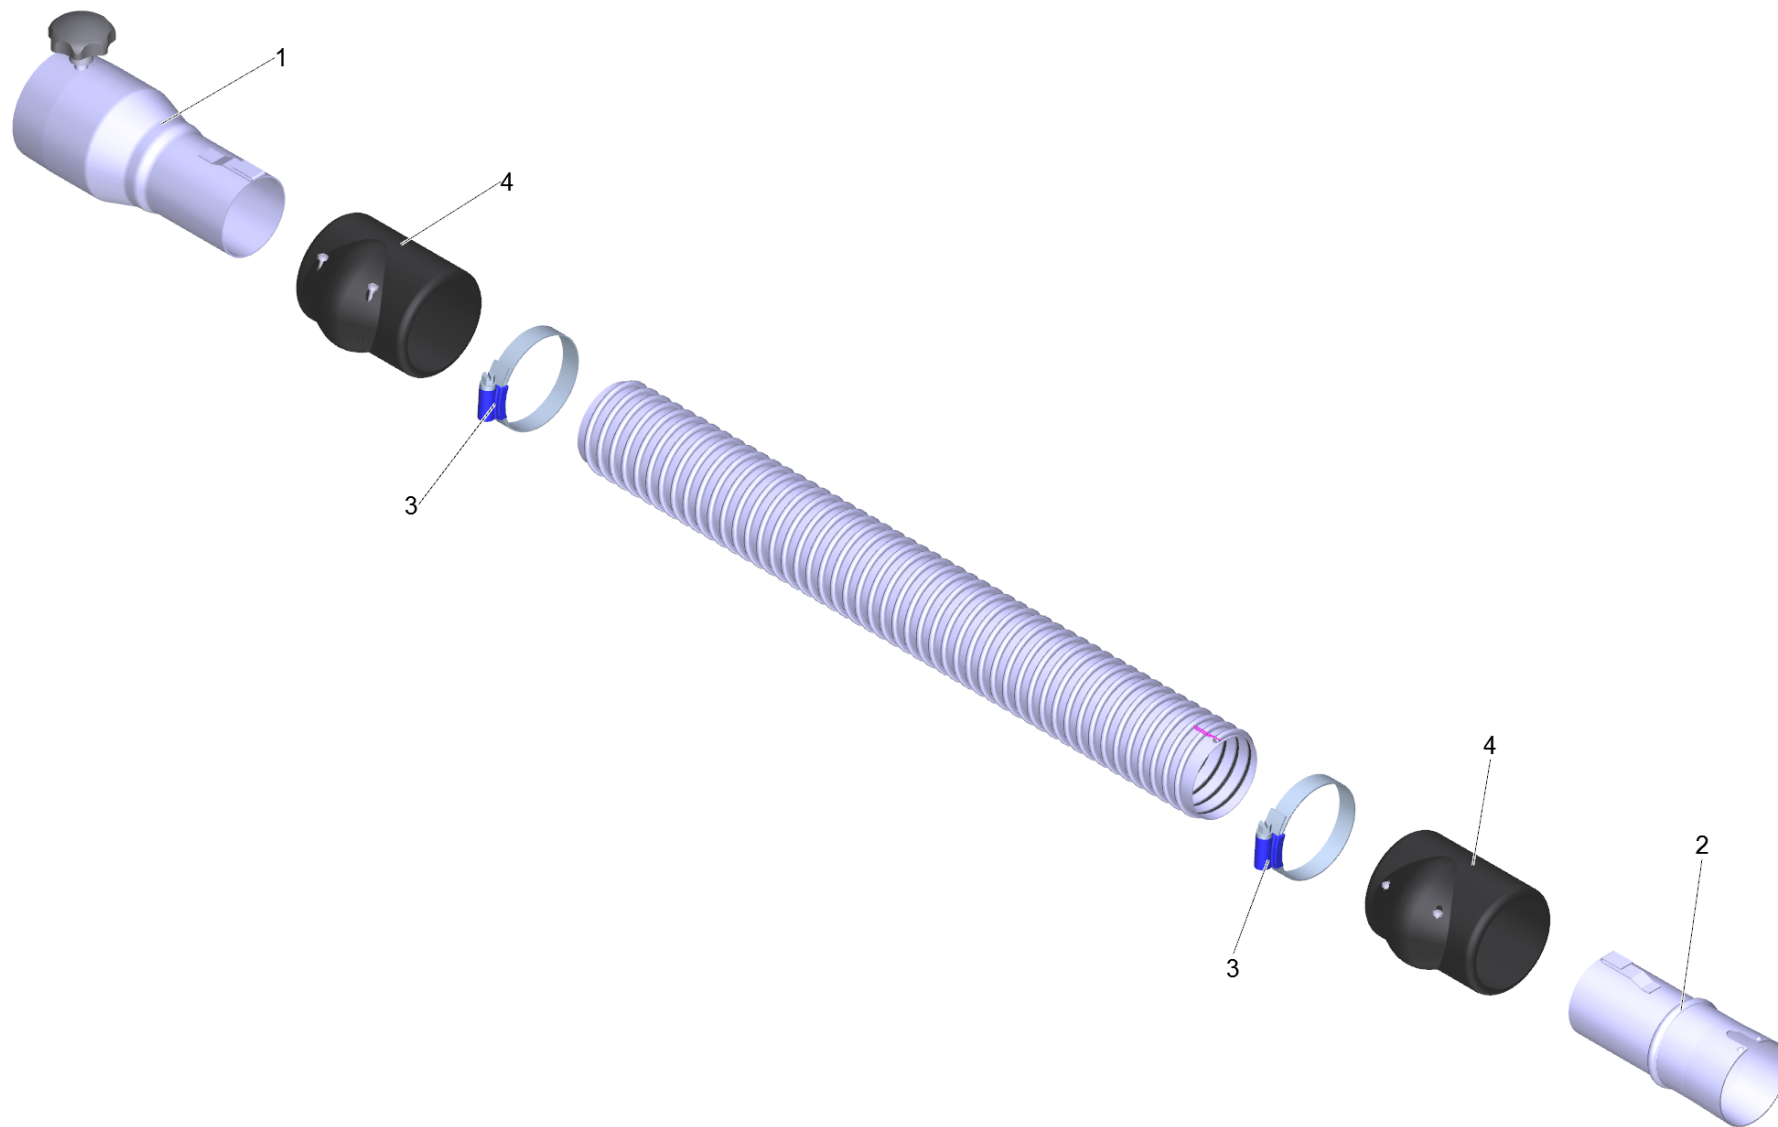

1 Suction hose PU el. DN52 3m (6.907-300.0)

POS	Article no.	Description	Quantity	Unit
2	6.902-169.0	Accessories connection rotatable DN52	1.000	ST
3	6.902-167.0	Hose clip 40-60 mm	2.000	ST
4	6.902-166.0	Hose collar DN52	2.000	ST
999	7.303-363.0	Sheet metal screw ST3,5X16,0-A2-20H-C-H	1.000	ST
999	6.303-554.0	Star grip M8	1.000	ST
1	6.902-177.0	Vacuum cleaner connection DN72 auf DN52	1.000	ST