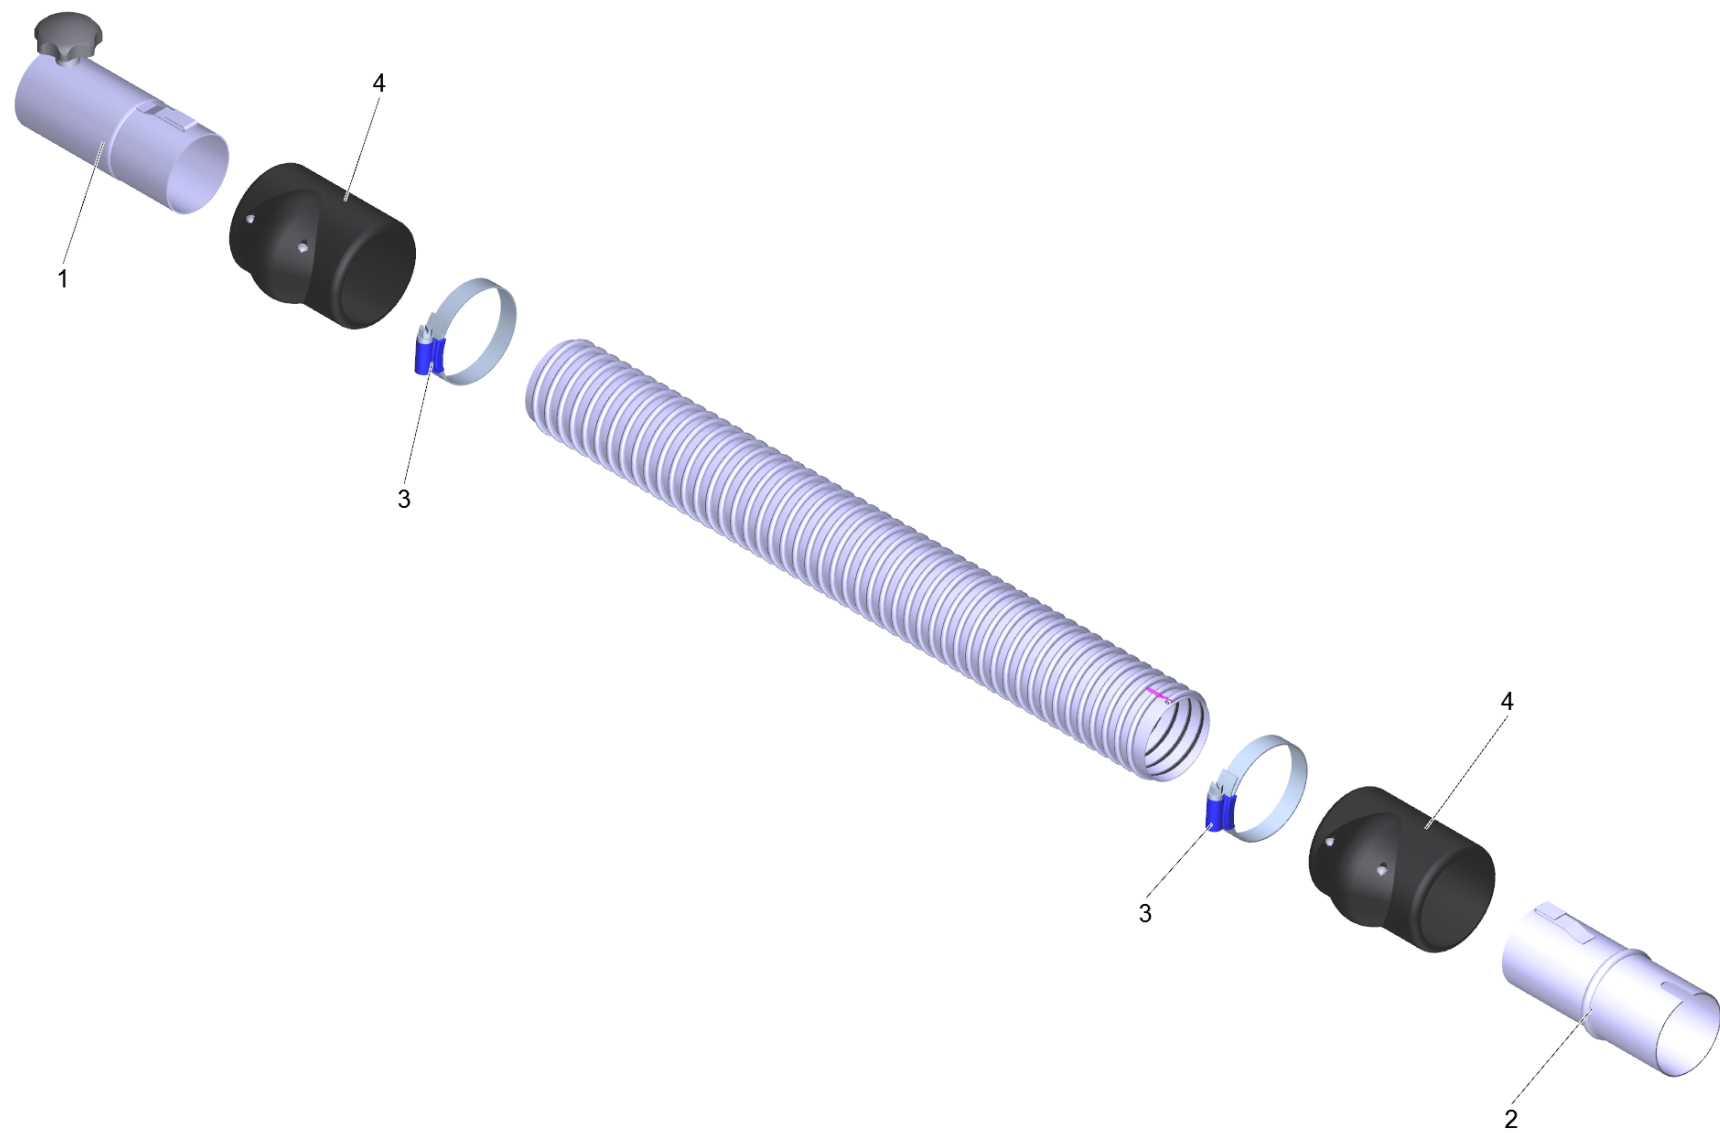

6 Extension hose PVC el. DN42 5m (6.907-311.0)

POS	Article no.	Description	Quantity	Unit
1	6.902-170.0	Accessories connection DN42	1.000	ST
2	6.902-172.0	Accessories connection rotatable DN42	1.000	ST
3	6.902-167.0	Hose clip 40-60 mm	2.000	ST
4	6.902-171.0	Hose collar DN42	2.000	ST
999	7.303-363.0	Sheet metal screw ST3,5X16,0-A2-20H-C-H	1.000	ST
999	6.303-555.0	Star grip M6	1.000	ST