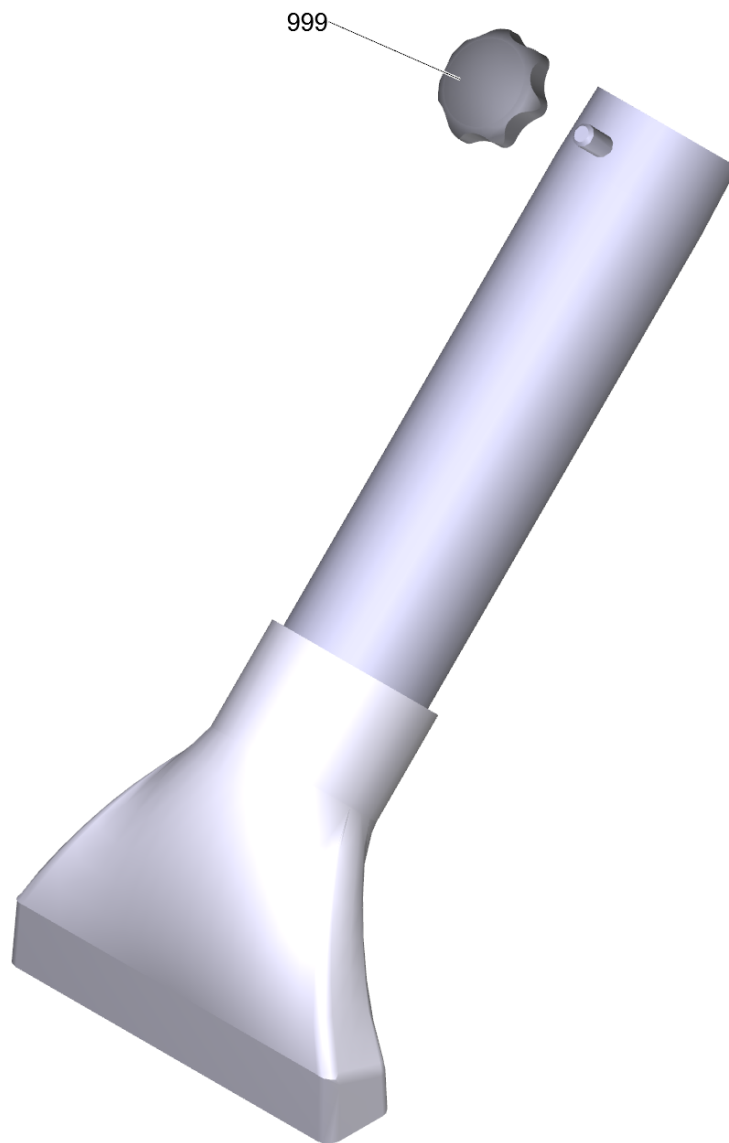

13 Suction brush round 45° DN42 (6.902-193.0)

POS	Article no.	Description	Quantity	Unit
10	9.976-380.0	Connecting piece with outside cone D40	1.000	ST
20	9.980-753.0	Disc brush for suction brush ø82mm	1.000	ST
30	9.974-177.0	Sheet metal screw 4,2x 22mm-vz DIN 7981	2.000	ST
40	6.303-555.0	Star grip M6	1.000	ST

14 Nozzle elastic plastics DN72 (6.902-198.0)

POS	Article no.	Description	Quantity	Unit
999	6.303-554.0	Star grip M8	1.000	ST

16 Surface nozzle aluminium 150mm DN52 (6.902-187.0)

POS	Article no.	Description	Quantity	Unit
999	6.303-554.0	Star grip M8	1.000	ST