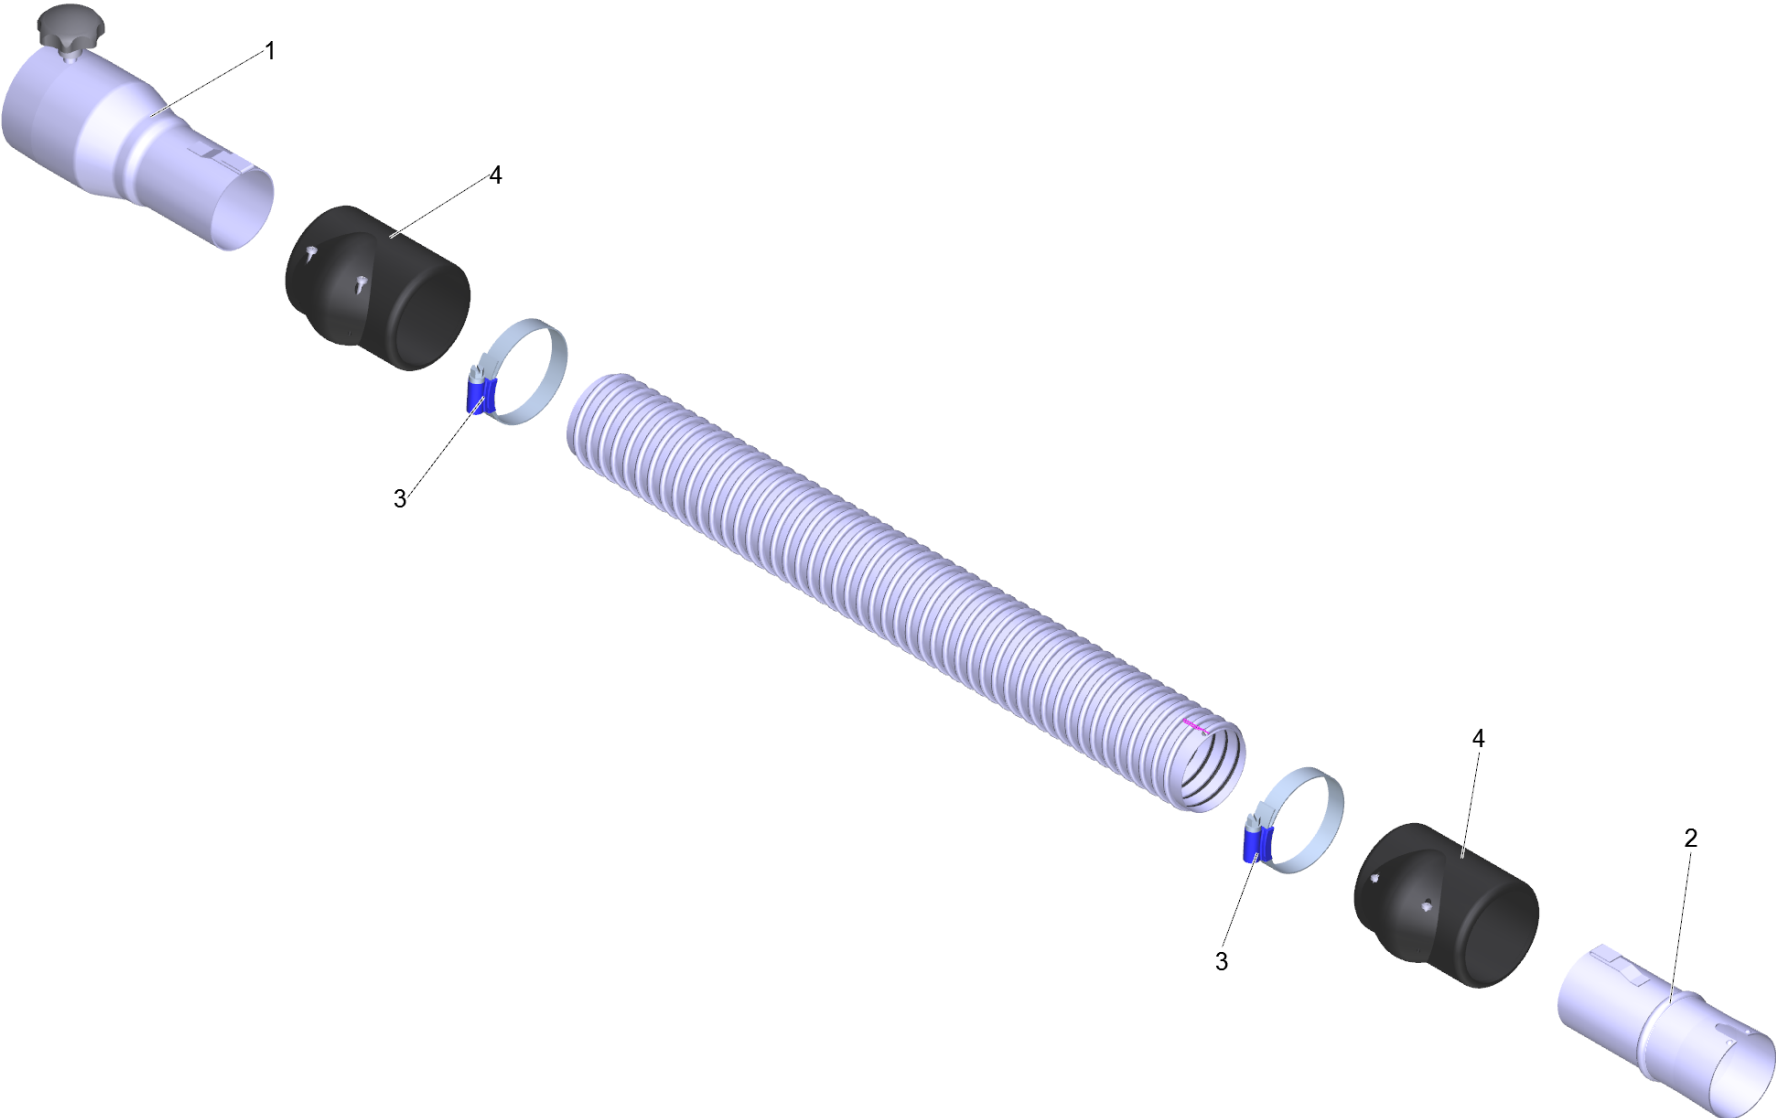

1 Suction hose PVC el. DN52 3m (6.907-294.0)

POS	Article no.	Description	Quantity	Unit
2	6.902-169.0	Accessories connection rotatable DN52	1.000	ST
3	6.902-167.0	Hose clip 40-60 mm	2.000	ST
4	6.902-166.0	Hose collar DN52	2.000	ST
999	7.303-363.0	Sheet metal screw ST3,5X16,0-A2-20H-C-H	1.000	ST
999	6.303-554.0	Star grip M8	1.000	ST
1	6.902-177.0	Vacuum cleaner connection DN72 auf DN52	1.000	ST