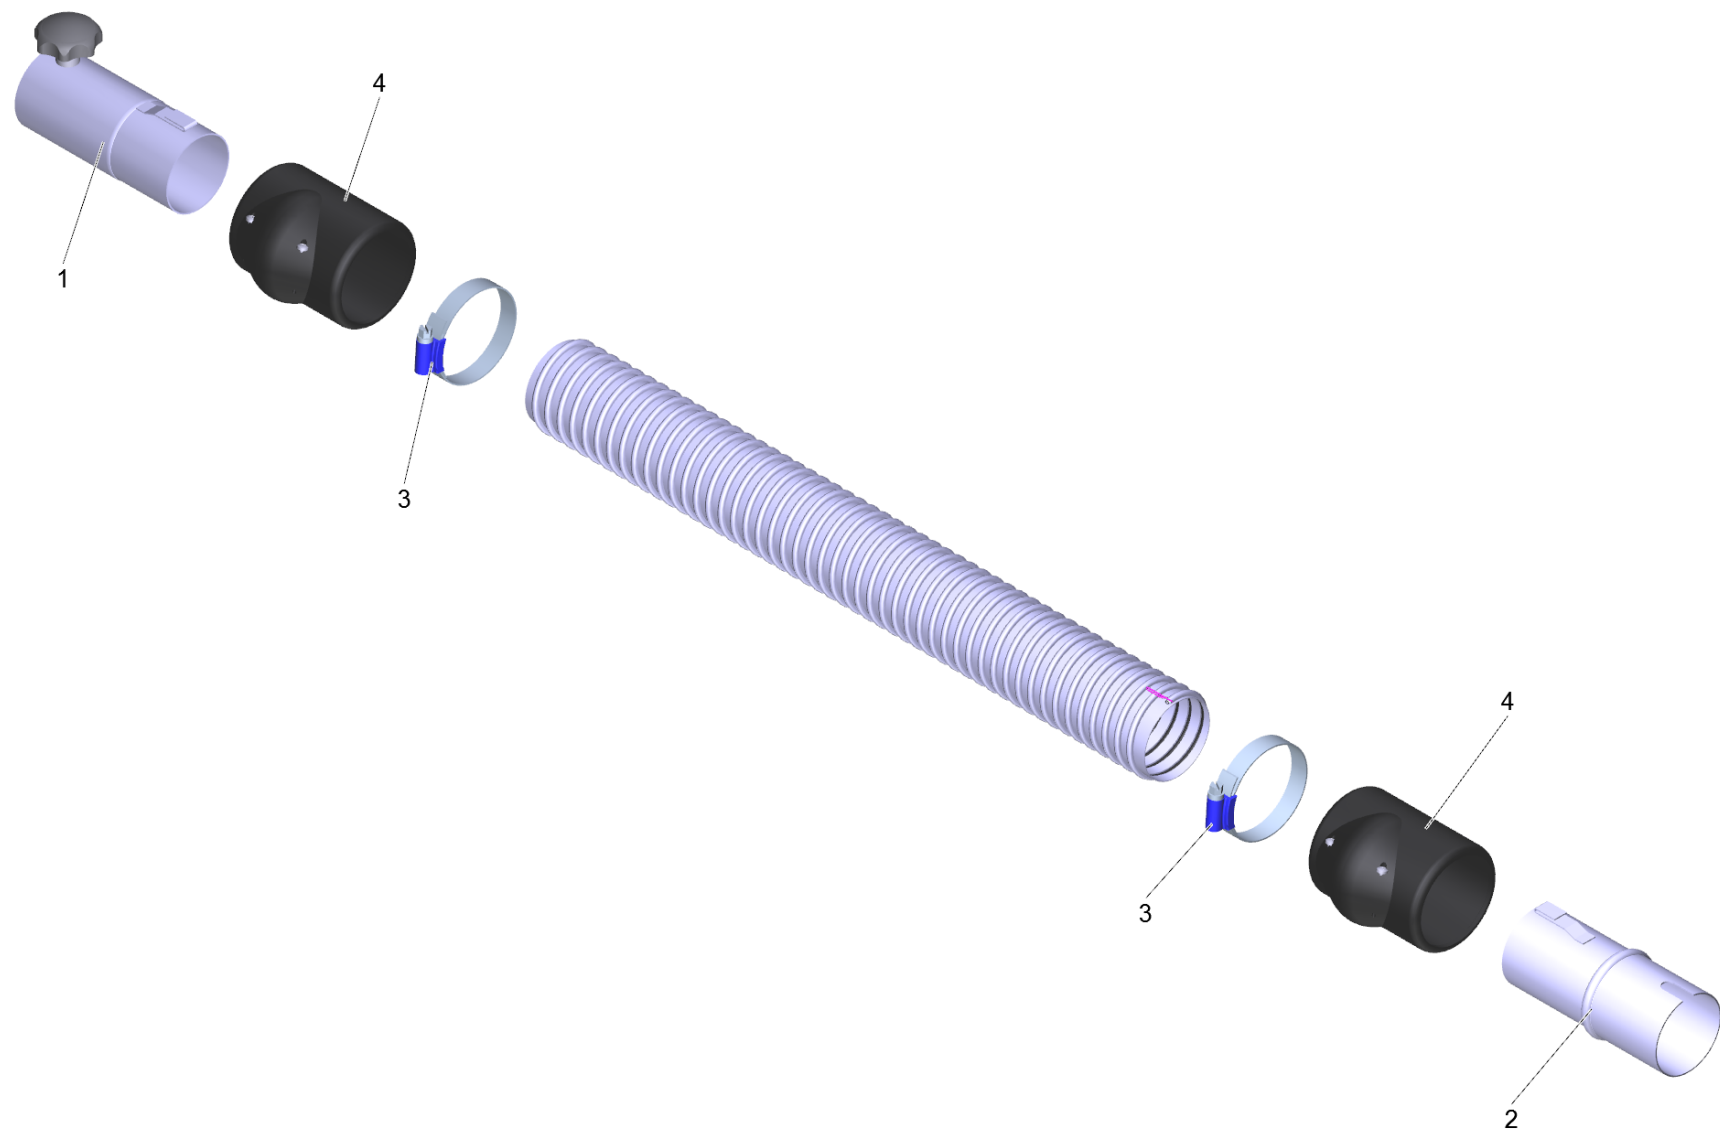

6 Extension hose PU el. DN42 3m (6.907-314.0)

POS	Article no.	Description	Quantity	Unit
1	6.902-170.0	Accessories connection DN42	1.000	ST
2	6.902-172.0	Accessories connection rotatable DN42	1.000	ST
3	6.902-167.0	Hose clip 40-60 mm	2.000	ST
4	6.902-171.0	Hose collar DN42	2.000	ST
999	7.303-363.0	Sheet metal screw ST3,5X16,0-A2-20H-C-H	1.000	ST
999	6.303-555.0	Star grip M6	1.000	ST