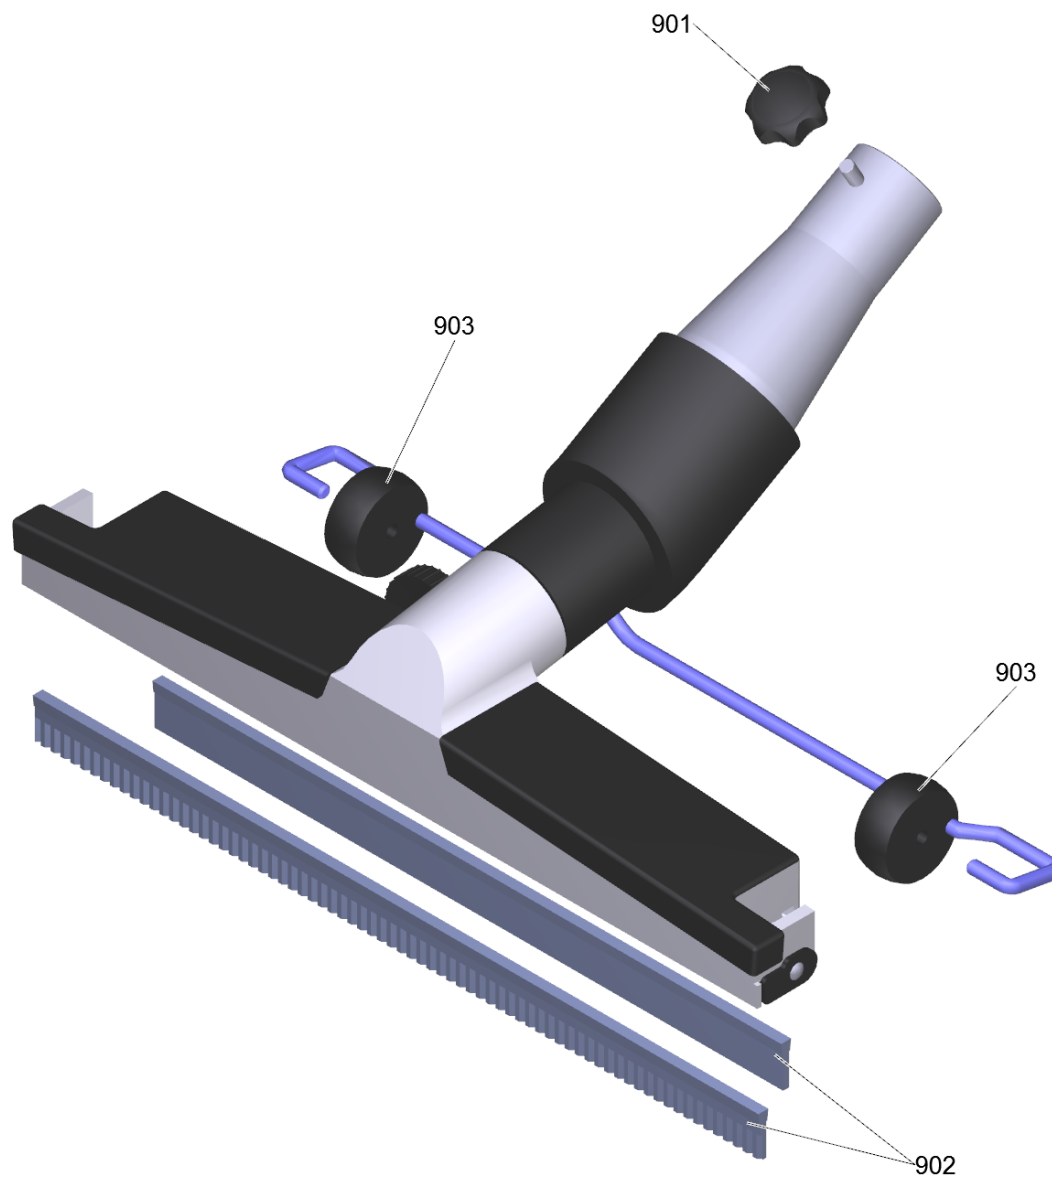

11 Multi-purpose nozzle 370mm el. leit., DN (6.902-213.0)

POS	Article no.	Description	Quantity	Unit
902	6.902-216.0	Brush strips set electrically conducting	1.000	ST
903	9.980-747.0	Roller for floor nozzle 370mm/500mm	2.000	ST
901	6.303-555.0	Star grip M6	1.000	ST