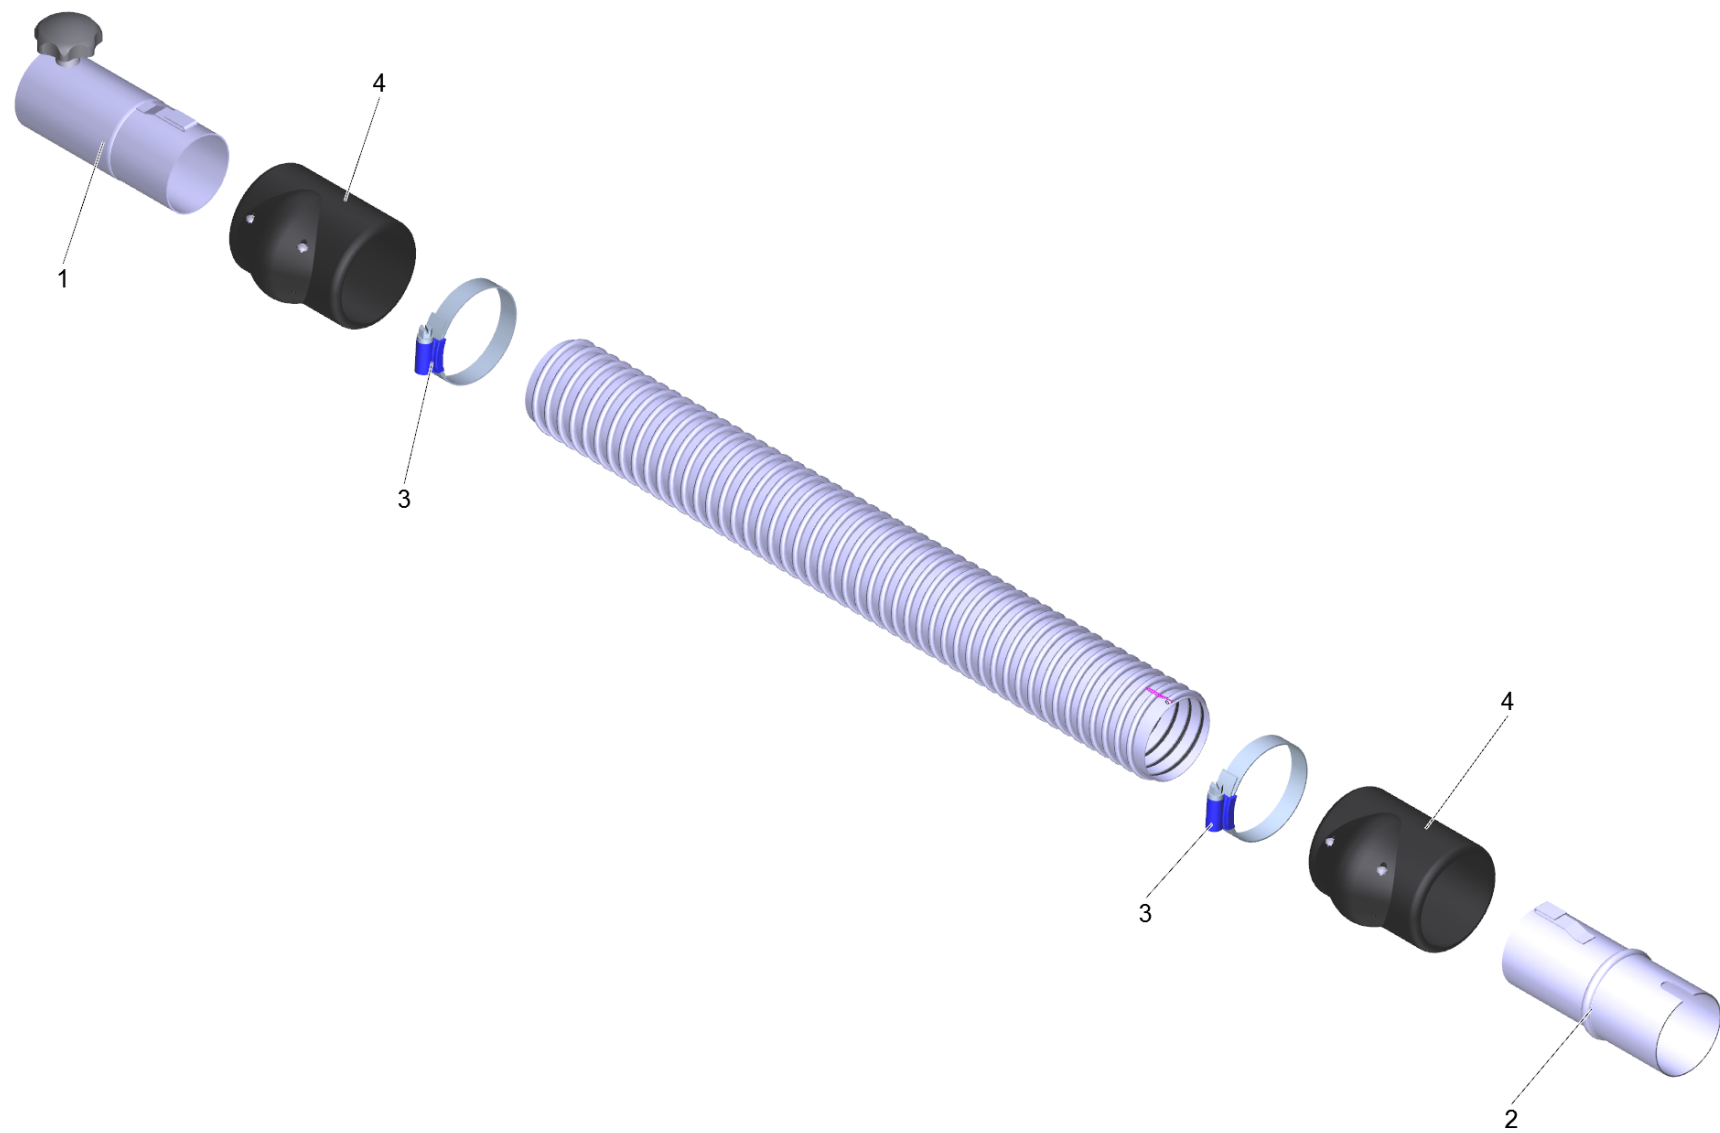

6 Extension hose PU el. DN52 3m (6.907-316.0)

POS	Article no.	Description	Quantity	Unit
1	6.902-168.0	Accessories connection DN52	1.000	ST
2	6.902-169.0	Accessories connection rotatable DN52	1.000	ST
3	6.902-167.0	Hose clip 40-60 mm	2.000	ST
4	6.902-166.0	Hose collar DN52	2.000	ST
999	7.303-363.0	Sheet metal screw ST3,5X16,0-A2-20H-C-H	1.000	ST
999	6.303-554.0	Star grip M8	1.000	ST