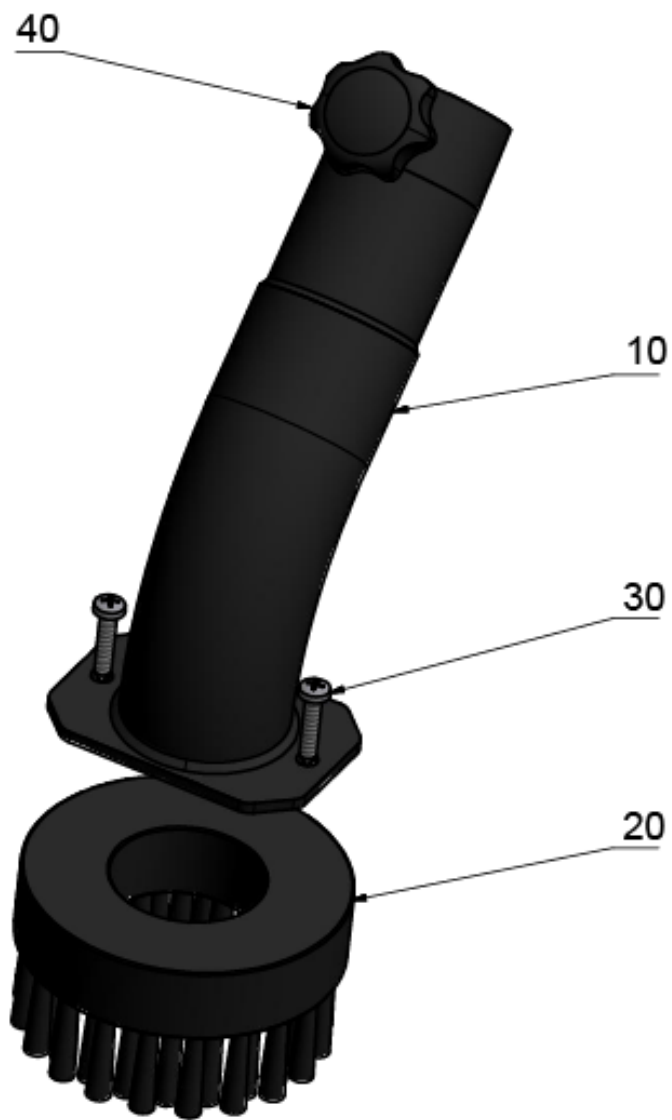

13 Suction brush round 45° DN42 (6.902-193.0)

POS	Article no.	Description	Quantity	Unit
10	9.976-380.0	Connecting piece with outside cone D40	1.000	ST
20	9.980-753.0	Disc brush for suction brush ø82mm	1.000	ST
30	9.974-177.0	Sheet metal screw 4,2x 22mm-vz DIN 7981	2.000	ST
40	6.303-555.0	Star grip M6	1.000	ST