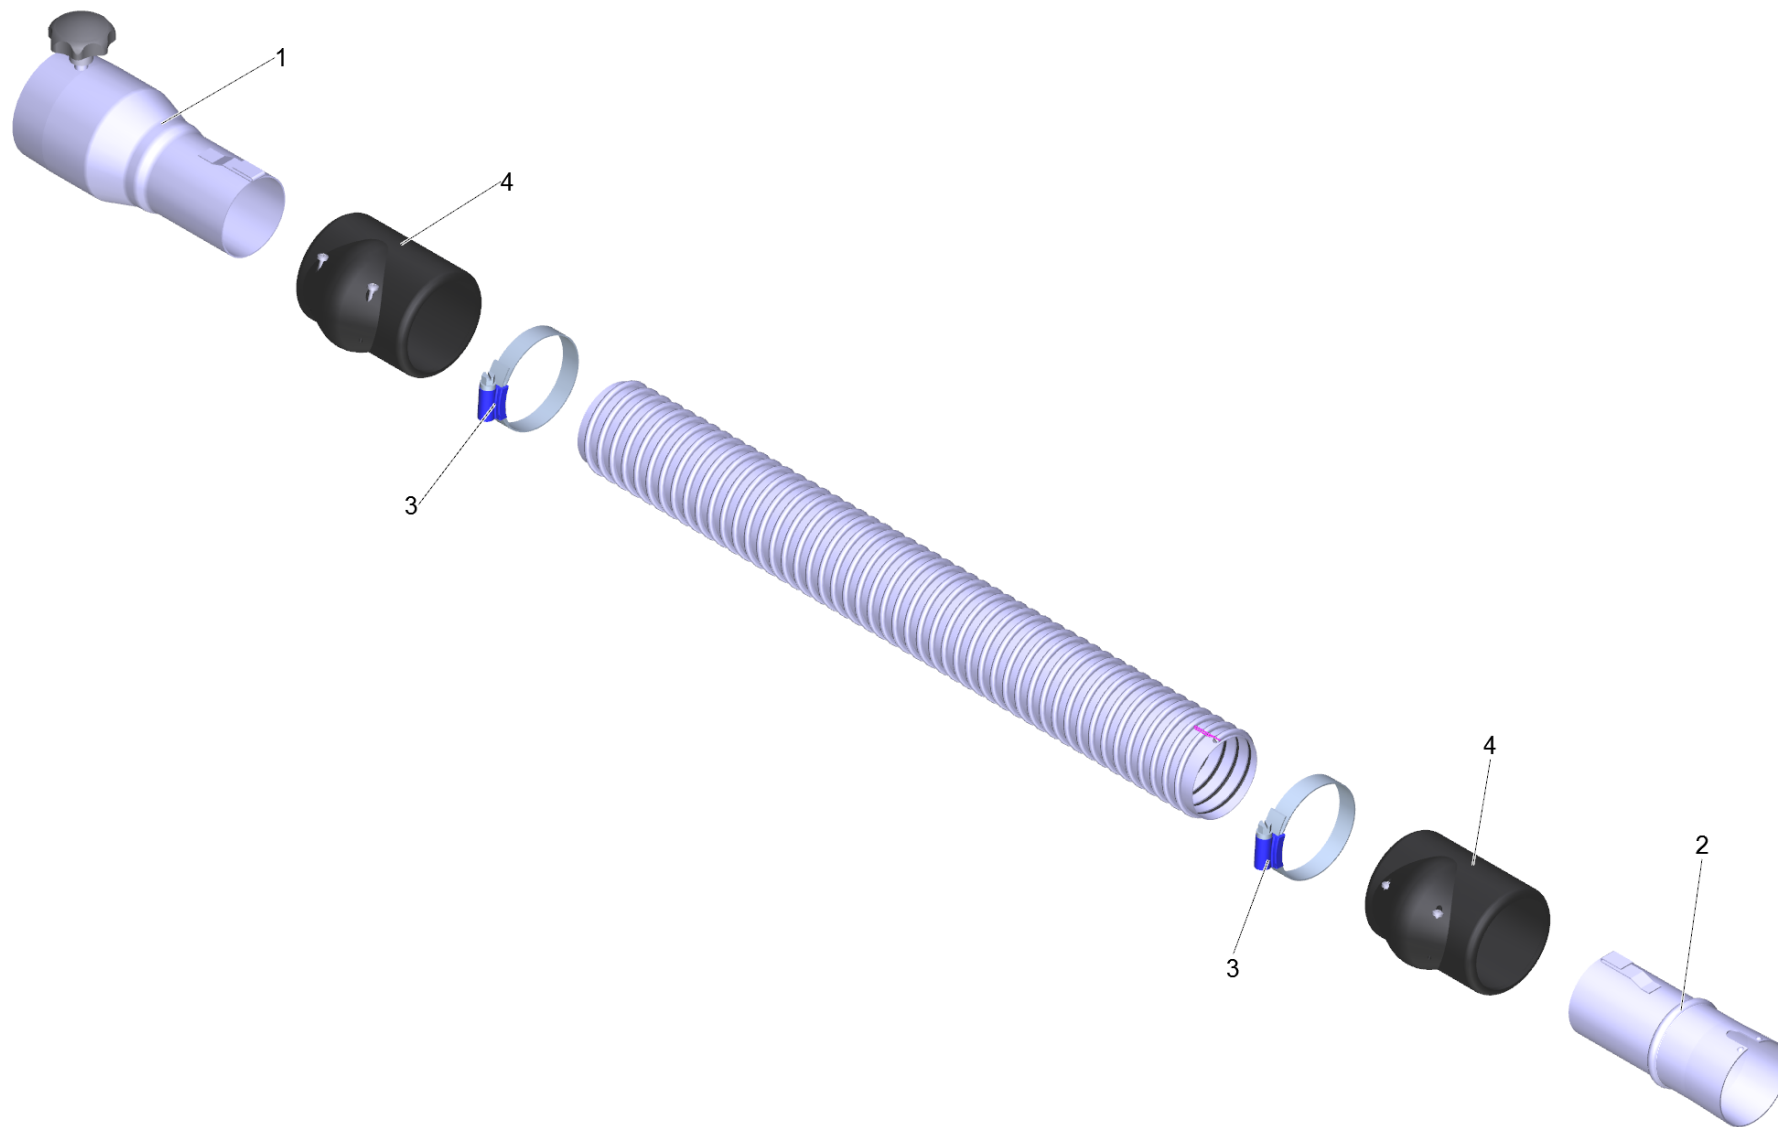

1 Suction hose PVC el. DN52 5m (6.907-295.0)

POS	Article no.	Description	Quantity	Unit
2	6.902-169.0	Accessories connection rotatable DN52	1.000	ST
3	6.902-167.0	Hose clip 40-60 mm	2.000	ST
4	6.902-166.0	Hose collar DN52	2.000	ST
999	7.303-363.0	Sheet metal screw ST3,5X16,0-A2-20H-C-H	1.000	ST
999	6.303-554.0	Star grip M8	1.000	ST
1	6.902-177.0	Vacuum cleaner connection DN72 auf DN52	1.000	ST