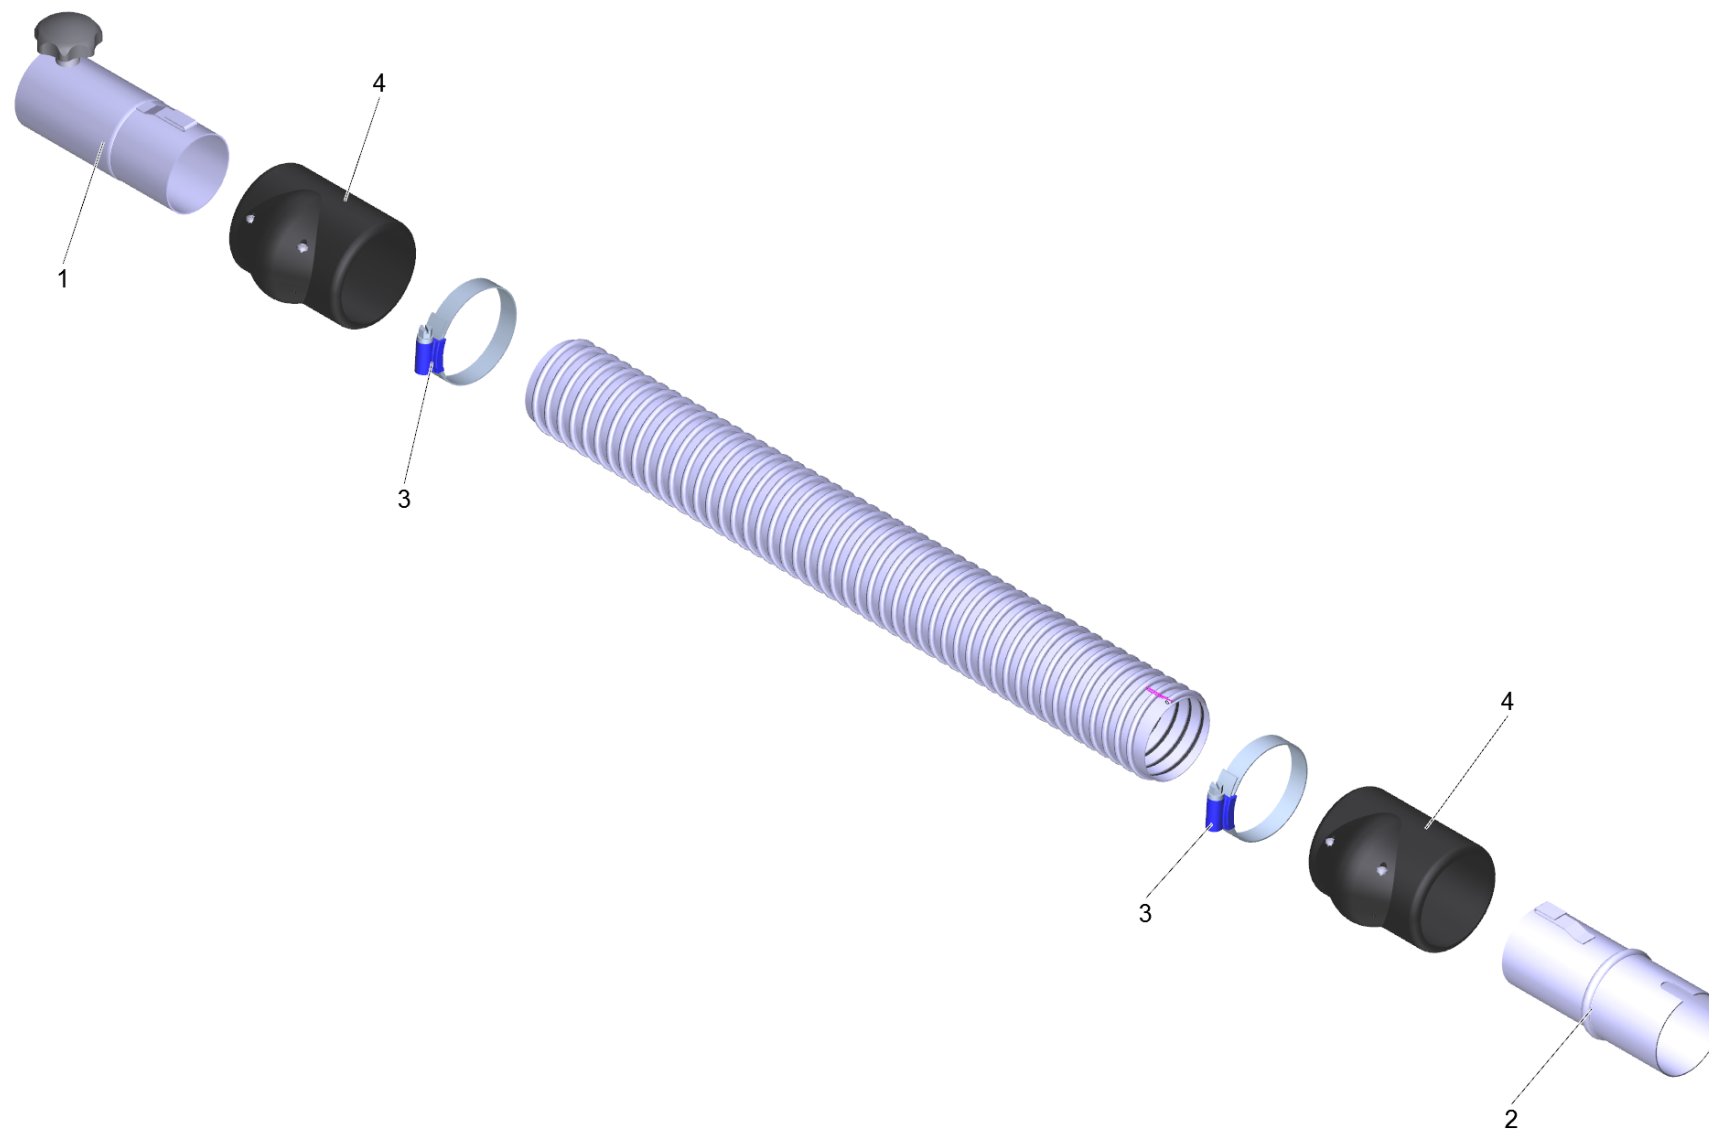

6 Extension hose ME-PU el. DN52 3m (6.907-320.0)

POS	Article no.	Description	Quantity	Unit
1	6.902-168.0	Accessories connection DN52	1.000	ST
2	6.902-169.0	Accessories connection rotatable DN52	1.000	ST
3	6.902-167.0	Hose clip 40-60 mm	2.000	ST
4	6.902-166.0	Hose collar DN52	2.000	ST
999	7.303-363.0	Sheet metal screw ST3,5X16,0-A2-20H-C-H	1.000	ST
999	6.303-554.0	Star grip M8	1.000	ST