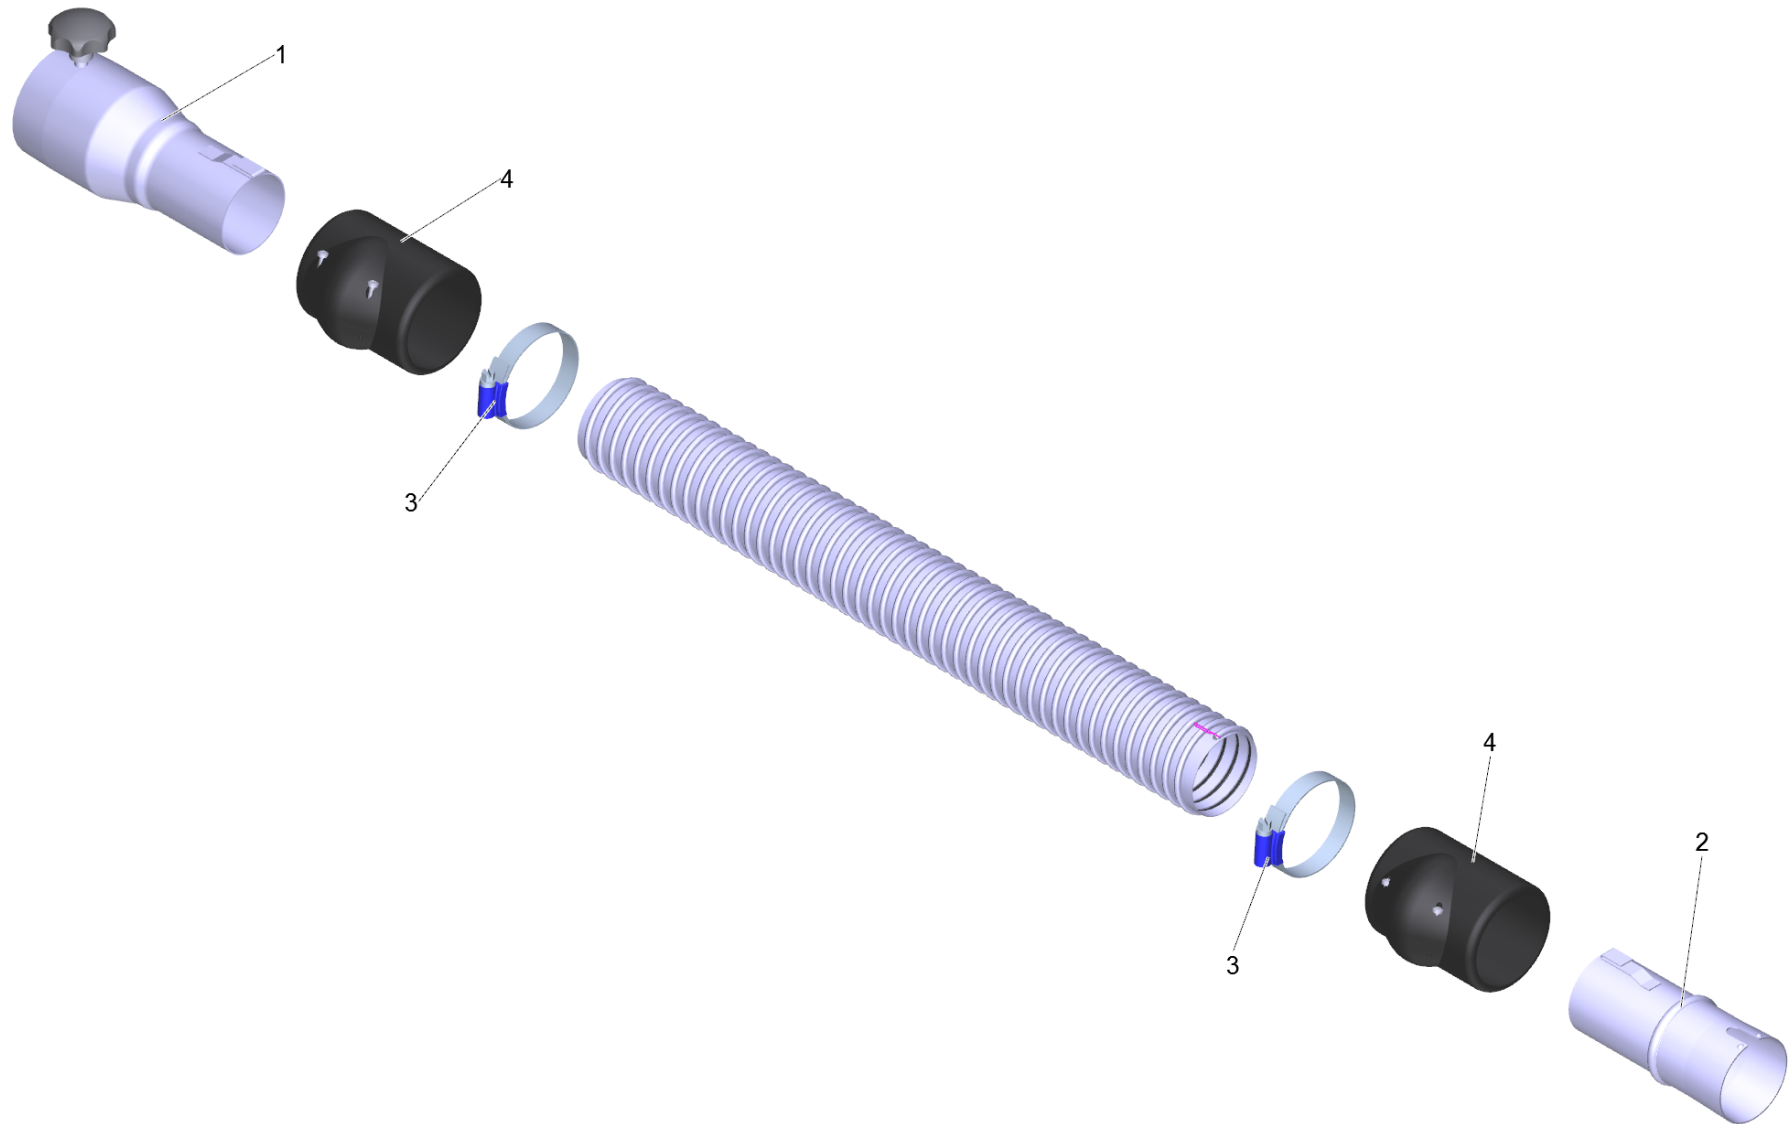

40 Accessories

POS	Article no.	Description	Quantity	Unit
1	6.907-296.0	Suction hose PVC el. DN72 3m	1.000	ST
1	6.907-297.0	Suction hose PVC el. DN72 5m	1.000	ST
15	6.902-200.0	Suction nozzle rubber round DN42	1.000	ST
15	6.902-199.0	Suction nozzle rubber round DN52	1.000	ST
10	6.902-182.0	Suction tube coated 750mm, el. DN42	1.000	ST
10	6.902-181.0	Suction tube coated 850mm, el. DN52	1.000	ST
20	6.902-204.0	Surface brush 130mm DN42, Ex-Schutz	1.000	ST
16	6.902-188.0	Surface nozzle aluminium 150mm DN42	1.000	ST
16	6.902-187.0	Surface nozzle aluminium 150mm DN52	1.000	ST
5	6.902-178.0	Vacuum cleaner connection DN72 auf DN42	1.000	ST
5	6.902-177.0	Vacuum cleaner connection DN72 auf DN52	1.000	ST
23	6.902-206.0	Y-Piece DN72 auf 2x DN52	1.000	ST