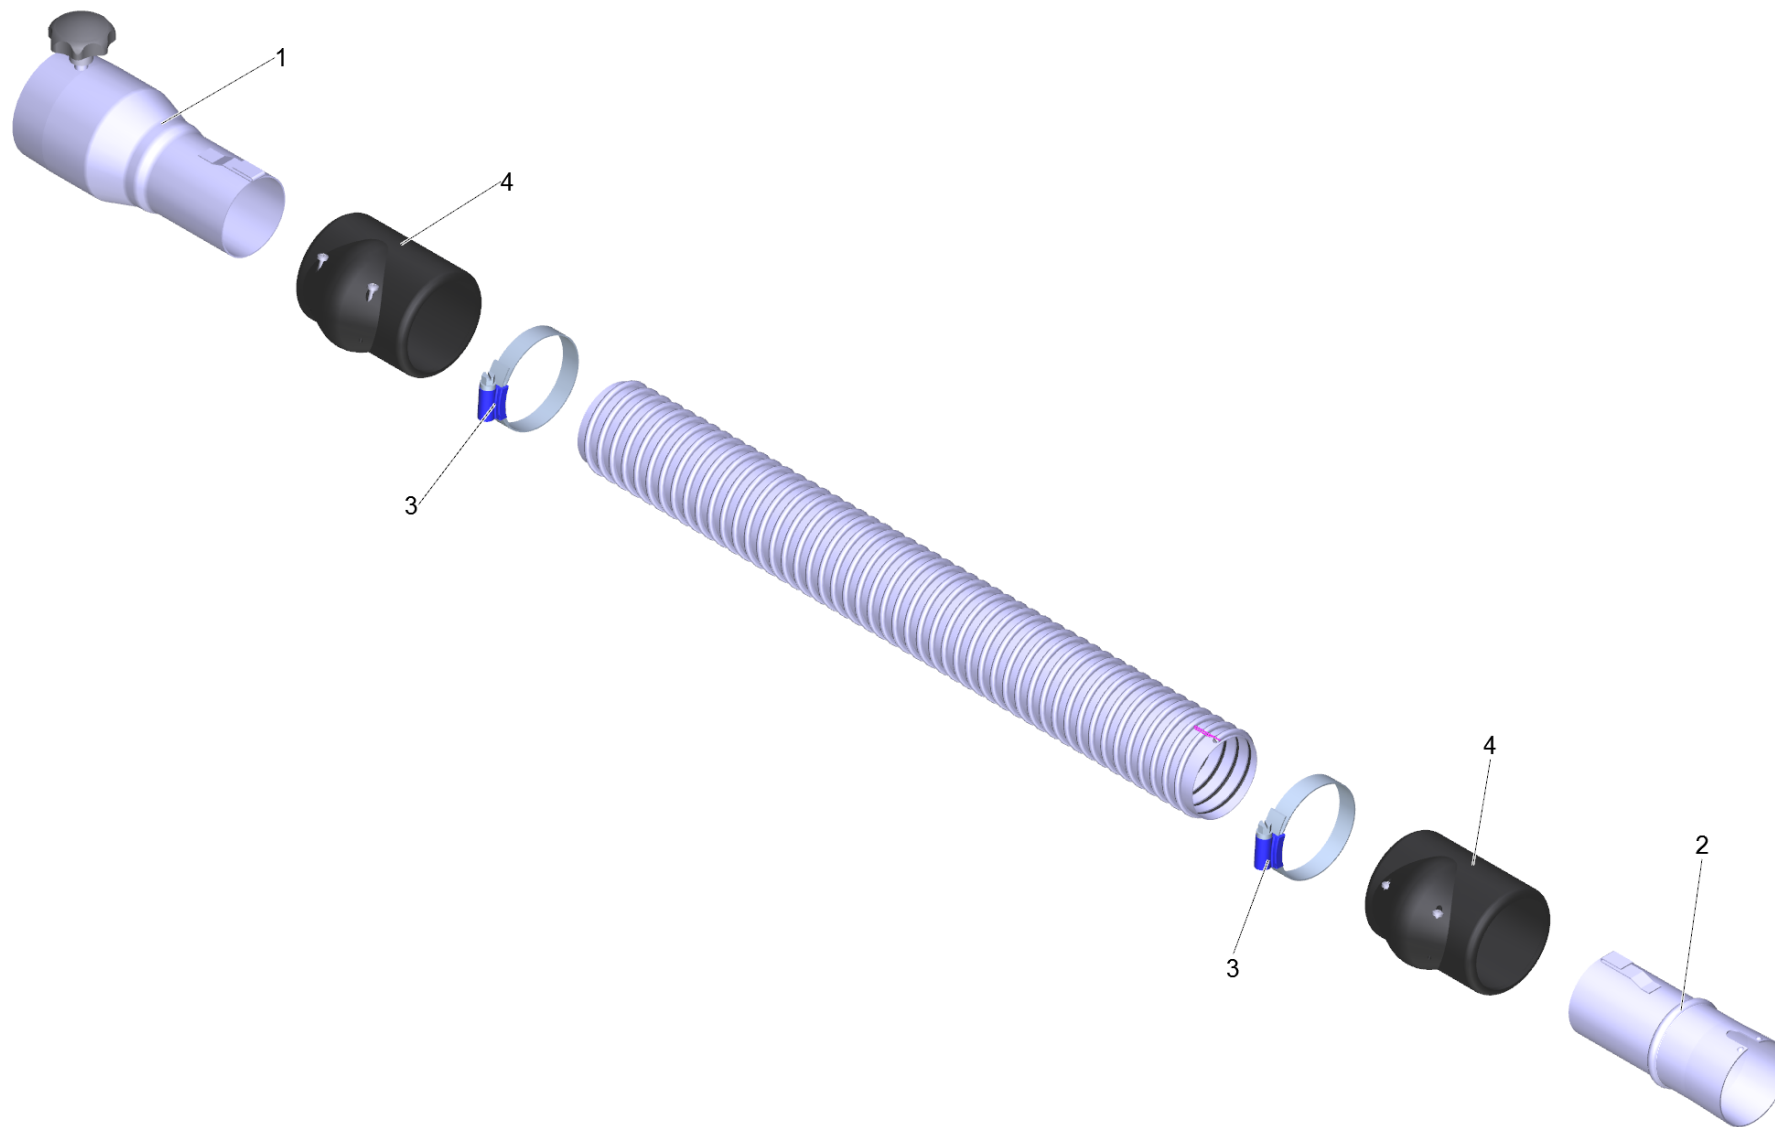

1 Suction hose PU el. DN72 5m (6.907-303.0)

POS	Article no.	Description	Quantity	Unit
1	6.902-173.0	Accessories connection DN72	1.000	ST
2	6.902-175.0	Accessories connection rotatable DN72	1.000	ST
3	6.902-176.0	Hose clip 60-80 mm	2.000	ST
4	6.902-174.0	Hose collar DN72	2.000	ST
999	7.303-363.0	Sheet metal screw ST3,5X16,0-A2-20H-C-H	1.000	ST
999	6.303-554.0	Star grip M8	1.000	ST