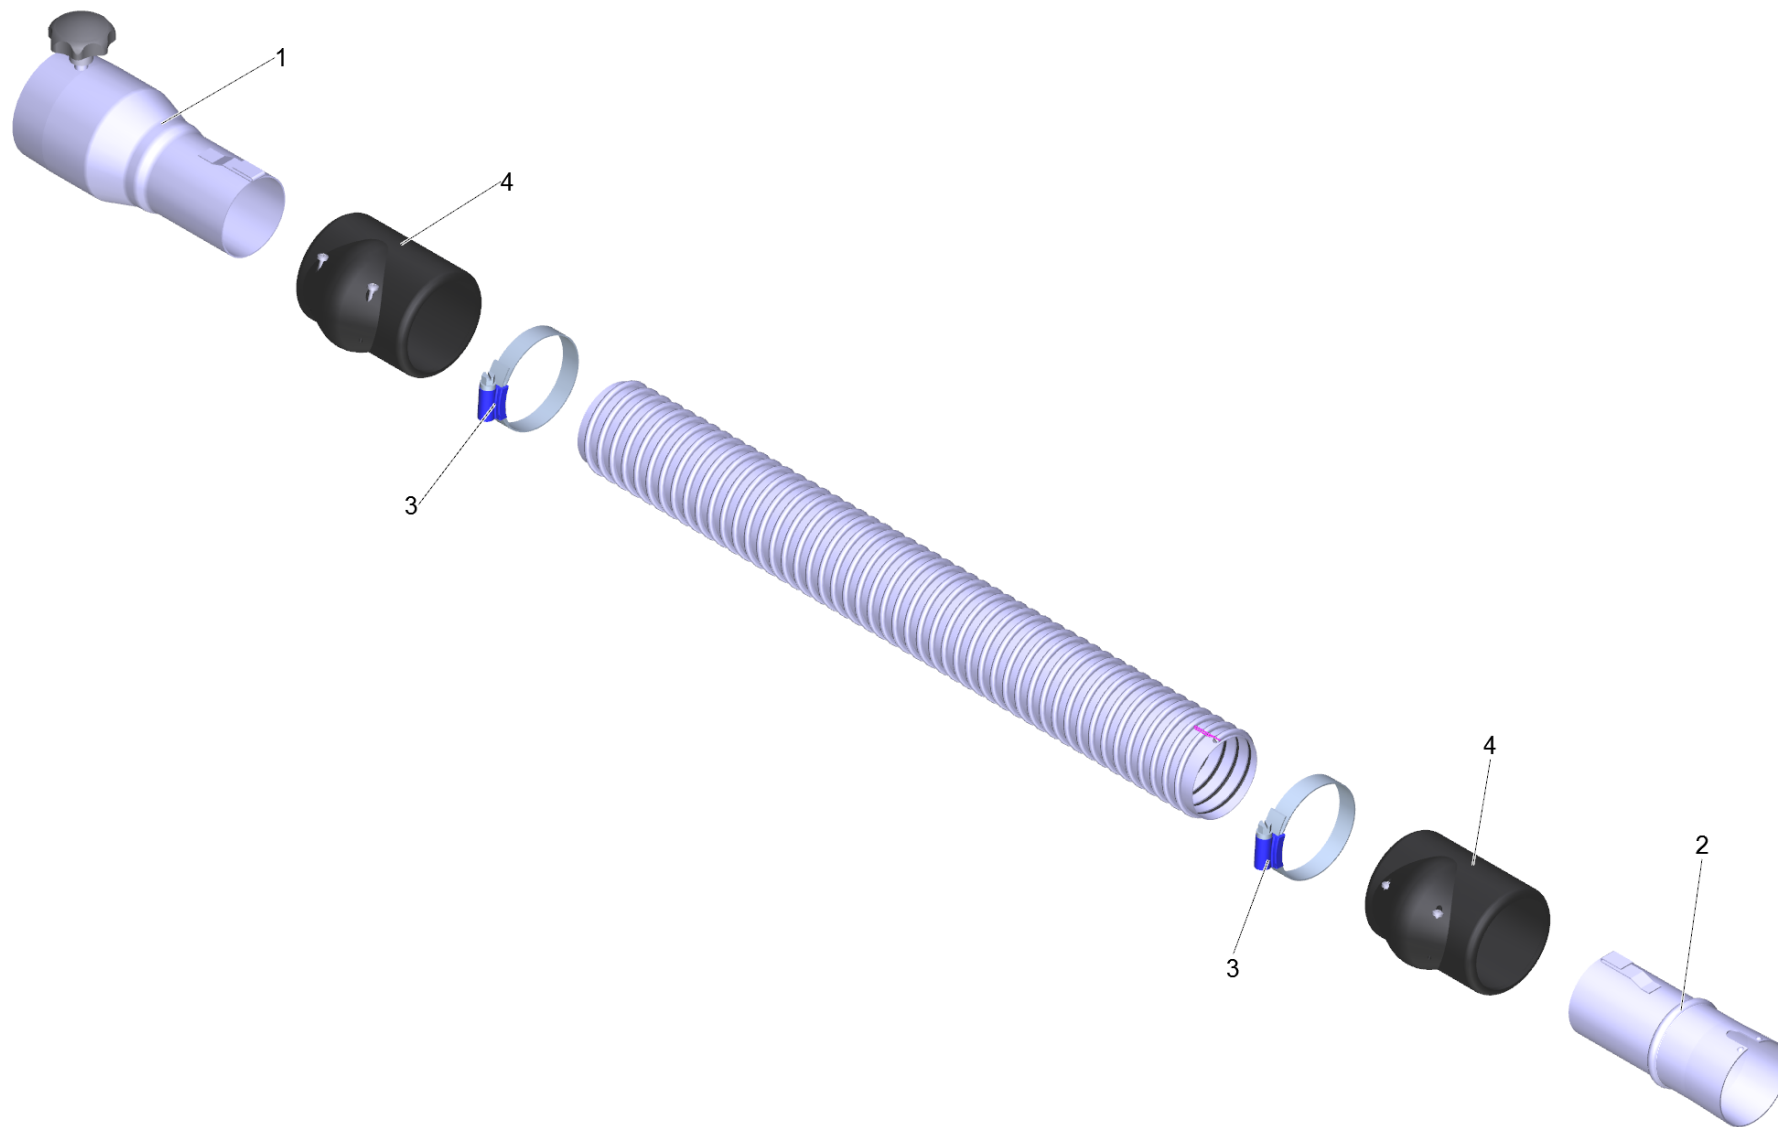

1 Suction hose ME-PU el. DN52 5m (6.907-307.0)

POS	Article no.	Description	Quantity	Unit
2	6.902-169.0	Accessories connection rotatable DN52	1.000	ST
3	6.902-167.0	Hose clip 40-60 mm	2.000	ST
4	6.902-166.0	Hose collar DN52	2.000	ST
999	7.303-363.0	Sheet metal screw ST3,5X16,0-A2-20H-C-H	1.000	ST
999	6.303-554.0	Star grip M8	1.000	ST
1	6.902-177.0	Vacuum cleaner connection DN72 auf DN52	1.000	ST