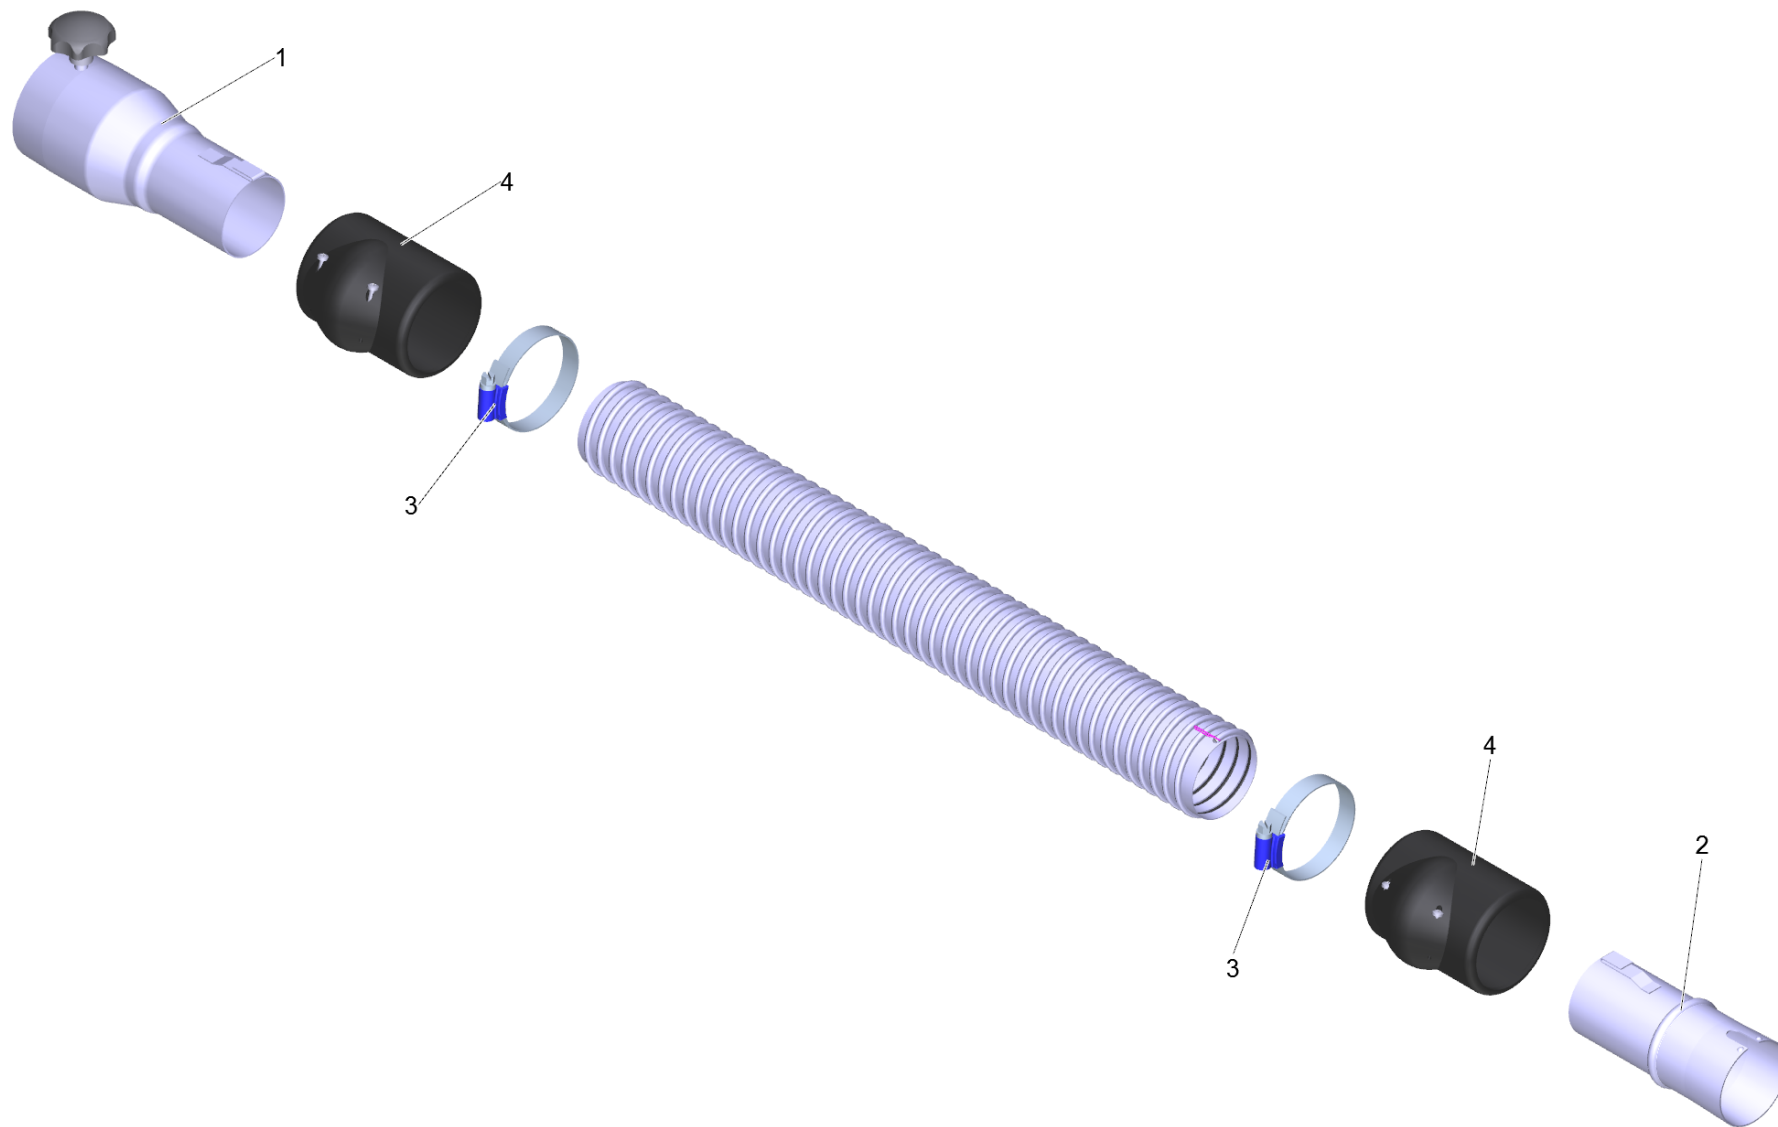

1 Suction hose PVC el. DN72 5m (6.907-297.0)

POS	Article no.	Description	Quantity	Unit
1	6.902-173.0	Accessories connection DN72	1.000	ST
2	6.902-175.0	Accessories connection rotatable DN72	1.000	ST
3	6.902-176.0	Hose clip 60-80 mm	2.000	ST
4	6.902-174.0	Hose collar DN72	2.000	ST
999	7.303-363.0	Sheet metal screw ST3,5X16,0-A2-20H-C-H	1.000	ST
999	6.303-554.0	Star grip M8	1.000	ST