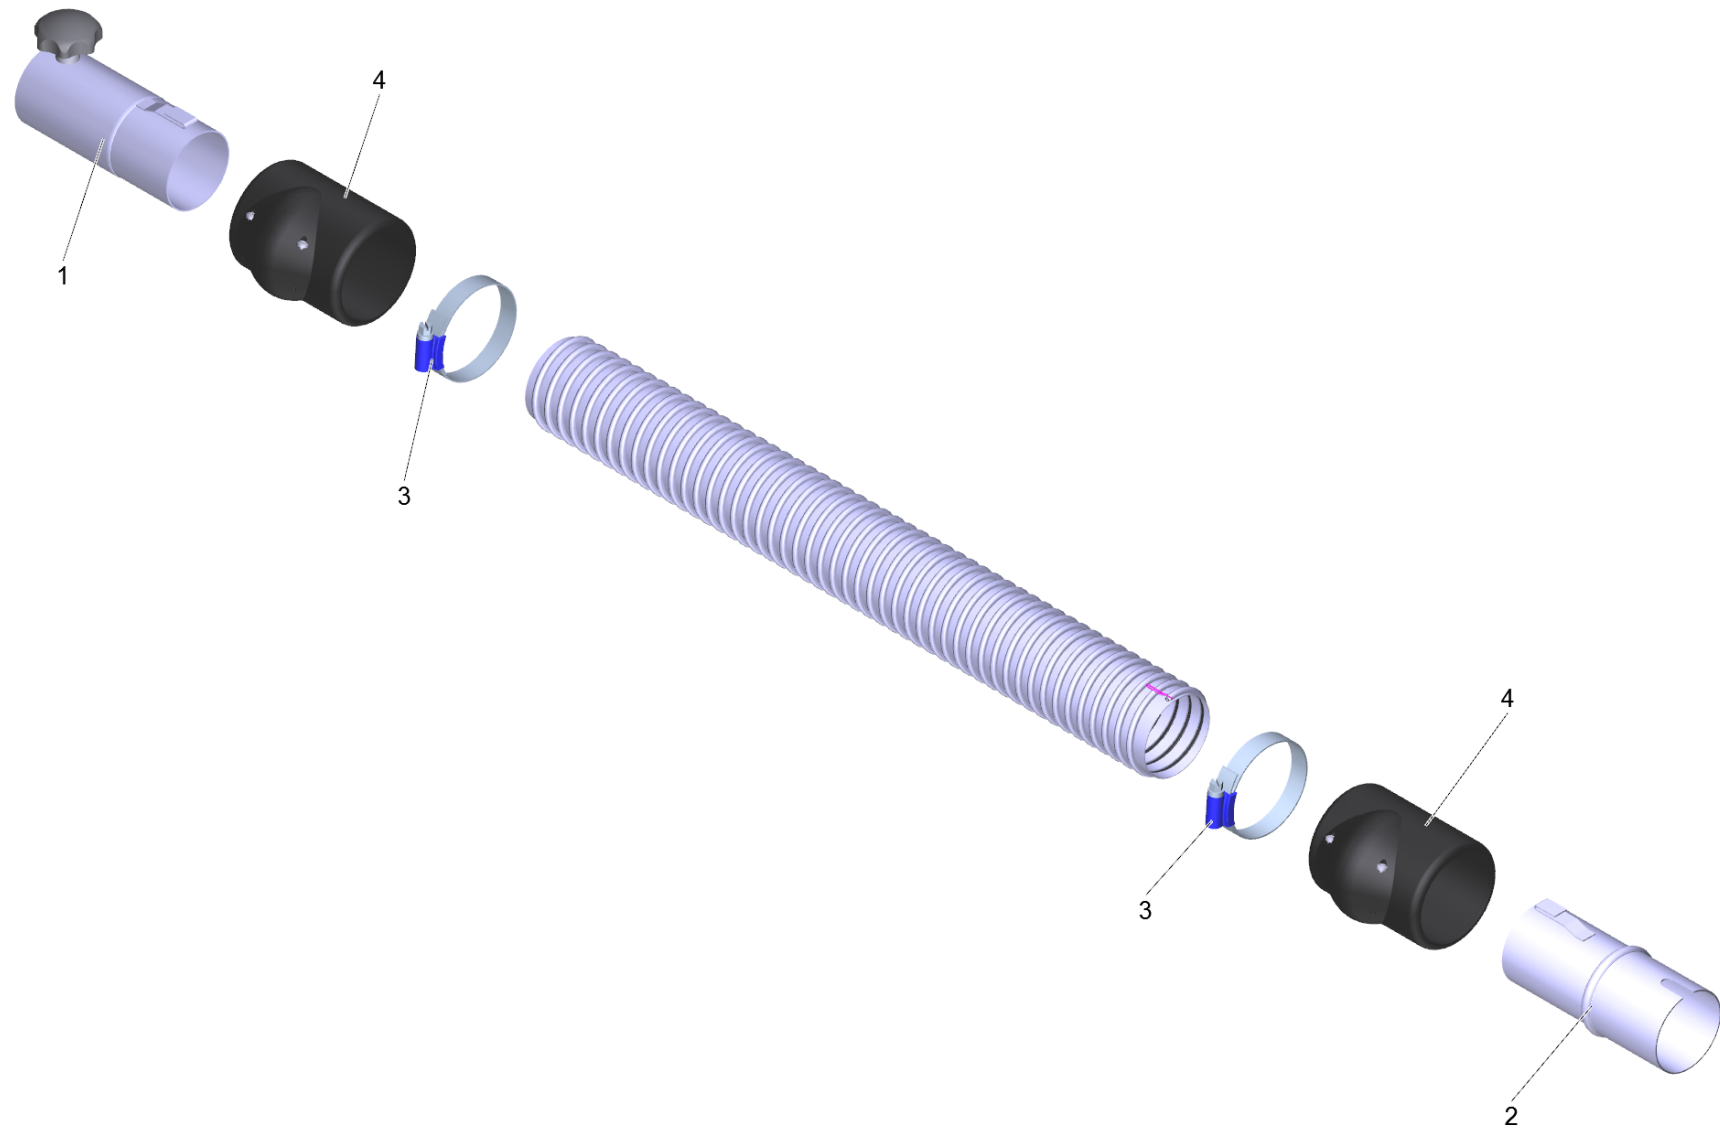

1 Suction hose ME-PU el. DN72 5m (6.907-309.0)

POS	Article no.	Description	Quantity	Unit
1	6.902-173.0	Accessories connection DN72	1.000	ST
2	6.902-175.0	Accessories connection rotatable DN72	1.000	ST
3	6.902-176.0	Hose clip 60-80 mm	2.000	ST
4	6.902-174.0	Hose collar DN72	2.000	ST
999	7.303-363.0	Sheet metal screw ST3,5X16,0-A2-20H-C-H	1.000	ST
999	6.303-554.0	Star grip M8	1.000	ST