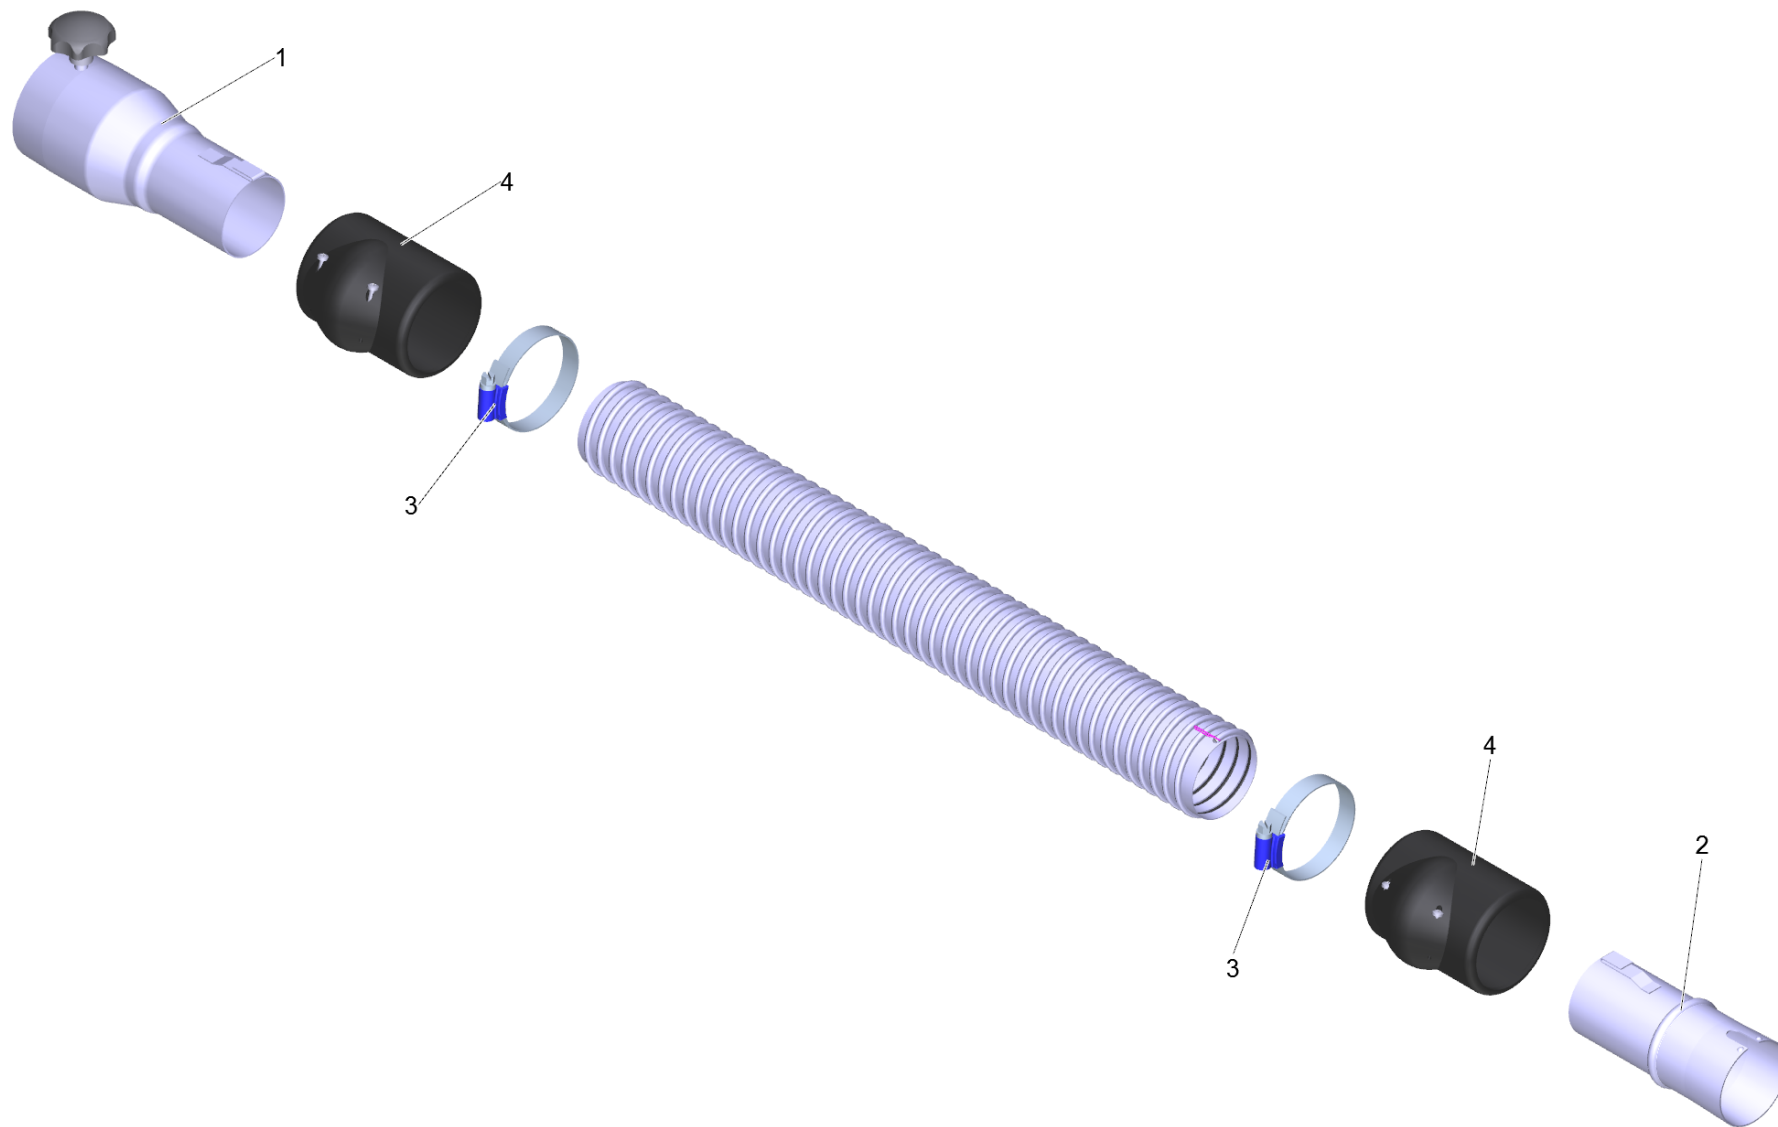

1 Suction hose PVC el. DN42 5m (6.907-293.0)

POS	Article no.	Description	Quantity	Unit
2	6.902-172.0	Accessories connection rotatable DN42	1.000	ST
3	6.902-167.0	Hose clip 40-60 mm	2.000	ST
4	6.902-171.0	Hose collar DN42	2.000	ST
999	7.303-363.0	Sheet metal screw ST3,5X16,0-A2-20H-C-H	1.000	ST
999	6.303-554.0	Star grip M8	1.000	ST
1	6.902-178.0	Vacuum cleaner connection DN72 auf DN42	1.000	ST