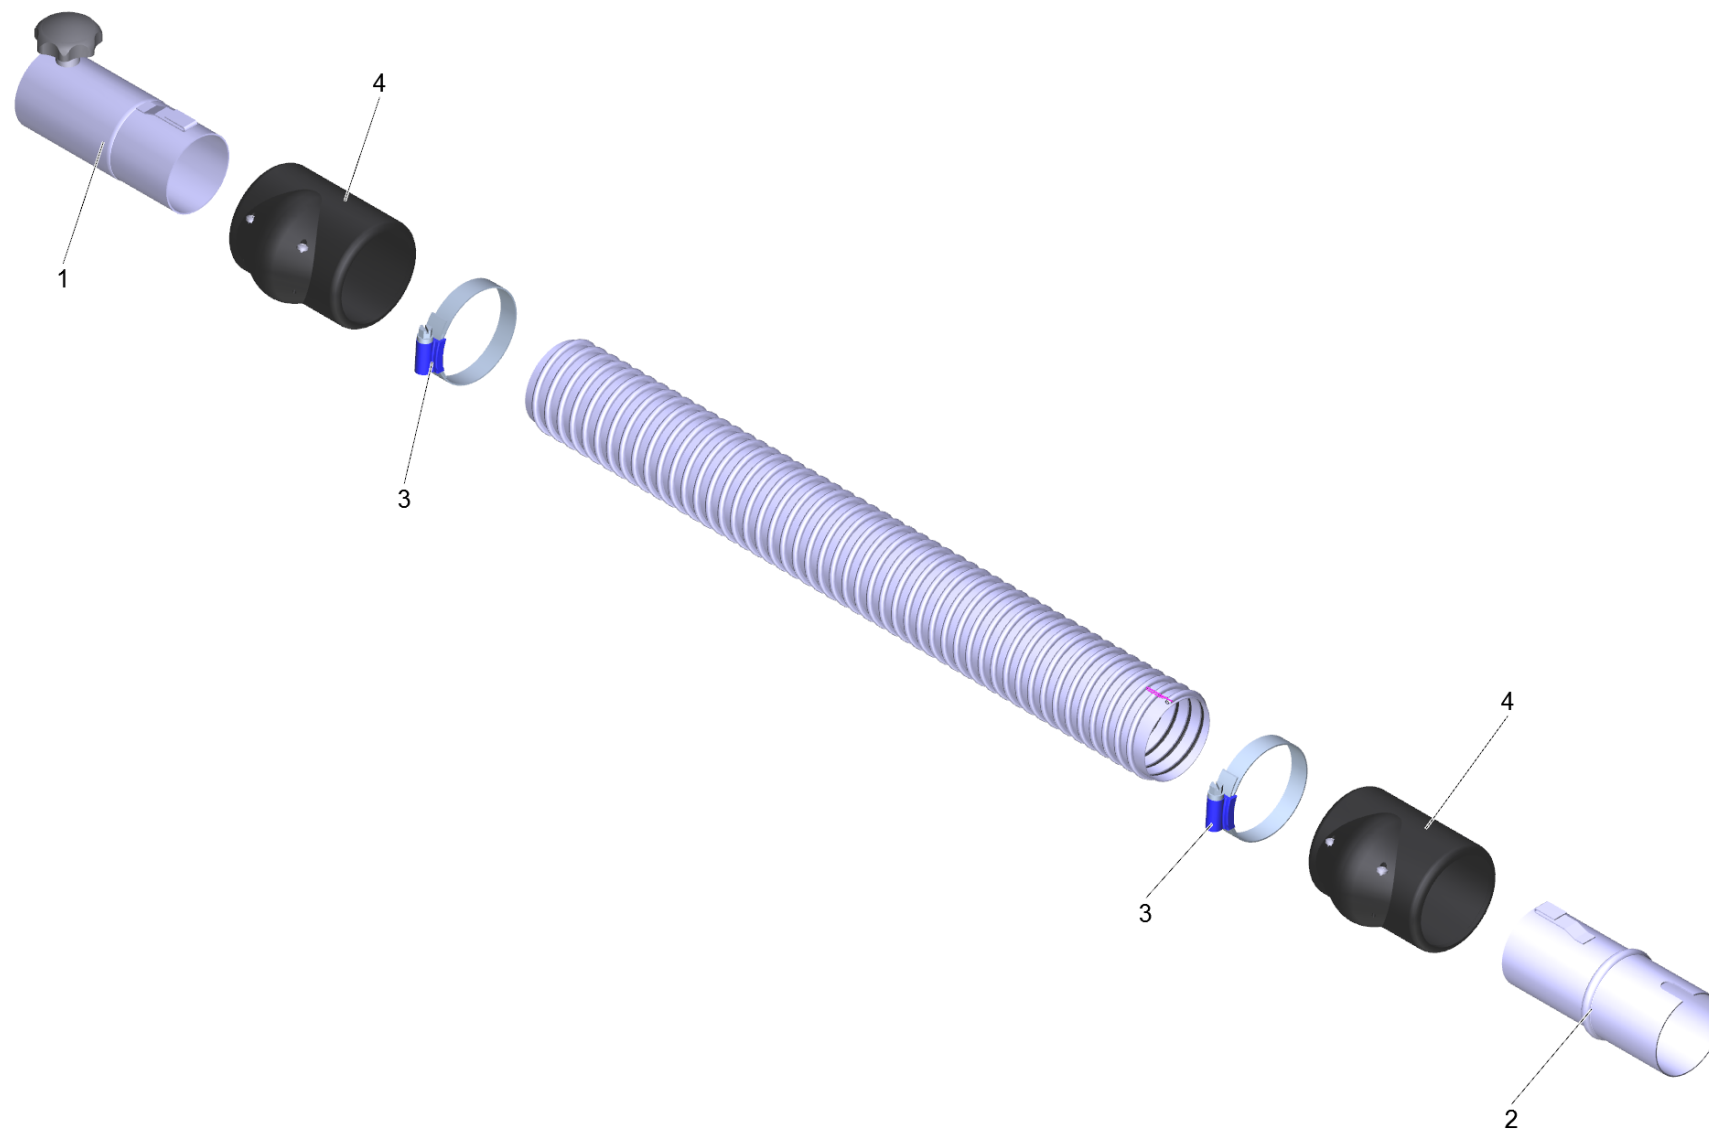

6 Extension hose ME-PU el. DN42 5m (6.907-319.0)

POS	Article no.	Description	Quantity	Unit
1	6.902-170.0	Accessories connection DN42	1.000	ST
2	6.902-172.0	Accessories connection rotatable DN42	1.000	ST
3	6.902-167.0	Hose clip 40-60 mm	2.000	ST
4	6.902-171.0	Hose collar DN42	2.000	ST
999	7.303-363.0	Sheet metal screw ST3,5X16,0-A2-20H-C-H	1.000	ST
999	6.303-555.0	Star grip M6	1.000	ST