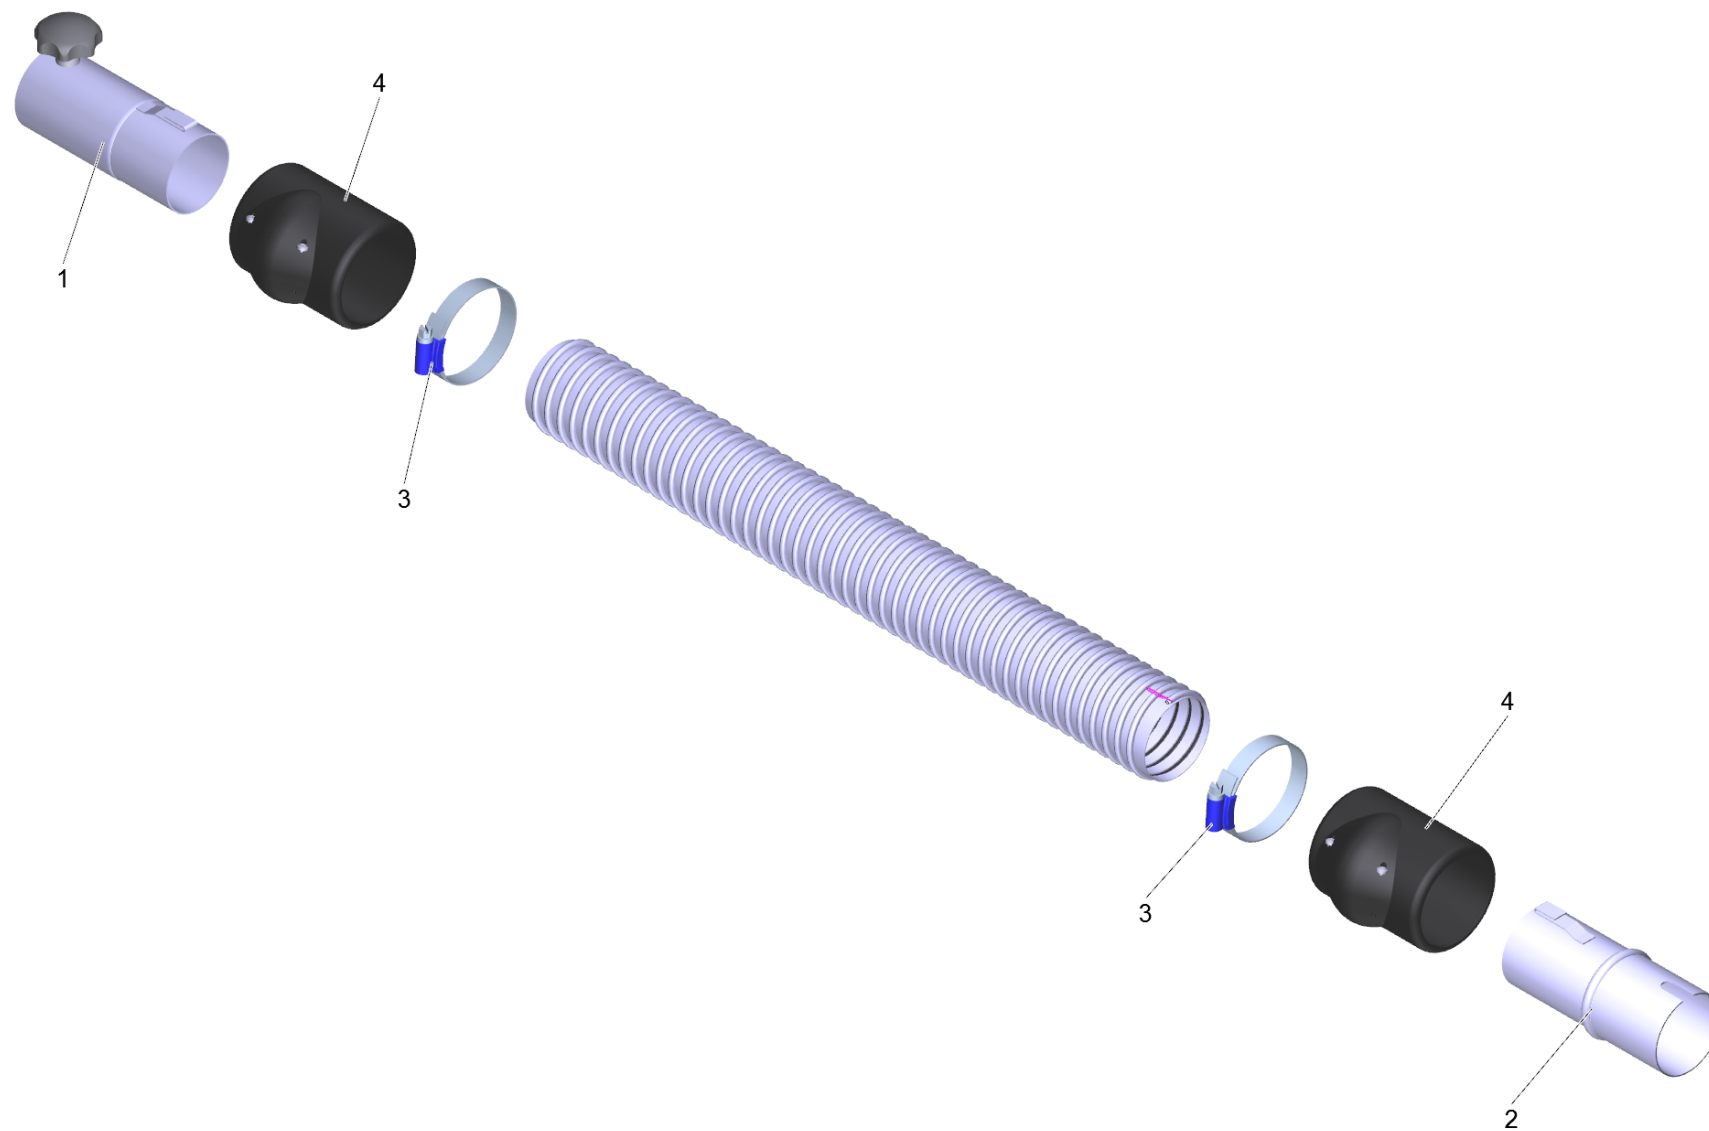

6 Extension hose PVC el. DN52 3m (6.907-312.0)

POS	Article no.	Description	Quantity	Unit
1	6.902-168.0	Accessories connection DN52	1.000	ST
2	6.902-169.0	Accessories connection rotatable DN52	1.000	ST
3	6.902-167.0	Hose clip 40-60 mm	2.000	ST
4	6.902-166.0	Hose collar DN52	2.000	ST
999	7.303-363.0	Sheet metal screw ST3,5X16,0-A2-20H-C-H	1.000	ST
999	6.303-554.0	Star grip M8	1.000	ST