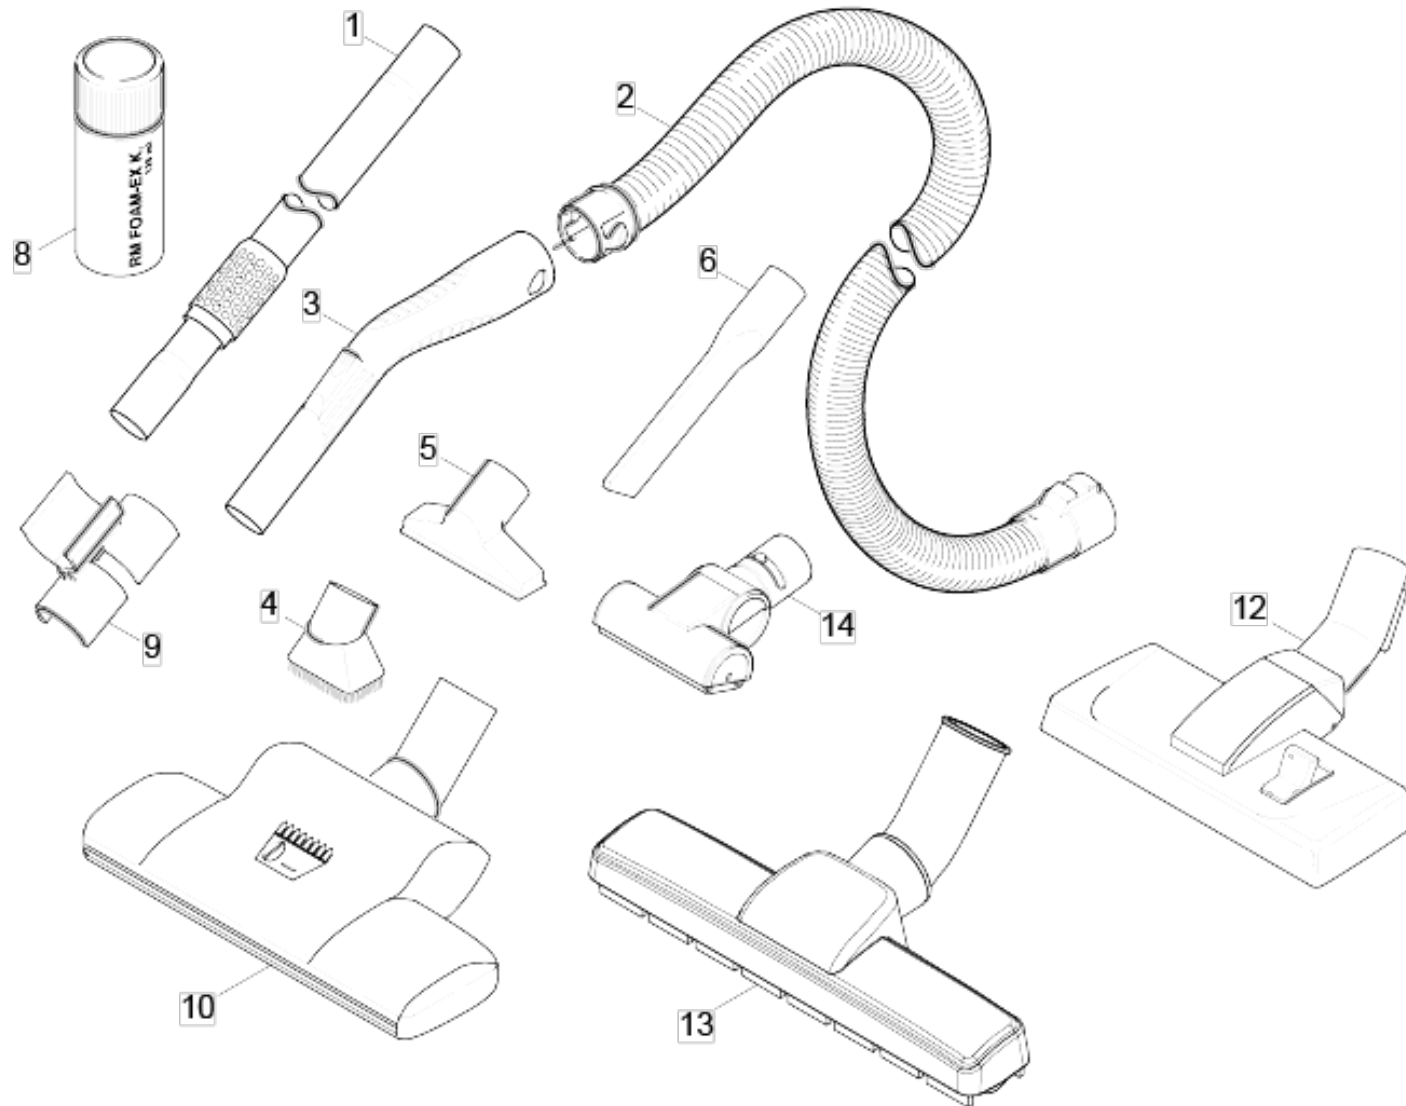

50 Accessories

Home and Garden \ Vacuum cleaner \ Dry vacuum cleaner \ DS 5600 *EU \ Spare parts list DS 5600 \ Accessories

50 Accessories

Home and Garden \ Vacuum cleaner \ Dry vacuum cleaner \ DS 5600 *EU \ Spare parts list DS 5600 \ Accessories

POS	Article no.	Description	Quantity	Unit	Foot note text
6	5.195-196.0	Crevice nozzle	1.000	ST	
12	6.906-894.0	Floor tool black RD270 DN35	1.000	ST	
3	6.902-126.0	Hand tube	1.000	ST	
3	6.902-156.0	Hand tube black/grey	1.000	ST	
	Item text1: 1.195-137.0 / -138.0 / -139.0				
9	5.037-138.0	Holder accessories	1.000	ST	
13	2.863-302.0	Parquet nozzle DS/VC	1.000	ST	
8	6.295-873.0	RM FoamStop neutrally 125ml	1.000	ST	
4	2.863-241.0	Soft dusting brush VC	1.000	ST	
2	6.901-076.0	Suction hose complete black DS 5500/5600	1.000	ST	
2	6.901-084.0	Suction hose complete DS5600 mediclean	1.000	ST	
	Item text1: 1.195-137.0 / -138.0 / -139.0				
1	6.902-127.0	Telescopic tube	1.000	ST	
1	6.902-148.0	Telescopic tube stainless steel	1.000	ST	STAINLESS STEEL CONSTRUCTION
10	4.130-177.0	Turbo suction nozzle VC	1.000	ST	
14	2.903-001.0	Turbo upholstery nozzle VC	1.000	ST	
5	6.906-622.0	Upholstery nozzle	1.000	ST	