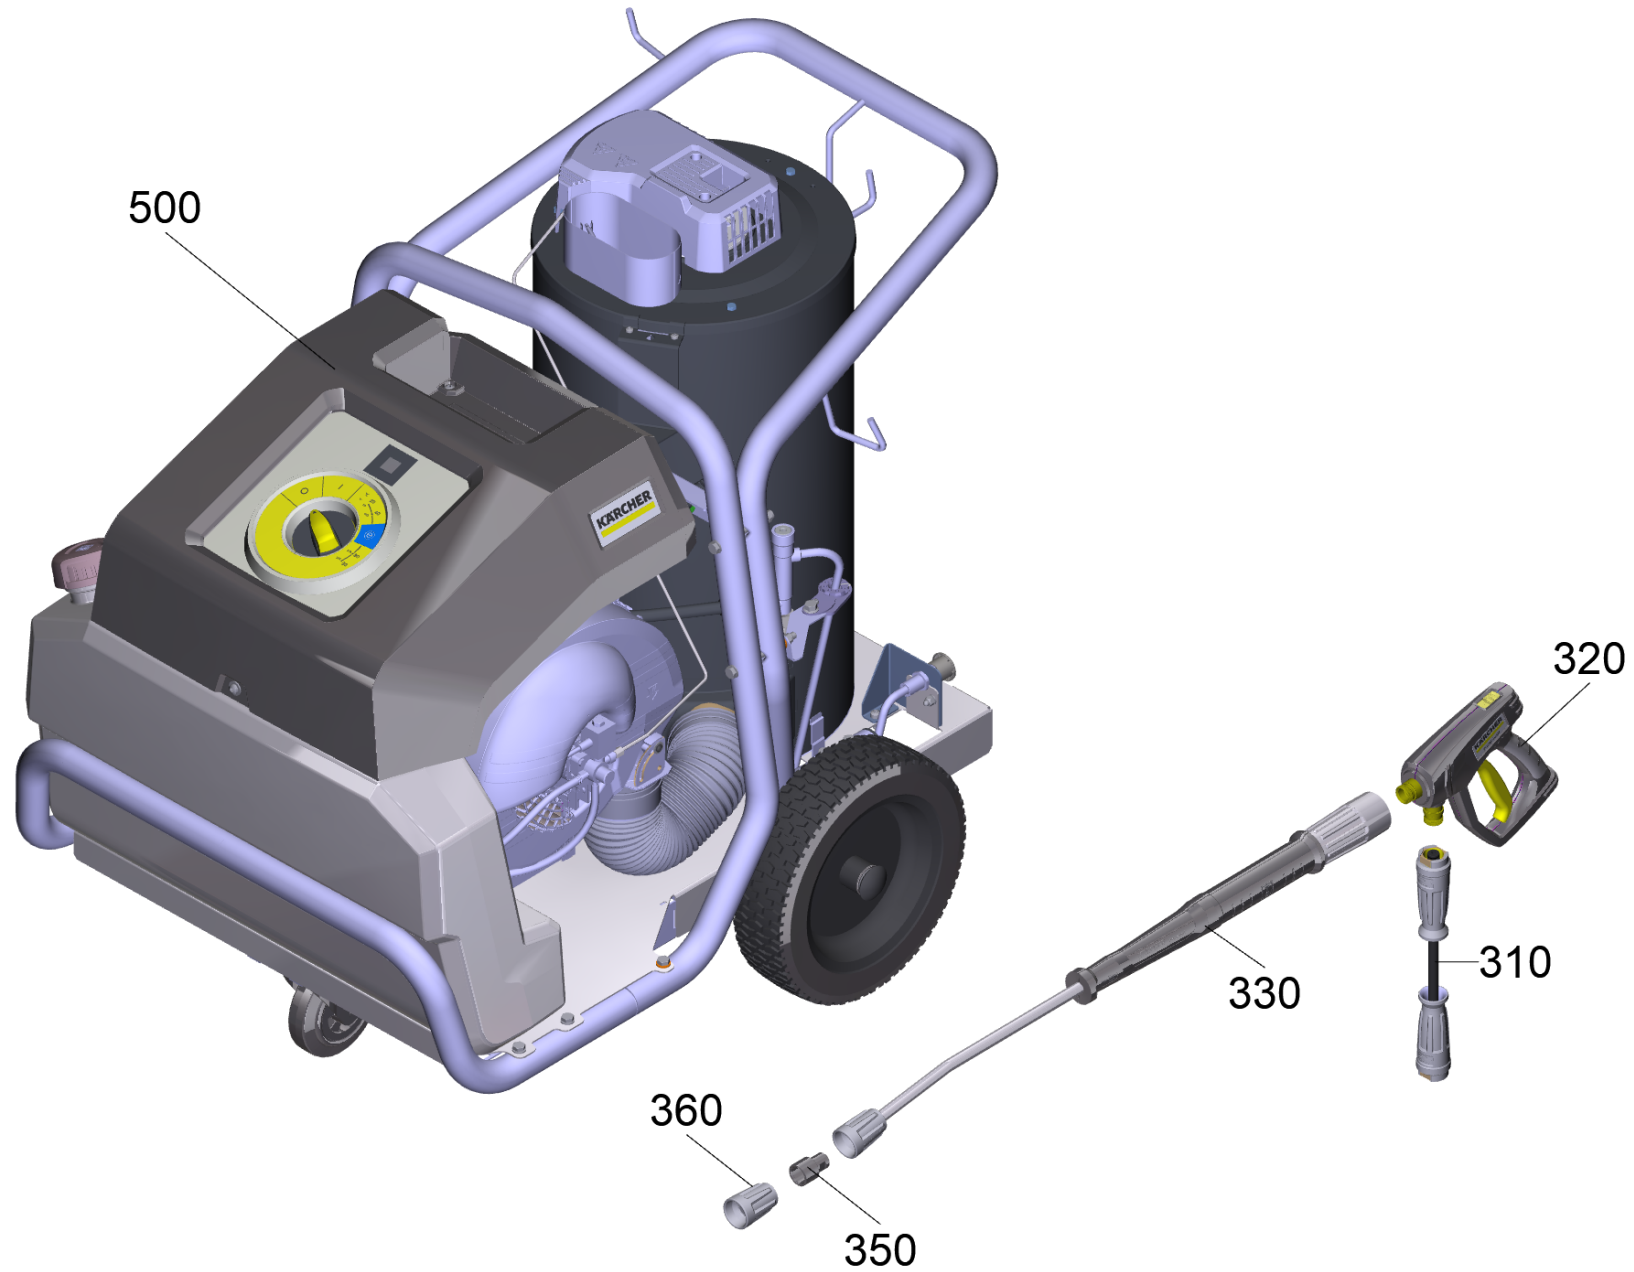

10 HDS 10/21-4 Classic

Professional \ High pressure cleaner hotwater \ Electric motor \ HDS 10/21-4 M Classic *EU-I \ HDS 10/21-4 Classic

10 HDS 10/21-4 Classic

Professional \ High pressure cleaner hotwater \ Electric motor \ HDS 10/21-4 M Classic *EU-I \ HDS 10/21-4 Classic

KÄRCHER

POS	Article no.	Description	Quantity	Unit
310	9.751-420.0	HD hose DN8 10m max 31.5MPa 155 °C	1	PC
330	4.119-008.0	Jet pipe Classic TR 1050mm	1	PC
320	4.119-002.0	Pistol Classic TR 155°C	1	PC
350	2.113-022.0	Power nozzle TR 25045	1	PC
360	4.112-011.0	Protection part TR only for replacement	1	PC
500		Unit HDS 10/21-4 Classic	1	PC