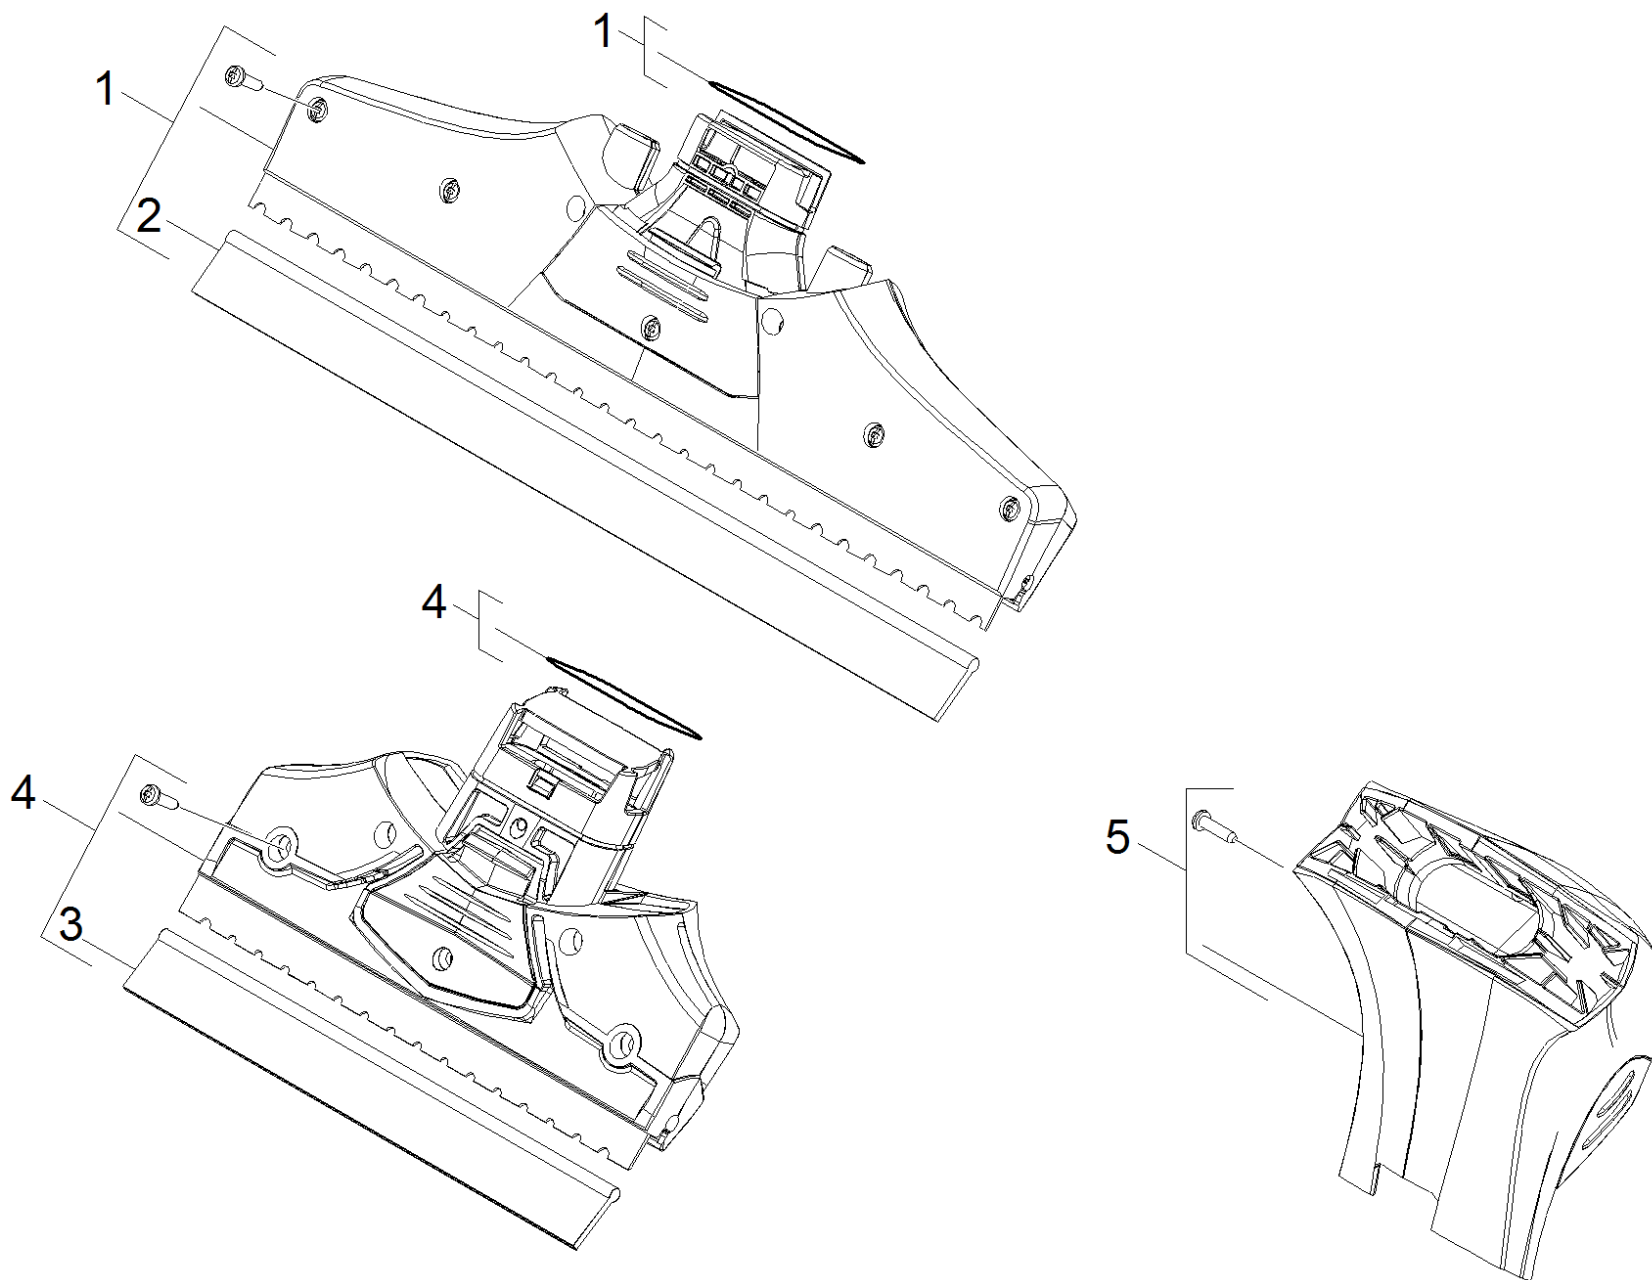

Spare parts list

Top part

10 Top part

POS	Preces Nr.	Apraksts	Quantity	Unit
1	4.633-019.0	Suction nozzle black only for replacemen	1.000	ST
2	2.633-005.0	Pull-off lip	1.000	ST
3	2.633-104.0	Pull-off lip WV 50 (170mm)	1.000	ST
4	4.633-075.0	Suction nozzle complete replacement schm	1.000	ST
5	4.633-015.0	Separator yellow only for replacement	1.000	ST