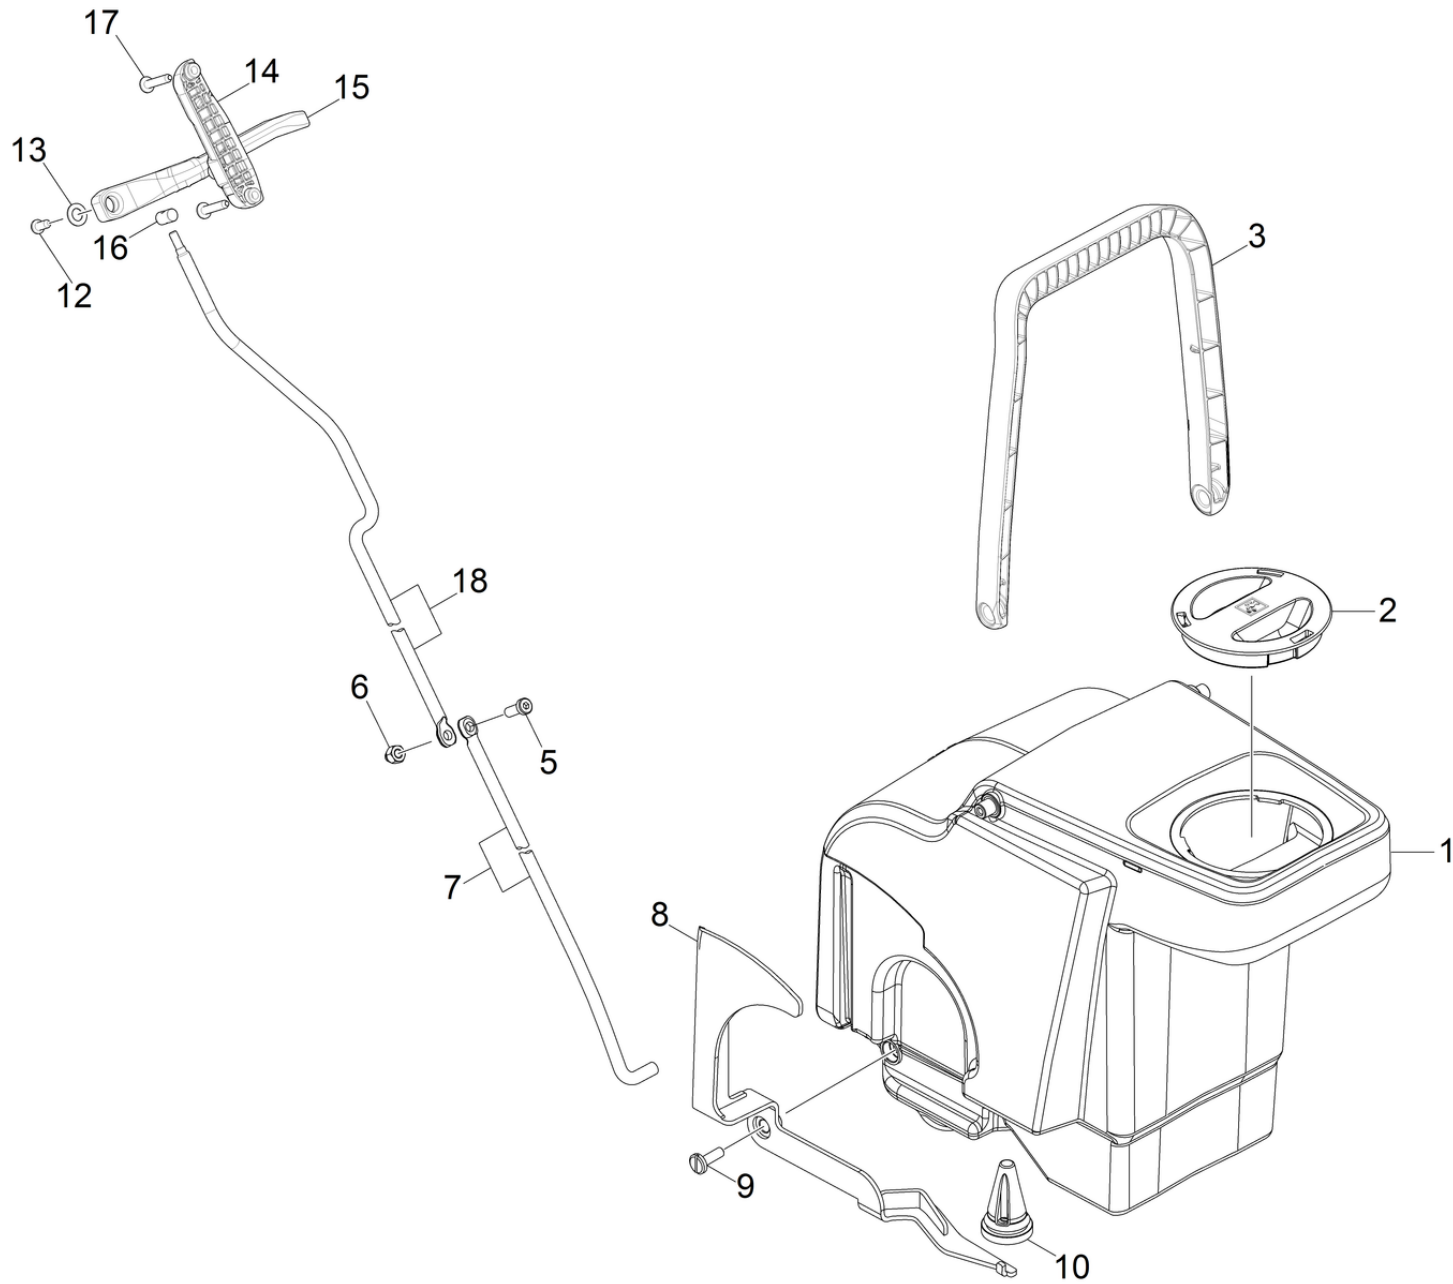

# 30 Add-on kit tank

Professional \ Floor cleaner \ Single disc machines \ BDS 43/180 C Adv \ Spare parts list BDS 43/180 C Adv \ Add-on kit tank

## 30 Add-on kit tank

Professional \ Floor cleaner \ Single disc machines \ BDS 43/180 C Adv \ Spare parts list BDS 43/180 C Adv \ Add-on kit tank

**KÄRCHER**

POS	Article no.	Description	Quantity	Unit
16	5.317-451.0	Bolt	1	PC
14	5.033-019.0	Bracket lever water outlet	1	PC
6	7.311-622.0	Cap nut M 6-A2 DIN 986	1	PC
2	5.051-294.0	Cover plate tank	1	PC
5	7.306-031.0	Cylinder head screw M 6x16 A2-70 DIN 7984	1	PC
3	5.321-003.0	Handhold tank BDS	1	PC
15	5.033-018.0	Lever water outlet	1	PC
8	4.481-284.0	Lever water valve complete	1	PC
9	7.306-264.0	Pan head screw M6x10 -5.8 brueniert DIN	1	PC
18	5.033-020.0	Rod water above	1	PC
7	5.027-332.0	Rod water bottom	1	PC
12	7.303-274.0	Screw 5x12 -A2-70 (In6Rd)	1	PC
17	7.303-109.0	Screw 5x25-10.9-R2R (In6Rd)	2	PC
13	7.343-107.0	Shim ring 8x14x1 -A2 DIN 988	1	PC
1	5.071-226.0	Tank BDS 430 / 510	1	PC
10	4.034-220.0	Valve complete tank BDS	1	PC