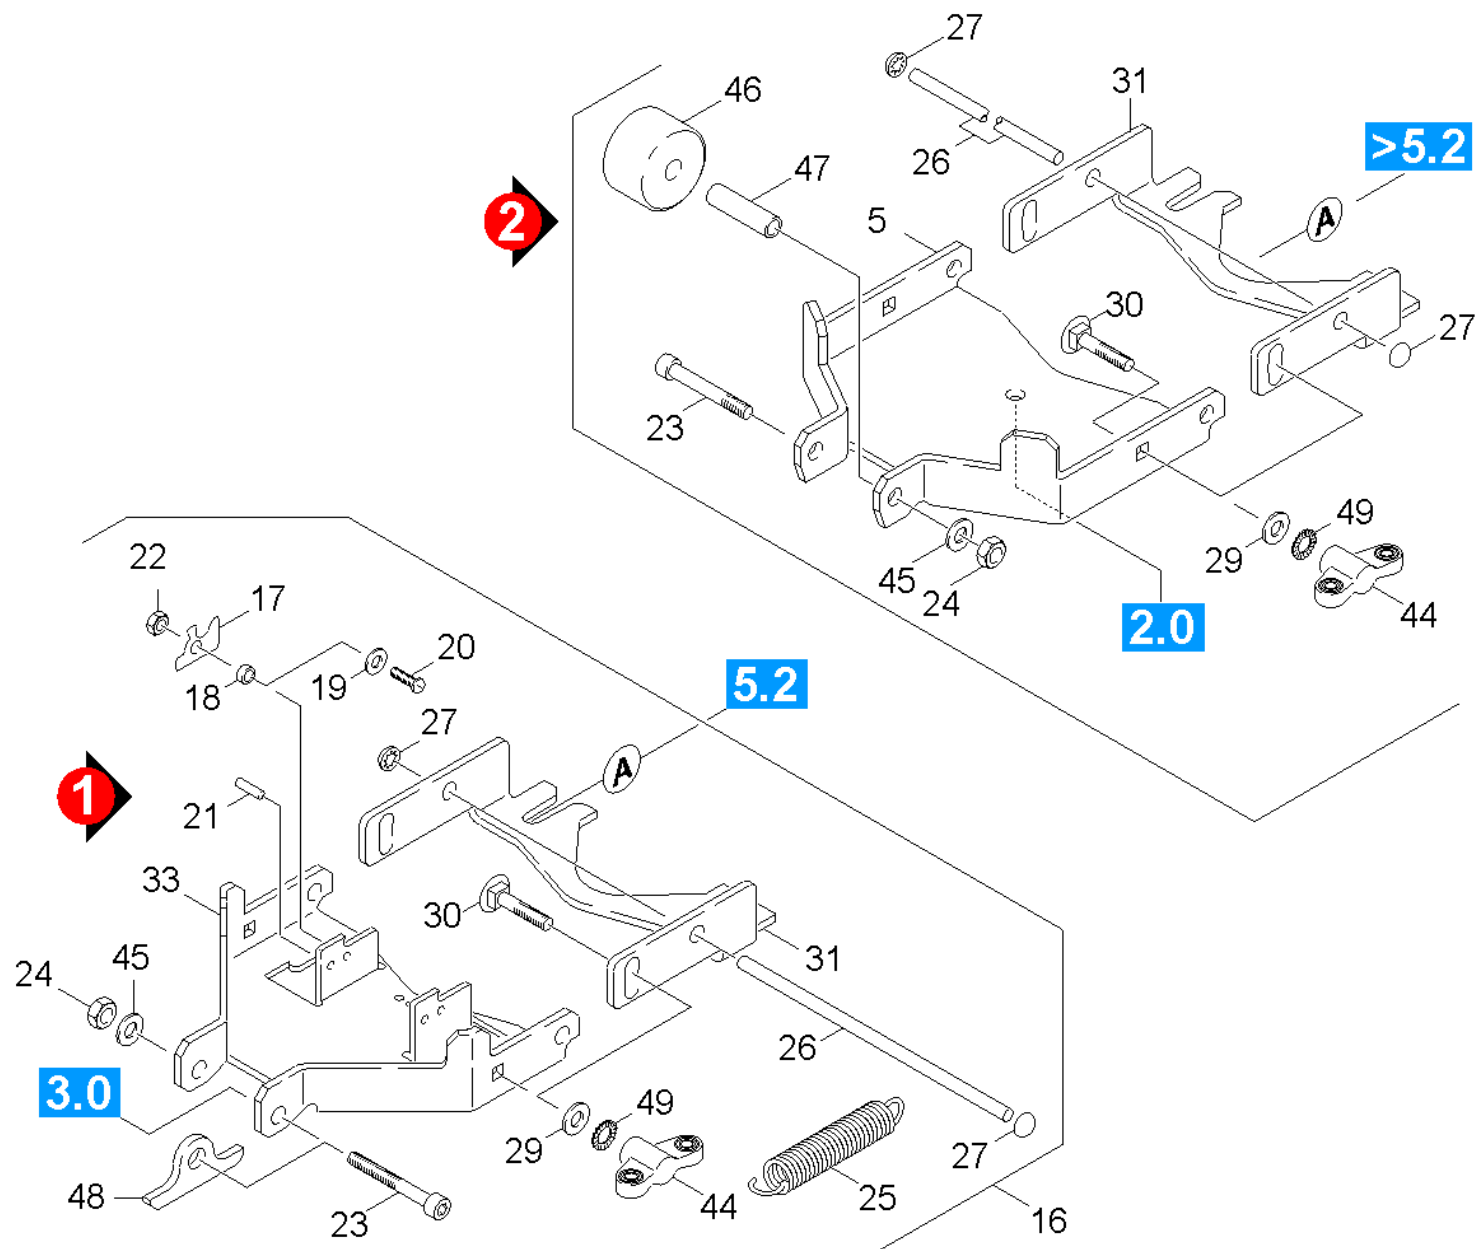

51 Bracket suction bar

Overview technical documents/Professional/Floor cleaner/Walk behind/BR 530 O.SAUGB. *EU (1.127-321.0)/Spare parts list BR 530 Netz/50 Suction mechanism BD 530 BAT/51 Bracket suction bar