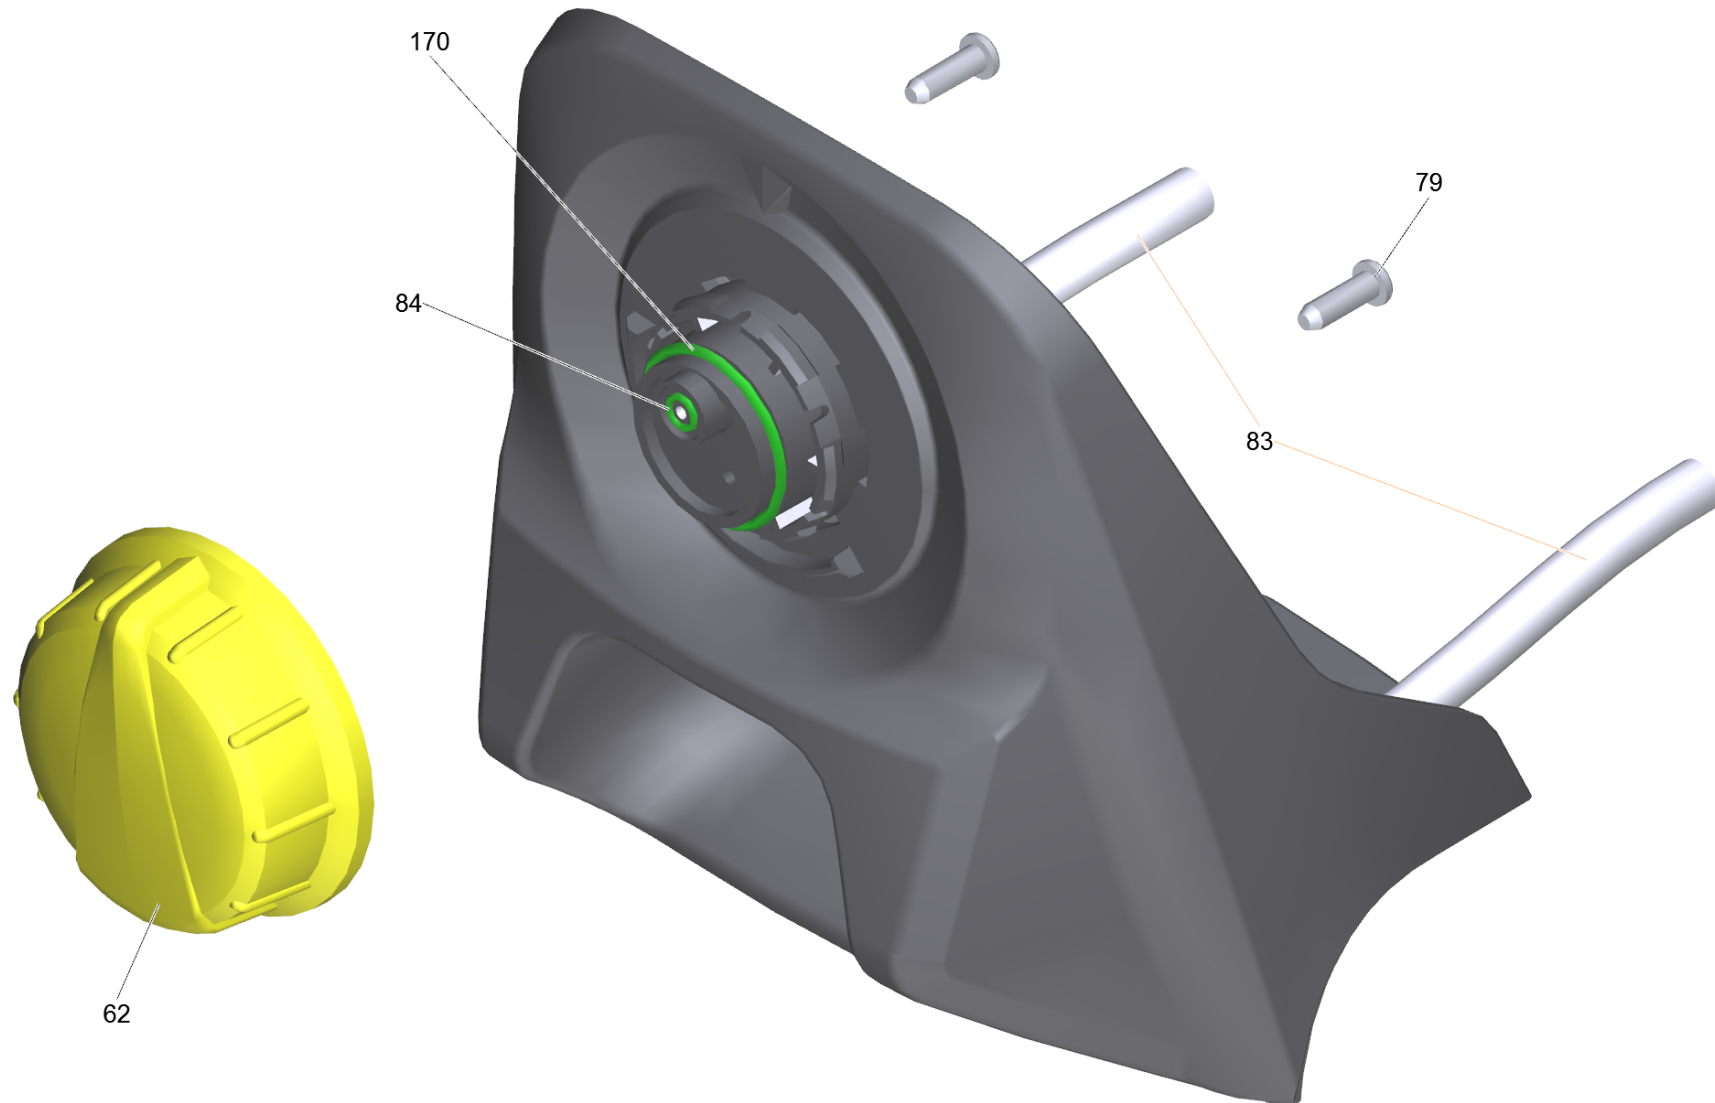

30 Hook hose complete

Home and Garden \ High pressure cleaner cold water \ Electric motor \ K 7 \ K 7 Premium *EU \ Spare parts list K7.XXX WCM \ Housing \ Housing front \ Spare parts set hook hose \ Hook hose complete

POS	Article no.	Description	Quantity	Unit
62	9.037-621.0	Handhold chemistry	1	PC
79	6.303-122.0	M4 .2X13 DIN 7981 TORX T15 PAN HD HI/LO	2	PC
83	6.390-426.0	Hose DN 5	0,44	m
84	6.363-018.0	O-Ring seal 4X2	1	PC
170	6.362-522.0	O-Ring seal 24,0 X 2,0	1	PC